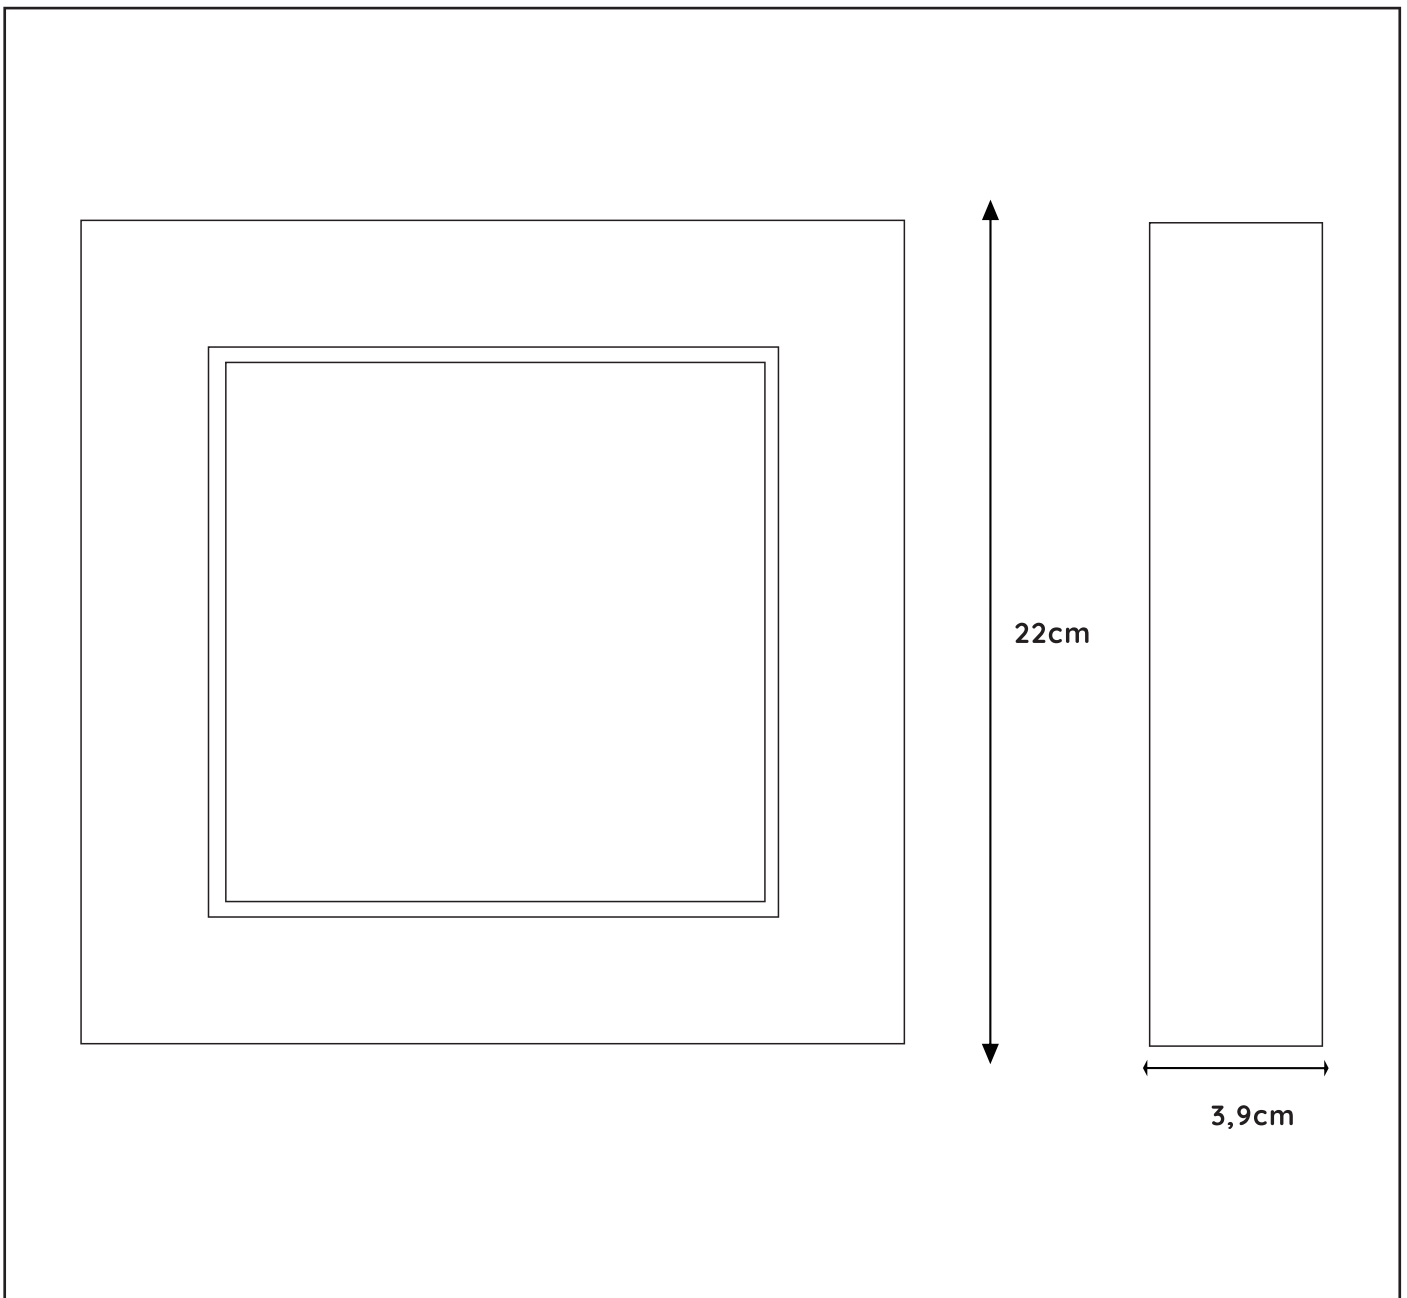

For more specifications, dimensions please visit

www.lucide.com