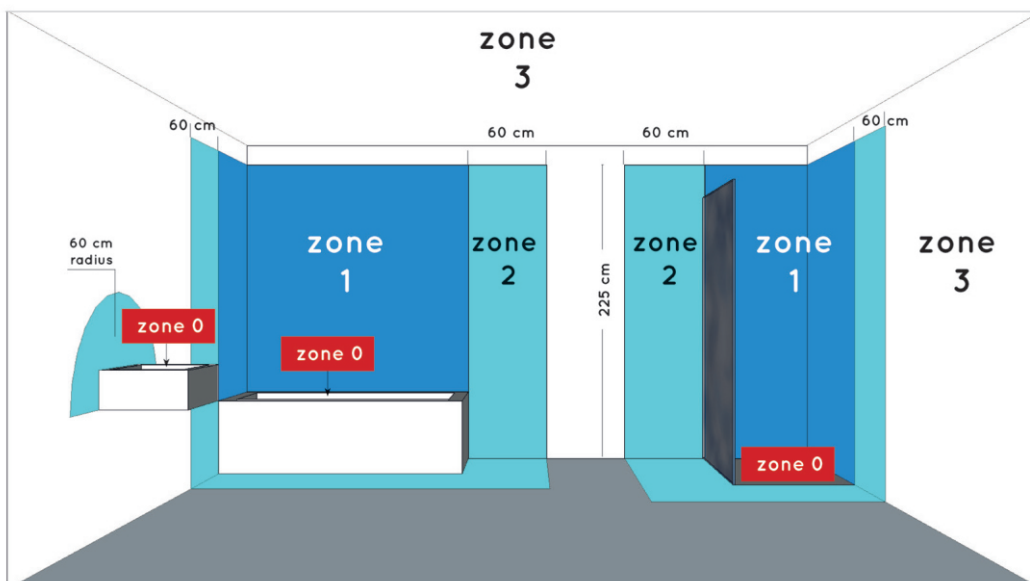

**Installation of items
in bathroom:**

Product specifications

Dimmable : Yes

Light direction : Around (diffuser)

Adjustable in height : Not adjustable In Height
(Before Installation)

Directional : 110°

Cable : No cable On Product

Cable length : - cm

Sensor : Without Sensor

Control : Light Switch Control

IP-Class : 44

Electric class : 2

Light source including ? : Yes

Lamp socket : No

Light source number : 96

Power requirements : 220-240V~50Hz

Bulb type & maximum wattage : SMD 4014 LED 22W