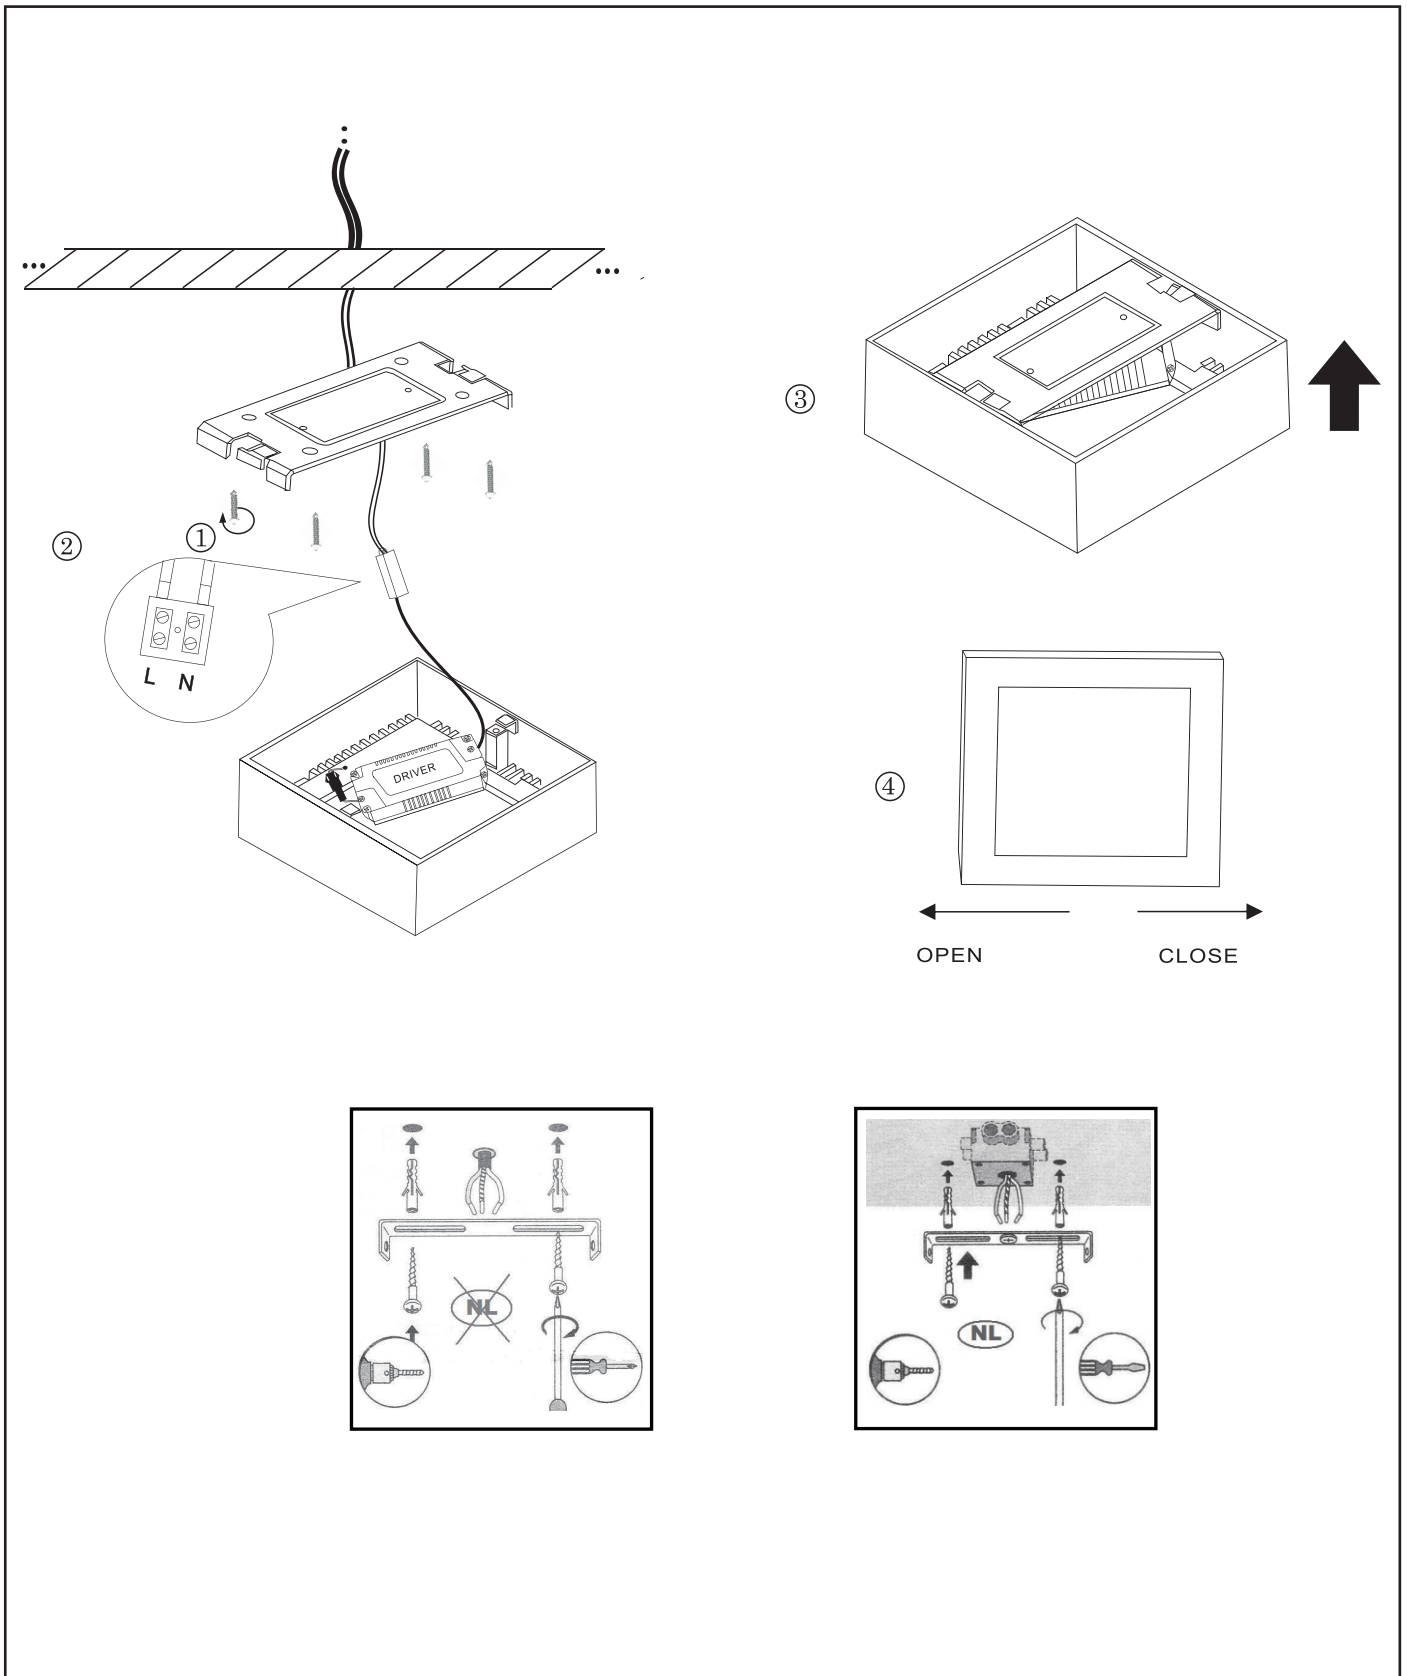

Height minimum : 3,9cm

Height maximum : 3,9cm

Dimensions shade LxWxH : -

Main material : Aluminum, PMMA

Ceiling rose material : -

Color : Matt black & Matt white

Style : Modern

Shape : Square

Directional : 110°

Cable : No cable On Product

Cable length : - cm

Sensor : Without Sensor

Control : Light Switch Control

IP-Class : 44

Electric class : 2

Light source including ? : Yes

BRICE LED

Item number :28117/22/30

EAN code :5411212281265

Item number :28117/22/31

EAN code :5411212281340

For more specifications, dimensions please visit

www.lucide.com

INSTALLATION DRAWING SPECIFICATIONS