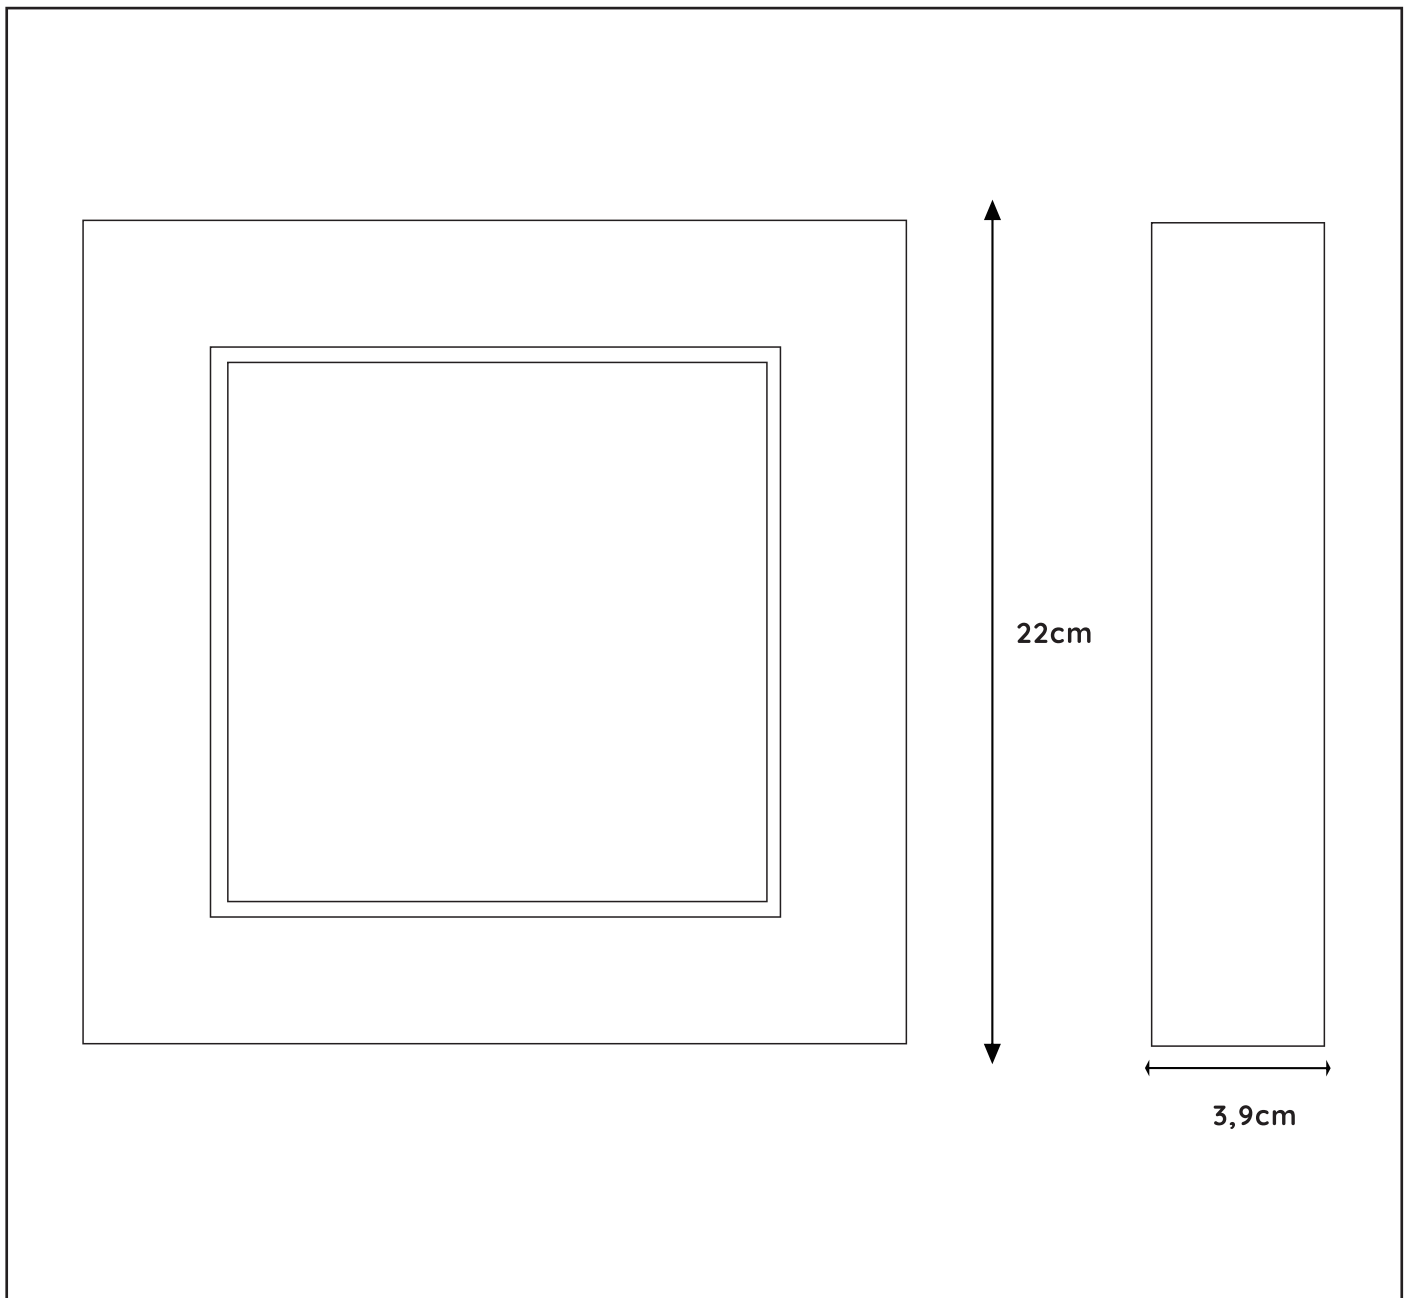

For more specifications, dimensions please visit

www.lucide.com