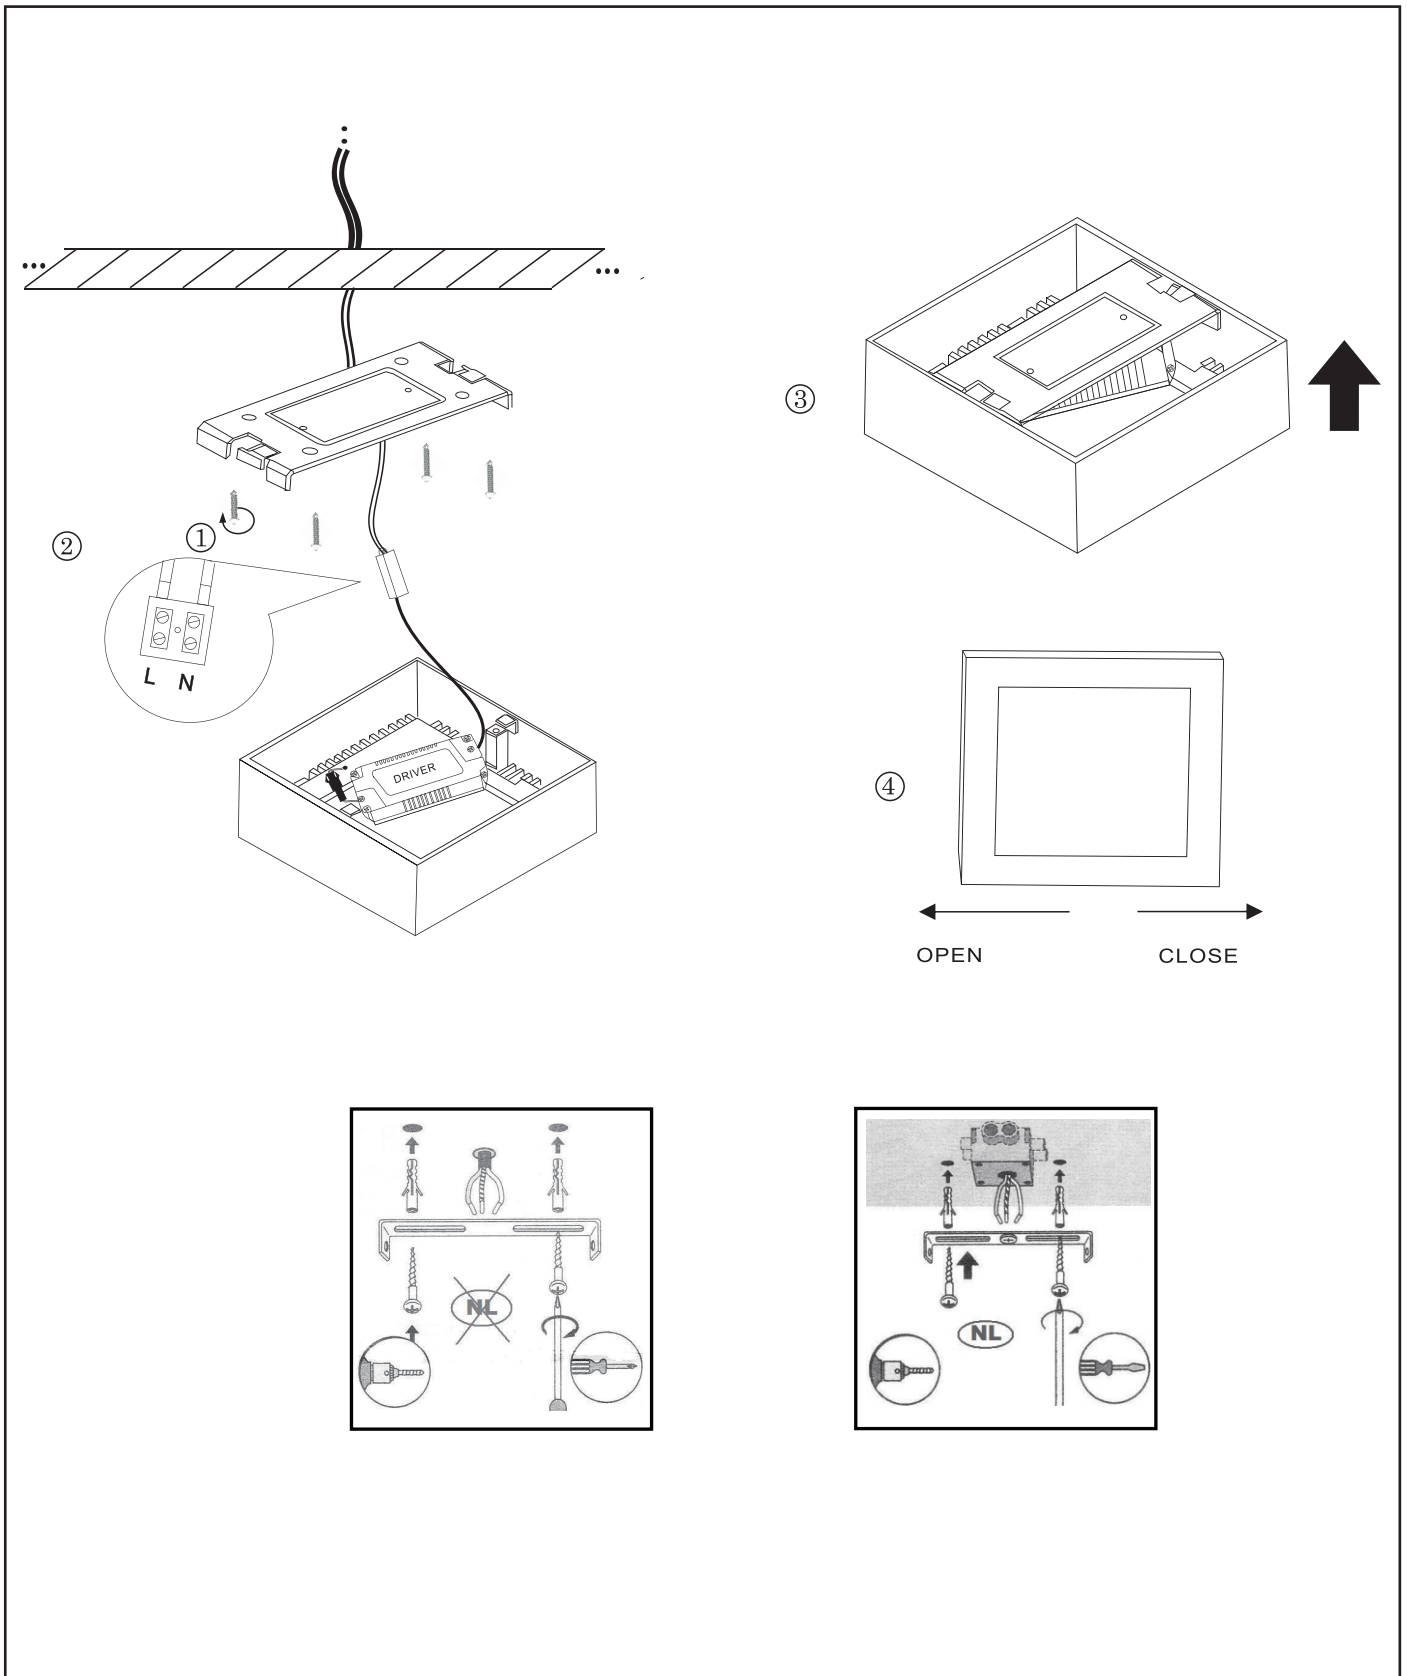

Dimensions LxWxH : 22cmx22cmx3,9cm

Height minimum : 3,9cm

Height maximum : 3,9cm

Dimensions shade LxWxH : -

Main material : Aluminum, PMMA

Ceiling rose material : -

Color : Matt black&Matt white

Style : Modern

## BRICE LED

Item number :28117/22/30

EAN code :5411212281265

Item number :28117/22/31

EAN code :5411212281340

For more specifications, dimensions please visit

[www.lucide.com](http://www.lucide.com)

INSTALLATION DRAWING SPECIFICATIONS