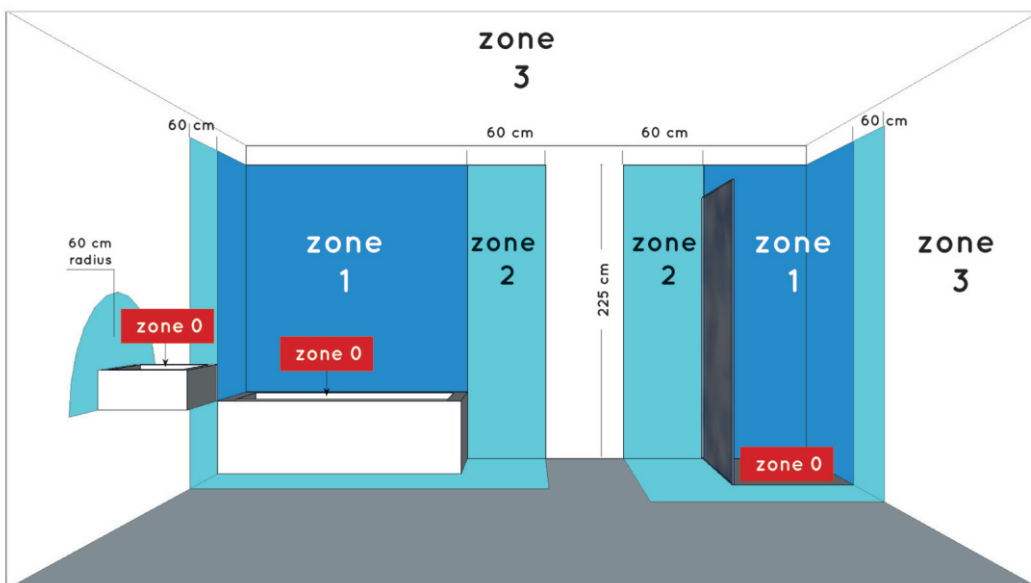

**Installation of items
in bathroom:**

Product specifications

Dimmable : Yes

Light direction : Around(diffuser)

Adjustable in height : Not adjustable In Height
(Before Installation)

Directional : 110°

Cable : No cable On Product

Cable length : - cm

Sensor : Without Sensor

Control : Light Switch Control

IP-Class : 44

Electric class : 2

Light source including ? : Yes

Lamp socket : No

Light source number : 96

Power requirements : 220-240V~50Hz

Bulb type & maximum wattage : SMD 4014 LED 22W