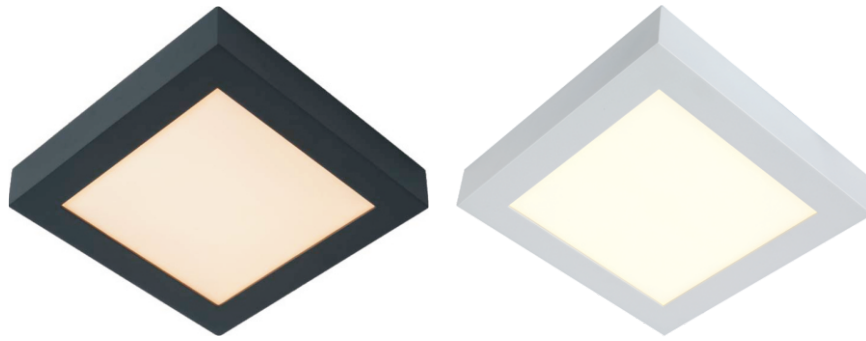

LUCIDE

GENERAL SPECIFICATION

item number : 28117/22/30

EAN code : 5411212281265

item number : 28117/22/31

EAN code : 5411212281340

**BRICE LED**

**General**

Dimensions LxWxH : 22cmx22cmx3,9cm

Height minimum : 3,9cm

Height maximum : 3,9cm

Dimensions shade LxWxH : -

Main material : Aluminum, PMMA

Ceiling rose material : -

Color : Matt black&Matt white

Style : Modern

Shape : Square

Weight : 1.12 kg

Warranty : 3 years

**Installation of items  
in bathroom:**

**Product specifications**

Dimmable : Yes

Light direction : Around(diffuser)

Adjustable in height : Not adjustable In Height  
(Before Installation)