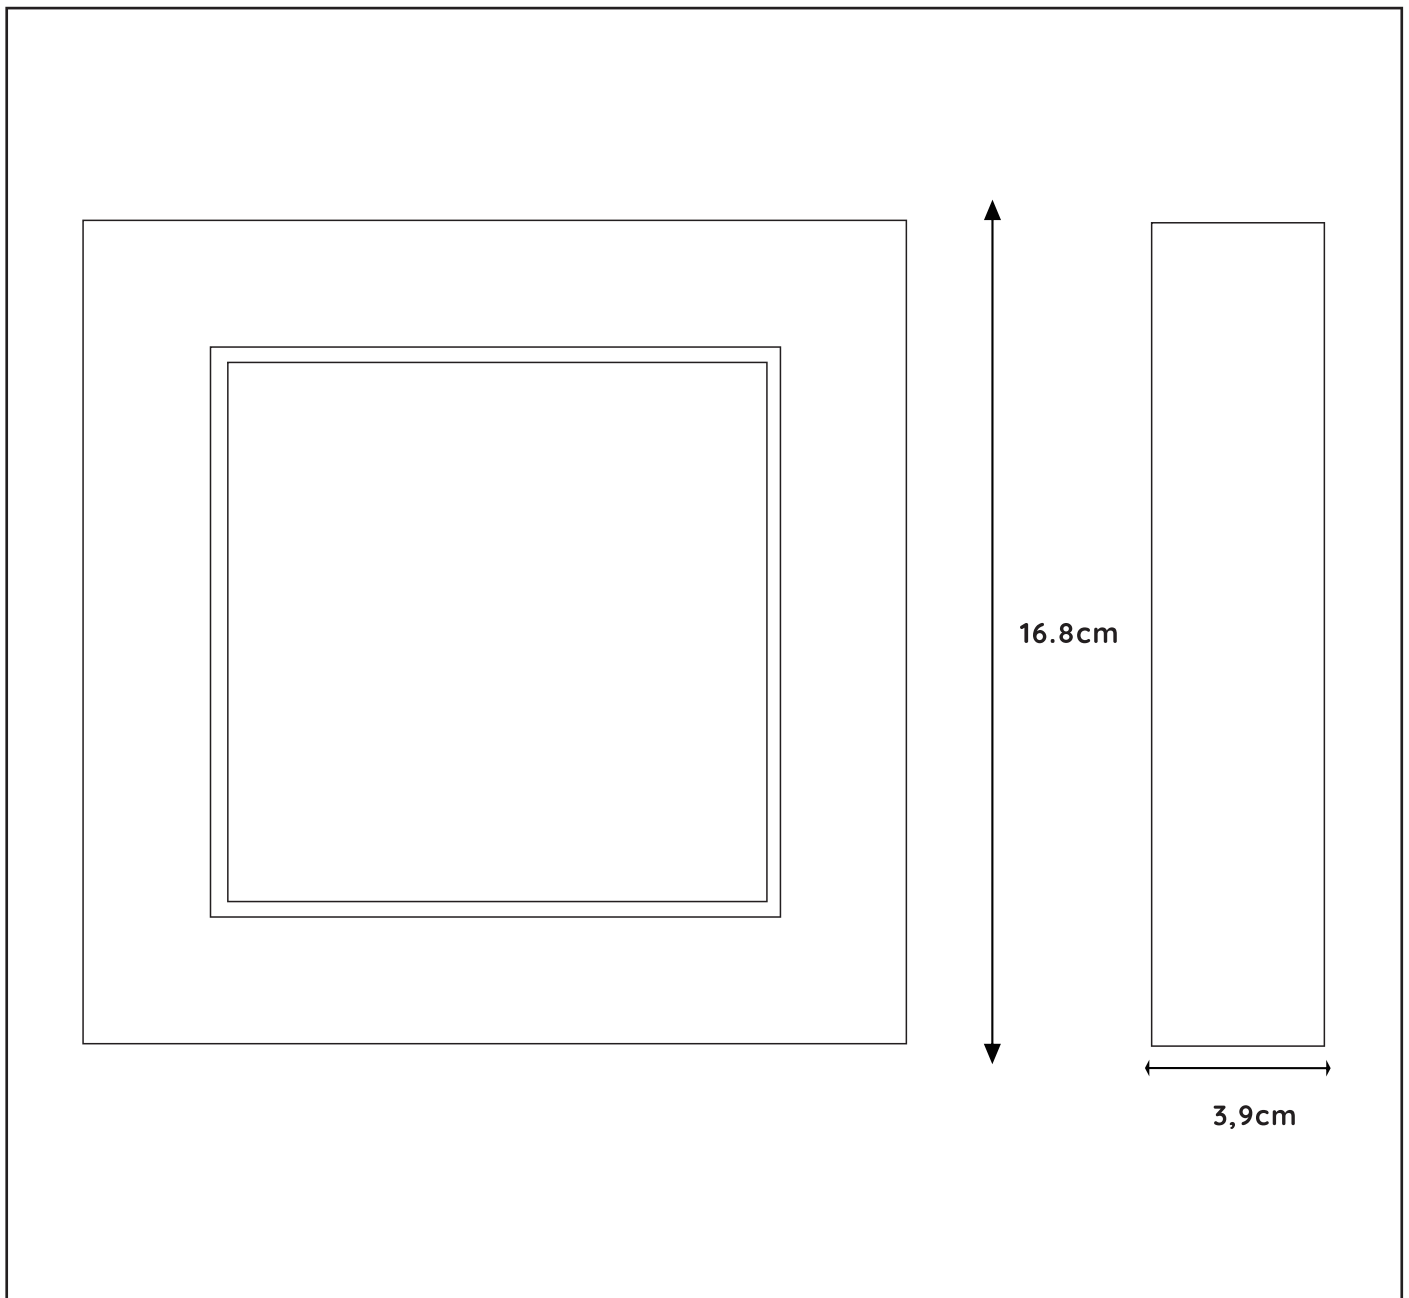

BRICE LED

Item number :28117/17/30

EAN code :5411212281258

Item number :28117/17/31

EAN code :5411212281333