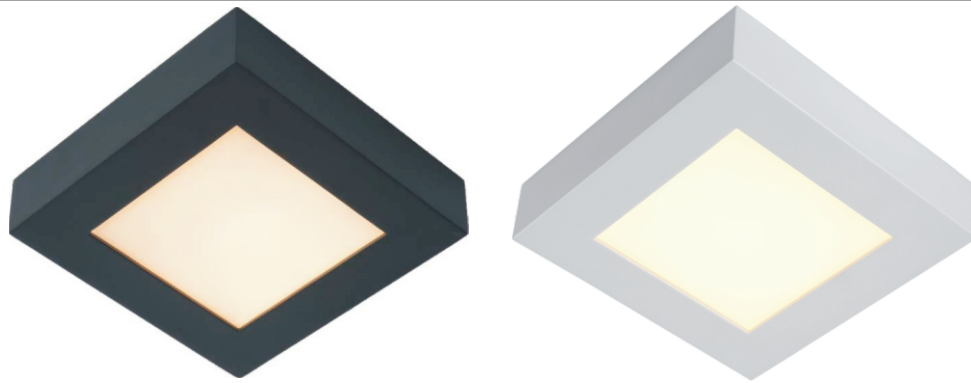

L U C I D E

GENERAL SPECIFICATION

item number : 28117/17/30

EAN code : 5411212281258

item number : 28117/17/31

EAN code : 5411212281333

BRICE LED**General**

Dimensions LxWxH : 16.8cmx16.8cmx3,9cm

Height minimum : 3,9cm

Height maximum : 3,9cm

Dimensions shade LxWxH : -

Main material : Aluminum, PMMA

Ceiling rose material : -

Color : Matt black&Matt white

Style : Modern

Shape : Square

Weight : 0.91 kg

Warranty : 3 years

**Installation of items
in bathroom:****Product specifications**

Dimmable : Yes

Light direction : Around(diffuser)

Adjustable in height : Not adjustable In Height
(Before Installation)