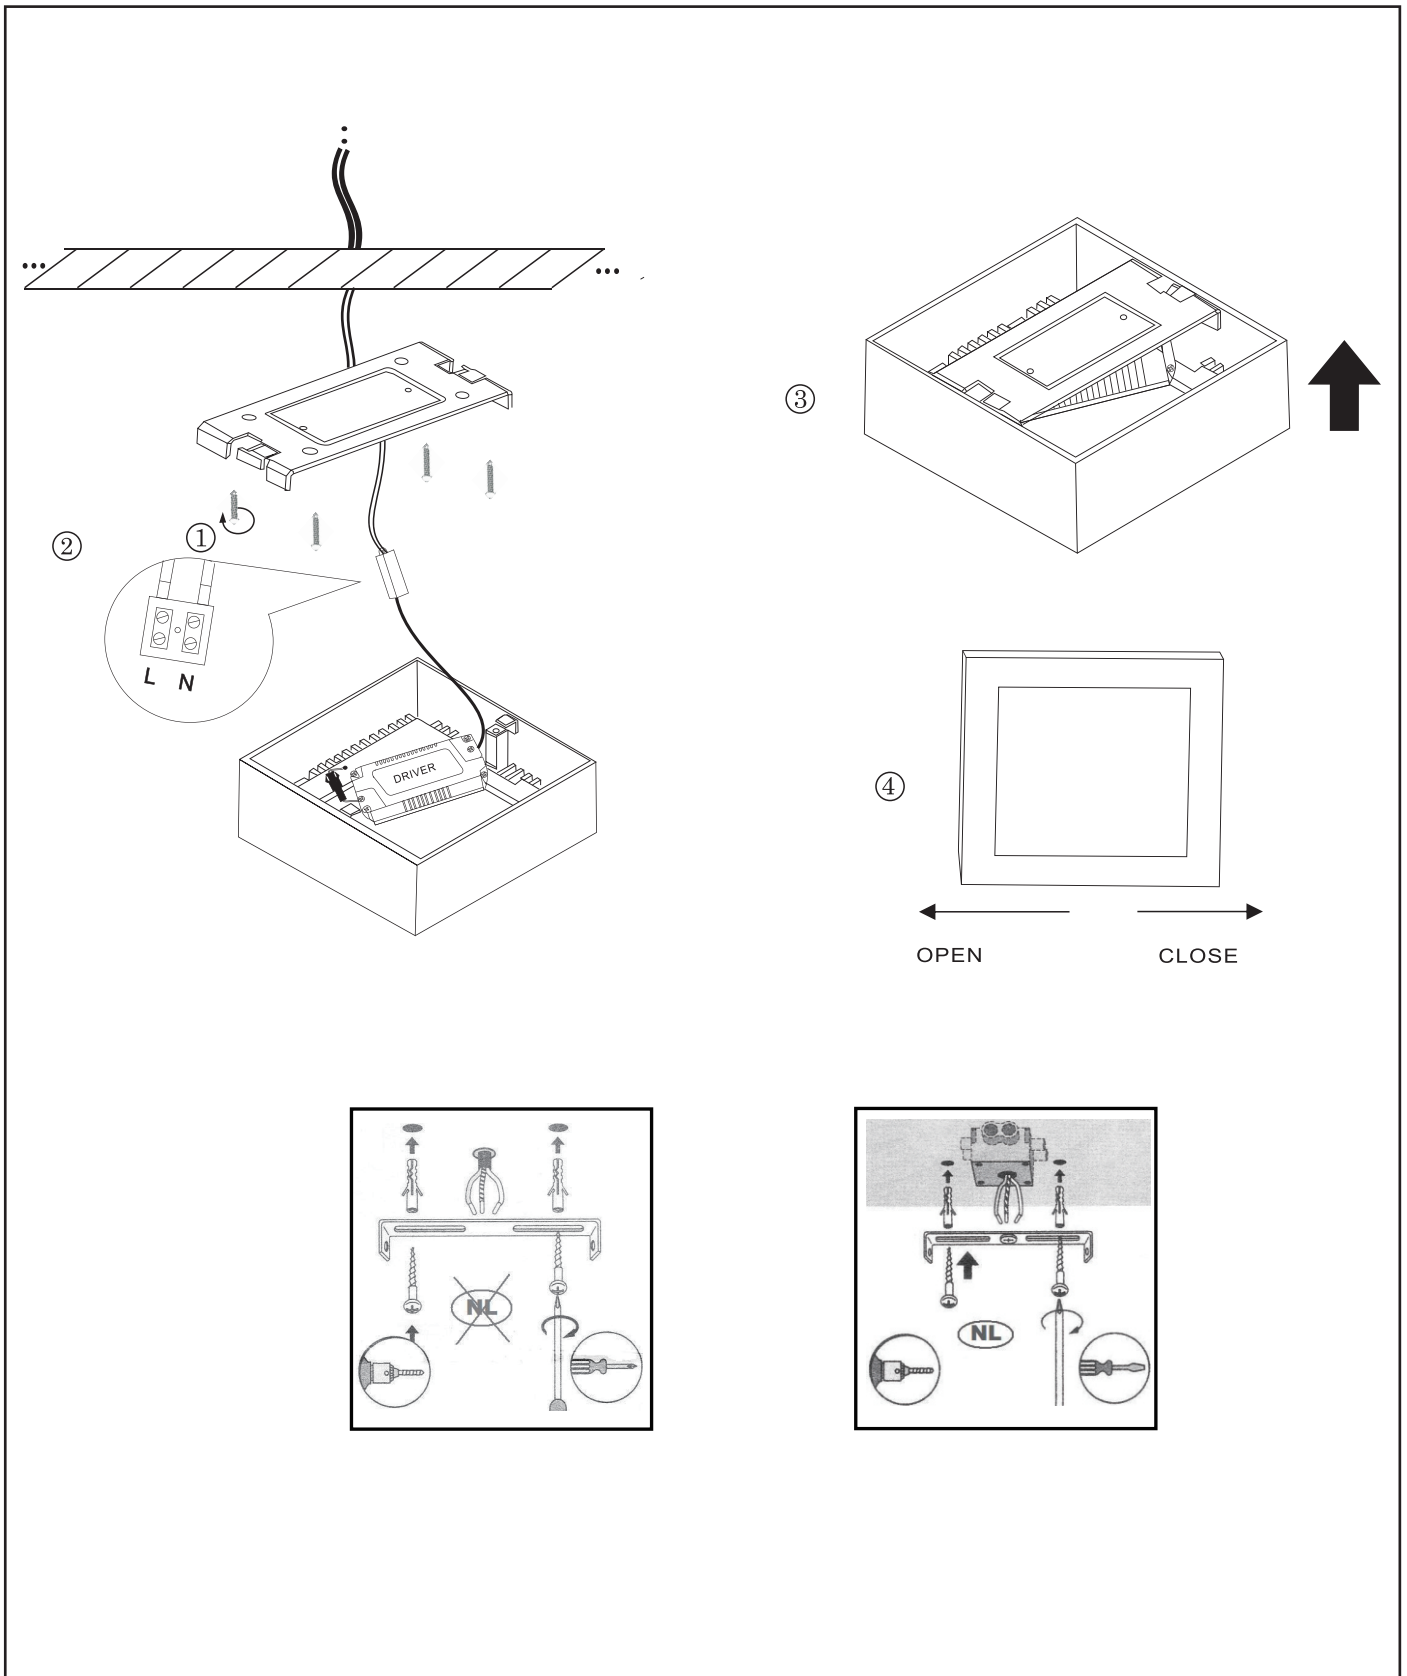

## GENERAL SPECIFICATION

item number : 28117/17/30

EAN code : 5411212281258

item number : 28117/17/31

EAN code : 5411212281333

**BRICE LED****General**

Dimensions LxWxH : 16.8cmx16.8cmx3,9cm

Height minimum : 3,9cm

Height maximum : 3,9cm

Dimensions shade LxWxH : -

Main material : Aluminum, PMMA

Ceiling rose material : -

Color : Matt black&amp;Matt white

Style : Modern

Shape : Square

Weight : 0.91 kg

## BRICE LED

Item number :28117/17/30

EAN code :5411212281258

Item number :28117/17/31

EAN code :5411212281333

For more specifications, dimensions please visit

[www.lucide.com](http://www.lucide.com)

INSTALLATION DRAWING SPECIFICATIONS