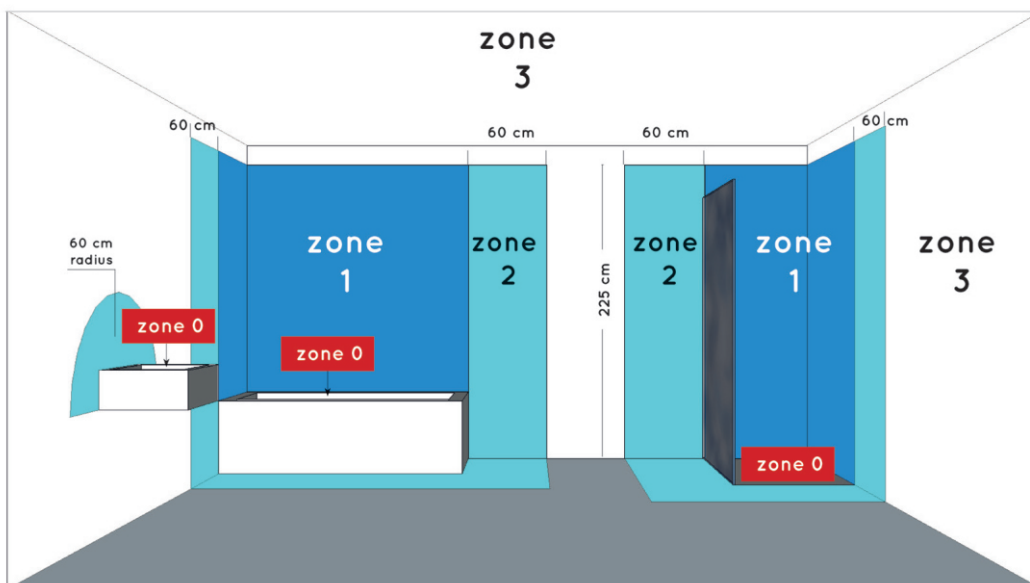

IP classifications

zone 0

zone 1

minimum

zone 2

minimum

zone 3

minimum

For more specifications of
this product please visit
www.lucide.com