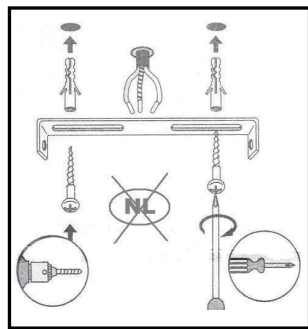

## BRICE LED

Item number :28117/17/30

EAN code :5411212281258

Item number :28117/17/31

EAN code :5411212281333

For more specifications, dimensions please visit

[www.lucide.com](http://www.lucide.com)

INSTALLATION DRAWING SPECIFICATIONS