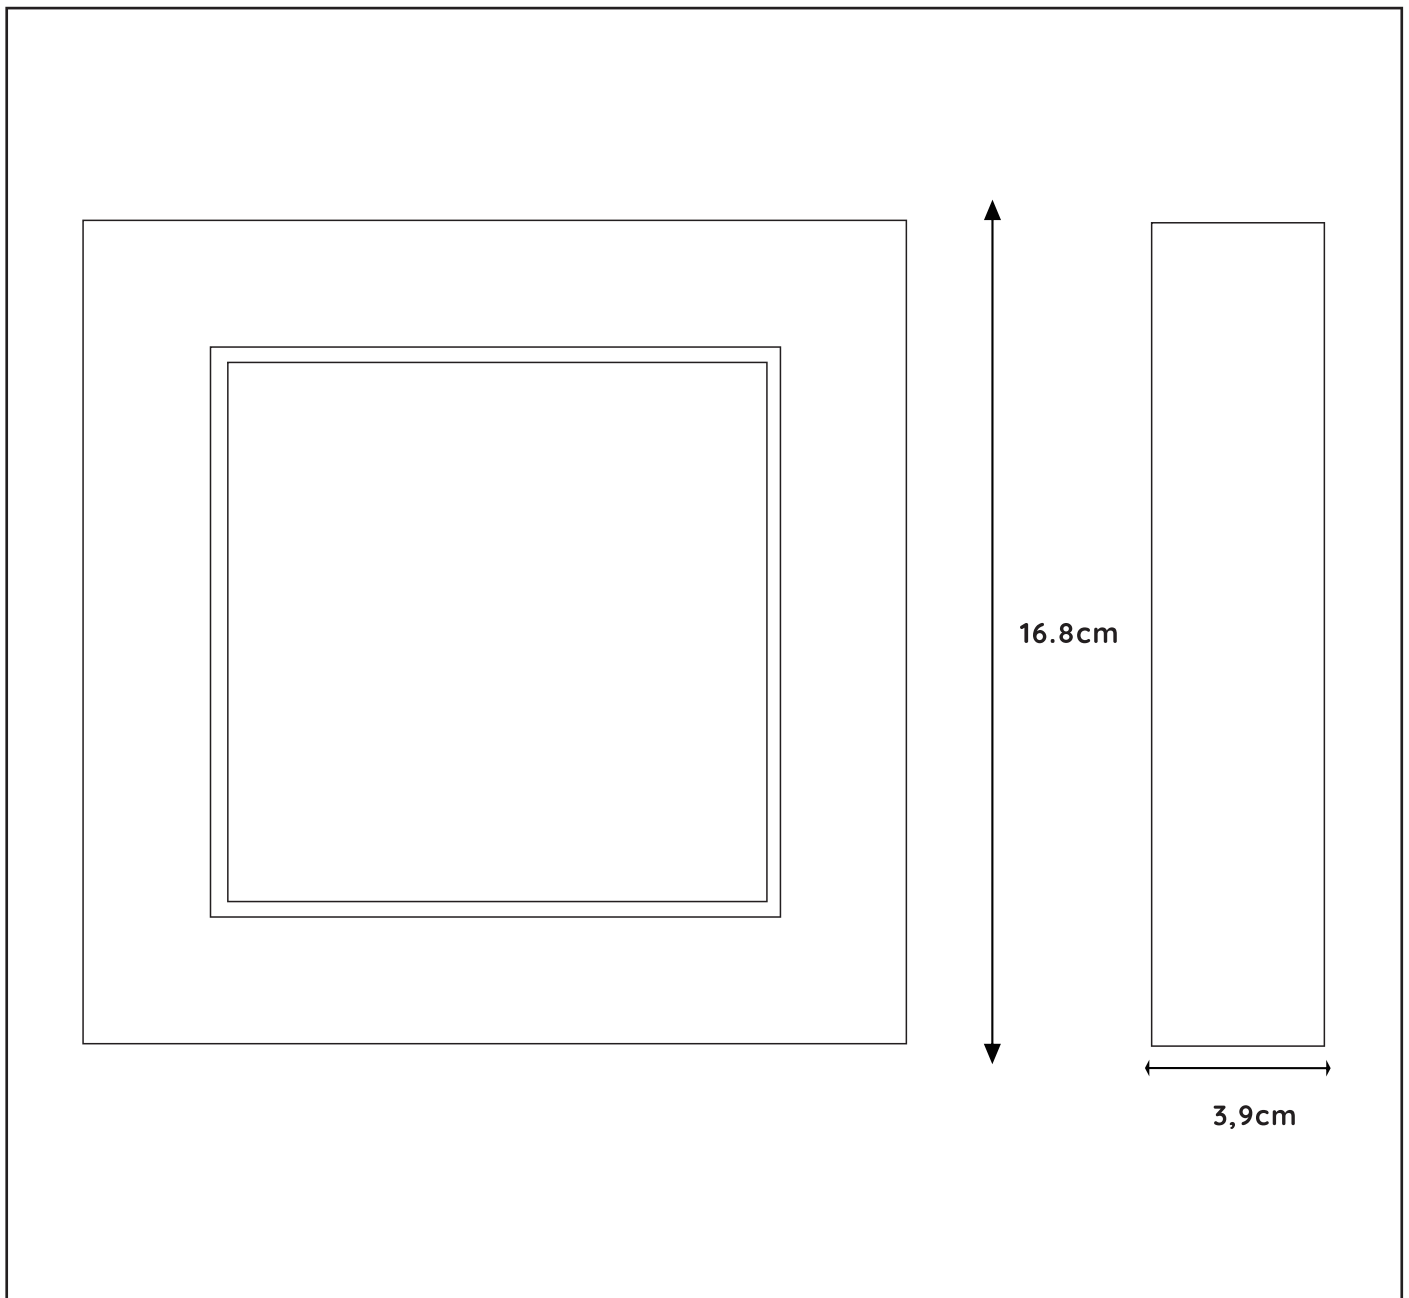

For more specifications, dimensions please visit

www.lucide.com