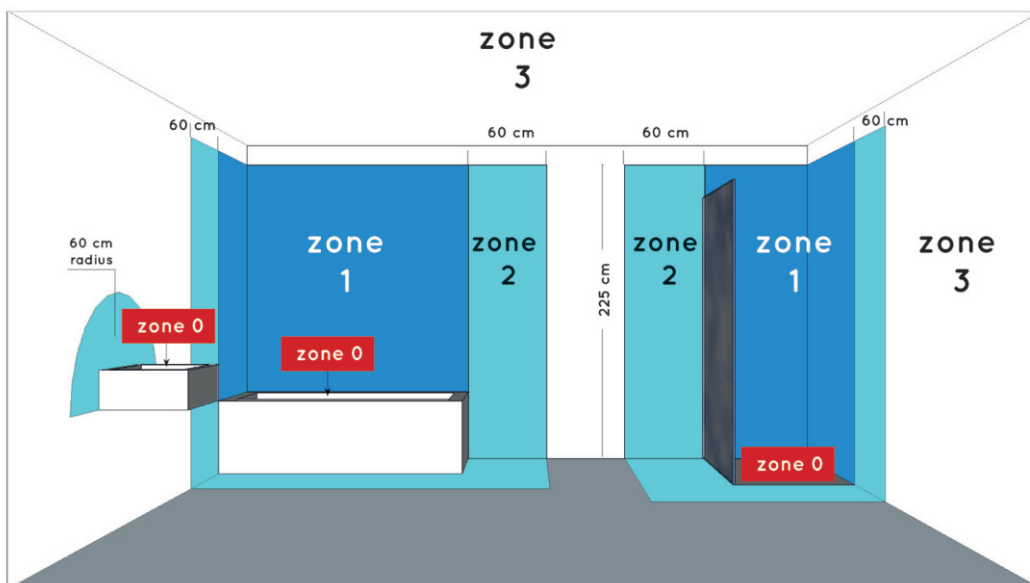

Installation of items in bathroom:

Product specifications

Dimmable : Yes

Light direction : Around(diffuser)

Adjustable in height : Not adjustable In Height
(Before Installation)

Directional : 110°

Cable : No cable On Product

Cable length : - cm

Sensor : Without Sensor

Control : Light Switch Control

IP-Class : 44

Electric class : 2

Light source including ? : Yes

Lamp socket : No

Light source number : 36

Power requirements : 220-240V~50Hz

Bulb type & maximum wattage : SMD 4014 LED 8W