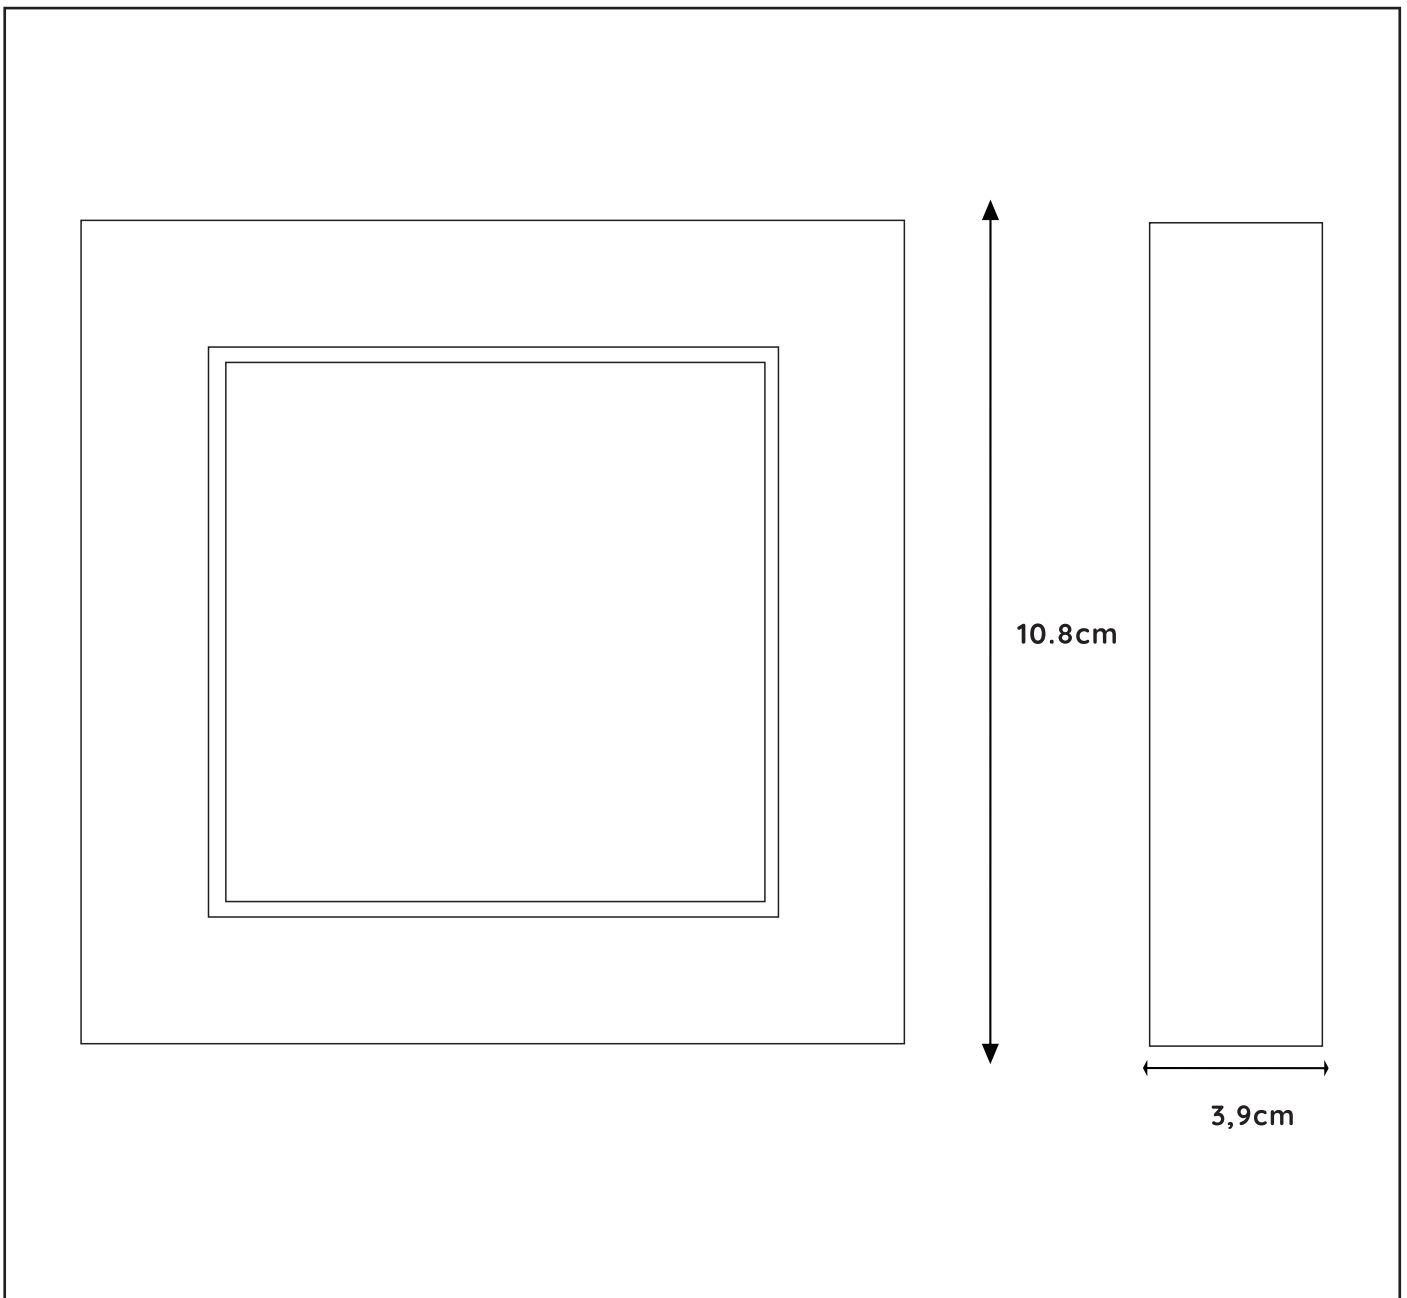

For more specifications, dimensions please visit

www.lucide.com