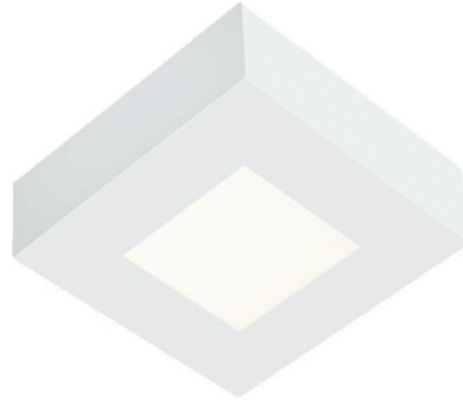

L U C I D E

GENERAL SPECIFICATION

item number : 28117/11/30

EAN code : 5411212281241

item number : 28117/11/31

EAN code : 5411212281326

BRICE LED

General

Dimensions LxWxH : 10.8cmx10.8cmx3,9cm

Height minimum : 3,9cm

Height maximum : 3,9cm

Dimensions shade LxWxH : -

Main material : Aluminum, PMMA

Ceiling rose material : -

Color : Matt black & Matt white

Style : Modern

Shape : Square

Weight : 0.44kg

Warranty : 3 years

Installation of items in bathroom:

Product specifications

Dimmable : Yes

Light direction : Around(diffuser)

Adjustable in height : Not adjustable In Height
(Before Installation)