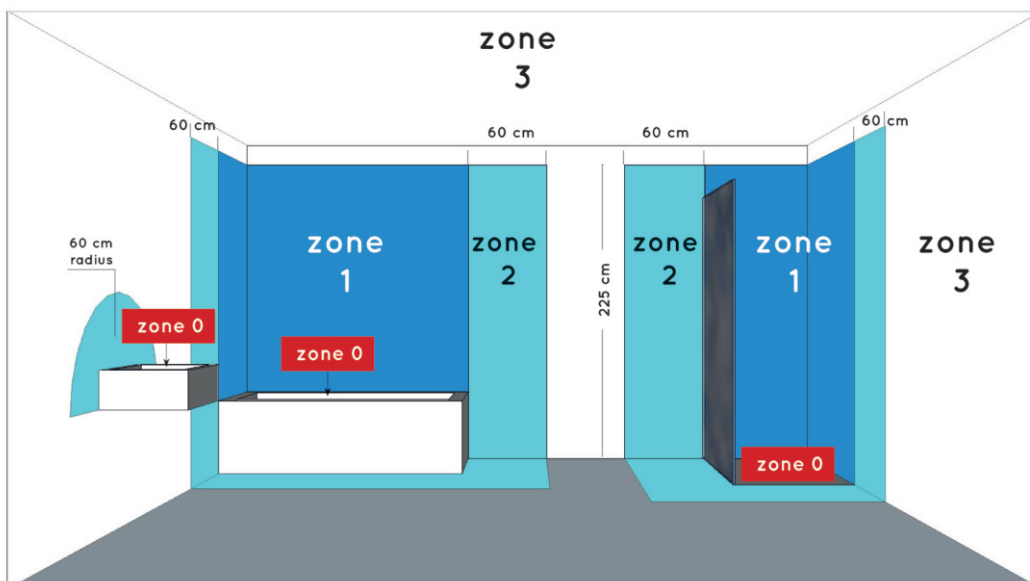

Installation of items in bathroom:

Product specifications

Dimmable : Yes

Light direction : Around(diffuser)

Adjustable in height : Not adjustable In Height
(Before Installation)

Directional : 110°

Cable : No cable On Product

Cable length : - cm

Sensor : Without Sensor

Control : Light Switch Control

IP-Class : 44

Electric class : 2

Light source including ? : Yes

Lamp socket : No

Light source number : 36

Power requirements : 220-240V~50Hz

Bulb type & maximum wattage : SMD 4014 LED 8W