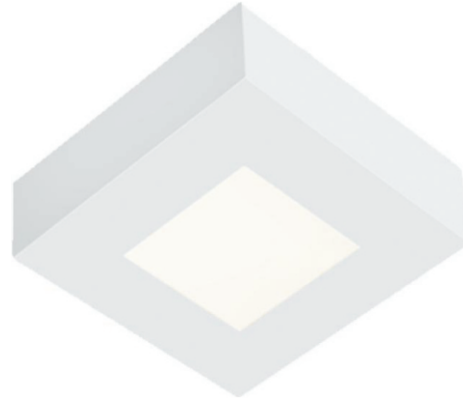

LUCIDE

GENERAL SPECIFICATION

item number : 28117/11/30

EAN code : 5411212281241

item number : 28117/11/31

EAN code : 5411212281326

BRICE LED

General

Dimensions LxWxH : 10.8cmx10.8cmx3,9cm

Height minimum : 3,9cm

Height maximum : 3,9cm

Dimensions shade LxWxH : -

Main material : Aluminum, PMMA

Ceiling rose material : -

Color : Matt black & Matt white

Style : Modern

Shape : Square

Weight : 0.44kg

Warranty : 3 years

Installation of items in bathroom:

Product specifications

Dimmable : Yes

Light direction : Around(diffuser)

Adjustable in height : Not adjustable In Height
(Before Installation)