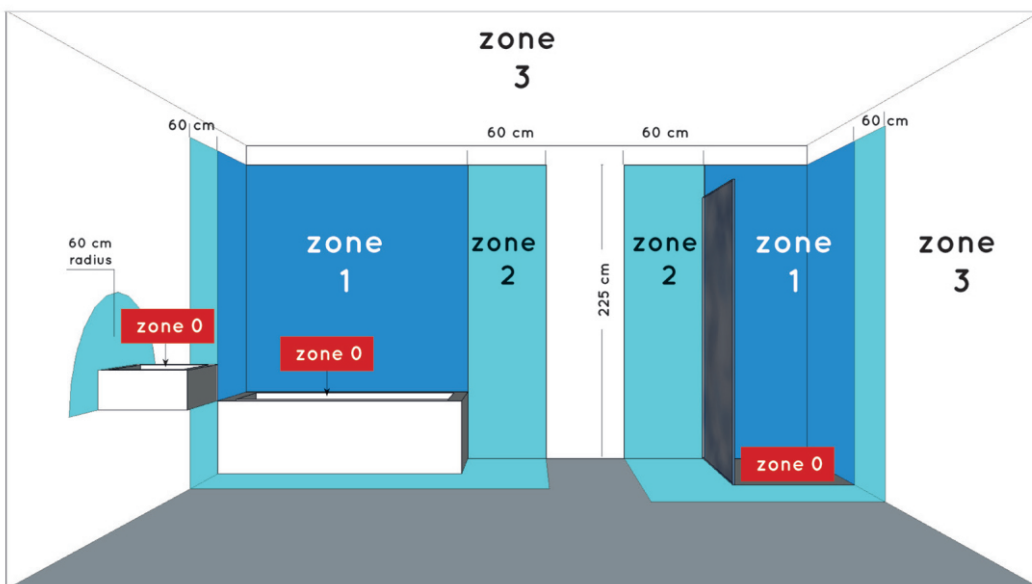

IP classifications

zone 0

zone 1
minimum

IP65

zone 2
minimum

IP44

zone 3
minimum

IP21

For more specifications of
this product please visit
www.lucide.com