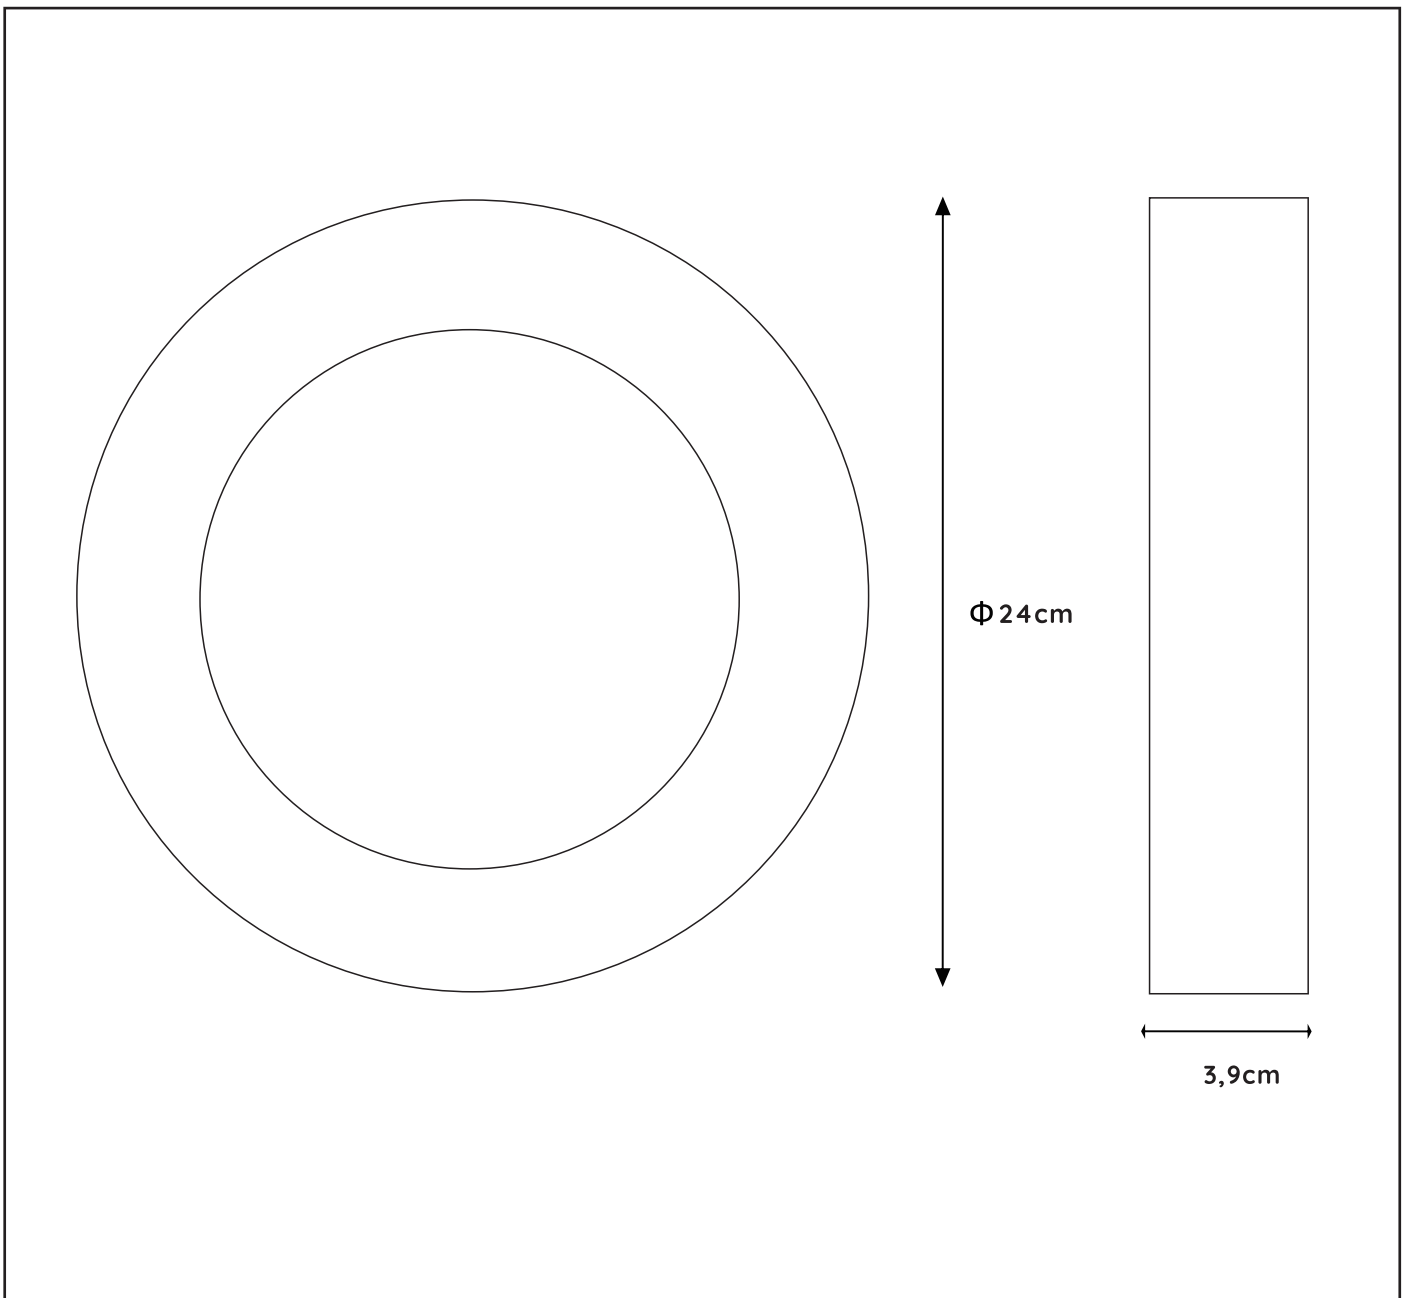

Dimensions LxWxH : 24cmx24cmx3,9cm

Height minimum : 3,9cm

Height maximum : 3,9cm

Dimensions shade LxWxH : -

Main material : Aluminum, PMMA

Ceiling rose material : -

Color : Matt black&Matt white

Style : Modern

Shape : Round

Weight : 1kg

Warranty : 3 years

Installation of items in bathroom:

Product specifications

Dimmable : Yes

Light direction : Around(diffuser)

Adjustable in height : Not adjustable In Height
(Before Installation)

Directional : 110°

Cable : No cable On Product

Cable length : - cm

Sensor : Without Sensor

Control : Light Switch Control

IP-Class : 44

Electric class : 2

Light source including ?: Yes

zone 3
minimum

For more specifications of
this product please visit
www.lucide.com

BRICE LED

Item number :28116/24/30

EAN code :5411212281227

Item number :28116/24/31

EAN code :5411212281302

For more specifications, dimensions please visit