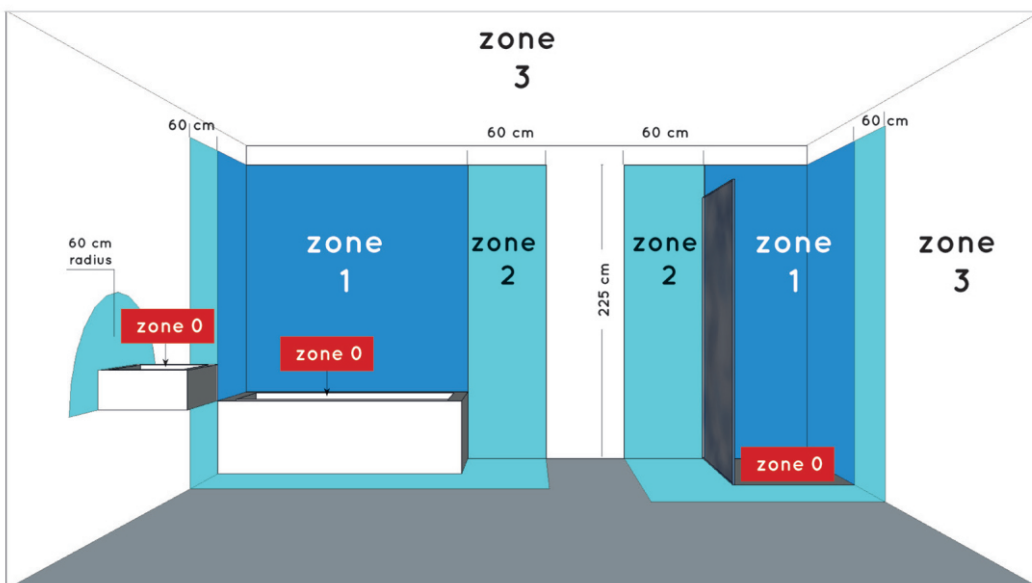

IP classifications

zone 0

zone 1
minimum

zone 2
minimum

zone 3
minimum

For more specifications of
this product please visit
www.lucide.com