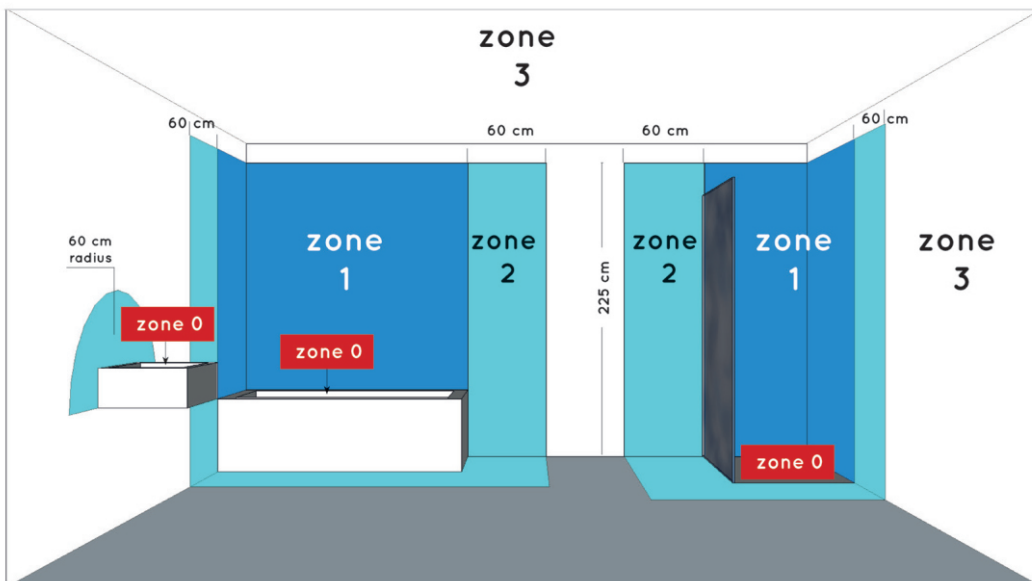

IP classifications

zone 0

zone 1
minimum

zone 2
minimum

zone 3
minimum

For more specifications of
this product please visit
www.lucide.com