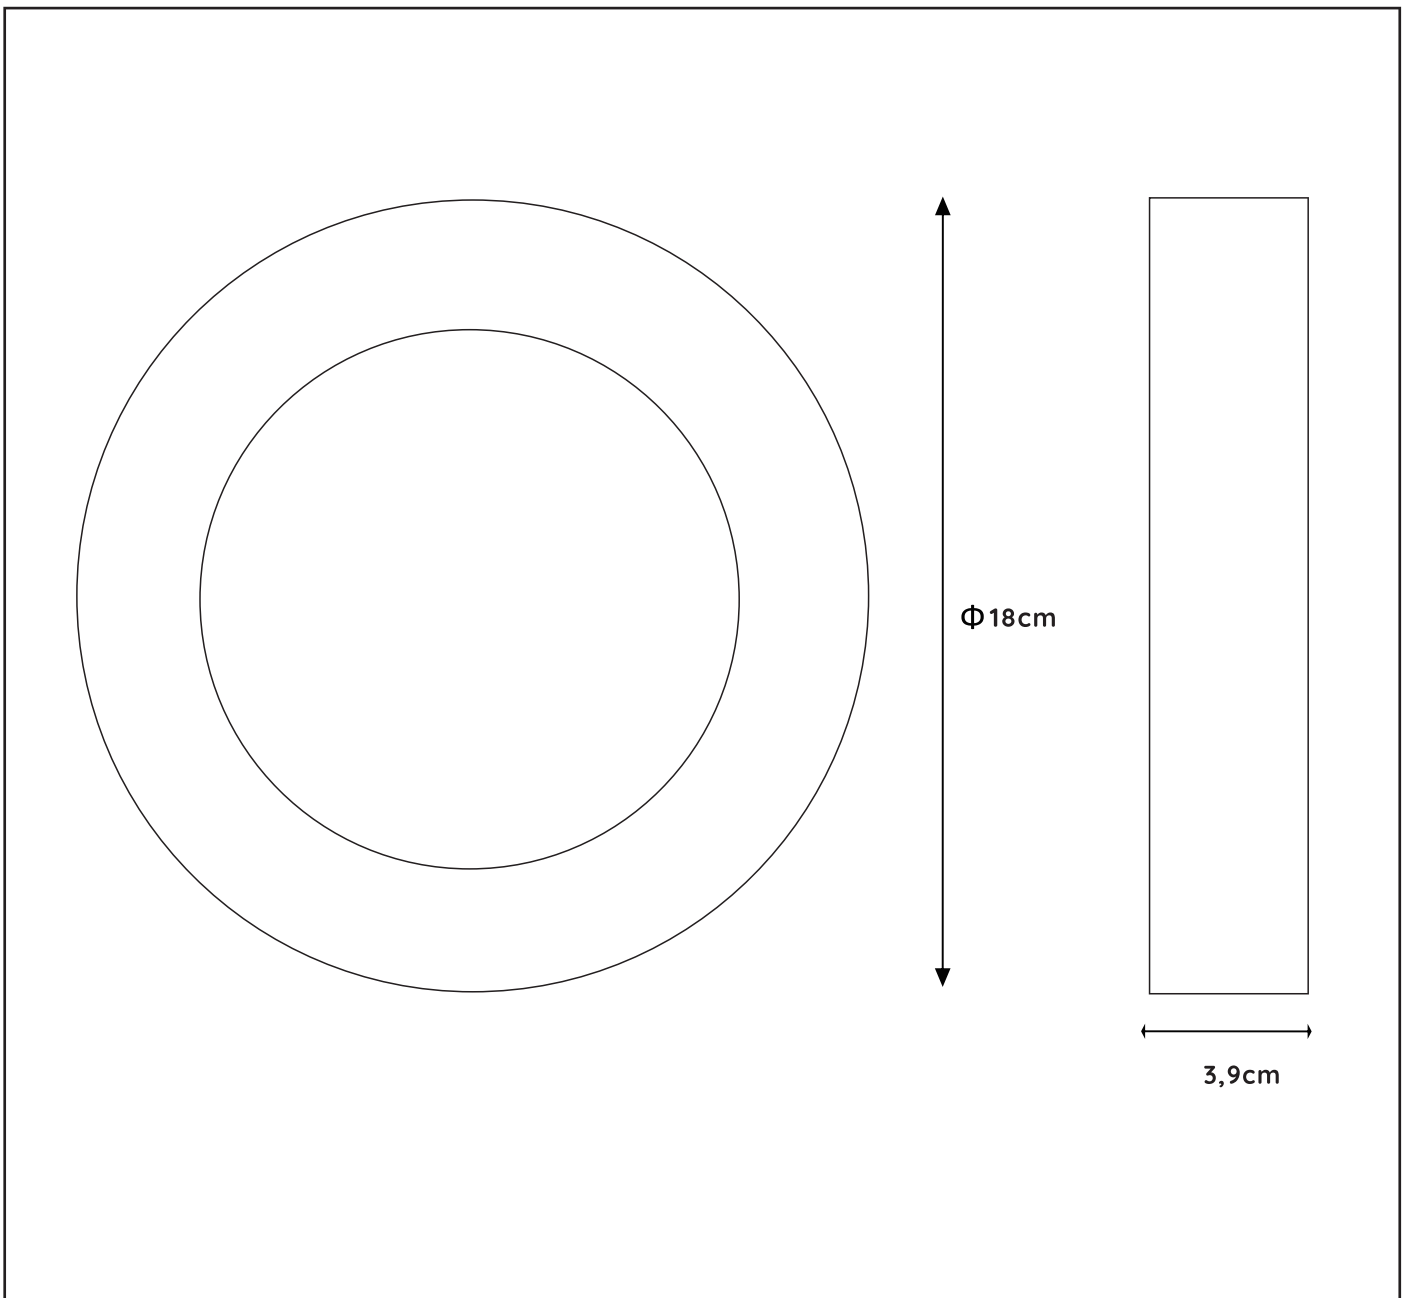

LUCIDE

TECHNICALDRAWING & DIMENSIONS

BRICE LED

Item number :28116/18/30

EAN code :5411212281210

Item number :28116/18/31

EAN code :5411212281296

For more specifications, dimensions please visit

www.lucide.com