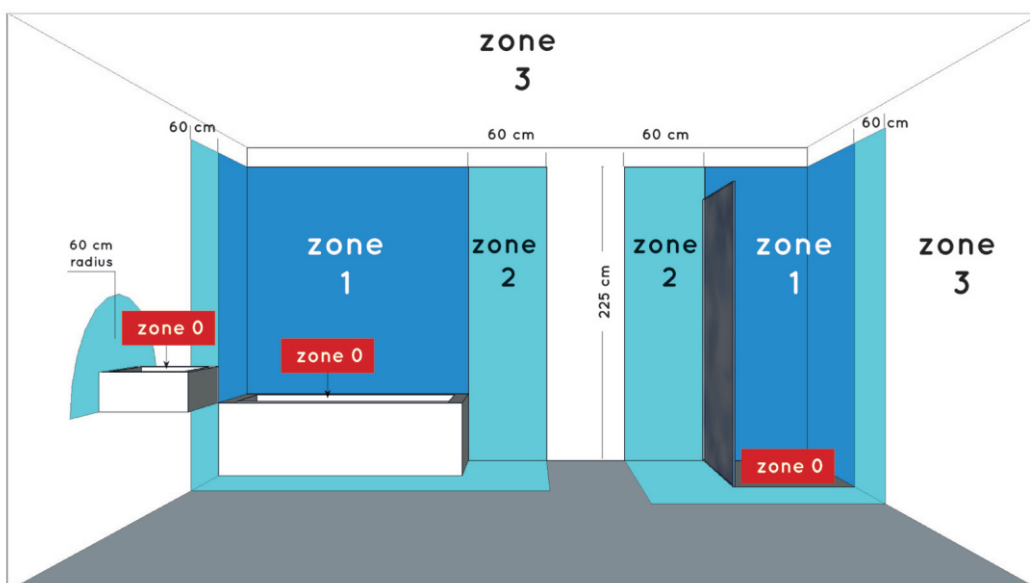

IP classifications

zone 0

zone 1
minimum

zone 2
minimum

zone 3
minimum

For more specifications of
this product please visit
www.lucide.com