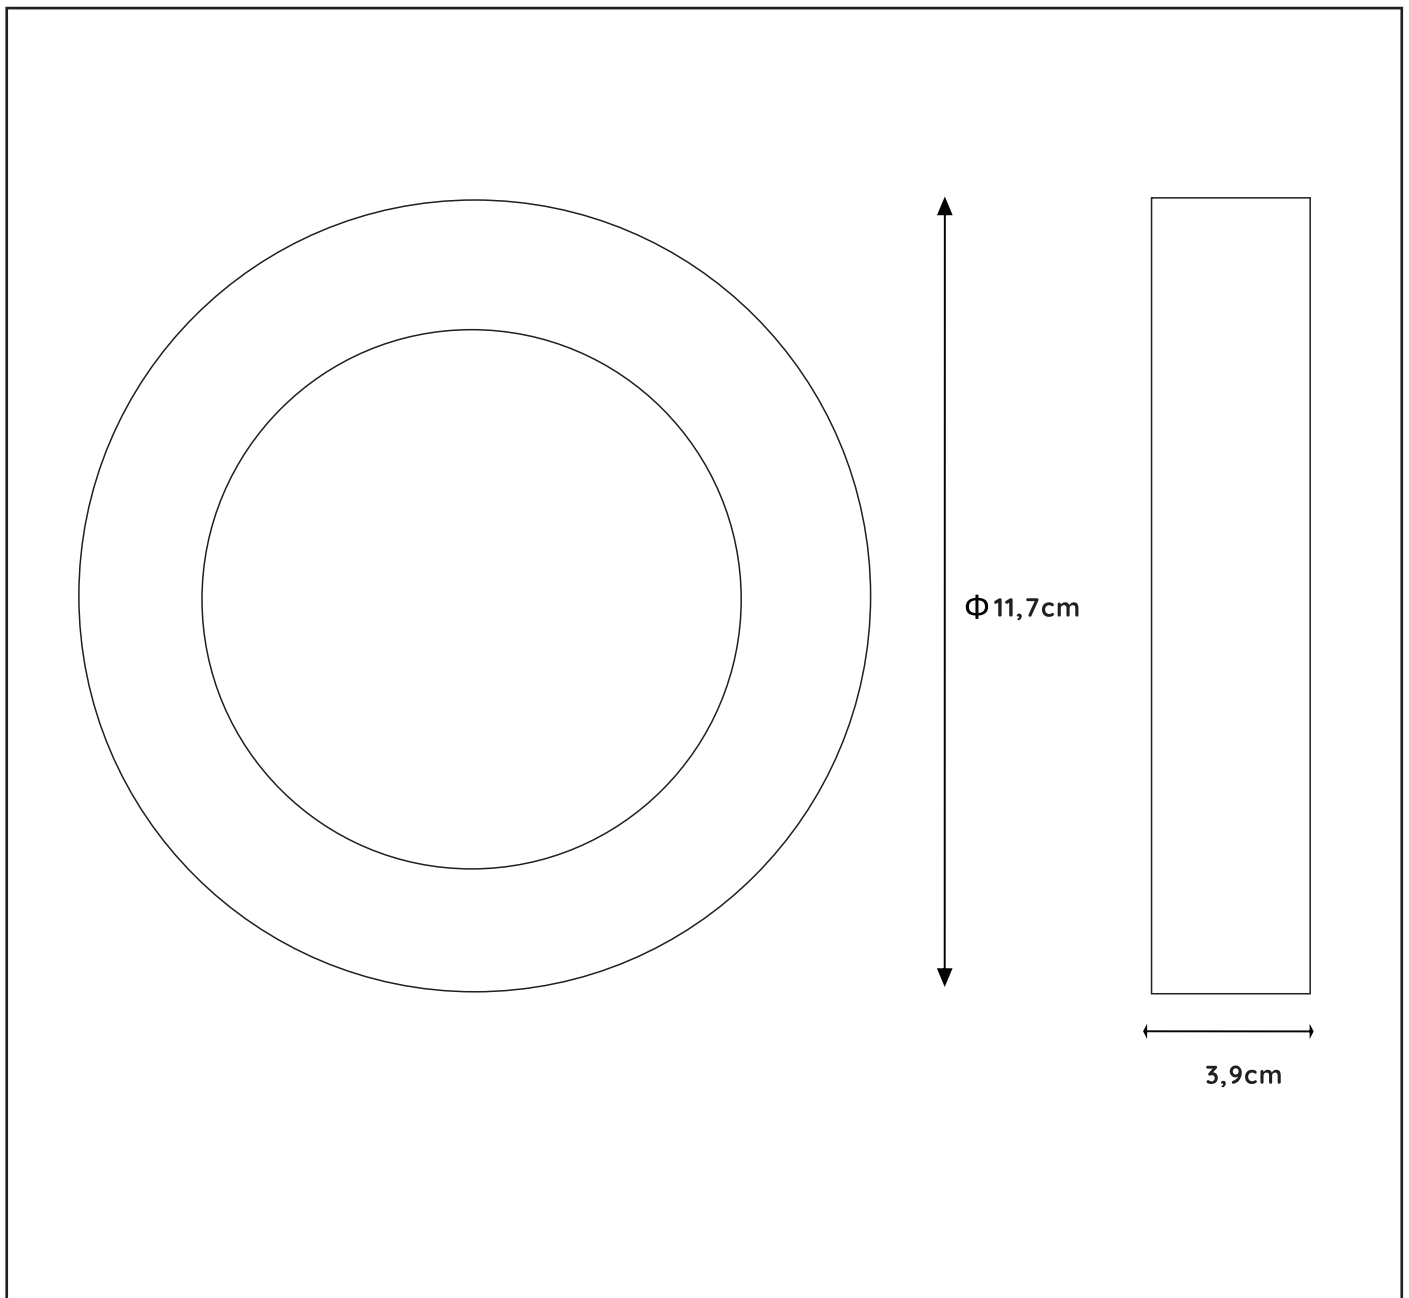

LUCIDE

TECHNICALDRAWING & DIMENSIONS

BRICE LED

Item number :28116/11/30

EAN code :5411212281203

Item number :28116/11/31

EAN code :5411212281289

For more specifications, dimensions please visit

www.lucide.com