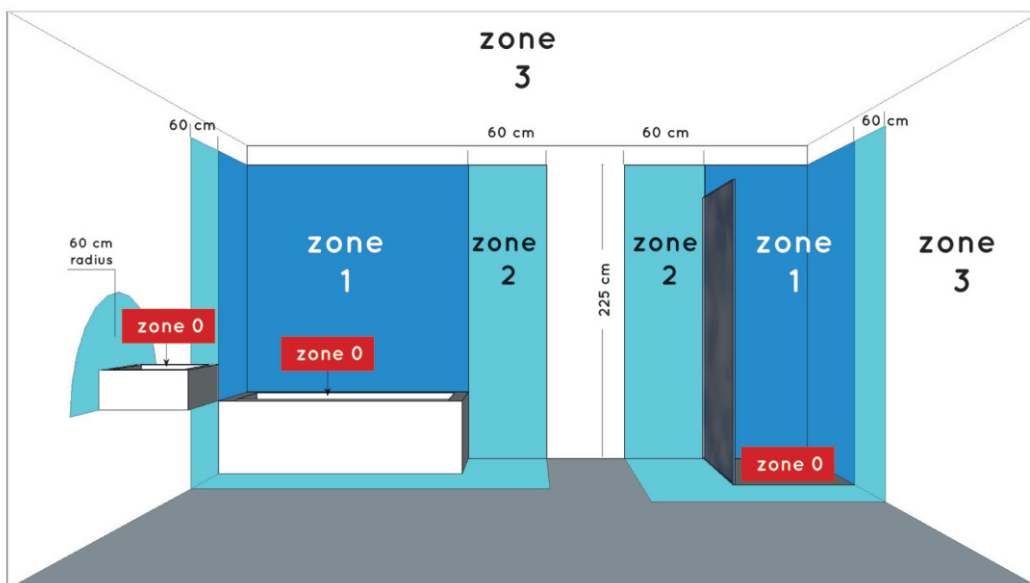

**Installation of items
in bathroom:**

Product specifications

Dimmable : Yes

Light direction : Around(diffuser)

Adjustable in height : Not adjustable In Height
(Before Installation)

Directional : 110°

Cable : No cable On Product

Cable length : - cm

Sensor : Without Sensor

Control : Light Switch Control

IP-Class : 44

Electric class : 2

Light source including ? : Yes

Lamp socket : No

Light source number : 36

Power requirements : 220-240V~50Hz

Bulb type & maximum wattage : SMD 4014 LED 8W