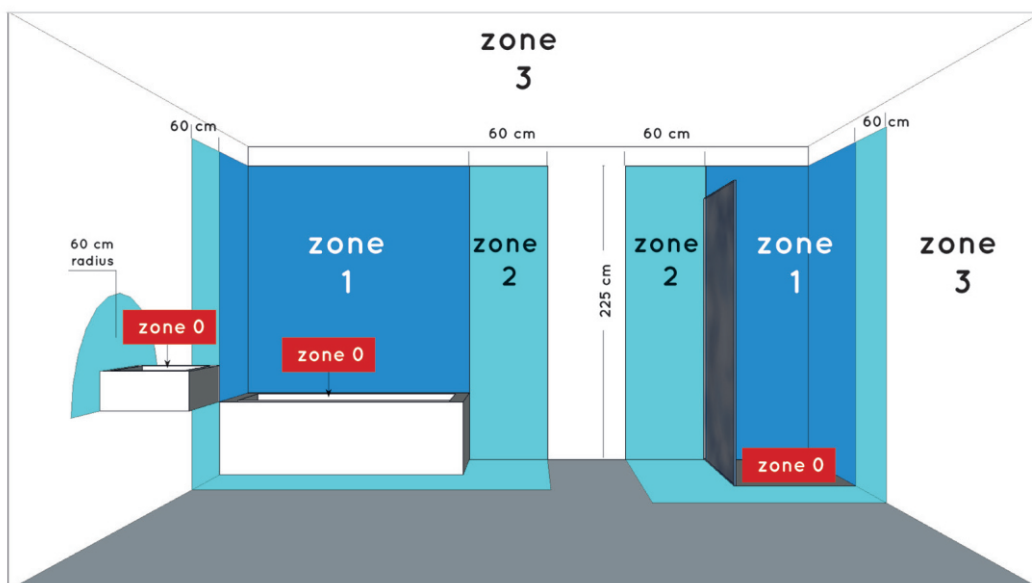

LUCIDE

General

Dimensions LxWxH : 21,5 cm x 21,5 cm x 4,6 cm
Heigth minimum : 4,6 cm
Heigth maximum : 4,6 cm
Dimensions shade LxWxH : 21,5 cm x 21,5cm x 0,92 cm
Main material : Aluminum, PMMA,Plastic
Ceiling rose material : -
Color : Matt black&Matt white
Style : Modern
Shape : Square
Weight : 1,05 kg
Warranty : 3 years

Installation of items in bathroom:

Product specifications

Dimmable : Yes
Light direction : Around (Diffuse)
Adjustable in heigth : Not adjustable In Height
 (Before Installation)
Directional : 120°
Cable : No Cable On Porduct
Cable length : -
Sensor : Without Sensor
Control : Light Switch Control
IP-Class : Recessed 66, Surface mounted 44
Electric class : 2
Light source including ? : Yes
Lamp socket : No
Light source number : 152pcs
Power requirements : 220-240V~50Hz
Bulb type & maximum wattage : SMD 2016 LED.30W