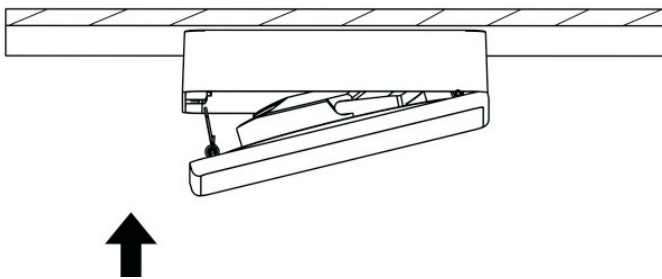

Surface mounted installation(IP44)
Opbouw montage(IP44)
Plafonnier(IP44)
Aufbaumontage(IP44)

①

②

③

④

Recessed installation(IP66)
Inbouw(IP66)
Installation encastrée(IP66)
Einbau(IP66)

Dit product bevat een lichtbron van energie-efficiëntieklasse G
Ce produit contient une source lumineuse de classe énergétique G
This product contains a light source of energy efficiency class G
Dieses Produkt enthält eine Lichtquelle der Energieeffizienzklasse G
Ten produkt zawiera źródło światła o klasie efektywności energetycznej G