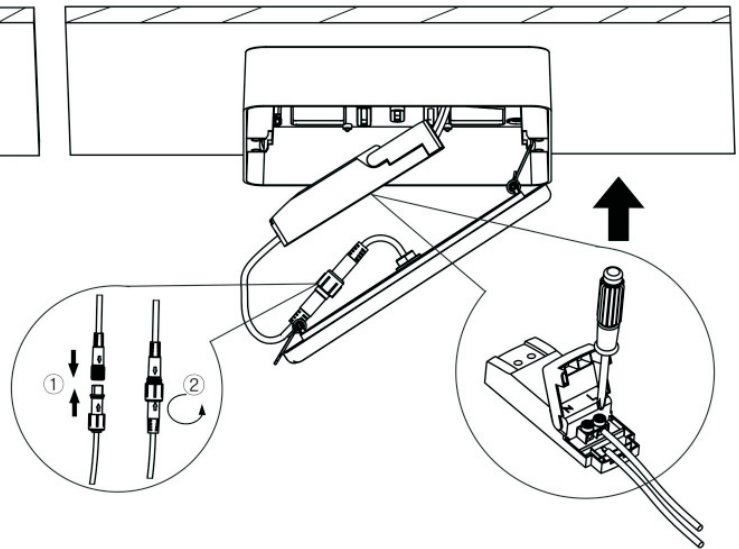

Surface mounted installation(IP44)
Opbouw montage(IP44)
Plafonnier(IP44)
Aufbaumontage(IP44)

①

②

③

④

Recessed installation(IP66)
Inbouw(IP66)
Installation encastrée(IP66)
Einbau(IP66)

Dit product bevat een lichtbron van energie-efficiëntieklasse G
Ce produit contient une source lumineuse de classe énergétique G
This product contains a light source of energy efficiency class G
Dieses Produkt enthält eine Lichtquelle der Energieeffizienzklasse G
Ten produkt zawiera źródło światła o klasie efektywności energetycznej G