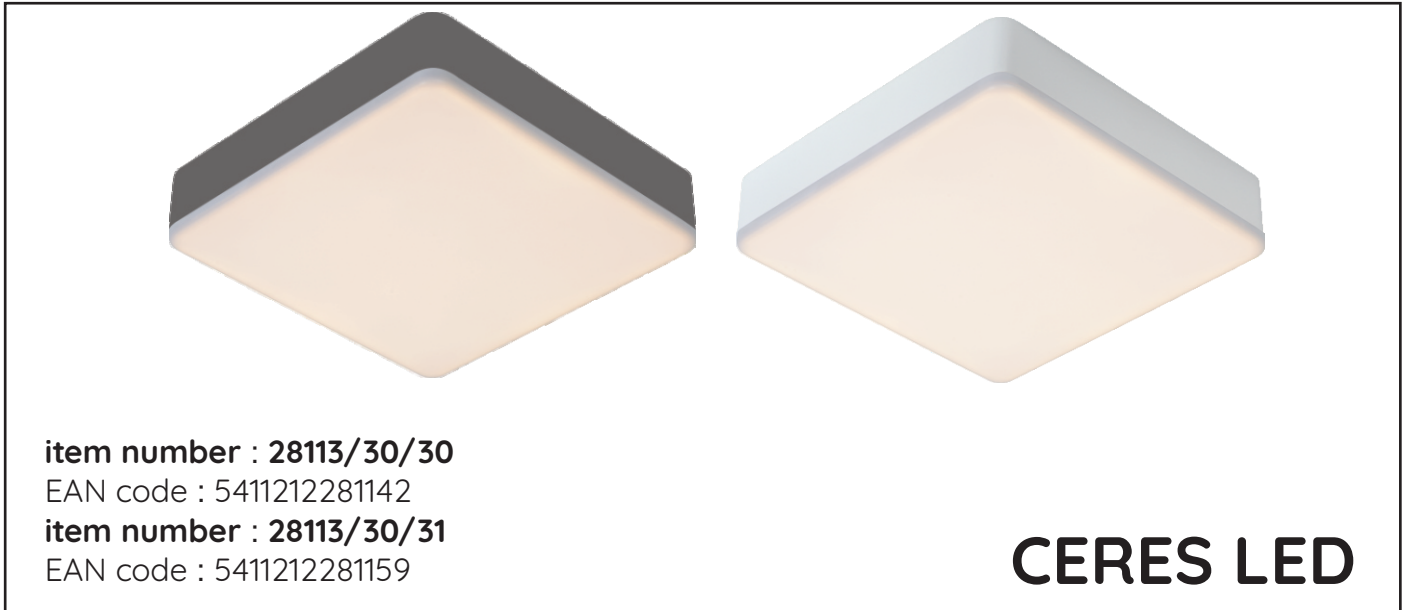

LUCIDE

General

Dimensions LxWxH : 21,5 cm x 21,5 cm x 4,6 cm
Heigth minimum : 4,6 cm
Heigth maximum : 4,6 cm
Dimensions shade LxWxH : 21,5 cm x 21,5cm x 0,92 cm
Main material : Aluminum, PMMA,Plastic
Ceiling rose material : -
Color : Matt black&Matt white
Style : Modern
Shape : Square
Weight : 1,05 kg
Warranty : 3 years

Installation of items in bathroom:

Product specifications

Dimmable : Yes
Light direction : Around (Diffuse)
Adjustable in heigth : Not adjustable In Height
 (Before Installation)
Directional : 120°
Cable : No Cable On Porduct
Cable length : -
Sensor : Without Sensor
Control : Light Switch Control
IP-Class : Recessed 66, Surface mounted 44
Electric class : 2
Light source including ? : Yes
Lamp socket : No
Light source number : 152pcs
Power requirements : 220-240V~50Hz
Bulb type & maximum wattage : SMD 2016 LED.30W

IP classifications	zone 0	zone 1 minimum	zone 2 minimum	zone 3 minimum

For more specifications of
this product please visit
www.lucide.com

LUCIDE

CERES LED

Item number : 28113/30/30

EAN code : 5 411212281142