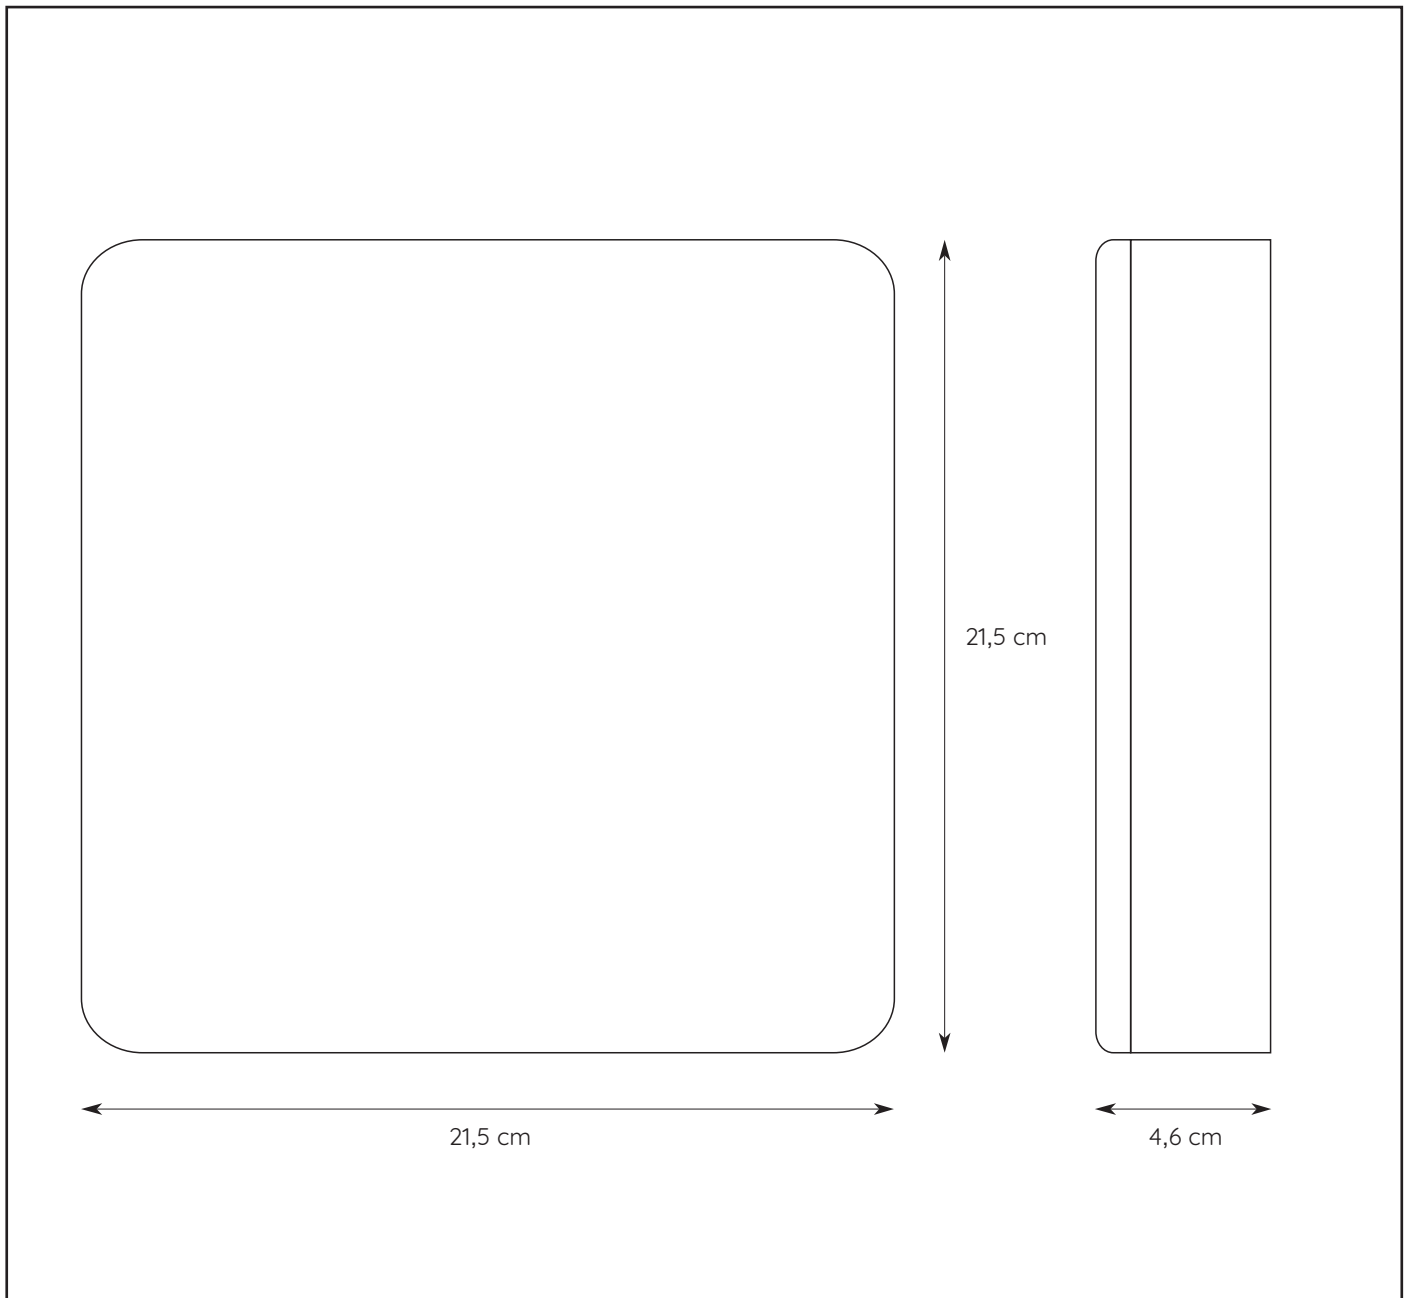

LUCIDE

General

Dimensions LxWxH : 21,5 cm x 21,5 cm x 4,6 cm
Heigth minimum : 4,6 cm
Heigth maximum : 4,6 cm
Dimensions shade LxWxH : 21,5 cm x 21,5cm x 0,92 cm
Main material : Aluminum, PMMA,Plastic
Ceiling rose material : -
Color : Matt black&Matt white
Style : Modern
Shape : Square
Weight : 1,05 kg
Warranty : 3 years

Installation of items in bathroom:

Product specifications

Dimmable : Yes
Light direction : Around (Diffuse)
Adjustable in heigth : Not adjustable In Height
 (Before Installation)
Directional : 120°
Cable : No Cable On Porduct
Cable length : -
Sensor : Without Sensor
Control : Light Switch Control
IP-Class : Recessed 66, Surface mounted 44
Electric class : 2
Light source including ? : Yes
Lamp socket : No
Light source number : 152pcs
Power requirements : 220-240V~50Hz
Bulb type & maximum wattage : SMD 2016 LED.30W

IP classifications	zone 0	zone 1 minimum	zone 2 minimum	zone 3 minimum

For more specifications of
this product please visit
www.lucide.com

LUCIDE

CERES LED

Item number : 28113/30/30

EAN code : 5 411212281142

Item number : 28113/30/31

EAN code : 5 411212281159

For more specifications, dimensions please visit
www.lucide.com

Surface mounted installation(IP44)
 Opbouw montage(IP44)
 Plafonnier(IP44)
 Aufbaumontage(IP44)