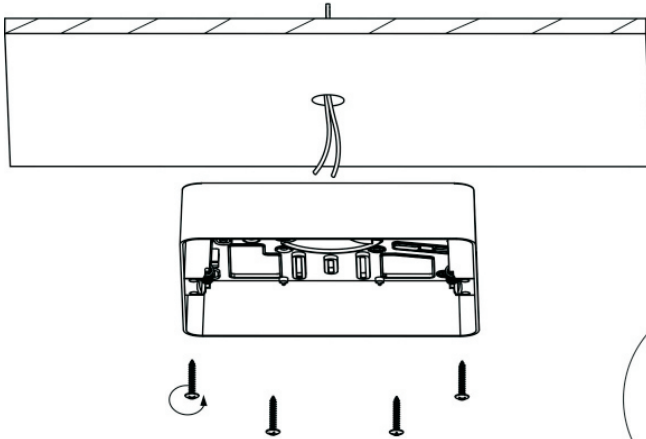

Surface mounted installation(IP44)
Opbouw montage(IP44)
Plafonnier(IP44)
Aufbaumontage(IP44)

①

②