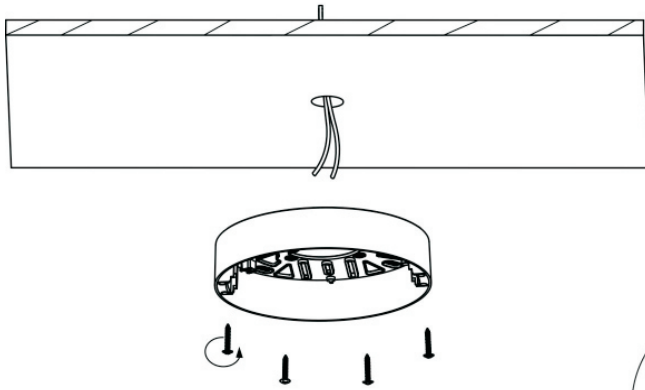

LUCIDE

item number : 28112/30/30

EAN code : 5411212281128

item number : 28112/30/31

EAN code : 5411212281135

CERES LED

General

Dimensions LxWxH : Ø21,5 cm x 4,6 cm
Height minimum : 4,6 cm
Height maximum : 4,6 cm
Dimensions shade LxWxH : Ø 21,5cm x 0,92 cm
Main material : Aluminum, PMMA,Plastic
Ceiling rose material : -
Color : Matt black&Matt white
Style : Modern
Shape : Round
Weight : 0,90 kg
Warranty : 3 years

Installation of items in bathroom:

Product specifications

Dimmable : Yes
Light direction : Around (Diffuse)
Adjustable in height : Not adjustable In Height (Before Installation)
Directional : 120°
Cable : No Cable On Product
Cable length : -
Sensor : Without Sensor
Control : Light Switch Control
IP-Class : Recessed 66, Surface mounted 44
Electric class : 2
Light source including ? : Yes
Lamp socket : No
Light source number : 136pcs
Power requirements : 220-240V~50Hz
Bulb type & maximum wattage : SMD 2016 LED,30W

Item number : 28112/30/31

EAN code : 5 411212281135

For more specifications, dimensions please visit
www.lucide.com

Surface mounted installation(IP44)

Opbouw montage(IP44)

Plafonnier(IP44)

Aufbaumontage(IP44)

①

②

③

④

Recessed installation(IP66)

Inbouw(IP66)

Installation encastrée(IP66)

Einbau(IP66)