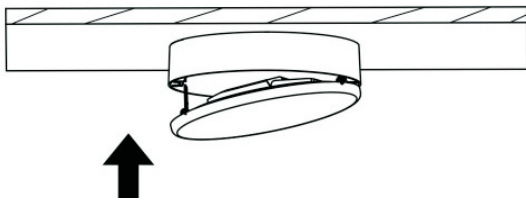

Surface mounted installation(IP44)

Opbouw montage(IP44)

Plafonnier(IP44)

Aufbaumontage(IP44)

①

②

③

④

Recessed installation(IP66)

Inbouw(IP66)

Installation encastrée(IP66)

Einbau(IP66)

Dit product bevat een lichtbron van energie-efficiëntieklasse G
Ce produit contient une source lumineuse de classe énergétique G
This product contains a light source of energy efficiency class G
Dieses Produkt enthält eine Lichtquelle der Energieeffizienzklasse G
Ten produkt zawiera ród o wiat a o klasie efektywno ci energetycznej G