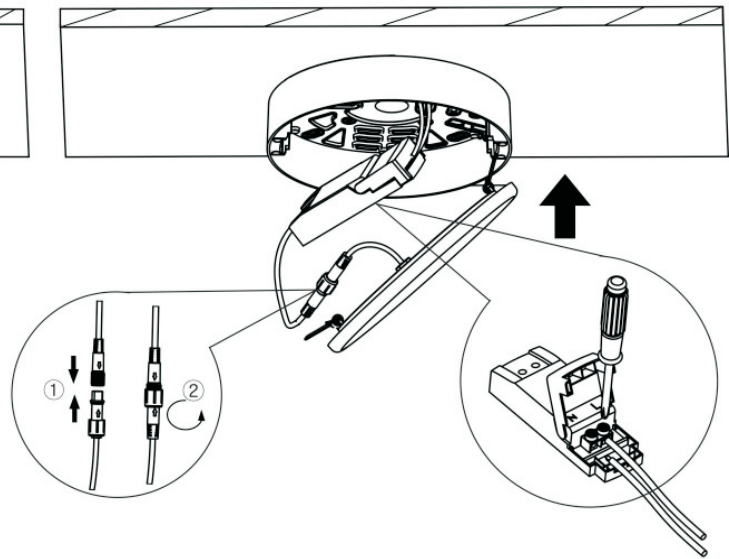

LUCIDE

item number : 28112/30/30

EAN code : 5411212281128

item number : 28112/30/31

EAN code : 5411212281135

CERES LED

General

Dimensions LxWxH : Ø21,5 cm x 4,6 cm
Height minimum : 4,6 cm
Height maximum : 4,6 cm
Dimensions shade LxWxH : Ø 21,5cm x 0,92 cm
Main material : Aluminum, PMMA,Plastic
Ceiling rose material : -
Color : Matt black&Matt white
Style : Modern
Shape : Round
Weight : 0,90 kg
Warranty : 3 years

Installation of items in bathroom:

Product specifications

Dimmable : Yes
Light direction : Around (Diffuse)
Adjustable in height : Not adjustable In Height (Before Installation)
Directional : 120°
Cable : No Cable On Product
Cable length : -
Sensor : Without Sensor
Control : Light Switch Control
IP-Class : Recessed 66, Surface mounted 44
Electric class : 2
Light source including ? : Yes
Lamp socket : No
Light source number : 136pcs
Power requirements : 220-240V~50Hz
Bulb type & maximum wattage : SMD 2016 LED,30W

Item number : 28112/30/31

EAN code : 5 411212281135

For more specifications, dimensions please visit
www.lucide.com

Surface mounted installation(IP44)

Opbouw montage(IP44)

Plafonnier(IP44)

Aufbaumontage(IP44)

①

②

③

④

Recessed installation(IP66)

Inbouw(IP66)

Installation encastrée(IP66)

Einbau(IP66)