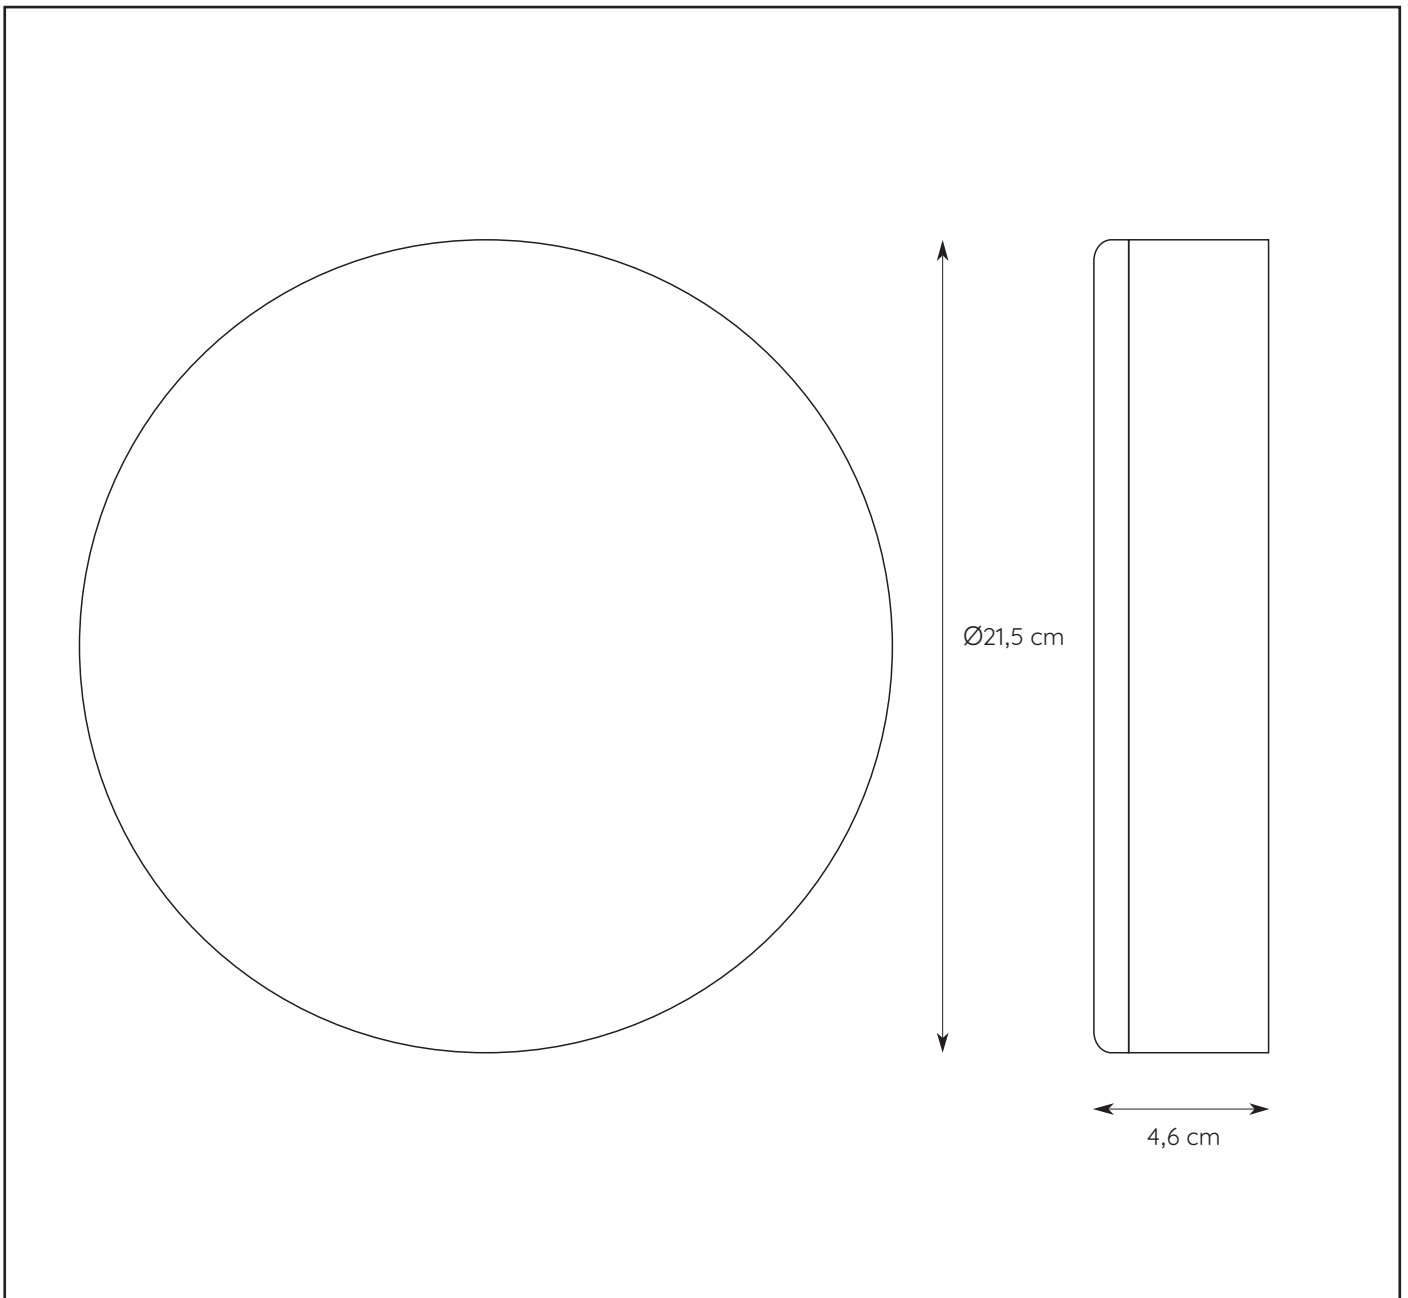

LUCIDE

item number : 28112/30/30

EAN code : 5411212281128

item number : 28112/30/31

EAN code : 5411212281135

CERES LED

General

Dimensions LxWxH : Ø21,5 cm x 4,6 cm
Height minimum : 4,6 cm
Height maximum : 4,6 cm
Dimensions shade LxWxH : Ø 21,5cm x 0,92 cm
Main material : Aluminum, PMMA,Plastic
Ceiling rose material : -
Color : Matt black&Matt white
Style : Modern
Shape : Round
Weight : 0,90 kg
Warranty : 3 years

Installation of items in bathroom:

Product specifications

Dimmable : Yes
Light direction : Around (Diffuse)
Adjustable in height : Not adjustable In Height (Before Installation)
Directional : 120°
Cable : No Cable On Product
Cable length : -
Sensor : Without Sensor
Control : Light Switch Control
IP-Class : Recessed 66, Surface mounted 44
Electric class : 2
Light source including ? : Yes
Lamp socket : No
Light source number : 136pcs
Power requirements : 220-240V~50Hz
Bulb type & maximum wattage : SMD 2016 LED,30W

IP classifications	zone 0	zone 1 minimum	zone 2 minimum	zone 3 minimum

For more specifications of this product please visit www.lucide.com

LUCIDE

CERES LED

Item number : 28112/30/30

EAN code : 5 411212281128

Item number : 28112/30/31

EAN code : 5 411212281135

For more specifications, dimensions please visit
www.lucide.com

Surface mounted installation(IP44)

Opbouw montage(IP44)

Plafonnier(IP44)

Aufbaumontage(IP44)