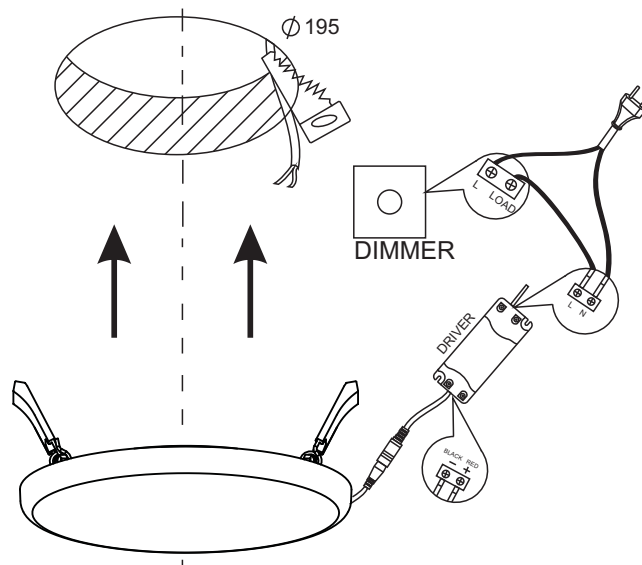

LUCIDE

item number : 28112/30/30

EAN code : 5411212281128

item number : 28112/30/31

EAN code : 5411212281135

CERES LED

General

Dimensions LxWxH : Ø21,5 cm x 4,6 cm
Height minimum : 4,6 cm
Height maximum : 4,6 cm
Dimensions shade LxWxH : Ø 21,5cm x 0,92 cm
Main material : Aluminum, PMMA,Plastic
Ceiling rose material : -
Color : Matt black&Matt white
Style : Modern
Shape : Round
Weight : 0,90 kg
Warranty : 3 years

Installation of items in bathroom:

Product specifications

Dimmable : Yes
Light direction : Around (Diffuse)
Adjustable in height : Not adjustable In Height (Before Installation)
Directional : 120°
Cable : No Cable On Product
Cable length : -
Sensor : Without Sensor
Control : Light Switch Control
IP-Class : Recessed 66, Surface mounted 44
Electric class : 2
Light source including ? : Yes
Lamp socket : No
Light source number : 136pcs
Power requirements : 220-240V~50Hz
Bulb type & maximum wattage : SMD 2016 LED,30W

①

②

③

④

Recessed installation(IP66)

Inbouw(IP66)

Installation encastrée(IP66)

Einbau(IP66)