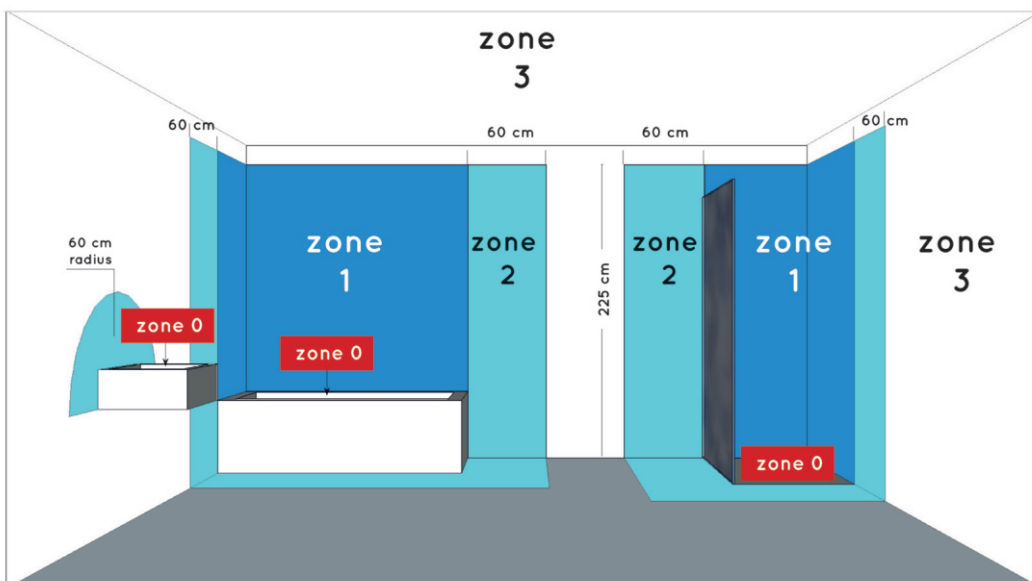

LUCIDE

item number : 28112/30/30

EAN code : 5411212281128

item number : 28112/30/31

EAN code : 5411212281135

CERES LED

General

Dimensions LxWxH : Ø21,5 cm x 4,6 cm
Height minimum : 4,6 cm
Height maximum : 4,6 cm
Dimensions shade LxWxH : Ø 21,5cm x 0,92 cm
Main material : Aluminum, PMMA,Plastic
Ceiling rose material : -
Color : Matt black&Matt white
Style : Modern
Shape : Round
Weight : 0,90 kg
Warranty : 3 years

Installation of items in bathroom:

Product specifications

Dimmable : Yes
Light direction : Around (Diffuse)
Adjustable in height : Not adjustable In Height (Before Installation)
Directional : 120°
Cable : No Cable On Product
Cable length : -
Sensor : Without Sensor
Control : Light Switch Control
IP-Class : Recessed 66, Surface mounted 44
Electric class : 2
Light source including ? : Yes
Lamp socket : No
Light source number : 136pcs
Power requirements : 220-240V~50Hz
Bulb type & maximum wattage : SMD 2016 LED,30W