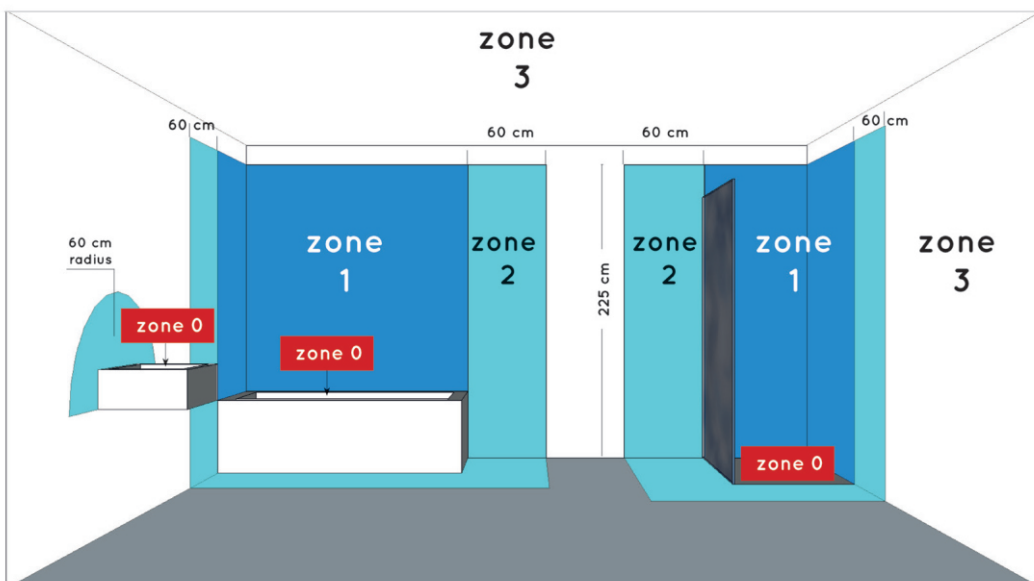

LUCIDE

item number : 28112/30/30

EAN code : 5411212281128

item number : 28112/30/31

EAN code : 5411212281135

CERES LED

General

Dimensions LxWxH : Ø21,5 cm x 4,6 cm
Height minimum : 4,6 cm
Height maximum : 4,6 cm
Dimensions shade LxWxH : Ø 21,5cm x 0,92 cm
Main material : Aluminum, PMMA,Plastic
Ceiling rose material : -
Color : Matt black&Matt white
Style : Modern
Shape : Round
Weight : 0,90 kg
Warranty : 3 years

Installation of items in bathroom:

Product specifications

Dimmable : Yes
Light direction : Around (Diffuse)
Adjustable in height : Not adjustable In Height (Before Installation)
Directional : 120°
Cable : No Cable On Product
Cable length : -
Sensor : Without Sensor
Control : Light Switch Control
IP-Class : Recessed 66, Surface mounted 44
Electric class : 2
Light source including ? : Yes
Lamp socket : No
Light source number : 136pcs
Power requirements : 220-240V~50Hz
Bulb type & maximum wattage : SMD 2016 LED,30W