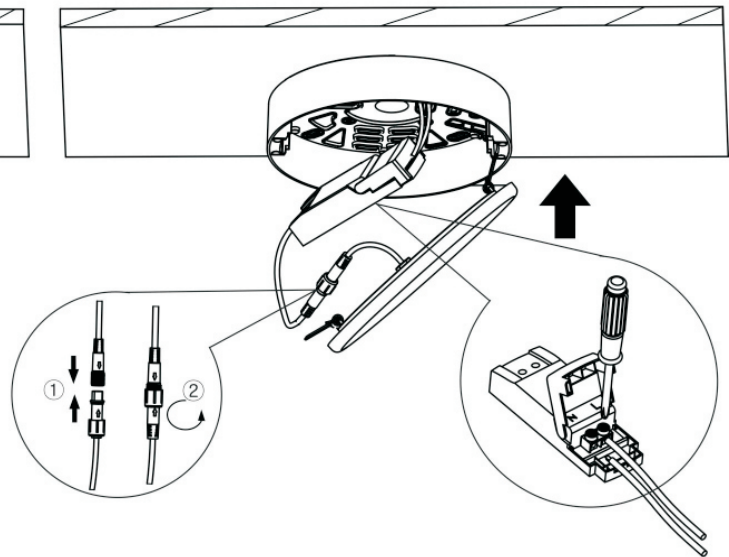

LUCIDE

item number : 28112/30/30

EAN code : 5411212281128

item number : 28112/30/31

EAN code : 5411212281135

CERES LED

General

Dimensions LxWxH : Ø21,5 cm x 4,6 cm
Height minimum : 4,6 cm
Height maximum : 4,6 cm
Dimensions shade LxWxH : Ø 21,5cm x 0,92 cm
Main material : Aluminum, PMMA,Plastic
Ceiling rose material : -
Color : Matt black&Matt white
Style : Modern
Shape : Round
Weight : 0,90 kg
Warranty : 3 years

Installation of items in bathroom:

Product specifications

Dimmable : Yes
Light direction : Around (Diffuse)
Adjustable in height : Not adjustable In Height (Before Installation)
Directional : 120°
Cable : No Cable On Product
Cable length : -
Sensor : Without Sensor
Control : Light Switch Control
IP-Class : Recessed 66, Surface mounted 44
Electric class : 2
Light source including ? : Yes
Lamp socket : No
Light source number : 136pcs
Power requirements : 220-240V~50Hz
Bulb type & maximum wattage : SMD 2016 LED,30W

Item number : 28112/30/31

EAN code : 5 411212281135

For more specifications, dimensions please visit
www.lucide.com

Surface mounted installation(IP44)

Opbouw montage(IP44)

Plafonnier(IP44)

Aufbaumontage(IP44)

①

②

③

④

Recessed installation(IP66)

Inbouw(IP66)

Installation encastrée(IP66)

Einbau(IP66)