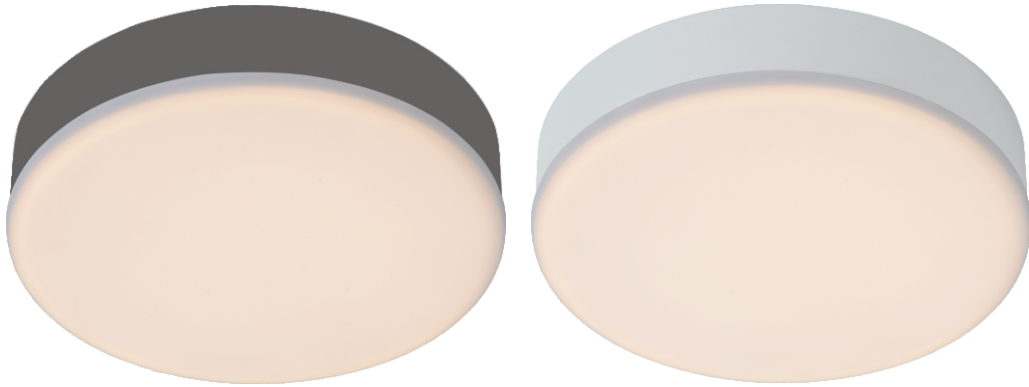

LUCIDE

item number : 28112/30/30

EAN code : 5411212281128

item number : 28112/30/31

EAN code : 5411212281135

CERES LED

General

Dimensions LxWxH : Ø21,5 cm x 4,6 cm
Height minimum : 4,6 cm
Height maximum : 4,6 cm
Dimensions shade LxWxH : Ø 21,5cm x 0,92 cm
Main material : Aluminum, PMMA,Plastic
Ceiling rose material : -
Color : Matt black&Matt white
Style : Modern
Shape : Round
Weight : 0,90 kg
Warranty : 3 years

Installation of items in bathroom:

Product specifications

Dimmable : Yes
Light direction : Around (Diffuse)
Adjustable in height : Not adjustable In Height (Before Installation)
Directional : 120°
Cable : No Cable On Product
Cable length : -
Sensor : Without Sensor
Control : Light Switch Control
IP-Class : Recessed 66, Surface mounted 44
Electric class : 2
Light source including ? : Yes
Lamp socket : No
Light source number : 136pcs
Power requirements : 220-240V~50Hz
Bulb type & maximum wattage : SMD 2016 LED,30W

IP classifications	zone 0	zone 1 minimum	zone 2 minimum	zone 3 minimum

For more specifications of this product please visit www.lucide.com

LUCIDE

CERES LED

Item number : 28112/30/30

EAN code : 5 411212281128

Item number : 28112/30/31

EAN code : 5 411212281135

For more specifications, dimensions please visit
www.lucide.com

Surface mounted installation(IP44)

Opbouw montage(IP44)

Plafonnier(IP44)

Aufbaumontage(IP44)