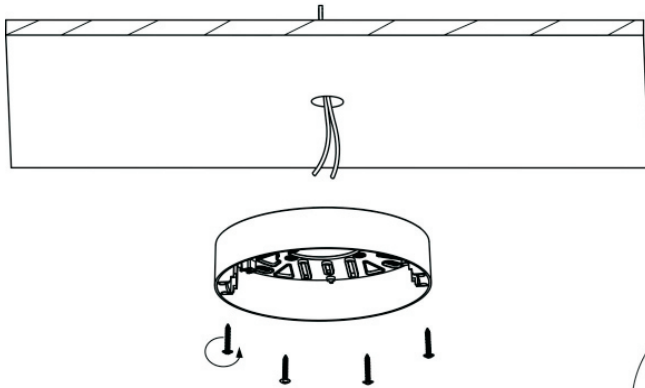

LUCIDE

item number : 28112/30/30

EAN code : 5411212281128

item number : 28112/30/31

EAN code : 5411212281135

CERES LED

General

Dimensions LxWxH : Ø21,5 cm x 4,6 cm
Height minimum : 4,6 cm
Height maximum : 4,6 cm
Dimensions shade LxWxH : Ø 21,5cm x 0,92 cm
Main material : Aluminum, PMMA,Plastic
Ceiling rose material : -
Color : Matt black&Matt white
Style : Modern
Shape : Round
Weight : 0,90 kg
Warranty : 3 years

Installation of items in bathroom:

Product specifications

Dimmable : Yes
Light direction : Around (Diffuse)
Adjustable in height : Not adjustable In Height (Before Installation)
Directional : 120°
Cable : No Cable On Product
Cable length : -
Sensor : Without Sensor
Control : Light Switch Control
IP-Class : Recessed 66, Surface mounted 44
Electric class : 2
Light source including ? : Yes
Lamp socket : No
Light source number : 136pcs
Power requirements : 220-240V~50Hz
Bulb type & maximum wattage : SMD 2016 LED,30W

Item number : 28112/30/31

EAN code : 5 411212281135

For more specifications, dimensions please visit
www.lucide.com

Surface mounted installation(IP44)

Opbouw montage(IP44)

Plafonnier(IP44)

Aufbaumontage(IP44)

①

②

③

④

Recessed installation(IP66)

Inbouw(IP66)

Installation encastrée(IP66)

Einbau(IP66)