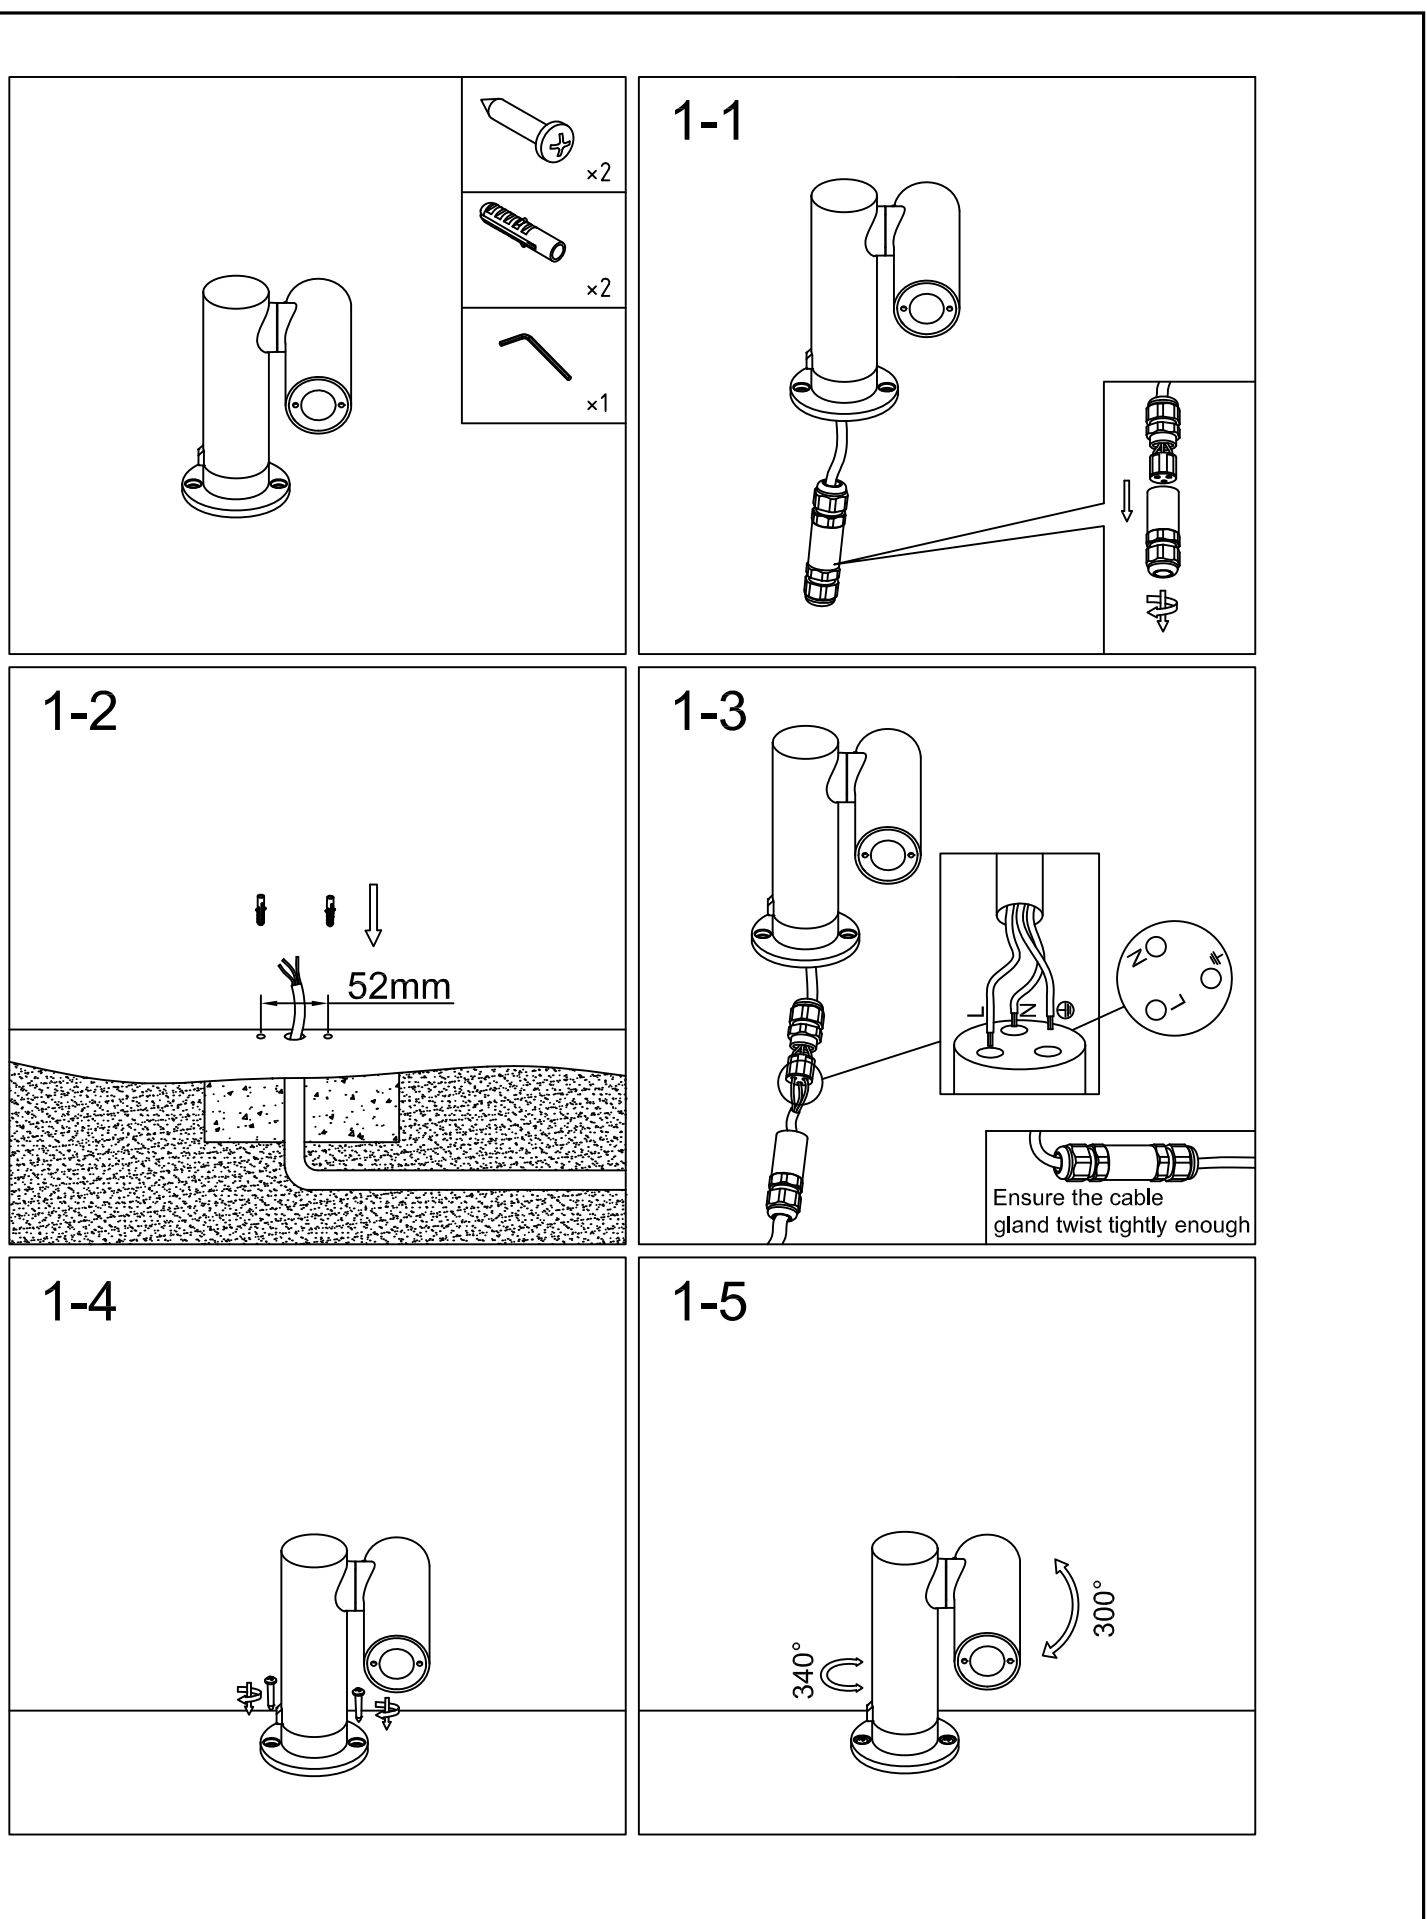

LUCIDE

INSTALLATION DRAWING SPECIFICATIONS

Dit product bevat een lichtbron van energie-efficiëntieklasse F
Ce produit contient une source lumineuse de classe énergétique F
This product contains a light source of energy efficiency class F
Dieses Produkt enthält eine Lichtquelle der Energieeffizienzklasse F
Ten produkt zawiera ród o wiat a o klasie efektywno ci energetycznej F