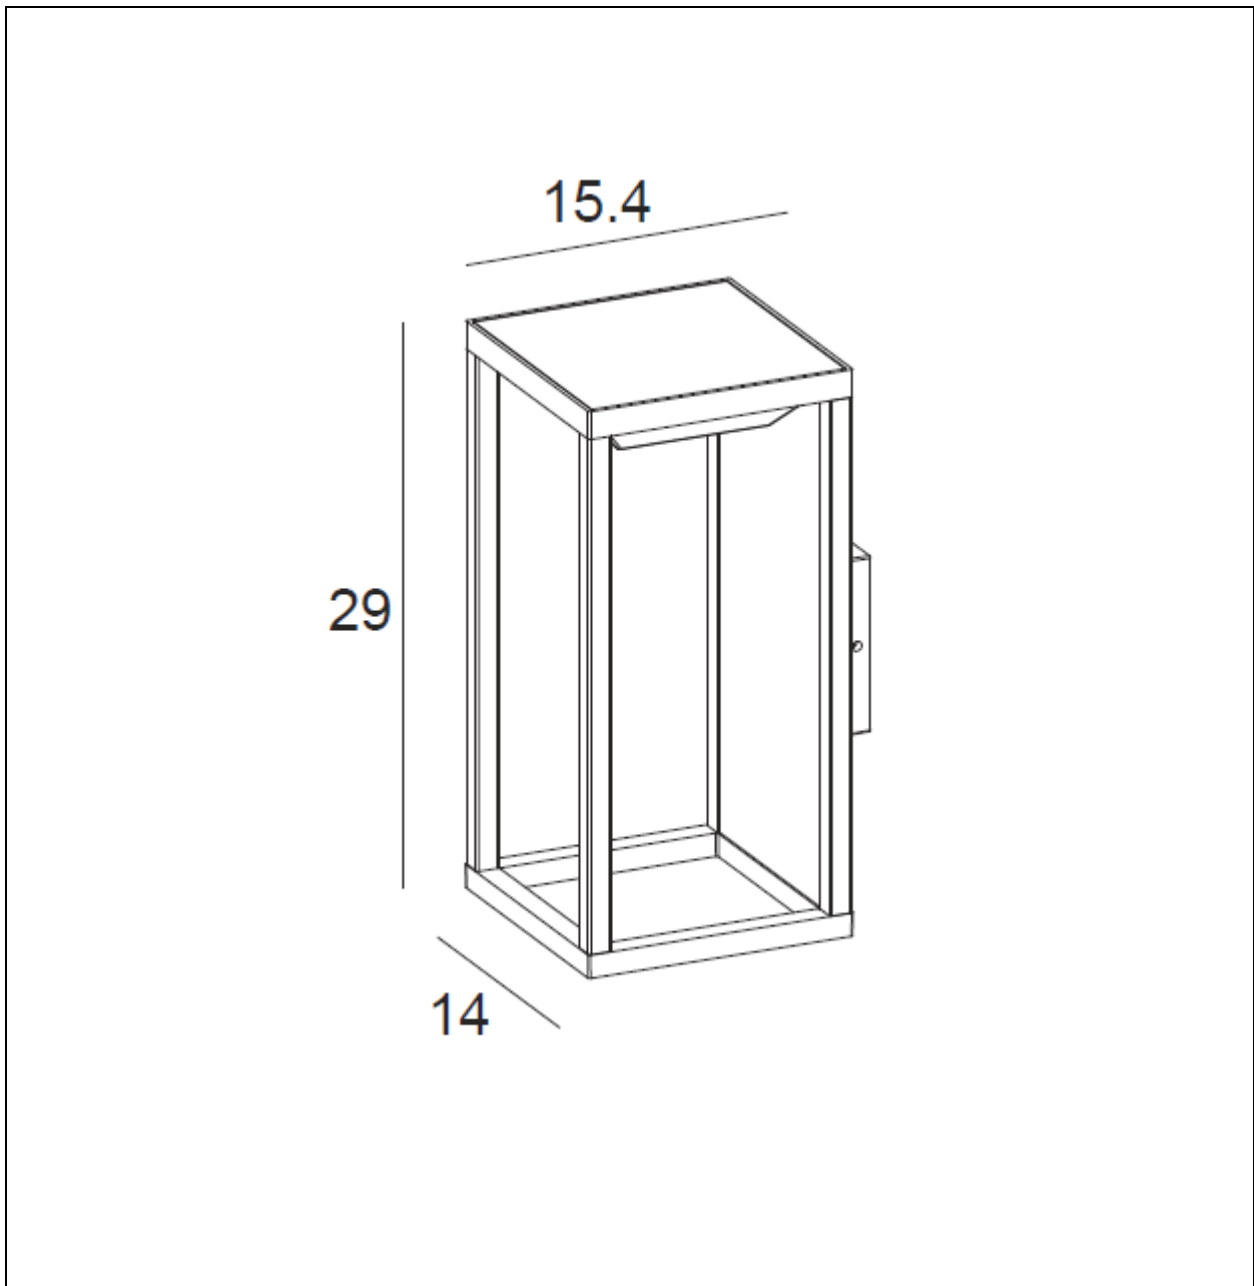

LUCIDE

Item number: 27891/02/30

Technical details

Materials used:	Die-cast Aluminium
Color:	Black
Dimmable and how is fixture dimmable	No
Size:	Height: 29CM
	Length: 15.4CM
	Width: 14CM
	Net weight: 1.50KG
Power requirements:	DC 3.7V
Bulb type and maximum wattage:	LED Max. 2.2W
Number of bulbs:	25x0.09W LED
IP degree:	IP54