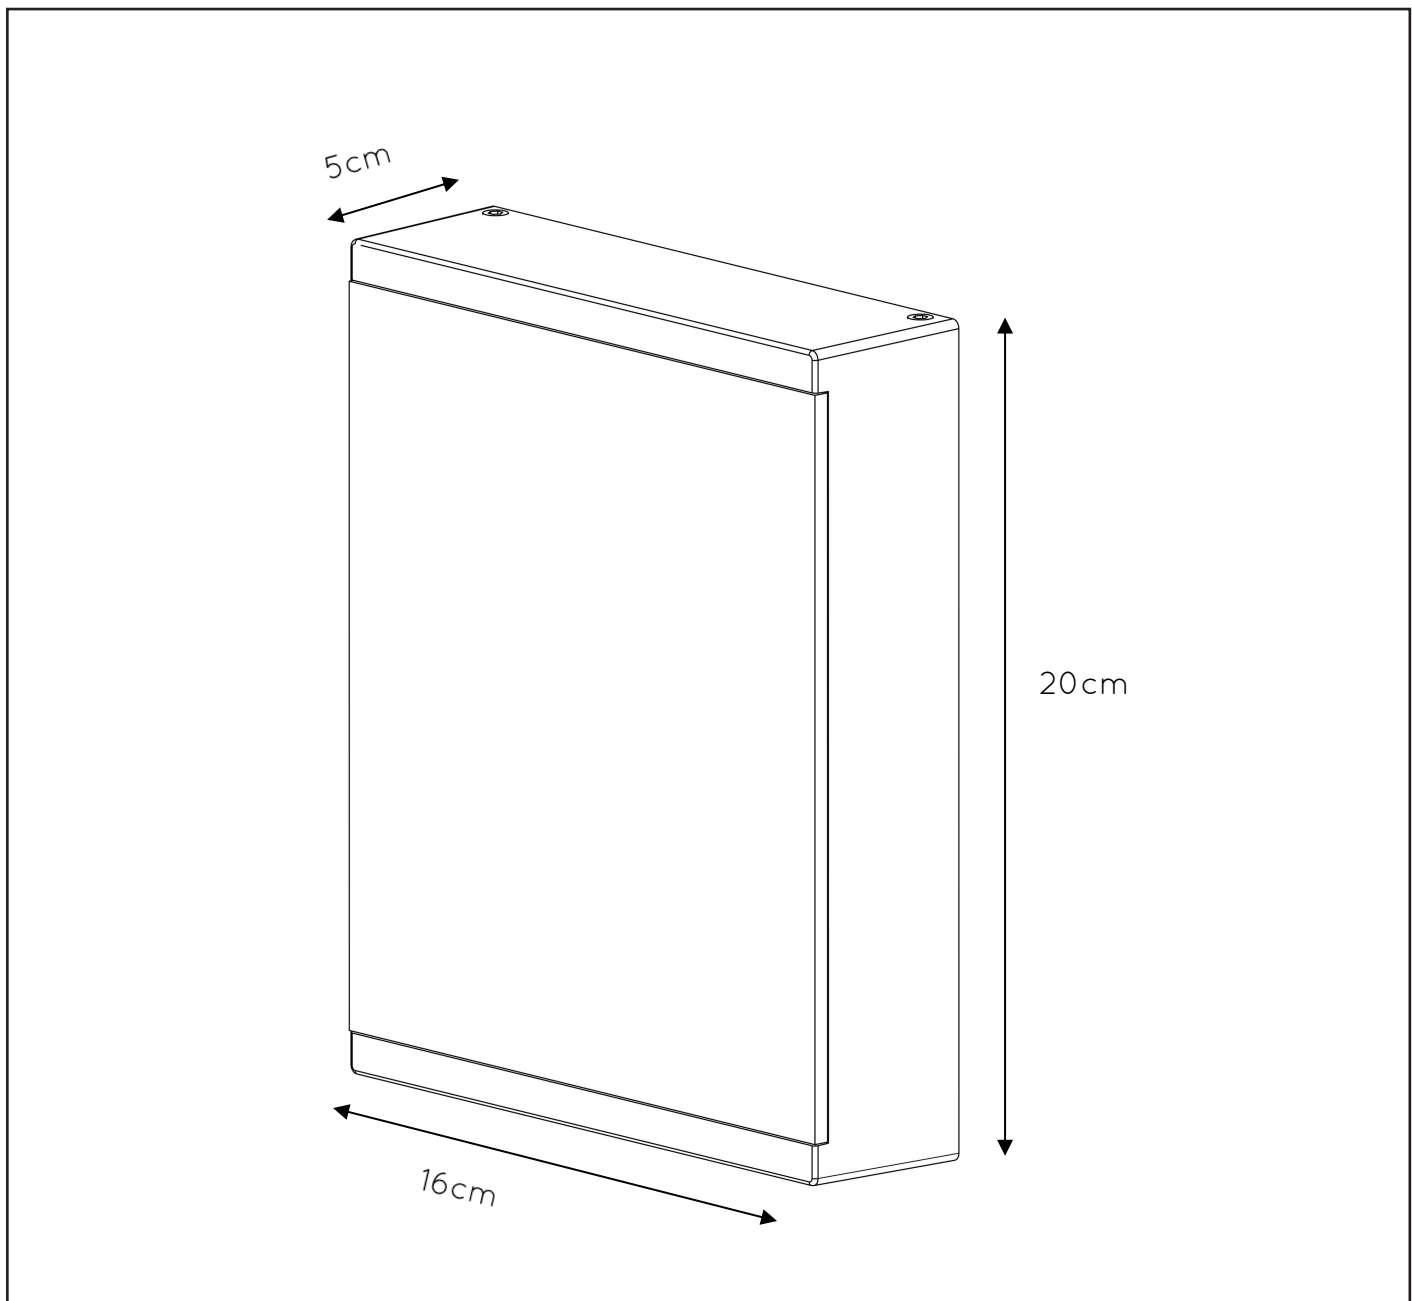

LUCIDE

GENERAL SPECIFICATIONS

item number : 27879/06/30
EAN code : 5411212271440

CADRA-LED

General

Dimensions LxWxH : 16 cm x 5 cm x 20 cm
Height minimum : 20 cm
Height maximum : 20 cm
Dimensions shade LxWxH : -
Main material : Aluminum
Ceiling rose material : -
Color : Black
Style : Modern
Shape : Rectangle
Weight : 1.23 kg
Warranty : 3 years

IP44

IP54

IP65

IP67

Explanation of IP numbers for degrees of protection, see safety instruction manual in the box.

Product specifications

Dimmable : No
Light direction : Downlight
Adjustable in height : No
Directional : Not Directional
Cable : No
Cable length : -
Sensor : Without Sensor
Control : Light Switch Control
IP-Class : 54
Electric class : 1
Light source including ? : Yes
Lamp socket : Integrated LED
Light source number : 18
Power requirements : 220-240V~50Hz
Bulb type & maximum wattage : 6W SMD LED

For more specifications of this product please visit
www.lucide.com

LUCIDE

TECHNICAL DRAWING & DIMENSIONS

CADRA-LED

Item number : 27879/06/30

EAN code : 5411212271440

For more specifications of this product please visit
www.lucide.com