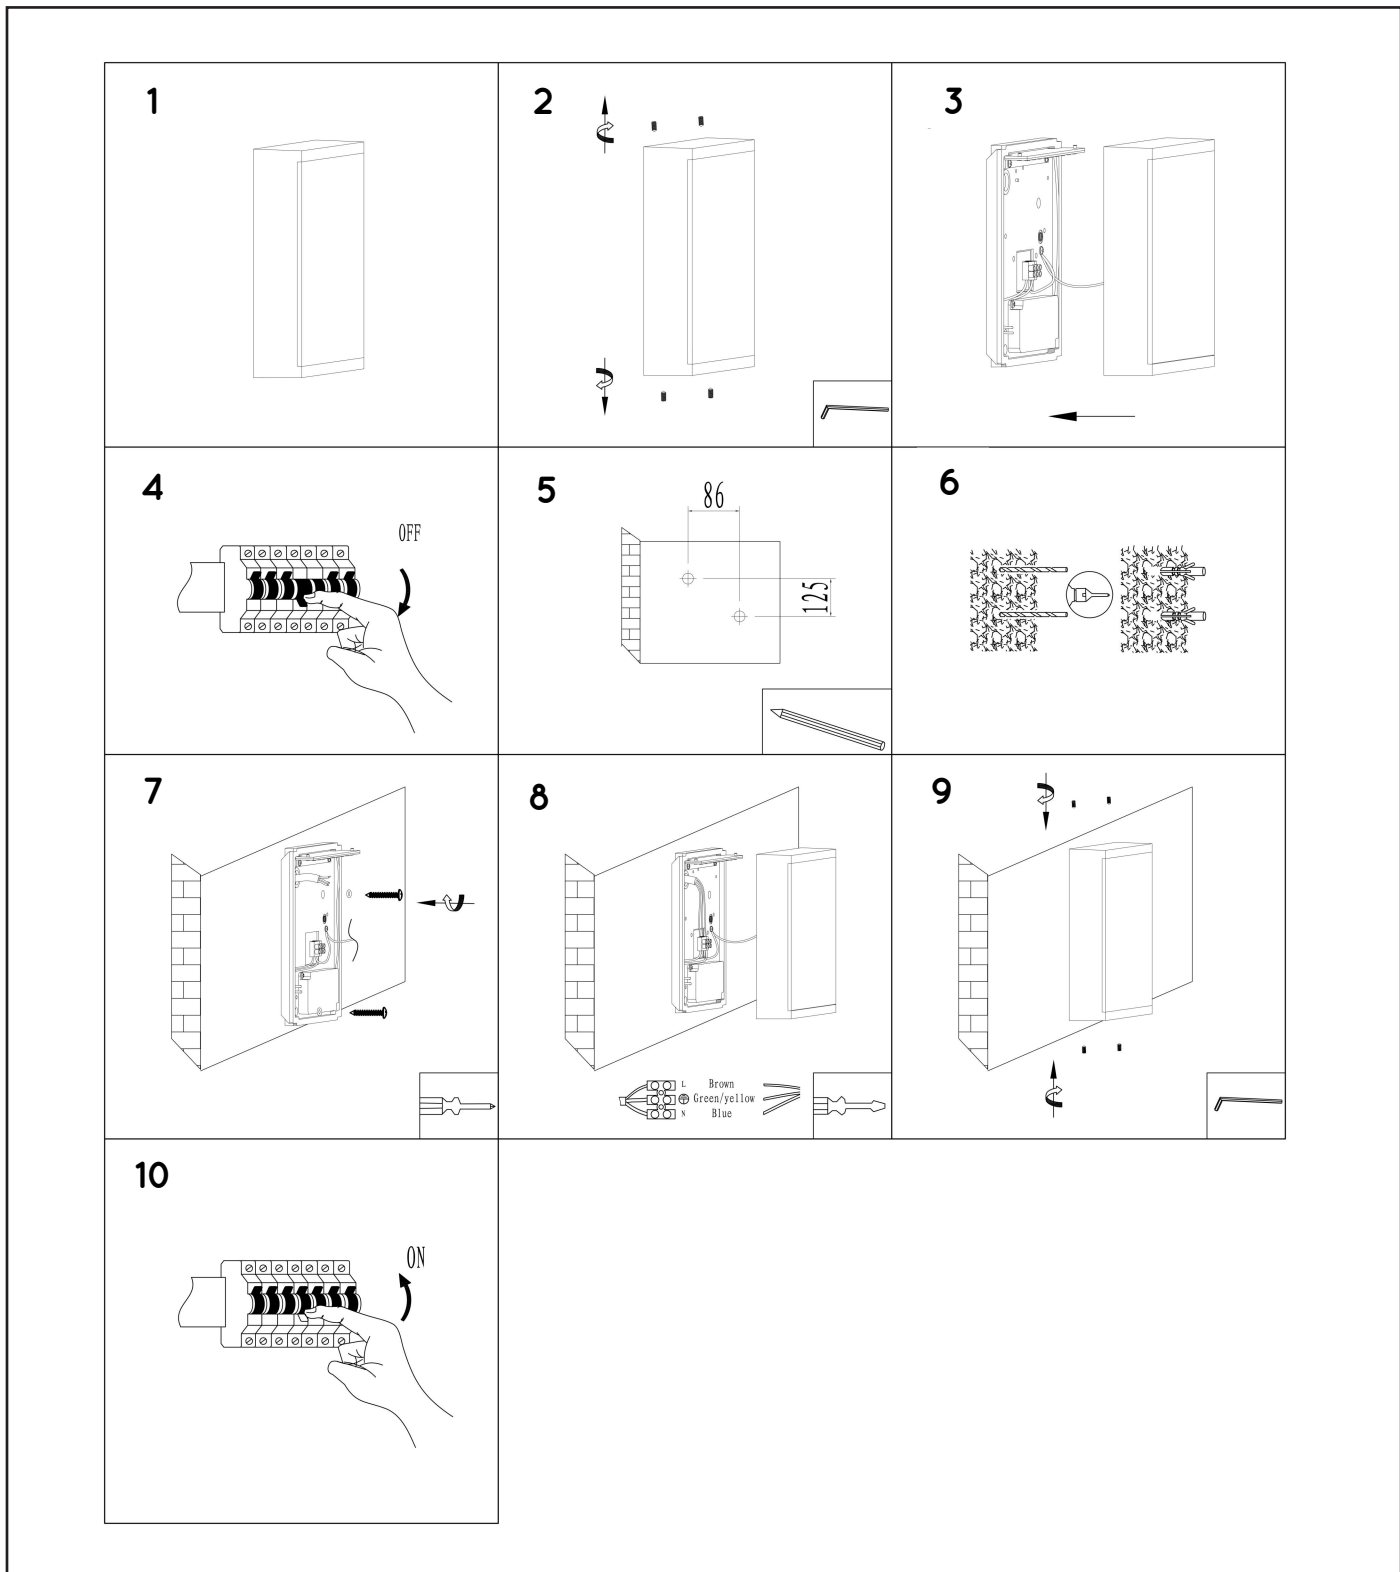

LUCIDE

INSTALLATION DRAWING SPECIFICATIONS

Dit product bevat een lichtbron van energie-efficiëntieklasse G
Ce produit contient une source lumineuse de classe énergétique G
This product contains a light source of energy efficiency class G
Dieses Produkt enthält eine Lichtquelle der Energieeffizienzklasse G
Ten produkt zawiera ród o wiat a o klasie efektywno ci energetycznej G