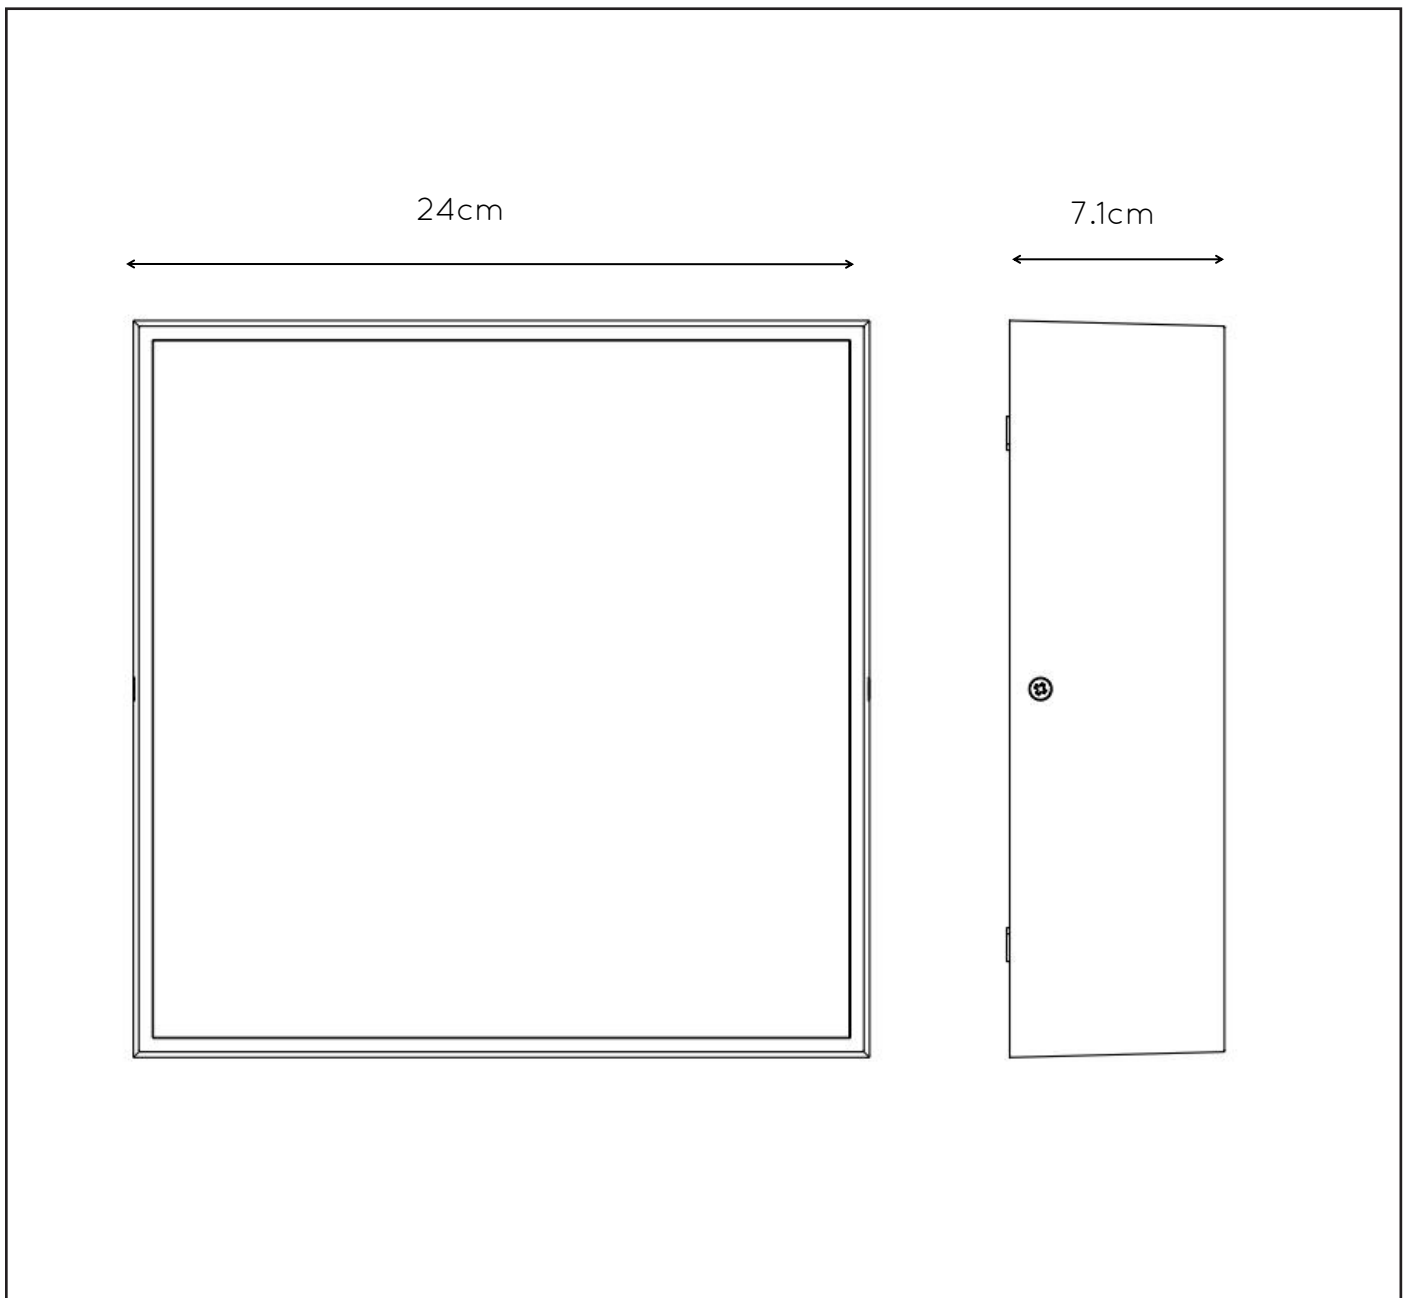

LUCIDE

item number : 27816/10/29
EAN code : 5411212271839

ROXANE

General

Dimensions LxWxH : 24 cm x 24 cm x 7.1 cm
 Height minimum : 7.1 cm
 Height maximum : 7.1 cm
 Dimensions shade LxWxH :-
 Main material : Aluminum
 Ceiling rose material : -
 Color : Dark Grey
 Style : Modern
 Shape : Square
 Weight : 2.2 kg
 Warranty : 3 years

Installation of items in bathroom:

Product specifications

Dimmable : No
 Light direction : Downlight
 Adjustable in height : No
 Directional : Not Directional
 Cable : No
 Cable length : -
 Sensor : Without Sensor
 Control : Light Switch Control
 IP-Class : 54
 Electric class : 1
 Light source including ? : Yes
 Lamp socket : LED
 Light source number : 100
 Power requirements : 220-240V ~50Hz
 Bulb type & maximum wattage : 10W SMD LED

For more specifications of
this product please visit
www.lucide.com

LUCIDE

TECHNICAL DRAWING & DIMENSIONS

ROXANE

Item number : 27816/10/29

EAN code : 5411212271839

For more specifications, dimensions please visit
www.lucide.com

INSTALLATION DRAWING SPECIFICATIONS

Dit product bevat een lichtbron van energie-efficiëntieklasse F

Ce produit contient une source lumineuse de classe énergétique F

This product contains a light source of energy efficiency class F