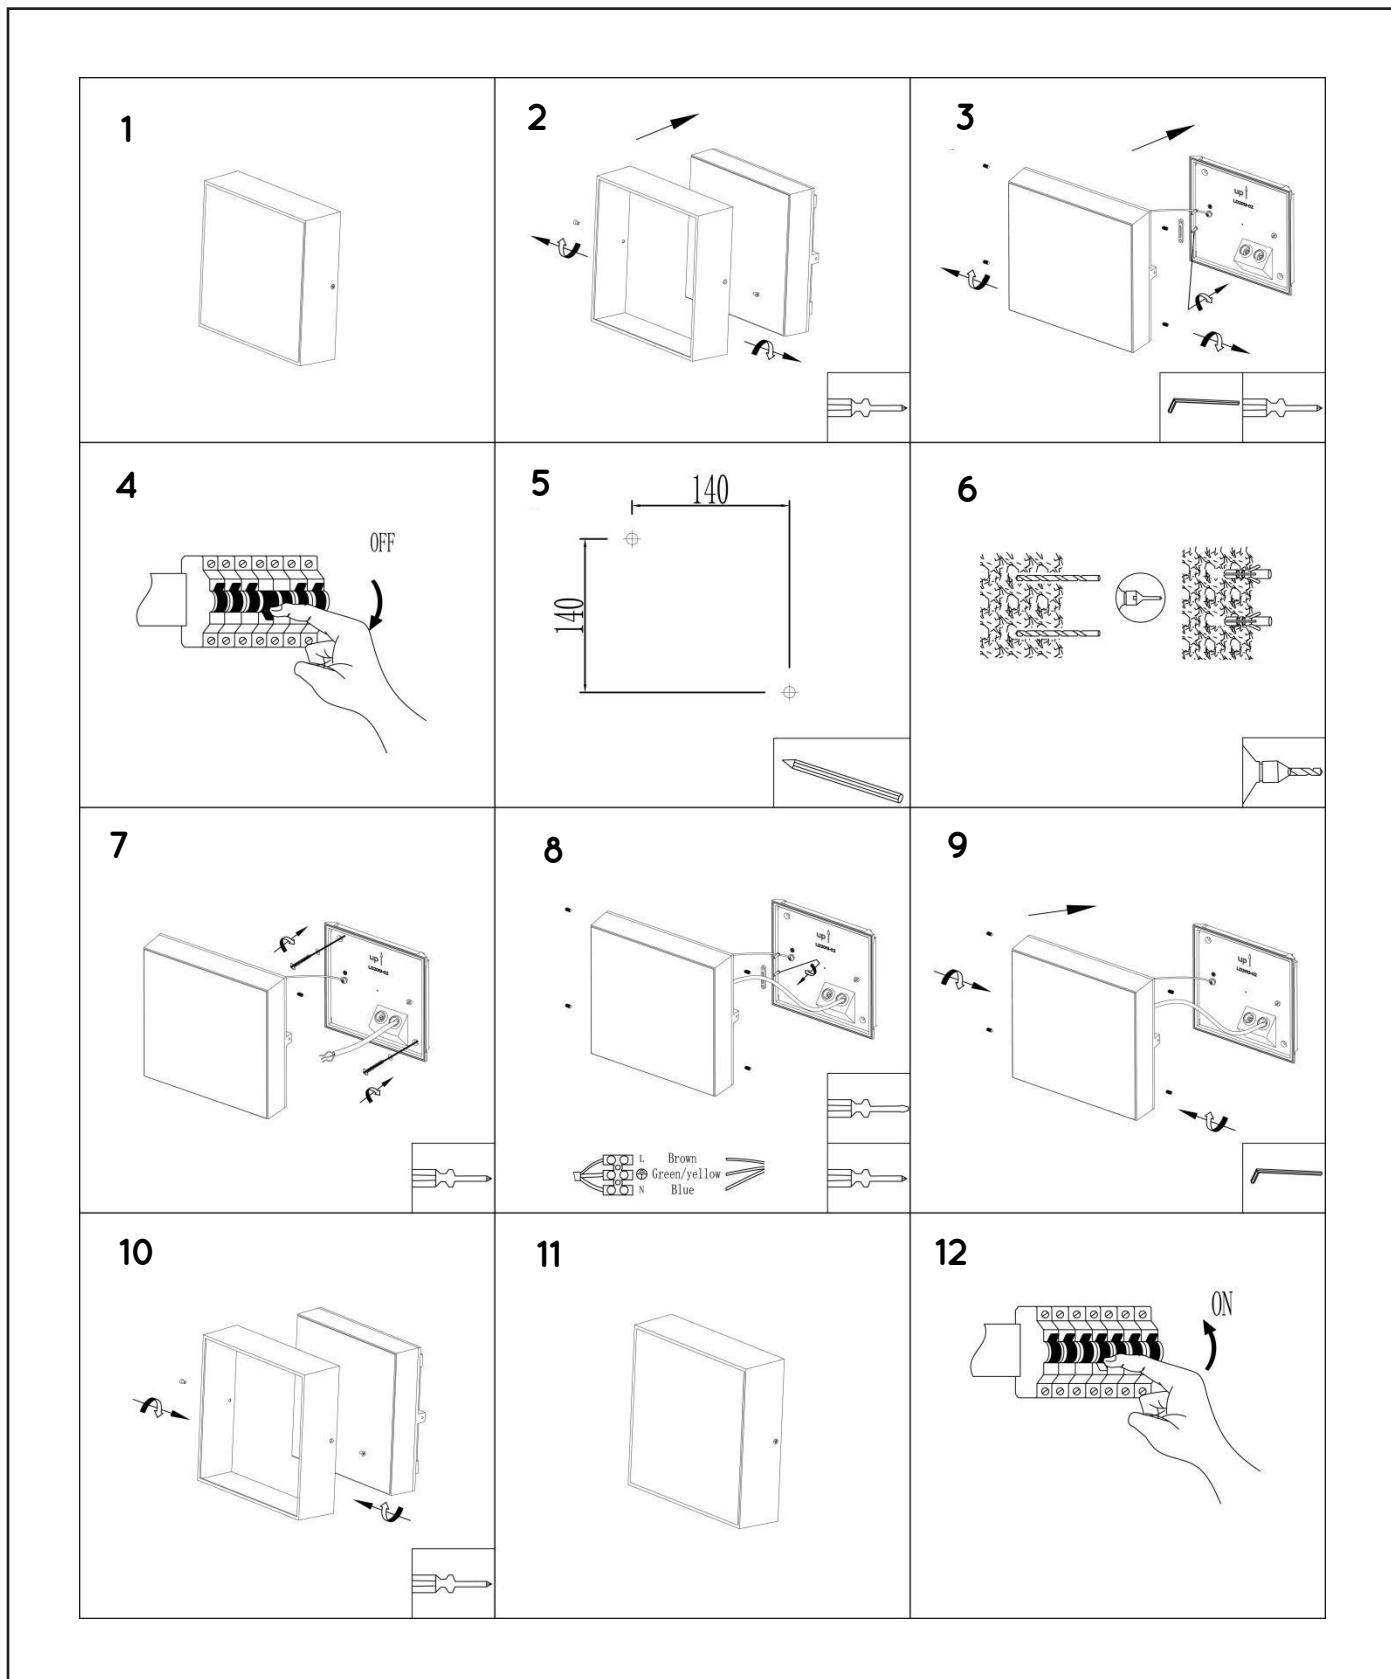

INSTALLATION DRAWING SPECIFICATIONS

Dit product bevat een lichtbron van energie-efficiëntieklasse F

Ce produit contient une source lumineuse de classe énergétique F

This product contains a light source of energy efficiency class F

Dieses Produkt enthält eine Lichtquelle der Energieeffizienzklasse F

Ten produkt zawiera źródło światła o klasie efektywności energetycznej F