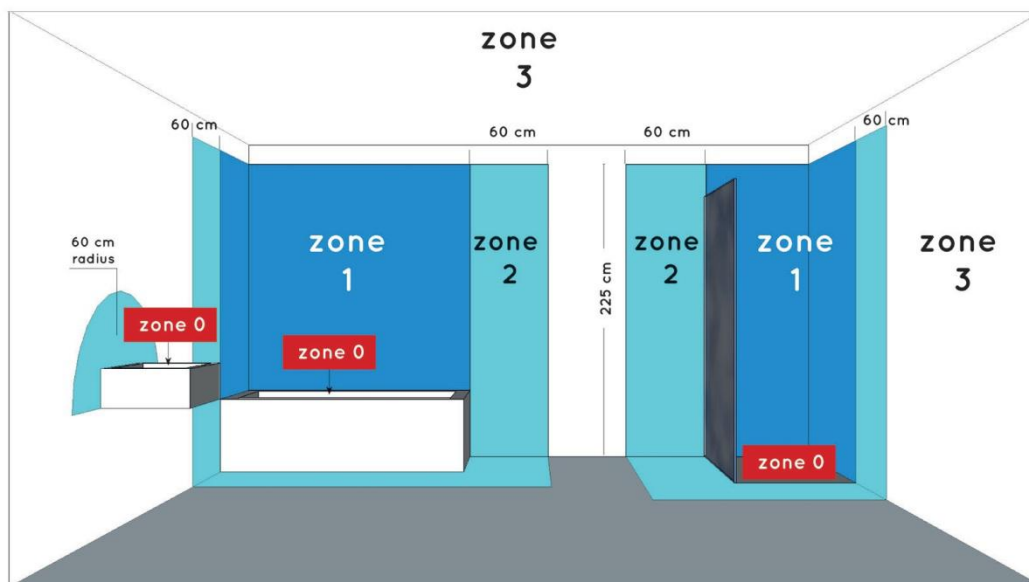

LUCIDE

item number : 27816/10/29
EAN code : 5411212271839

ROXANE

General

Dimensions LxWxH : 24 cm x 24 cm x 7.1 cm
 Height minimum : 7.1 cm
 Height maximum : 7.1 cm
 Dimensions shade LxWxH :-
 Main material : Aluminum
 Ceiling rose material : -
 Color : Dark Grey
 Style : Modern
 Shape : Square
 Weight : 2.2 kg
 Warranty : 3 years

Installation of items in bathroom:

Product specifications

Dimmable : No
 Light direction : Downlight
 Adjustable in height : No
 Directional : Not Directional
 Cable : No
 Cable length : -
 Sensor : Without Sensor
 Control : Light Switch Control
 IP-Class : 54
 Electric class : 1
 Light source including ? : Yes
 Lamp socket : LED
 Light source number : 100
 Power requirements : 220-240V ~50Hz
 Bulb type & maximum wattage : 10W SMD LED