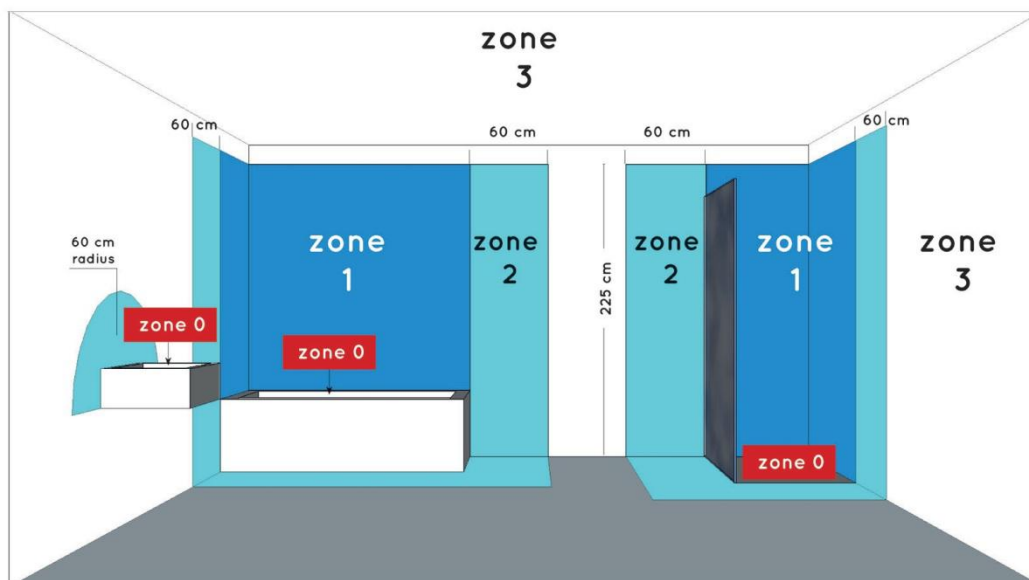

### General

Dimensions LxWxH : 25 cm x 25 cm x 7 cm  
Height minimum : 7 cm  
Height maximum : 7 cm  
Dimensions shade LxWxH :-  
Main material : Aluminum  
Ceiling rose material : -  
Color : Dark Grey  
Style : Modern  
Shape : Round  
Weight : 1.8 kg  
Warranty : 3 years

### Installation of items in bathroom:

### Product specifications

Dimmable : No  
Light direction : Downlight  
Adjustable in height : No  
Directional : Not Directional  
Cable : No  
Cable length : -  
Sensor : Without Sensor  
Control : Light Switch Control  
IP-Class : 65  
Electric class : 1  
Light source including ? : Yes  
Lamp socket : LED  
Light source number : 80  
Power requirements : 220-240V ~50Hz  
Bulb type & maximum wattage : 10W SMD LED