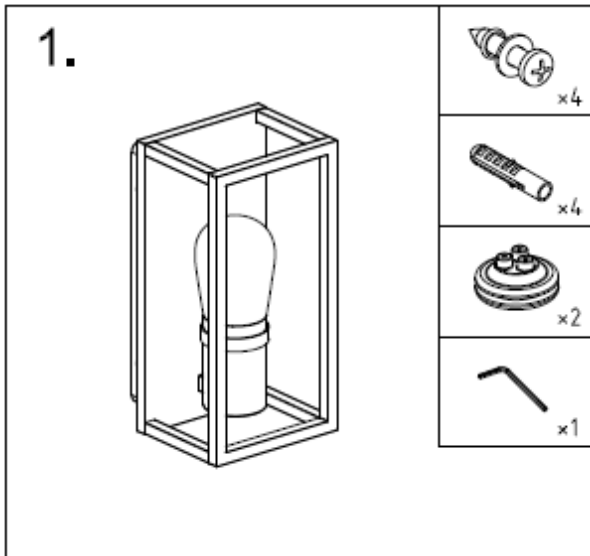

L U C I D E

Item number: 27200/01/30

Technical details

Materials used:	Die-cast Aluminium
Color:	Black
Dimmable and how is fixture dimmable	
Size:	Height: 25CM
	Length: 12.5CM
	Width: 12.6CM
	Net weight: 1.16KG
Power requirements:	220-240V
Bulb type and maximum wattage:	E14 LED Max.6W
Number of bulbs:	1xE14
IP degree:	IP54