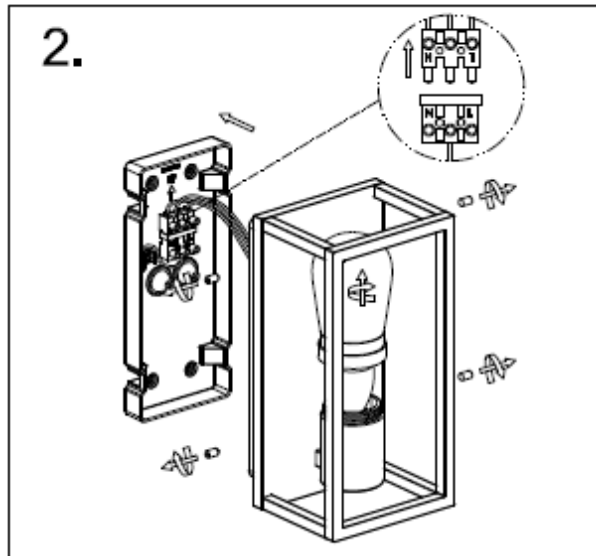

L U C I D E

Item number: 27200/01/30

Technical details

Materials used:	Die-cast Aluminium
Color:	Black
Dimmable and how is fixture dimmable	
Size:	Height: 25CM
	Length: 12.5CM
	Width: 12.6CM
	Net weight: 1.16KG
Power requirements:	220-240V
Bulb type and maximum wattage:	E14 LED Max.6W
Number of bulbs:	1xE14
IP degree:	IP54