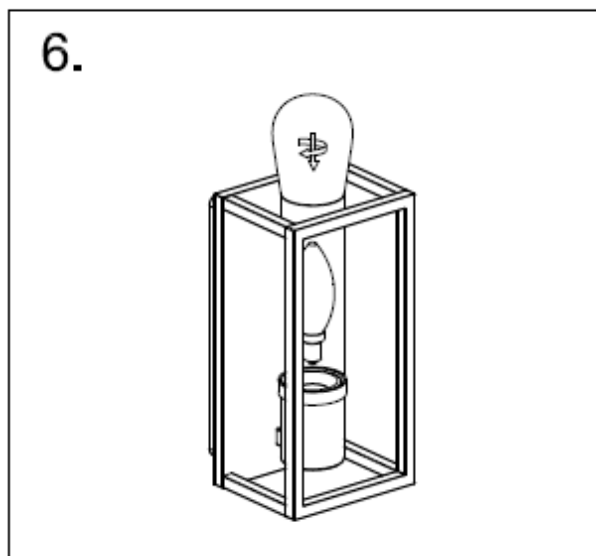

L U C I D E

Item number: 27200/01/30

Technical details

Materials used:	Die-cast Aluminium
Color:	Black
Dimmable and how is fixture dimmable	
Size:	Height: 25CM
	Length: 12.5CM
	Width: 12.6CM
	Net weight: 1.16KG
Power requirements:	220-240V
Bulb type and maximum wattage:	E14 LED Max.6W
Number of bulbs:	1xE14
IP degree:	IP54