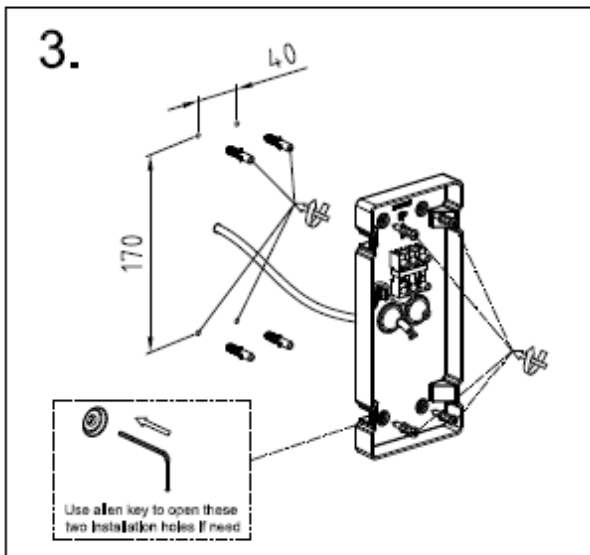

L U C I D E

Item number: 27200/01/30

Technical details

Materials used:	Die-cast Aluminium
Color:	Black
Dimmable and how is fixture dimmable	
Size:	Height: 25CM
	Length: 12.5CM
	Width: 12.6CM
	Net weight: 1.16KG
Power requirements:	220-240V
Bulb type and maximum wattage:	E14 LED Max.6W
Number of bulbs:	1xE14
IP degree:	IP54