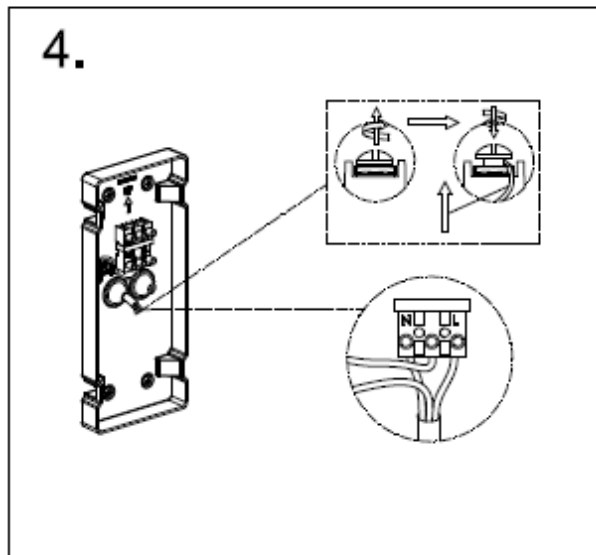

L U C I D E

Item number: 27200/01/30

Technical details

Materials used:	Die-cast Aluminium
Color:	Black
Dimmable and how is fixture dimmable	
Size:	Height: 25CM
	Length: 12.5CM
	Width: 12.6CM
	Net weight: 1.16KG
Power requirements:	220-240V
Bulb type and maximum wattage:	E14 LED Max.6W
Number of bulbs:	1xE14
IP degree:	IP54