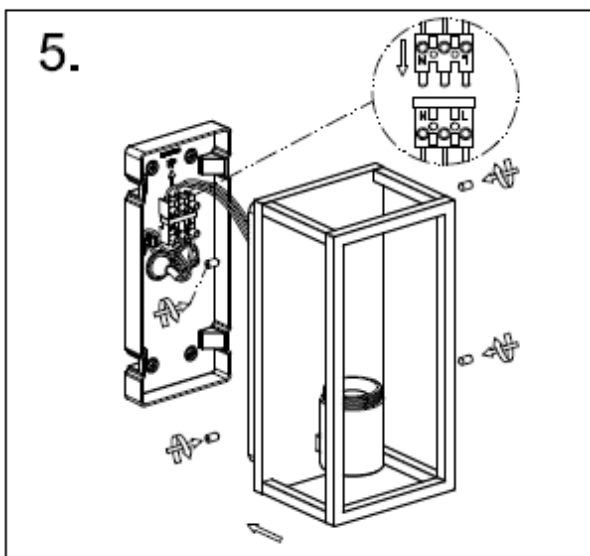

L U C I D E

Item number: 27200/01/30

Technical details

Materials used:	Die-cast Aluminium
Color:	Black
Dimmable and how is fixture dimmable	
Size:	Height: 25CM
	Length: 12.5CM
	Width: 12.6CM
	Net weight: 1.16KG
Power requirements:	220-240V
Bulb type and maximum wattage:	E14 LED Max.6W
Number of bulbs:	1xE14
IP degree:	IP54