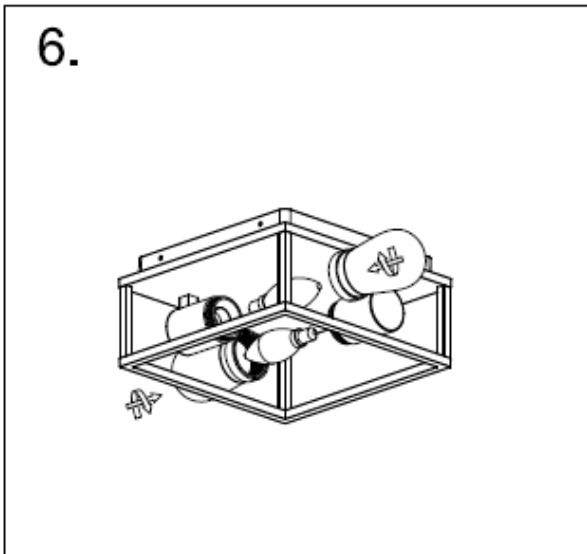

L U C I D E

Item number: 27100/02/31

Technical details

Materials used:	Die-cast Aluminium
Color:	White
Dimmable and how is fixture dimmable	
Size:	Height: 12.6CM
	Length: 25CM
	Width: 25CM
	Net weight: 1.96KG
Power requirements:	220-240V
Bulb type and maximum wattage:	E14 LED Max.2x6W
Number of bulbs:	2xE14
IP degree:	IP54