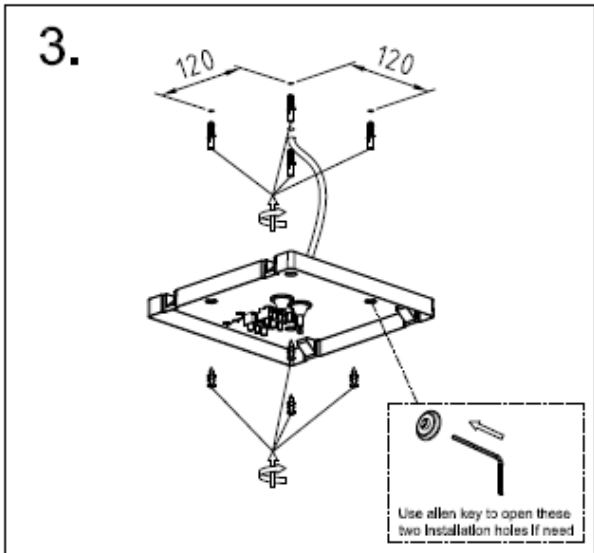

L U C I D E

Item number: 27100/02/31

Technical details

Materials used:	Die-cast Aluminium
Color:	White
Dimmable and how is fixture dimmable	
Size:	Height: 12.6CM
	Length: 25CM
	Width: 25CM
	Net weight: 1.96KG
Power requirements:	220-240V
Bulb type and maximum wattage:	E14 LED Max.2x6W
Number of bulbs:	2xE14
IP degree:	IP54