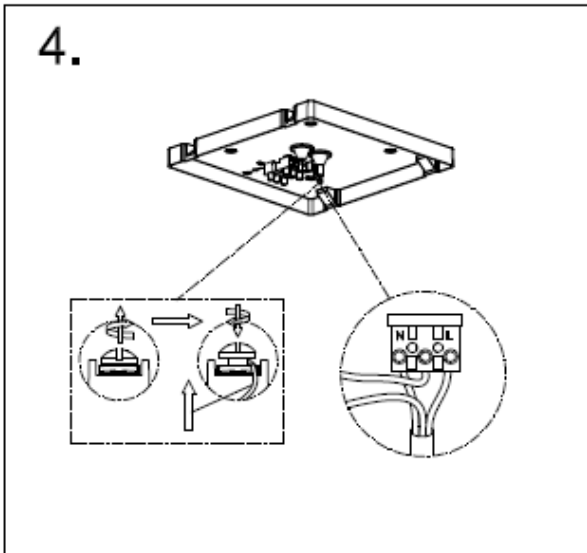

L U C I D E

Item number: 27100/02/31

Technical details

Materials used:	Die-cast Aluminium
Color:	White
Dimmable and how is fixture dimmable	
Size:	Height: 12.6CM
	Length: 25CM
	Width: 25CM
	Net weight: 1.96KG
Power requirements:	220-240V
Bulb type and maximum wattage:	E14 LED Max.2x6W
Number of bulbs:	2xE14
IP degree:	IP54