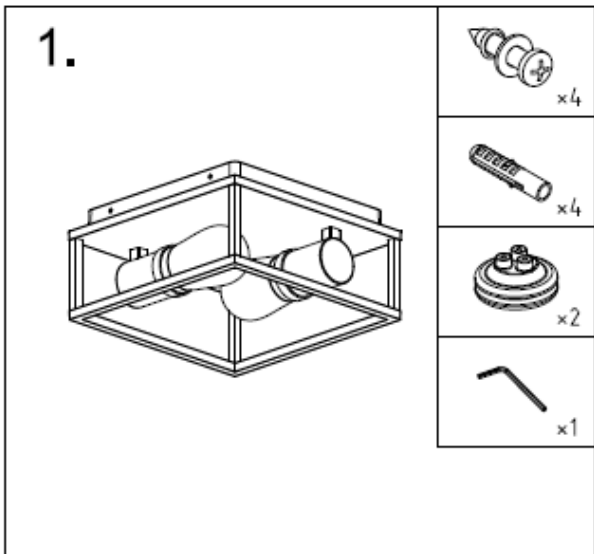

L U C I D E

Item number: 27100/02/31

Technical details

Materials used:	Die-cast Aluminium
Color:	White
Dimmable and how is fixture dimmable	
Size:	Height: 12.6CM
	Length: 25CM
	Width: 25CM
	Net weight: 1.96KG
Power requirements:	220-240V
Bulb type and maximum wattage:	E14 LED Max.2x6W
Number of bulbs:	2xE14
IP degree:	IP54