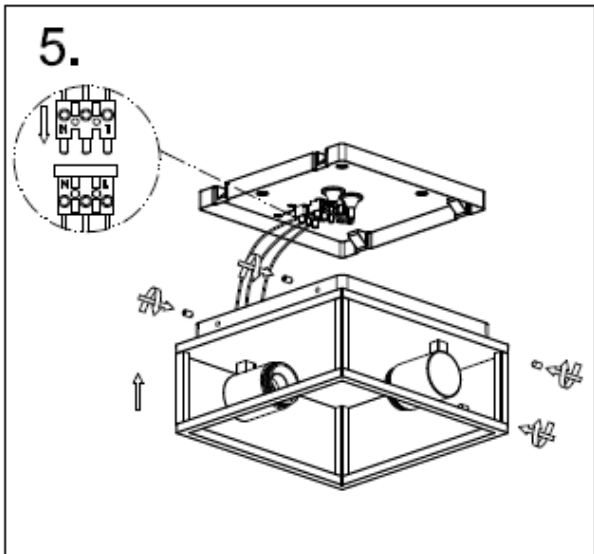

L U C I D E

Item number: 27100/02/31

Technical details

Materials used:	Die-cast Aluminium
Color:	White
Dimmable and how is fixture dimmable	
Size:	Height: 12.6CM
	Length: 25CM
	Width: 25CM
	Net weight: 1.96KG
Power requirements:	220-240V
Bulb type and maximum wattage:	E14 LED Max.2x6W
Number of bulbs:	2xE14
IP degree:	IP54