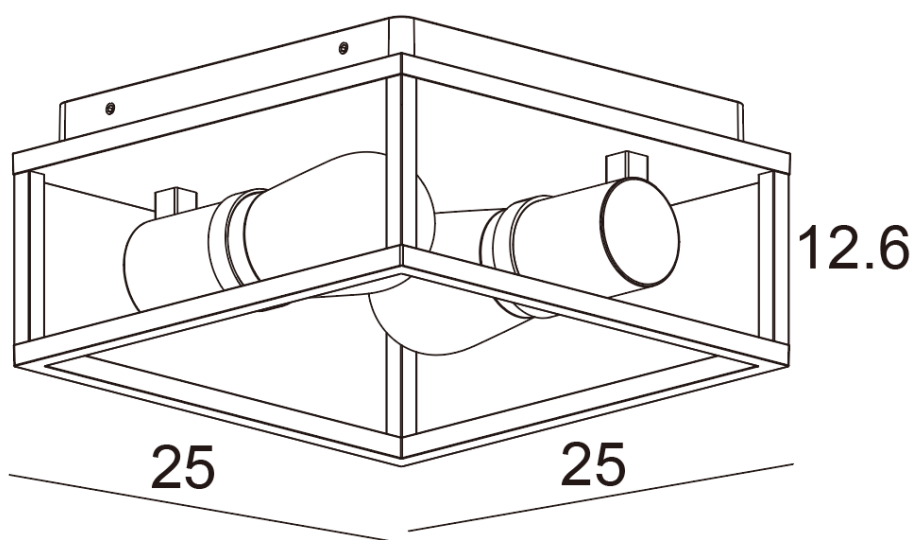

L U C I D E

Item number: 27100/02/31

Technical details

Materials used:	Die-cast Aluminium
Color:	White
Dimmable and how is fixture dimmable	
Size:	Height: 12.6CM
	Length: 25CM
	Width: 25CM
	Net weight: 1.96KG
Power requirements:	220-240V
Bulb type and maximum wattage:	E14 LED Max.2x6W
Number of bulbs:	2xE14
IP degree:	IP54