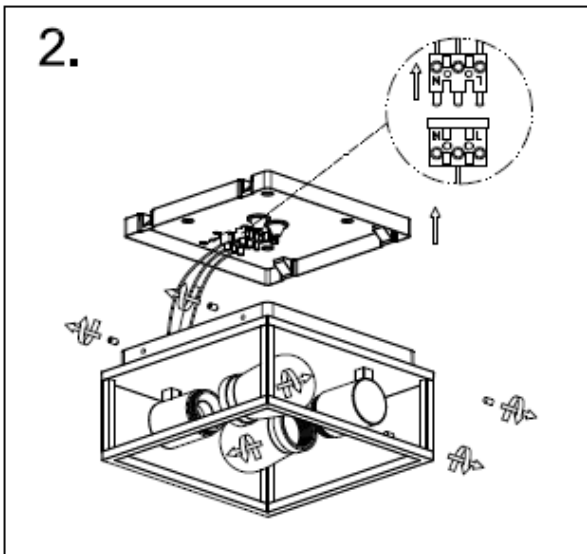

L U C I D E

Item number: 27100/02/31

Technical details

Materials used:	Die-cast Aluminium
Color:	White
Dimmable and how is fixture dimmable	
Size:	Height: 12.6CM
	Length: 25CM
	Width: 25CM
	Net weight: 1.96KG
Power requirements:	220-240V
Bulb type and maximum wattage:	E14 LED Max.2x6W
Number of bulbs:	2xE14
IP degree:	IP54