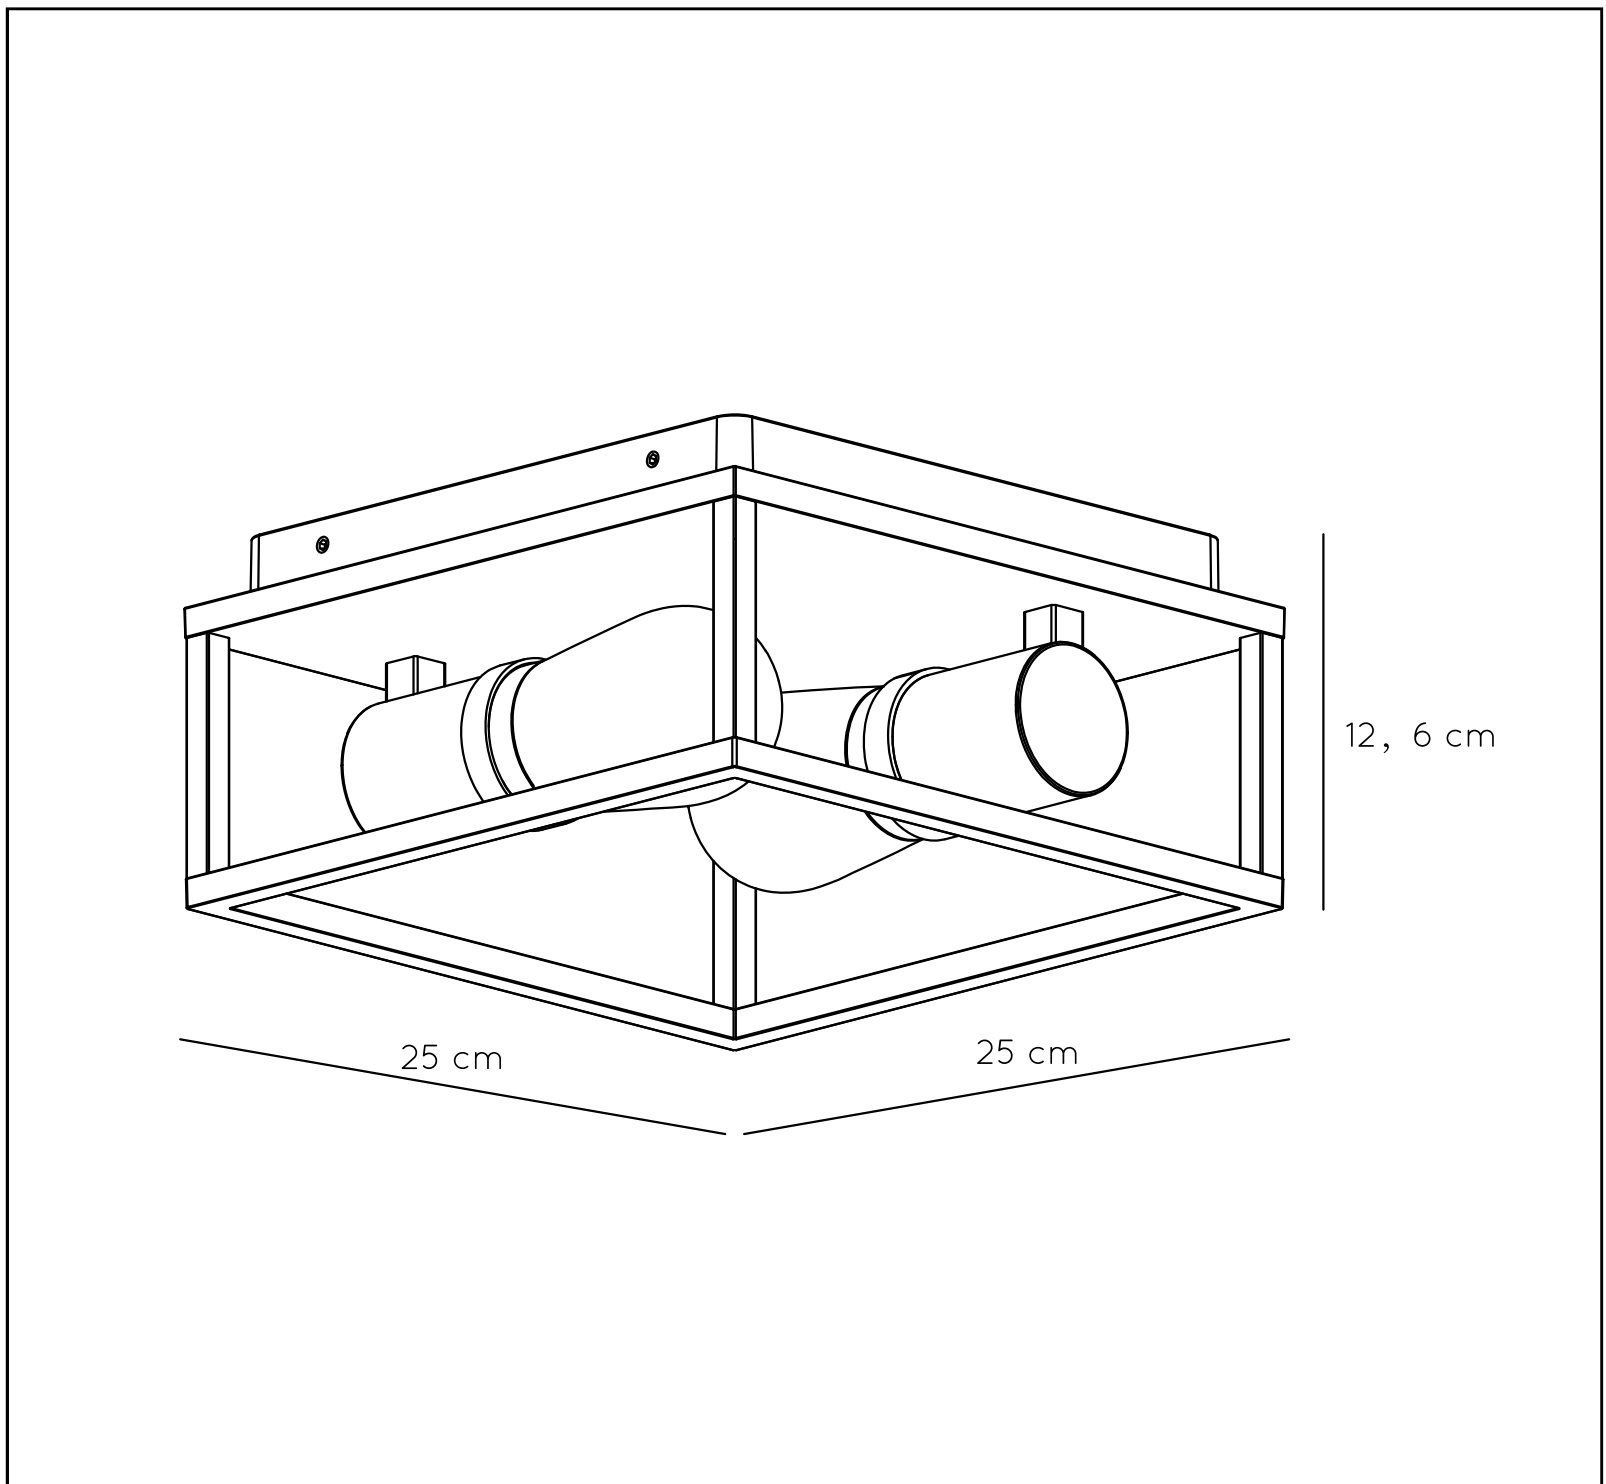

LUCIDE

TECHNICAL DRAWING & DIMENSIONS

CARLYN

Item number : 27100/02/30

EAN code : 5411212271709

For more specifications, dimensions please visit

www.lucide.com