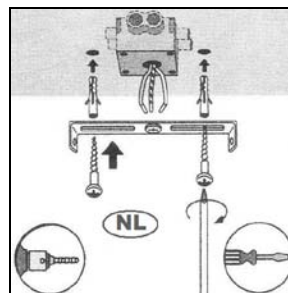

#### Technical details

Materials used:	metal
Color:	Satin Nickel
Dimmable and how is fixture dimmable	NO
Size:	Height: 16.8cm
	Length: 29cm
	Width: 29cm
	Net weight: 1.5kg
Power requirements:	220-240V~50Hz
Bulb type and maximum wattage:	G9 LED Max.2.5W
Number of bulbs:	8XG9
IP degree:	IP20