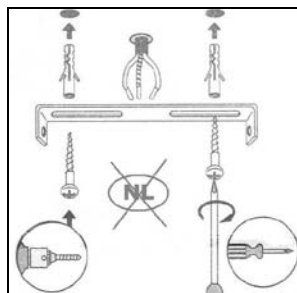

#### Technical details

Materials used:	metal
Color:	Satin Nickel
Dimmable and how is fixture dimmable	NO
Size:	Height: 16.8cm
	Length: 29cm
	Width: 29cm
	Net weight: 1.5kg
Power requirements:	220-240V~50Hz
Bulb type and maximum wattage:	G9 LED Max.2.5W
Number of bulbs:	8XG9
IP degree:	IP20