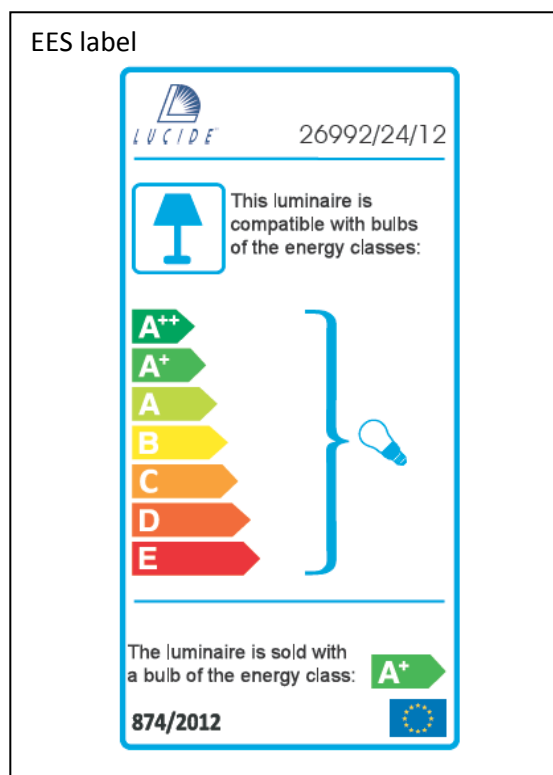

Garantiebestimmungen:

Lucide NV garantiert für einen Zeitraum von 2 Jahren ab Kaufdatum und Kauf durch den Endkunden, dass das gelieferte Produkt frei von Material- und Herstellungsfehlern ist, sofern das Produkt gemäß der Bedienungsanleitung installiert und gewartet wird.
Von der Garantie ausgenommen: 1. Gebrochene Glasteile der Fassung werden nur innerhalb von 14 Tagen ab Kauf durch den Endkunden ersetzt. 2. Normaler Verschleiß, Verfärbungen aufgrund des normalen Gebrauchs. 3. Beschädigungen aufgrund externer Ursachen wie Feuer, Wasser, unsachgemäße Nutzung/ Installation oder Wartung des Produkts.
Kunden müssen das defekte Produkt/Teil und den Originalkaufbeleg einsenden, um Garantieansprüche geltend zu machen.

Other languages of the manual and further explanations can be found on our website.