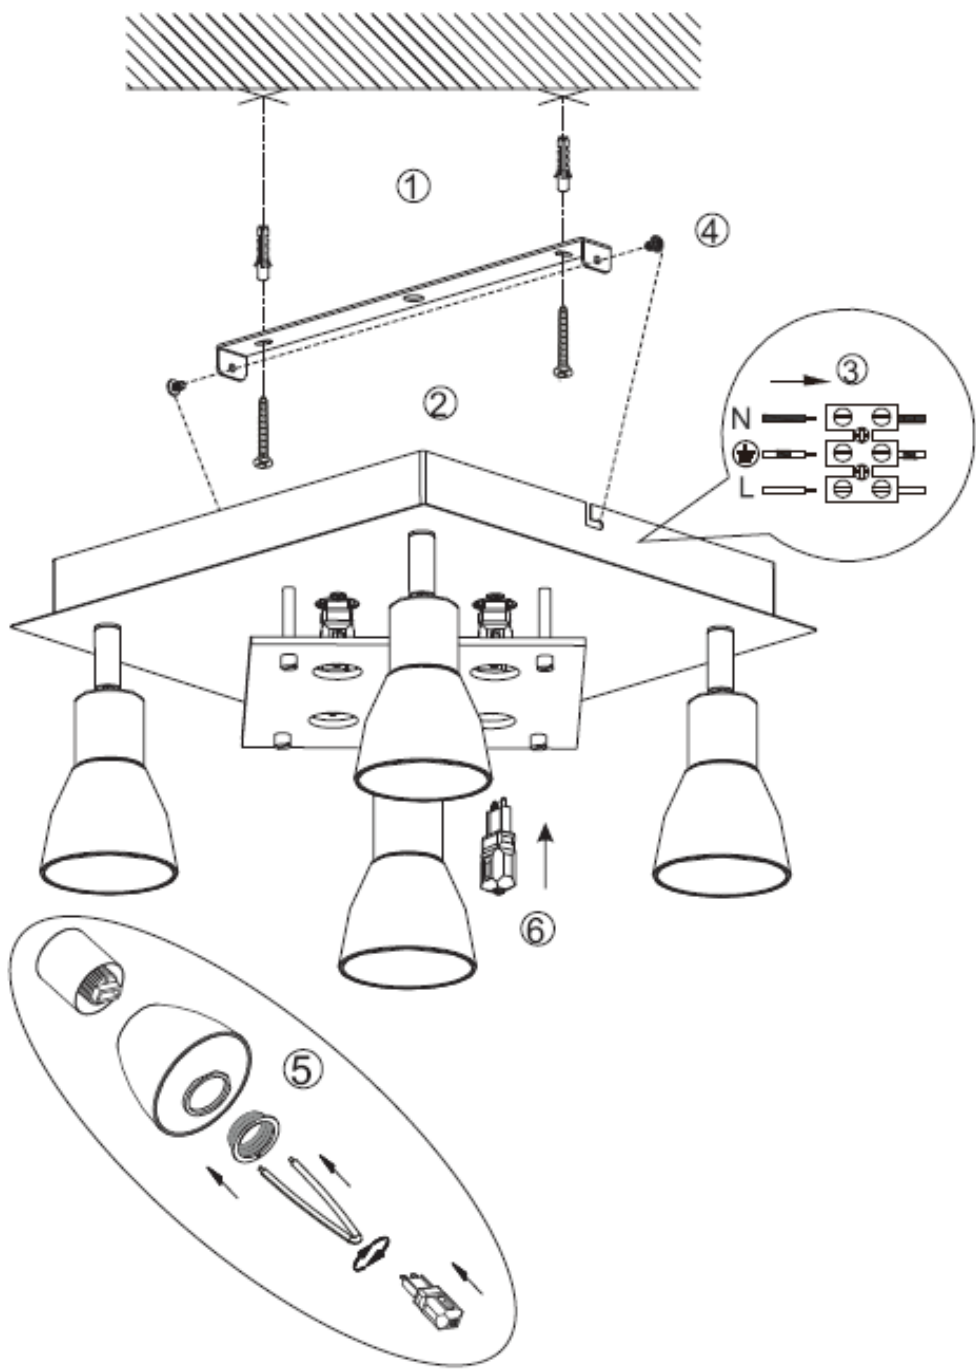

#### Technical details

Materials used:	metal
Color:	Satin Nickel
Dimmable and how is fixture dimmable	NO
Size:	Height: 16.8cm
	Length: 29cm
	Width: 29cm
	Net weight: 1.5kg
Power requirements:	220-240V~50Hz
Bulb type and maximum wattage:	G9 LED Max.2.5W
Number of bulbs:	8XG9
IP degree:	IP20