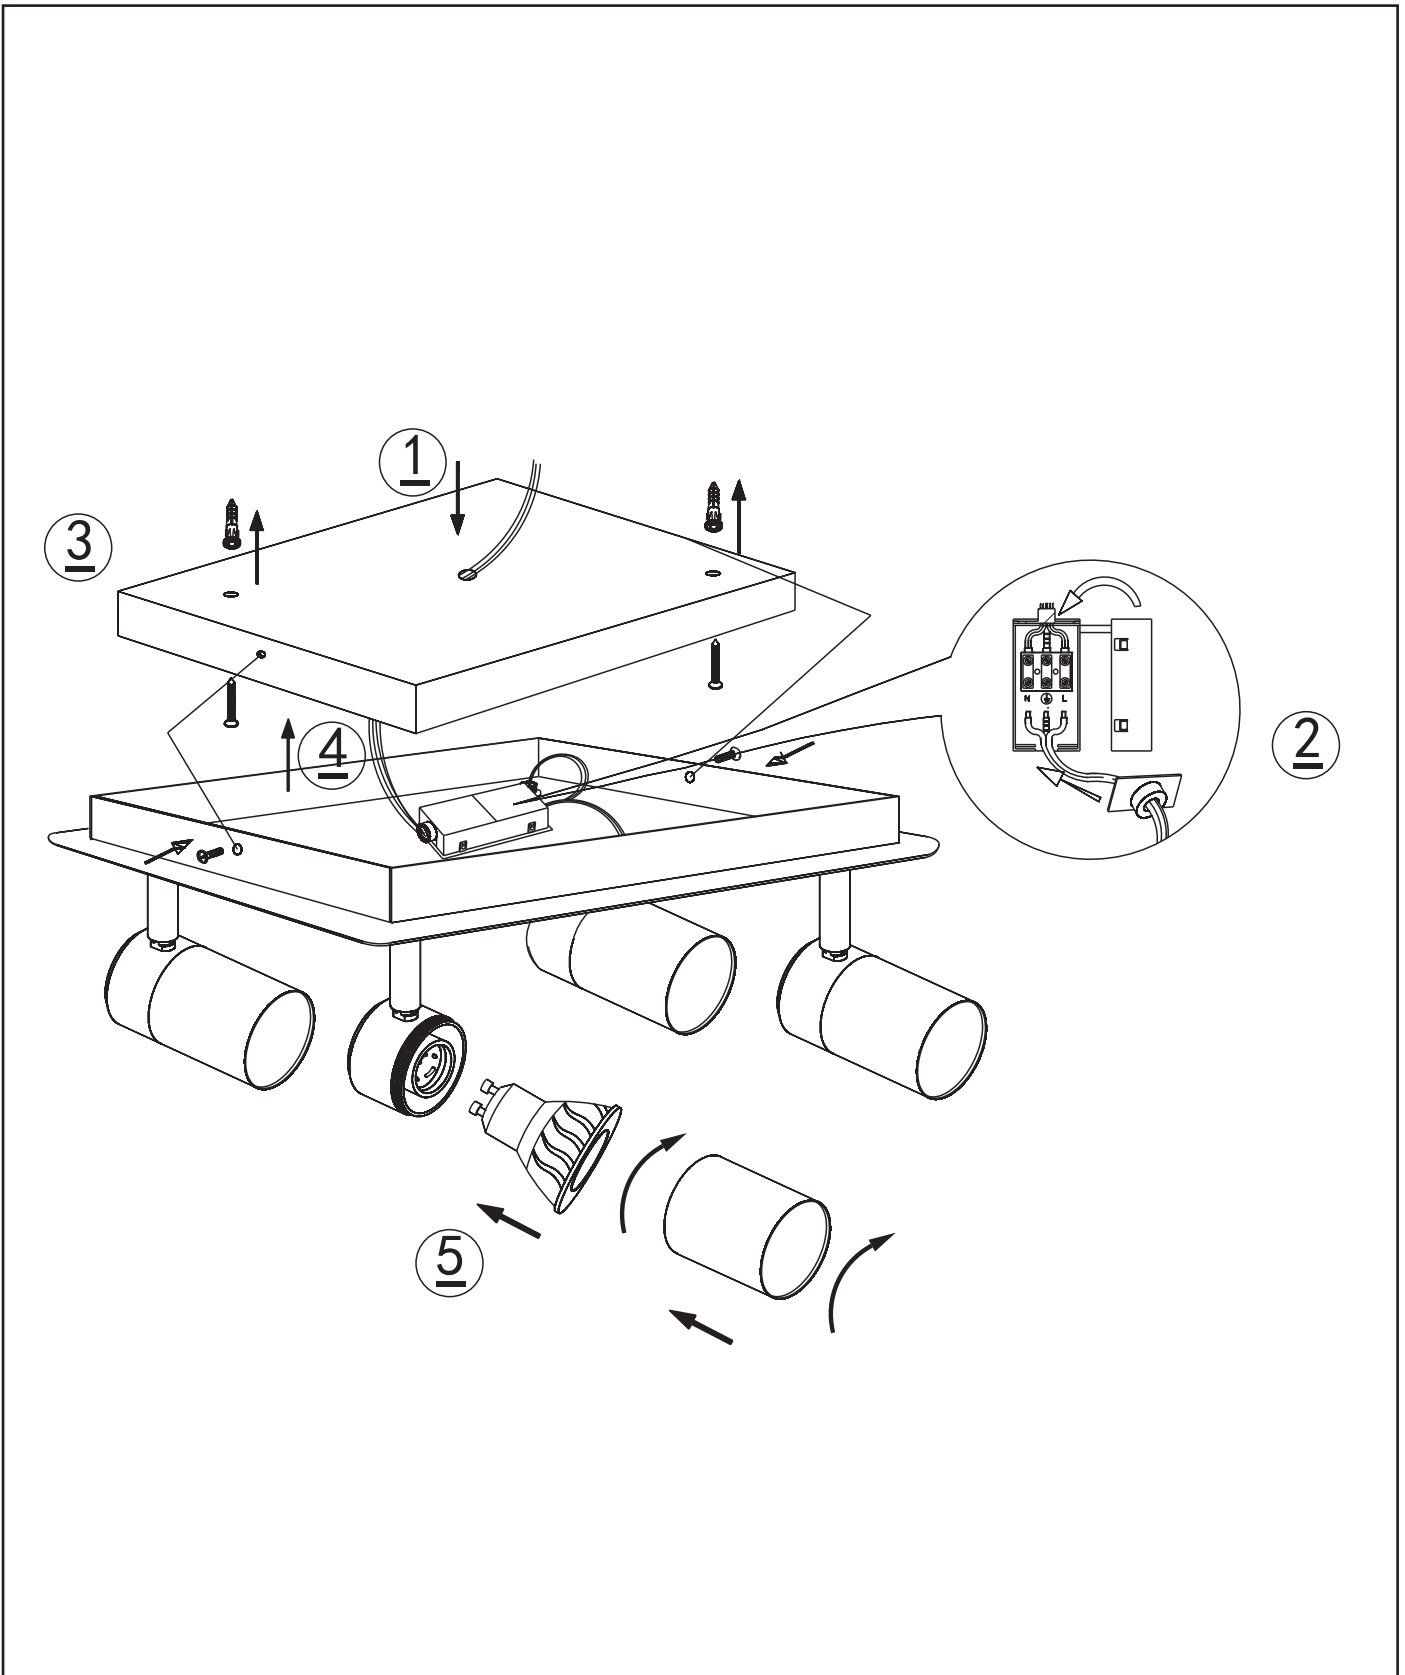

LUCIDE

Dit product bevat een lichtbron van energie-efficiëntieklasse A+
Ce produit contient une source lumineuse de classe énergétique A+
This product contains a light source of energy efficiency class A+
Dieses Produkt enthält eine Lichtquelle der Energieeffizienzklasse A+
Ten produkt zawiera źródło światła o klasie efektywności energetycznej A+