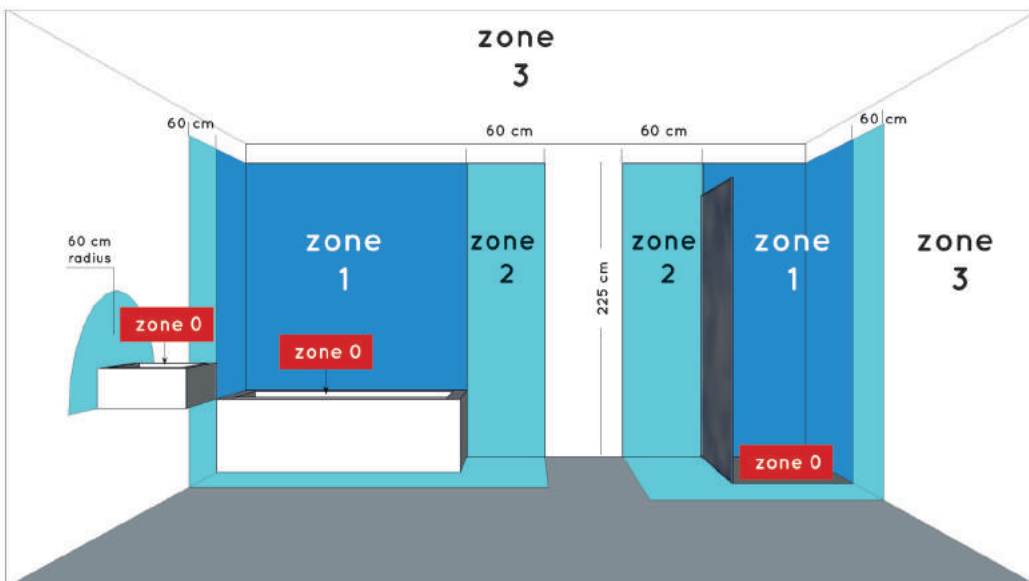

LUCIDE

RECOMMENDED LUCIDE LIGHT SOURCE

49006/05/30
Light source dimmable : Yes
Light source incl. : Yes

General

Dimensions LxWxH : 22 cm x 22 cm x 14.7cm
Heigth minimum : 12.5 cm
Heigth maximum : 14.7 cm
Dimensions shade LxWxH : Ø 5.4cm x 8.4 cm
Main material : Iron/Aluminum
Ceiling rose material : -
Color : SAND MATT BLACK
Style : Modern
Shape : Square
Weight : 2 kg
Warranty : 2 years

Installation of items in bathroom:

Product specifications

Dimmable : Yes
Light direction : Focus
Adjustable in height : Not adjustable In Height (Before Installation)
Directional : Yes
Cable : No cable On Product
Cable length : - cm
Sensor : Without Sensor
Control : Light Switch Control
IP-Class : 44
Electric class : 1
Light source including ? : Yes
Lamp socket : GU10
Light source number : 4
Power requirements : 220-240V~50Hz
Bulb tube & maximum wattage : 5W LED GU10