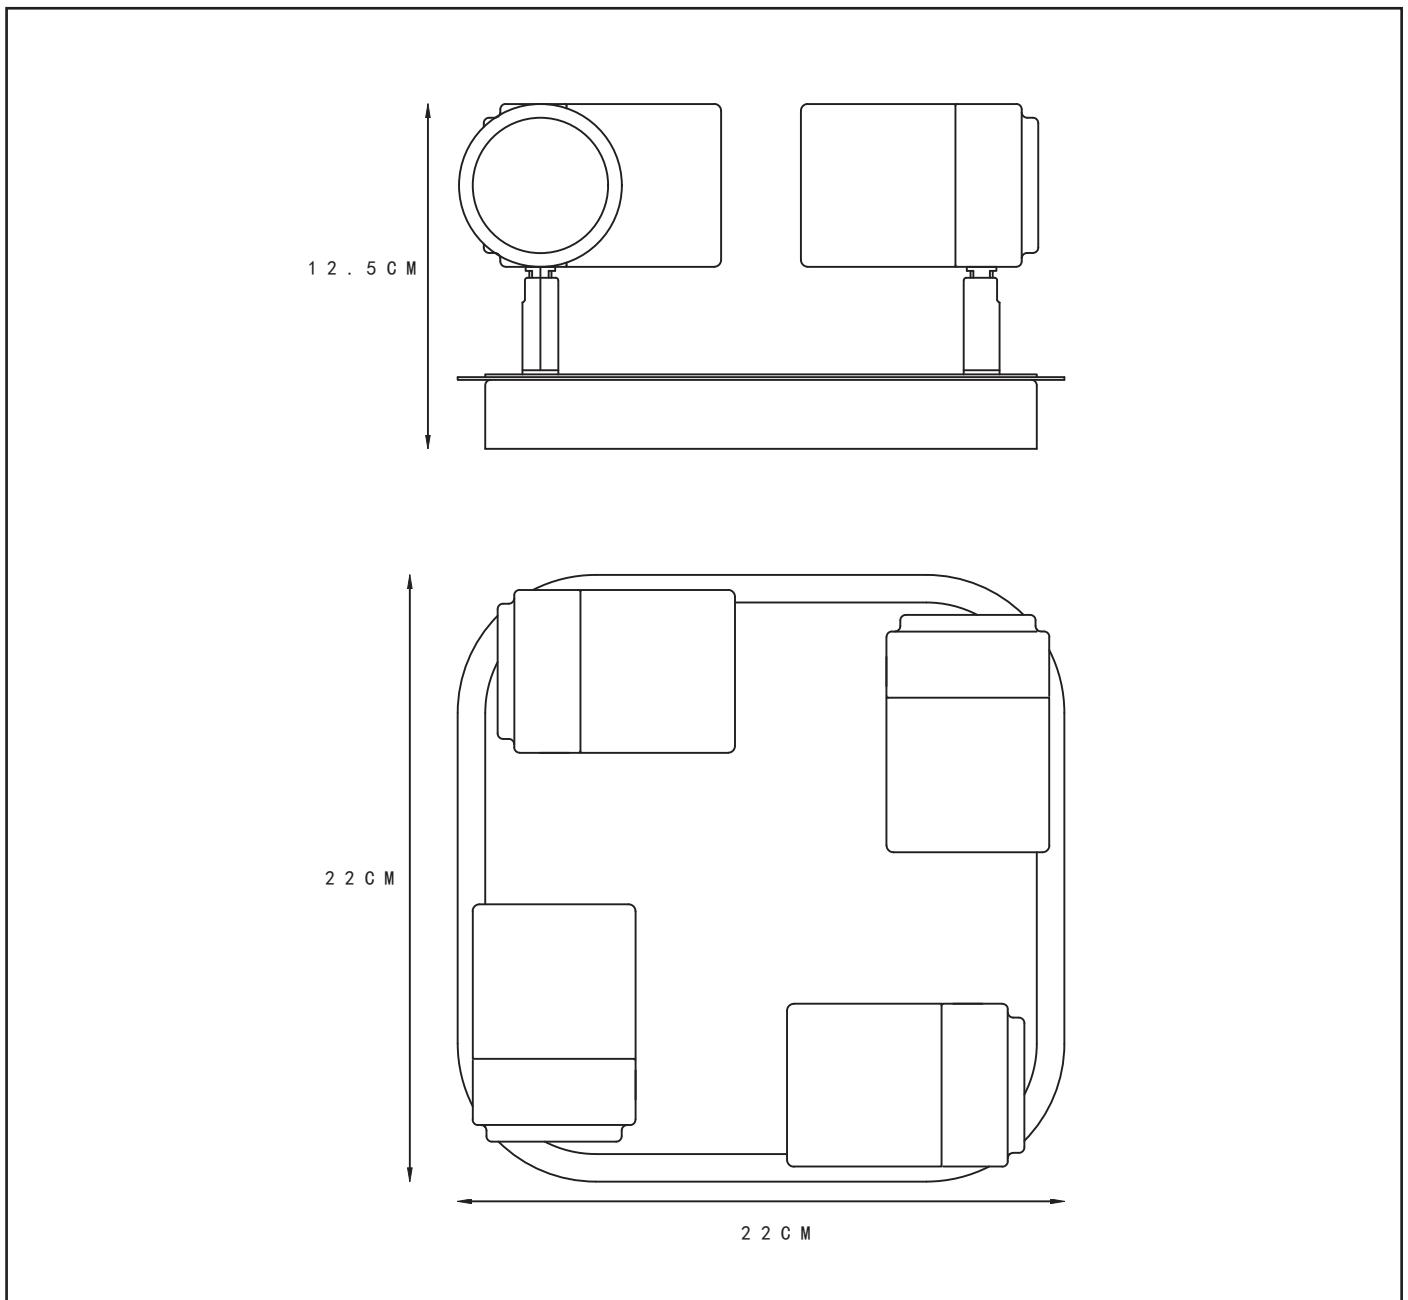

LUCIDE

RECOMMENDED LUCIDE LIGHT SOURCE

49006/05/30
Light source dimmable : Yes
Light source incl. : Yes

General

Dimensions LxWxH : 22 cm x 22 cm x 14.7cm
Heigth minimum : 12.5 cm
Heigth maximum : 14.7 cm
Dimensions shade LxWxH : Ø 5.4cm x 8.4 cm
Main material : Iron/Aluminum
Ceiling rose material : -
Color : SAND MATT BLACK
Style : Modern
Shape : Square
Weight : 2 kg
Warranty : 2 years

Installation of items in bathroom:

Product specifications

Dimmable : Yes
Light direction : Focus
Adjustable in height : Not adjustable In Height (Before Installation)
Directional : Yes
Cable : No cable On Product
Cable length : - cm
Sensor : Without Sensor
Control : Light Switch Control
IP-Class : 44
Electric class : 1
Light source including ? : Yes
Lamp socket : GU10
Light source number : 4
Power requirements : 220-240V~50Hz
Bulb tube & maximum wattage : 5W LED GU10

IP classifications	zone 0	zone 1 minimum	zone 2 minimum	zone 3 minimum

For more specifications of this product please visit www.lucide.com

LUCIDE

LENNERT

Item number : 26958/20/30

EAN code : 5411212262707

For more specifications, dimensions please visit