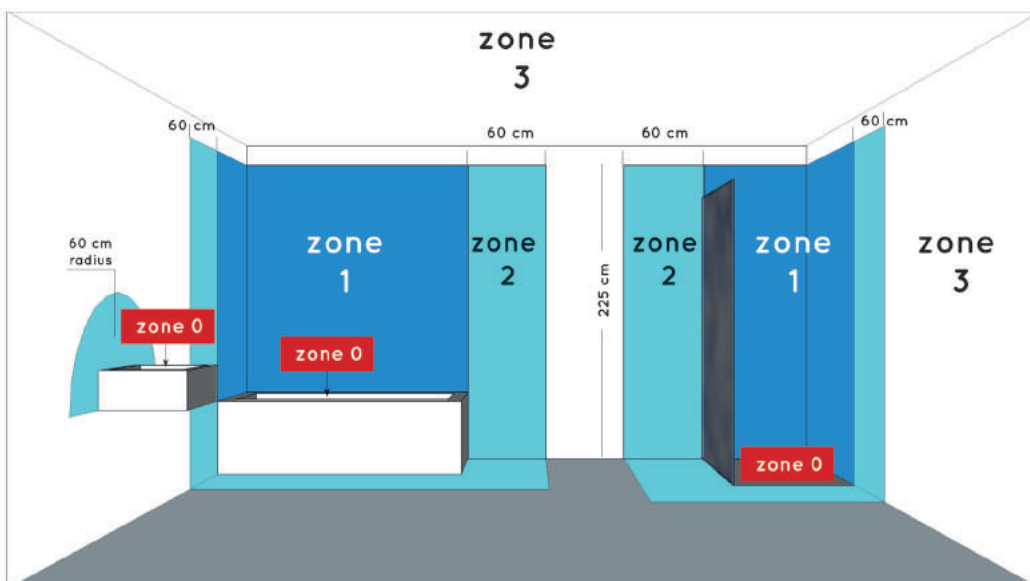

LUCIDE

RECOMMENDED LUCIDE LIGHT SOURCE

49006/05/30
Light source dimmable : Yes
Light source incl. : Yes

General

Dimensions LxWxH : 28 cm x 7 cm x 14.7cm
Heigth minimum : 12.5 cm
Heigth maximum : 14.7 cm
Dimensions shade LxWxH : Ø 5.4cm x 8.4 cm
Main material : Iron/Aluminum
Ceiling rose material : -
Color : SAND MATT BLACK
Style : Modern
Shape : Rectangular
Weight : 0.98kg
Warranty : 2 years

Installation of items in bathroom:

Product specifications

Dimmable : Yes
Light direction : Focus
Adjustable in height : Not adjustable In Height (Before Installation)
Directional : Yes
Cable : No cable On Product
Cable length : - cm
Sensor : Without Sensor
Control : Light Switch Control
IP-Class : 44
Electric class : 1
Light source including ?: Yes
Lamp socket : GU10
Light source number : 2
Power requirements : 220-240V~50Hz
Bulb tube & maximum wattage : 5W LED GU10