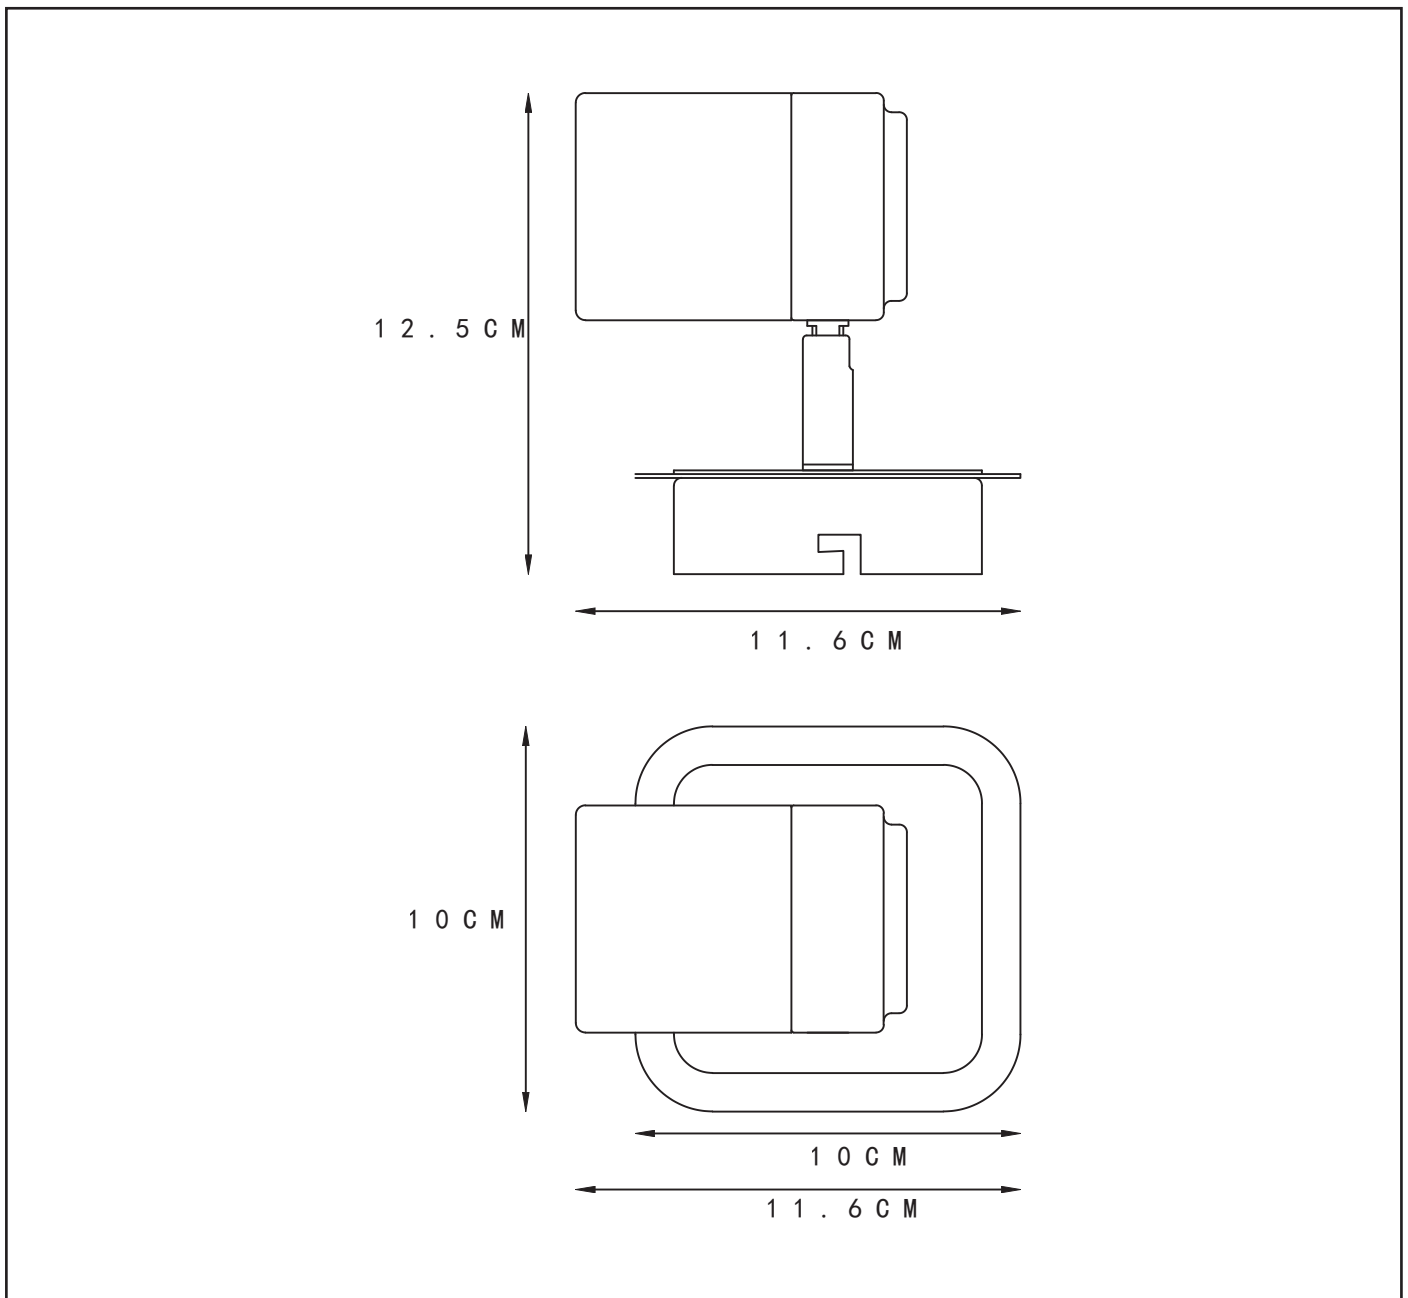

LUCIDE

RECOMMENDED LUCIDE LIGHT SOURCE

49006/05/30
Light source dimmable : Yes
Light source incl. : Yes

General

Dimensions LxWxH : 11.6cm x10cm x 14.7cm
Heigth minimum : 12.5 cm
Heigth maximum : 14.7 cm
Dimensions shade LxWxH : Ø 5.4cm x 8.4 cm
Main material : Iron/Aluminum
Ceiling rose material : -
Color : SAND MATT BLACK
Style : Modern
Shape : Square
Weight : 0,5 kg
Warranty : 2 years

Installation of items in bathroom:

Product specifications

Dimmable : Yes
Light direction : Focus
Adjustable in height : Not adjustable In Height (Before Installation)
Directional : Yes
Cable : No cable On Product
Cable length : - cm
Sensor : Without Sensor
Control : Light Switch Control
IP-Class : 44
Electric class : 1
Light source including ? : Yes
Lamp socket : GU10
Light source number : 1
Power requirements : 220-240V~50Hz
Bulb tube & maximum wattage : 5W LED GU10

For more specifications of this product please visit www.lucide.com

LUCIDE

LENNERT

Item number : 26958/05/30

EAN code : 5 411212262677

For more specifications, dimensions please visit

www.lucide.com

LUCIDE