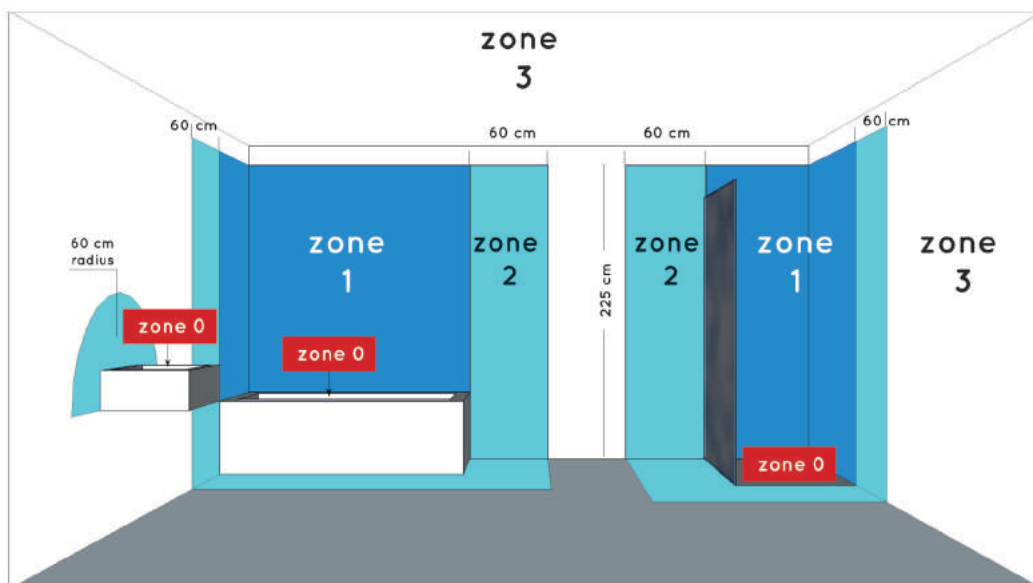

LUCIDE

RECOMMENDED LUCIDE LIGHT SOURCE

49006/05/30
Light source dimmable : Yes
Light source incl. : Yes

General

Dimensions LxWxH : 11.6cm x10cm x 14.7cm
Heigth minimum : 12.5 cm
Heigth maximum : 14.7 cm
Dimensions shade LxWxH : Ø 5.4cm x 8.4 cm
Main material : Iron/Aluminum
Ceiling rose material : -
Color : SAND MATT BLACK
Style : Modern
Shape : Square
Weight : 0,5 kg
Warranty : 2 years

Installation of items in bathroom:

Product specifications

Dimmable : Yes
Light direction : Focus
Adjustable in height : Not adjustable In Height (Before Installation)
Directional : Yes
Cable : No cable On Product
Cable length : - cm
Sensor : Without Sensor
Control : Light Switch Control
IP-Class : 44
Electric class : 1
Light source including ? : Yes
Lamp socket : GU10
Light source number : 1
Power requirements : 220-240V~50Hz
Bulb tube & maximum wattage : 5W LED GU10