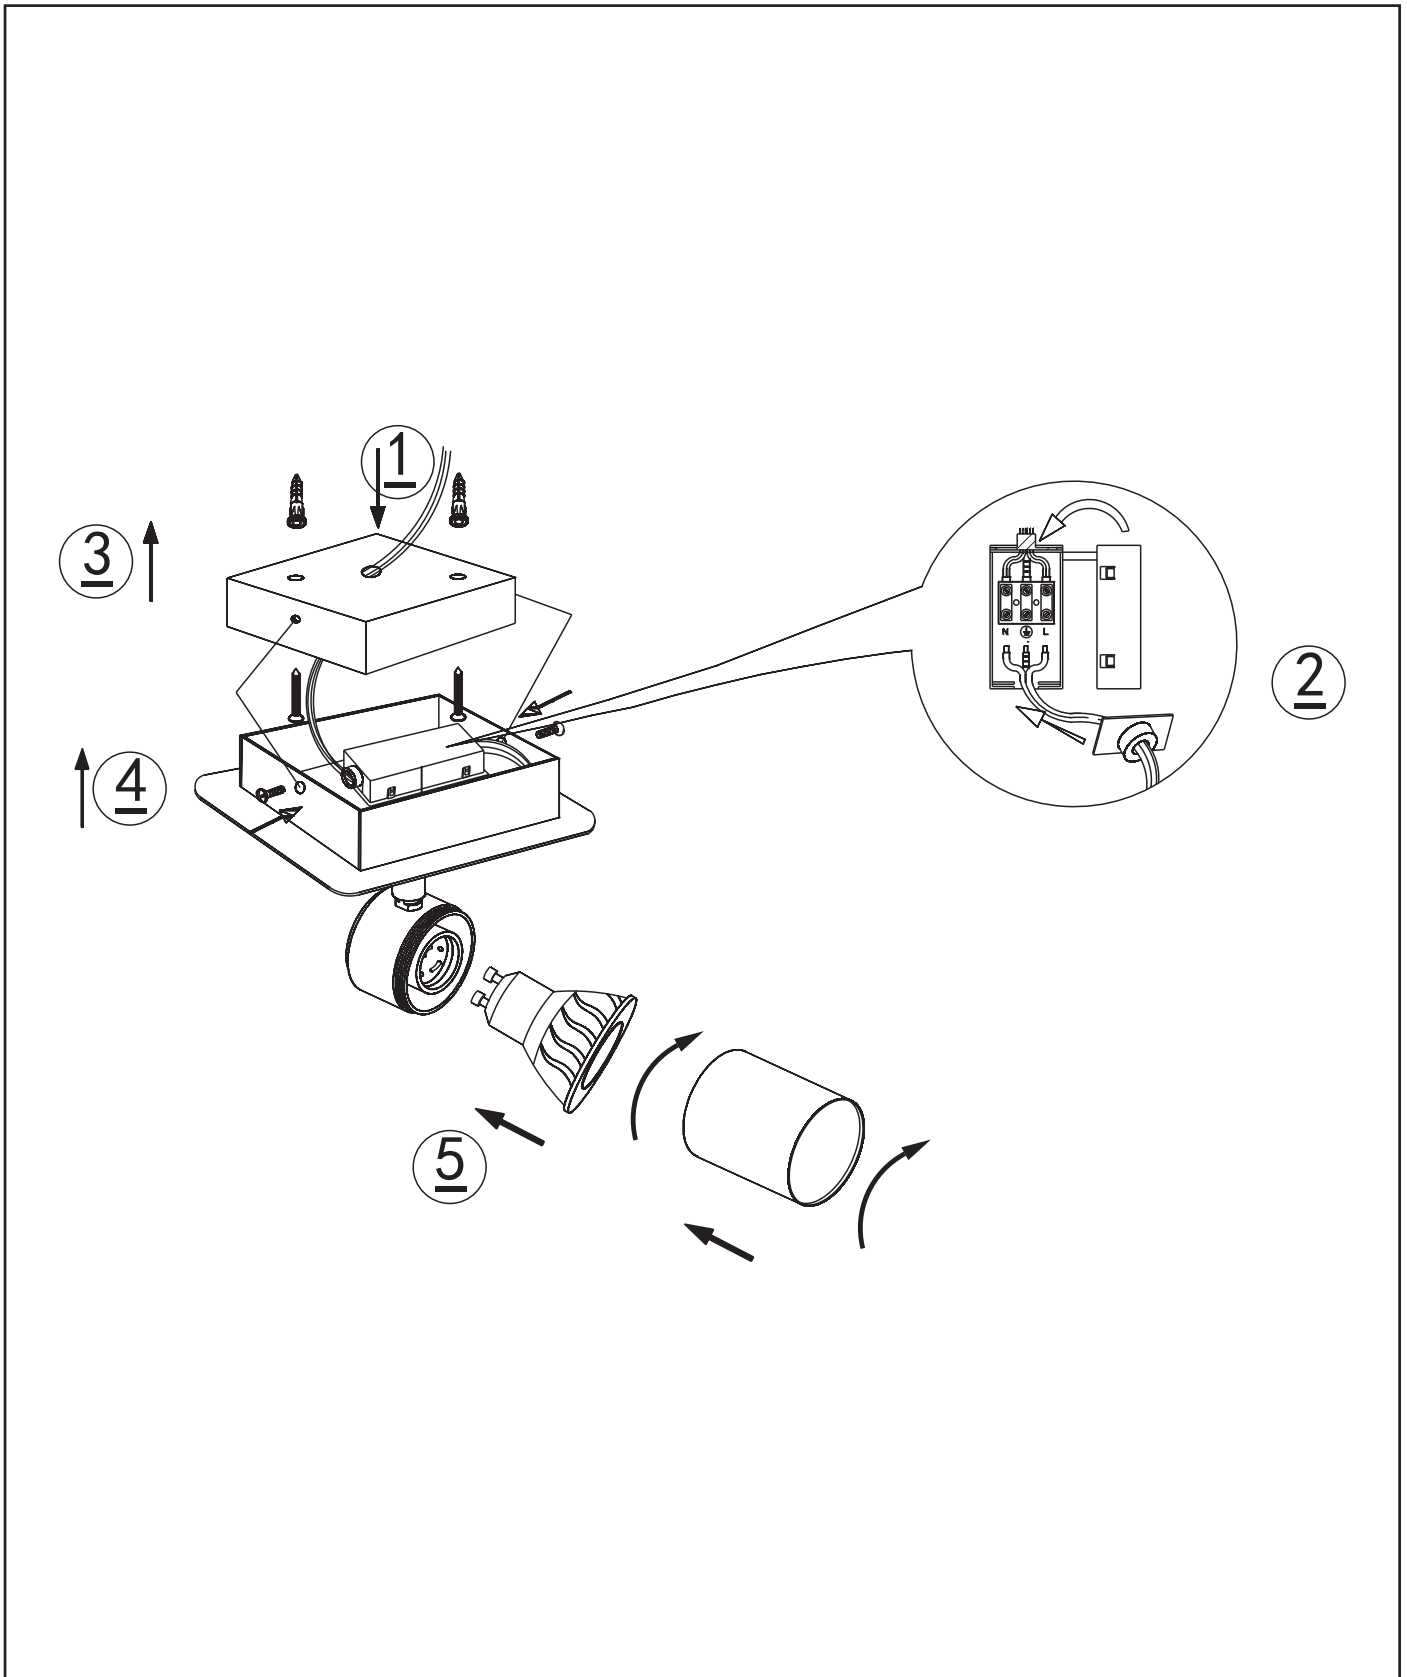

LUCIDE

RECOMMENDED LUCIDE LIGHT SOURCE

49006/05/30
Light source dimmable : Yes
Light source incl. : Yes

General

Dimensions LxWxH : 11.6cm x10cm x 14.7cm
Heigth minimum : 12.5 cm
Heigth maximum : 14.7 cm
Dimensions shade LxWxH : Ø 5.4cm x 8.4 cm
Main material : Iron/Aluminum
Ceiling rose material : -
Color : SAND MATT BLACK
Style : Modern
Shape : Square
Weight : 0,5 kg
Warranty : 2 years

Installation of items in bathroom:

Product specifications

Dimmable : Yes
Light direction : Focus
Adjustable in height : Not adjustable In Height (Before Installation)
Directional : Yes
Cable : No cable On Product
Cable length : - cm
Sensor : Without Sensor
Control : Light Switch Control
IP-Class : 44
Electric class : 1
Light source including ? : Yes
Lamp socket : GU10
Light source number : 1
Power requirements : 220-240V~50Hz
Bulb tube & maximum wattage : 5W LED GU10

For more specifications of this product please visit www.lucide.com

LUCIDE

LENNERT

Item number : 26958/05/30

EAN code : 5 411212262677

For more specifications, dimensions please visit

www.lucide.com

LUCIDE