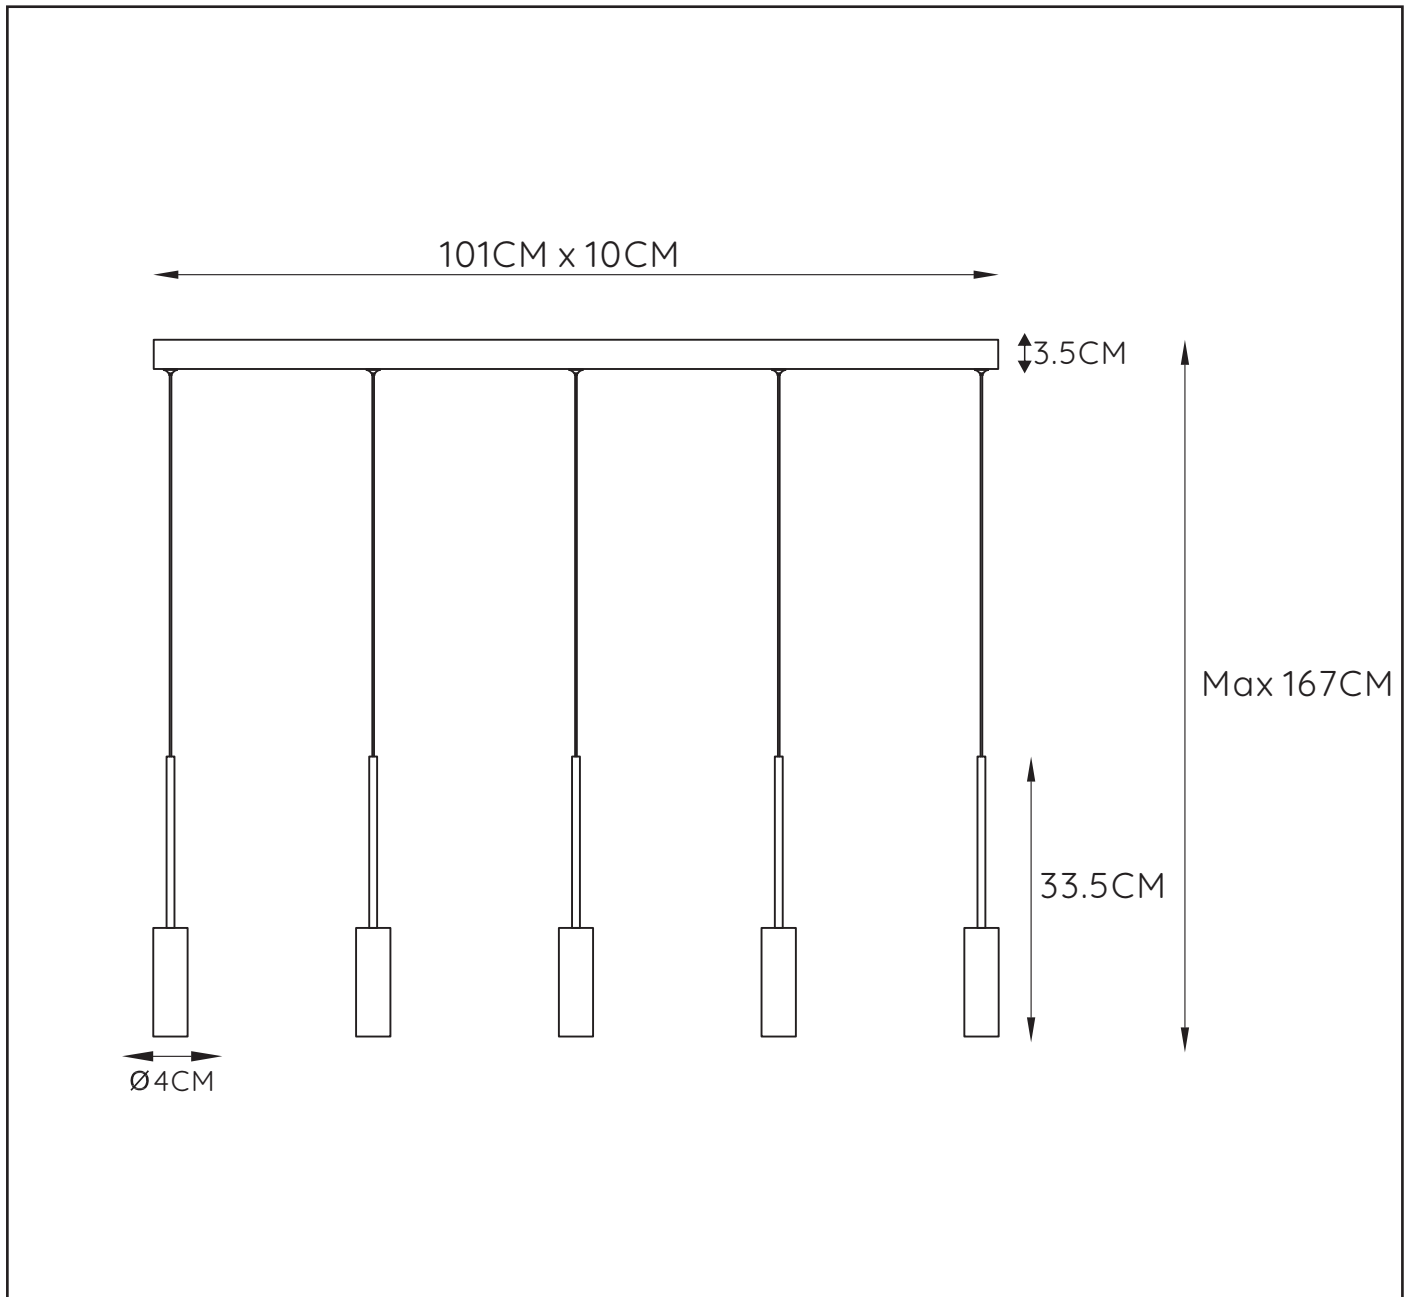

L U C I D E

item number : 24401/35/30

EAN code : 5411212241870

TUBULE

General

Dimensions LxWxH : 101 cm x 10 cm x 167 cm
Height minimum : 37 cm
Height maximum : 167 cm
Dimensions shade LxWxH : 4 cm x 4 cm x 33.5 cm
Main material : Metal
Ceiling rose material : Metal
Color : Sanded Black
Style : Modern
Shape : Tubule
Weight : 3 kg
Warranty : 3 years

Product specifications

Dimmable : NO
Light direction : Around (Diffuse)
Adjustable in height : Adjustable In Height (Before Installation)
Directional : Yes, Downwards
Cable : Yes, Cable On Product
Cable length : 130 cm
Sensor : Without Sensor
Control : Light Switch Control
IP-Class : 20
Electric class : 2
Light source including : Yes
Lamp socket : LED
Light source number : 5
Power requirements : 220-240V~50Hz
Bulb type & maximum wattage : LED max.35W

For more specifications of this product please visit

www.lucide.be

LUCIDE

TUBULE

Item number : 24401/35/30

EAN code : 5411212241870

For more specifications, dimensions please visit

www.lucide.com