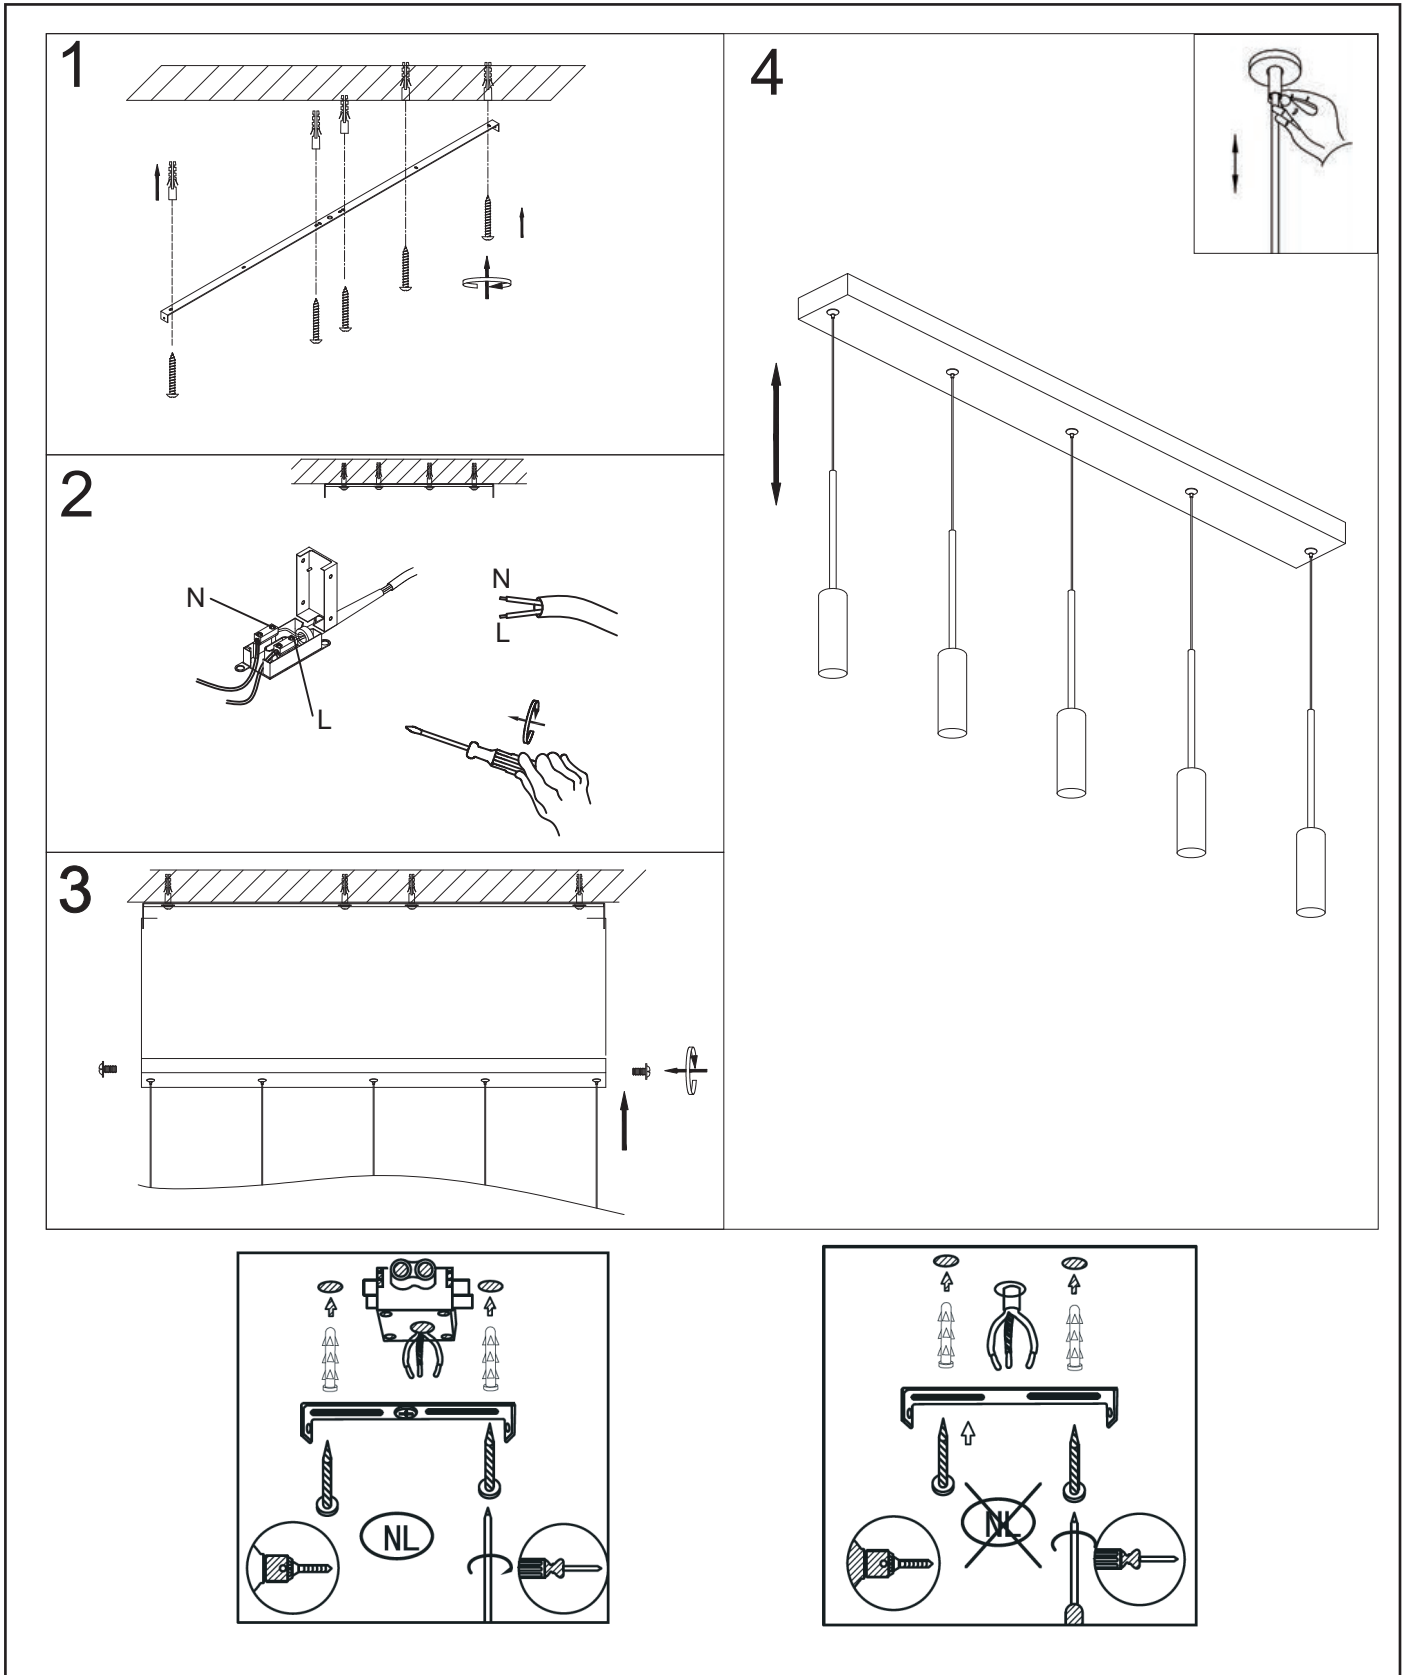

LUCIDE

Dit product bevat een lichtbron van energie-efficiëntieklasse G
Ce produit contient une source lumineuse de classe énergétique G
This product contains a light source of energy efficiency class G
Dieses Produkt enthält eine Lichtquelle der Energieeffizienzklasse G
Ten produkt zawiera źródło światła o klasie efektywności energetycznej G