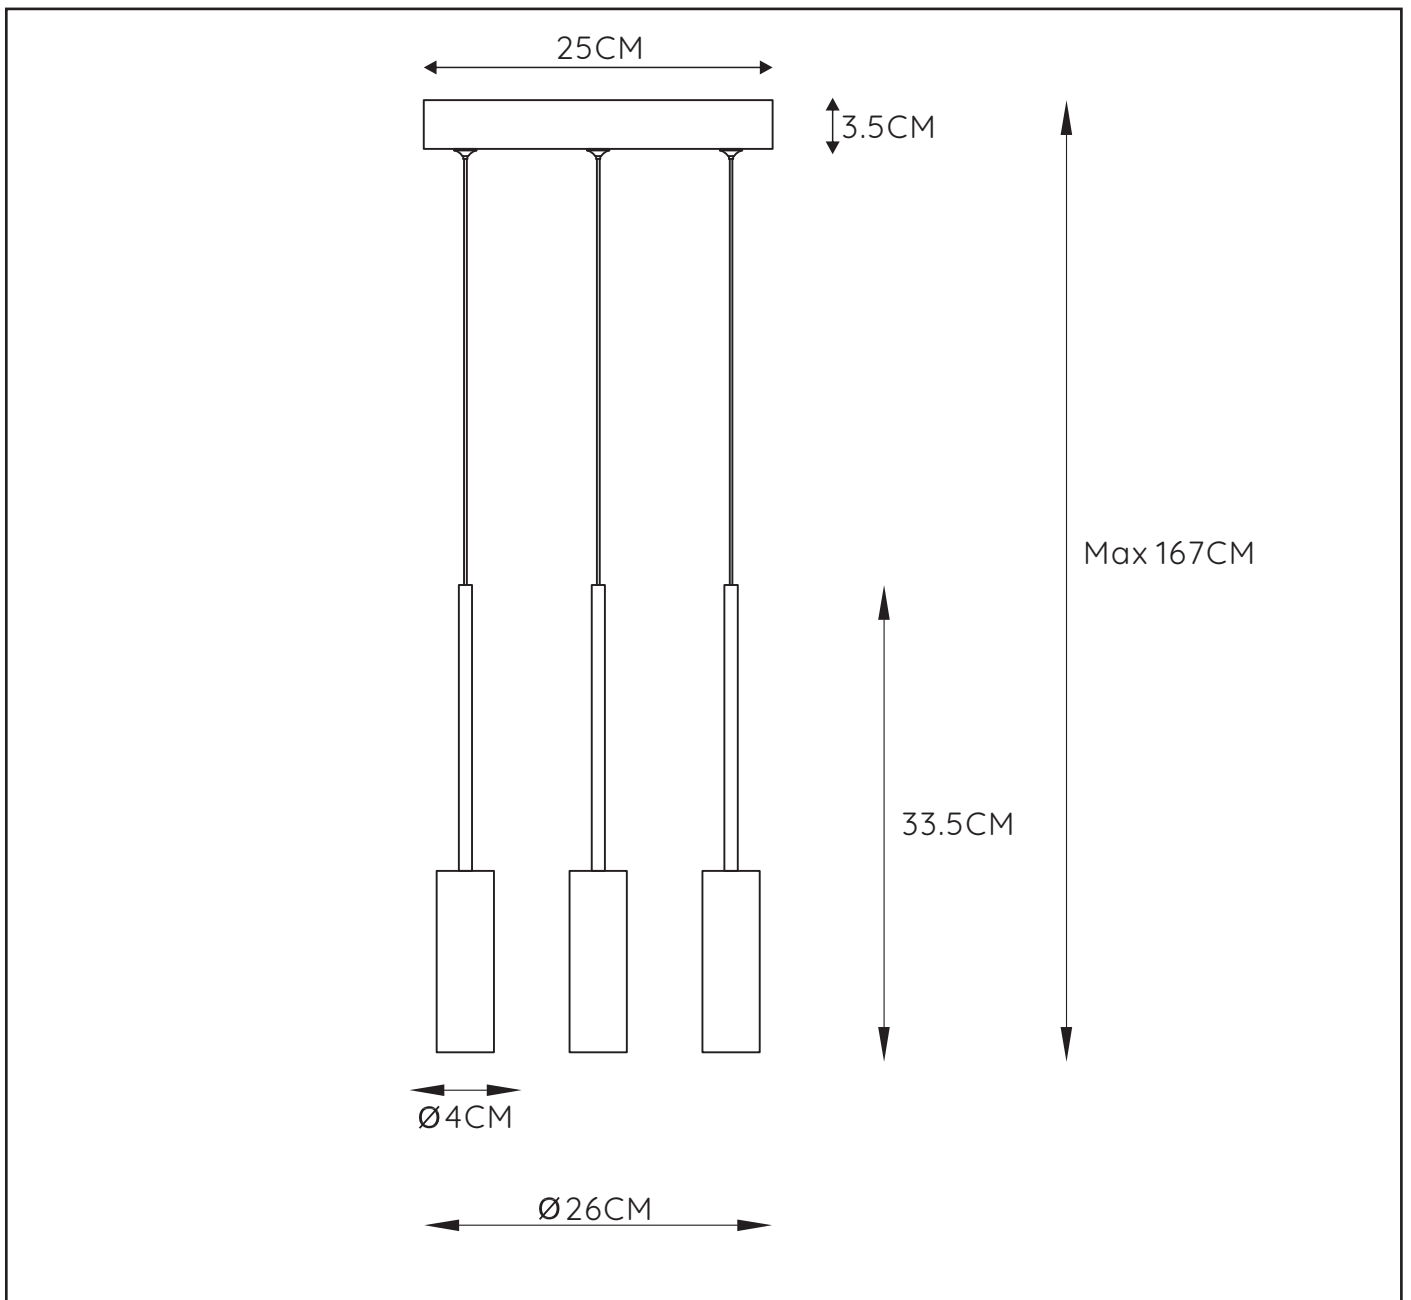

## General

**Dimensions LxWxH** : 26 cm x 26 cm x 167 cm  
**Height minimum** : 37cm  
**Height maximum** : 167 cm  
**Dimensions shade LxWxH** : 4 cm x 4 cm x 33.5 cm  
**Main material** : Metal  
**Ceiling rose material** : Metal  
**Color** : Sanded Black  
**Style** : Modern  
**Shape** : Tubule  
**Weight** : 1.8 kg  
**Warranty** : 3 years

## Product specifications

**Dimmable** : NO  
**Light direction** : Around (Diffuse)  
**Adjustable in height** : Adjustable In Height (Before Installation)  
**Directional** : Yes, Downwards  
**Cable** : Yes, Cable On Product  
**Cable length** : 130 cm  
**Sensor** : Without Sensor  
**Control** : Light Switch Control  
**IP-Class** : 20  
**Electric class** : 2  
**Light source including** : Yes  
**Lamp socket** : LED  
**Light source number** : 3  
**Power requirements** : 220-240V~50Hz  
**Bulb type & maximum wattage** : LED max.21W

# TUBULE

Item number : 24401/21/30

EAN code : 5411212241863

For more specifications, dimensions please visit

[www.lucide.com](http://www.lucide.com)