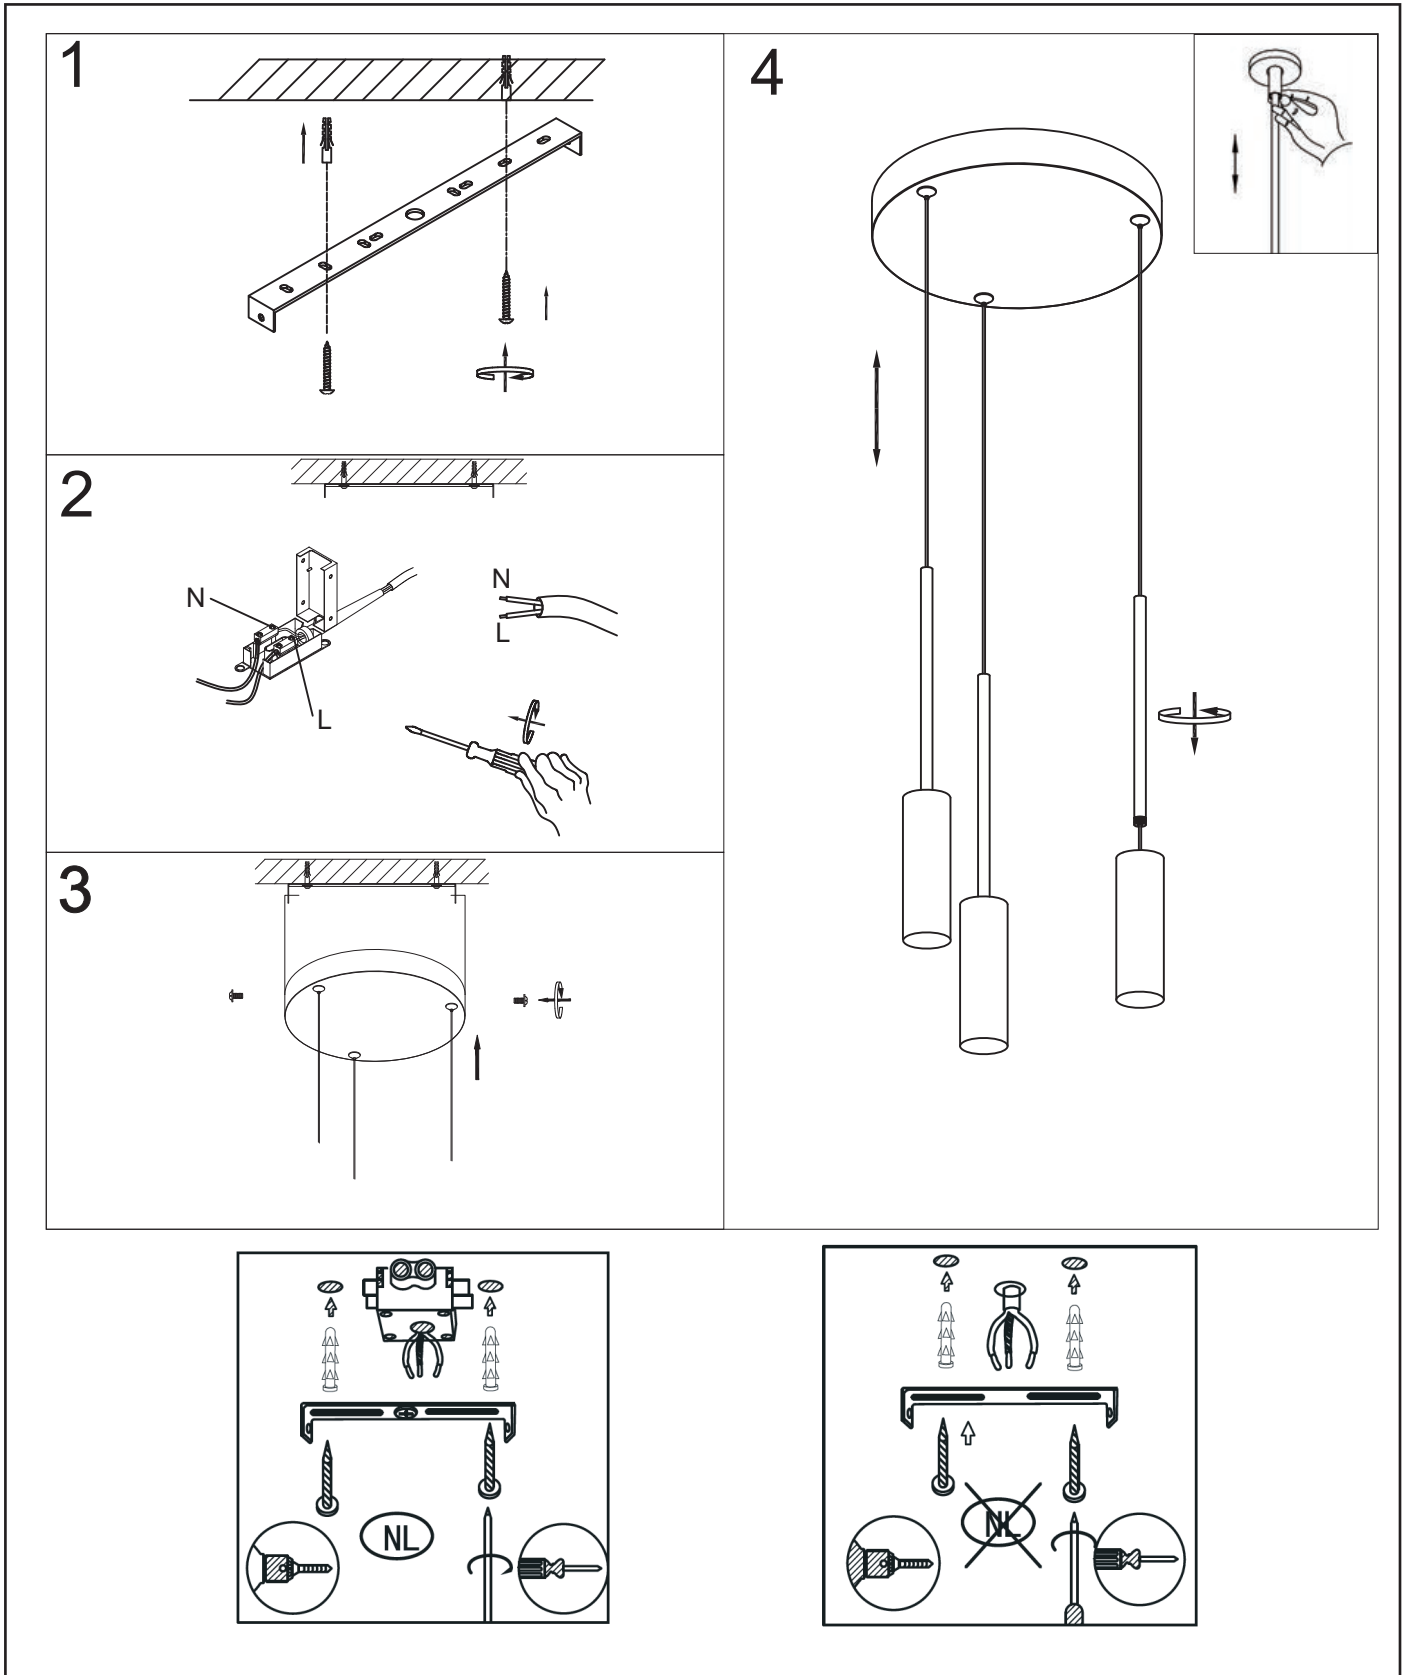

LUCIDE

Dit product bevat een lichtbron van energie-efficiëntieklasse G
Ce produit contient une source lumineuse de classe énergétique G
This product contains a light source of energy efficiency class G
Dieses Produkt enthält eine Lichtquelle der Energieeffizienzklasse G
Ten produkt zawiera źródło światła o klasie efektywności energetycznej G