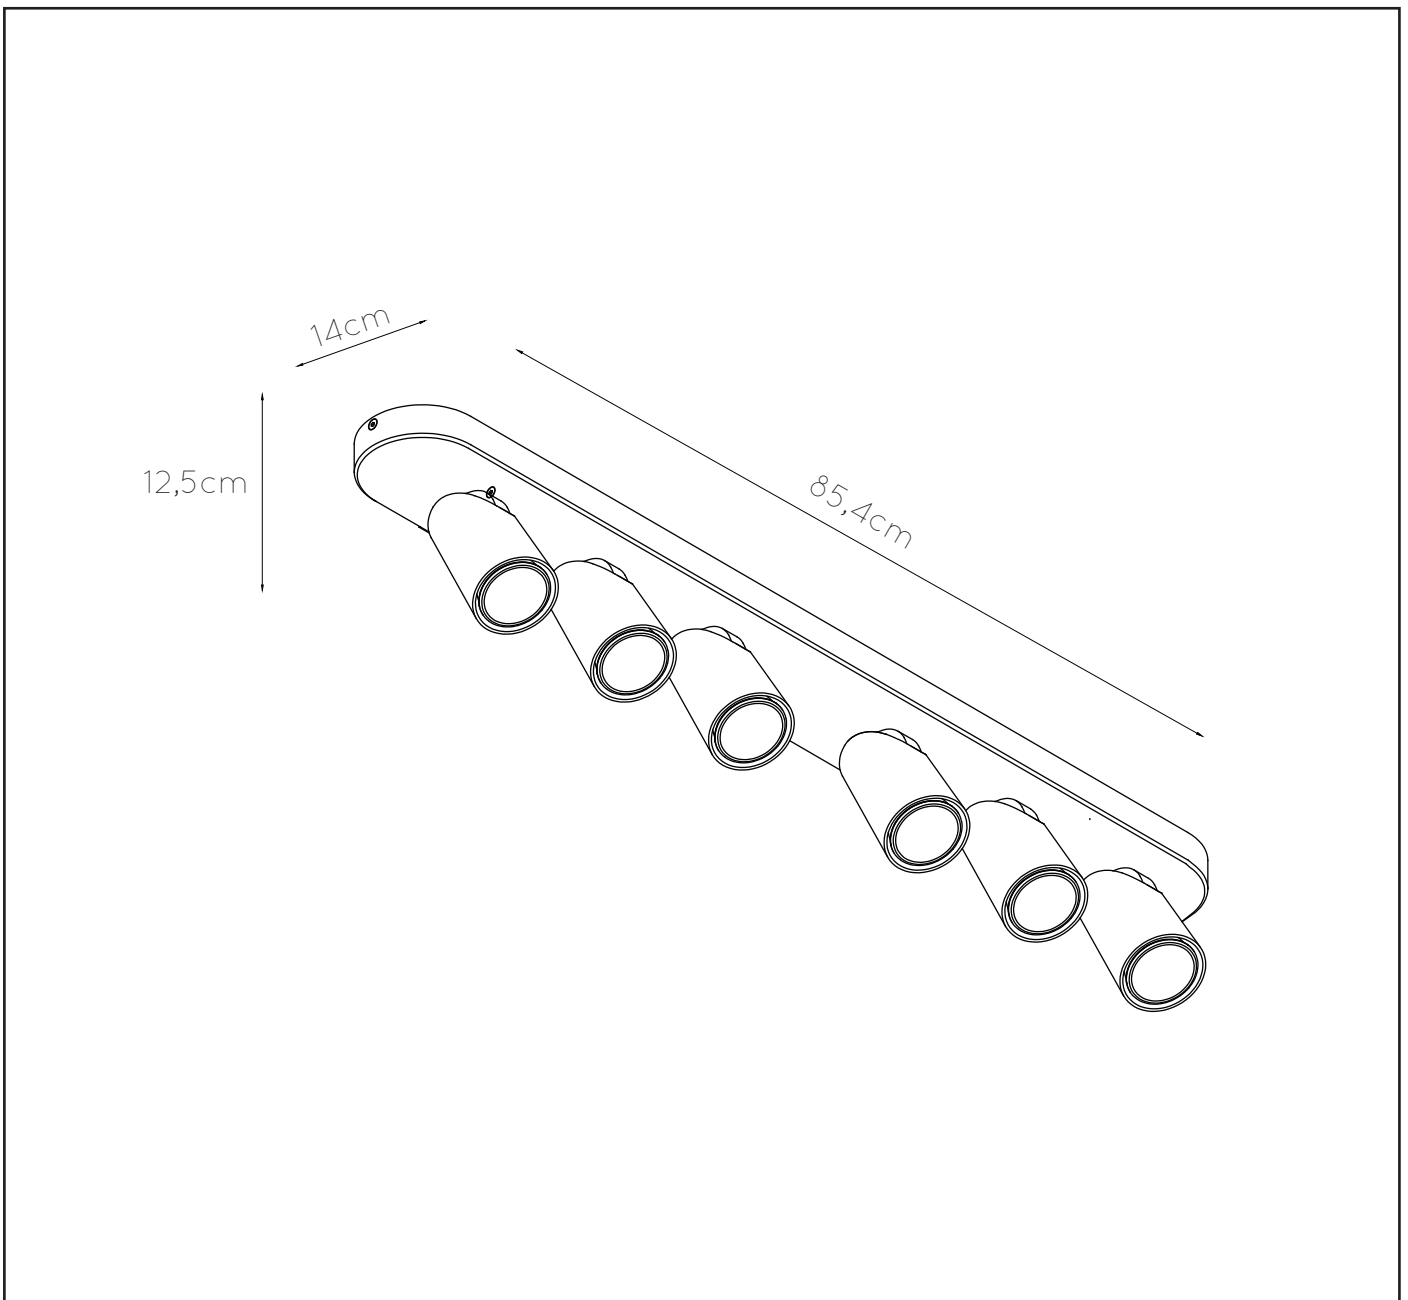

Yes, Dim to warm

Light source incl. : Yes

General

Dimensions LxWxH : 85,4cm x 14cm x 12,5 cm

Heigth minimum : -

Heigth maximum : 12,5 cm

Dimensions shade LxWxH : Ø6cm x 9.8cm

Main material : Aluminium

Ceiling rose material : Aluminium

Color : Black / White

Style : Modern

Shape : Round

Weight : 2,6kg

Warranty : 2 years

Product specifications

Dimmable : Dim to warm

Light direction : Downlight

Adjustable in height : No

(Before Installation)

Directional : Directional

Cable : No

Cable length : -

Sensor : Without Sensor

Control : Light Switch Control

www.lucide.com

LUCIDE

XYRUS-LED

Item number : 23954/31/30

EAN code : 5411212234230

Item number : 23954/31/31

EAN code : 5411212234247

For more specifications, dimensions please visit