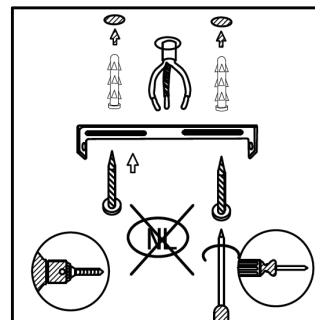

LUCIDE

Dit product bevat een lichtbron van energie-efficiëntieklasse G

Ce produit contient une source lumineuse de classe énergétique G

This product contains a light source of energy efficiency class G

Dieses Produkt enthält eine Lichtquelle der Energieeffizienzklasse G

Ten produkt zawiera ród o wiat a o klasie efektywno ci energetycznej G