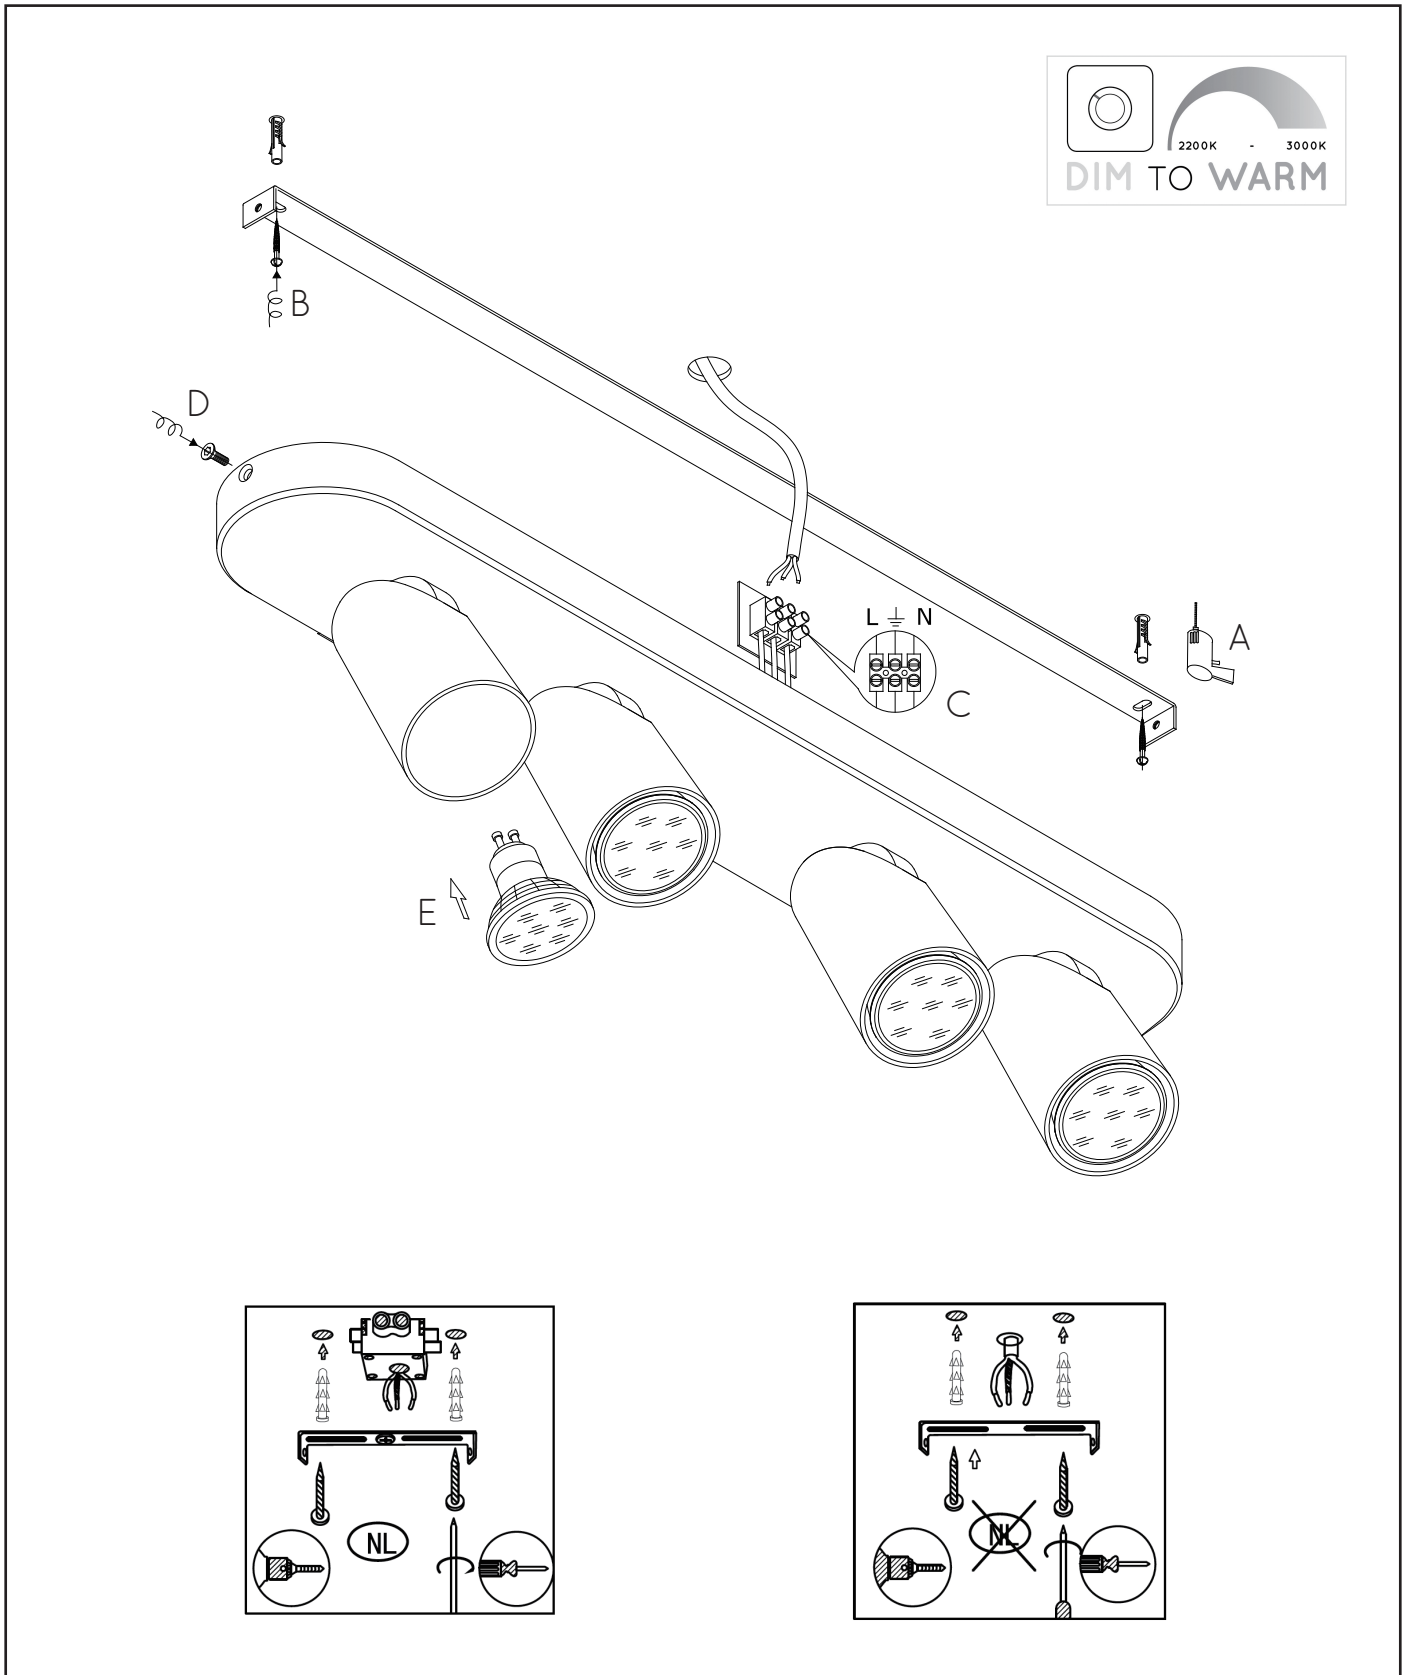

LUCIDE

Dit product bevat een lichtbron van energie-efficiëntieklasse A+
Ce produit contient une source lumineuse de classe énergétique A+
This product contains a light source of energy efficiency class A+
Dieses Produkt enthält eine Lichtquelle der Energieeffizienzklasse A+
Ten produkt zawiera źródło światła o klasie efektywności energetycznej A+