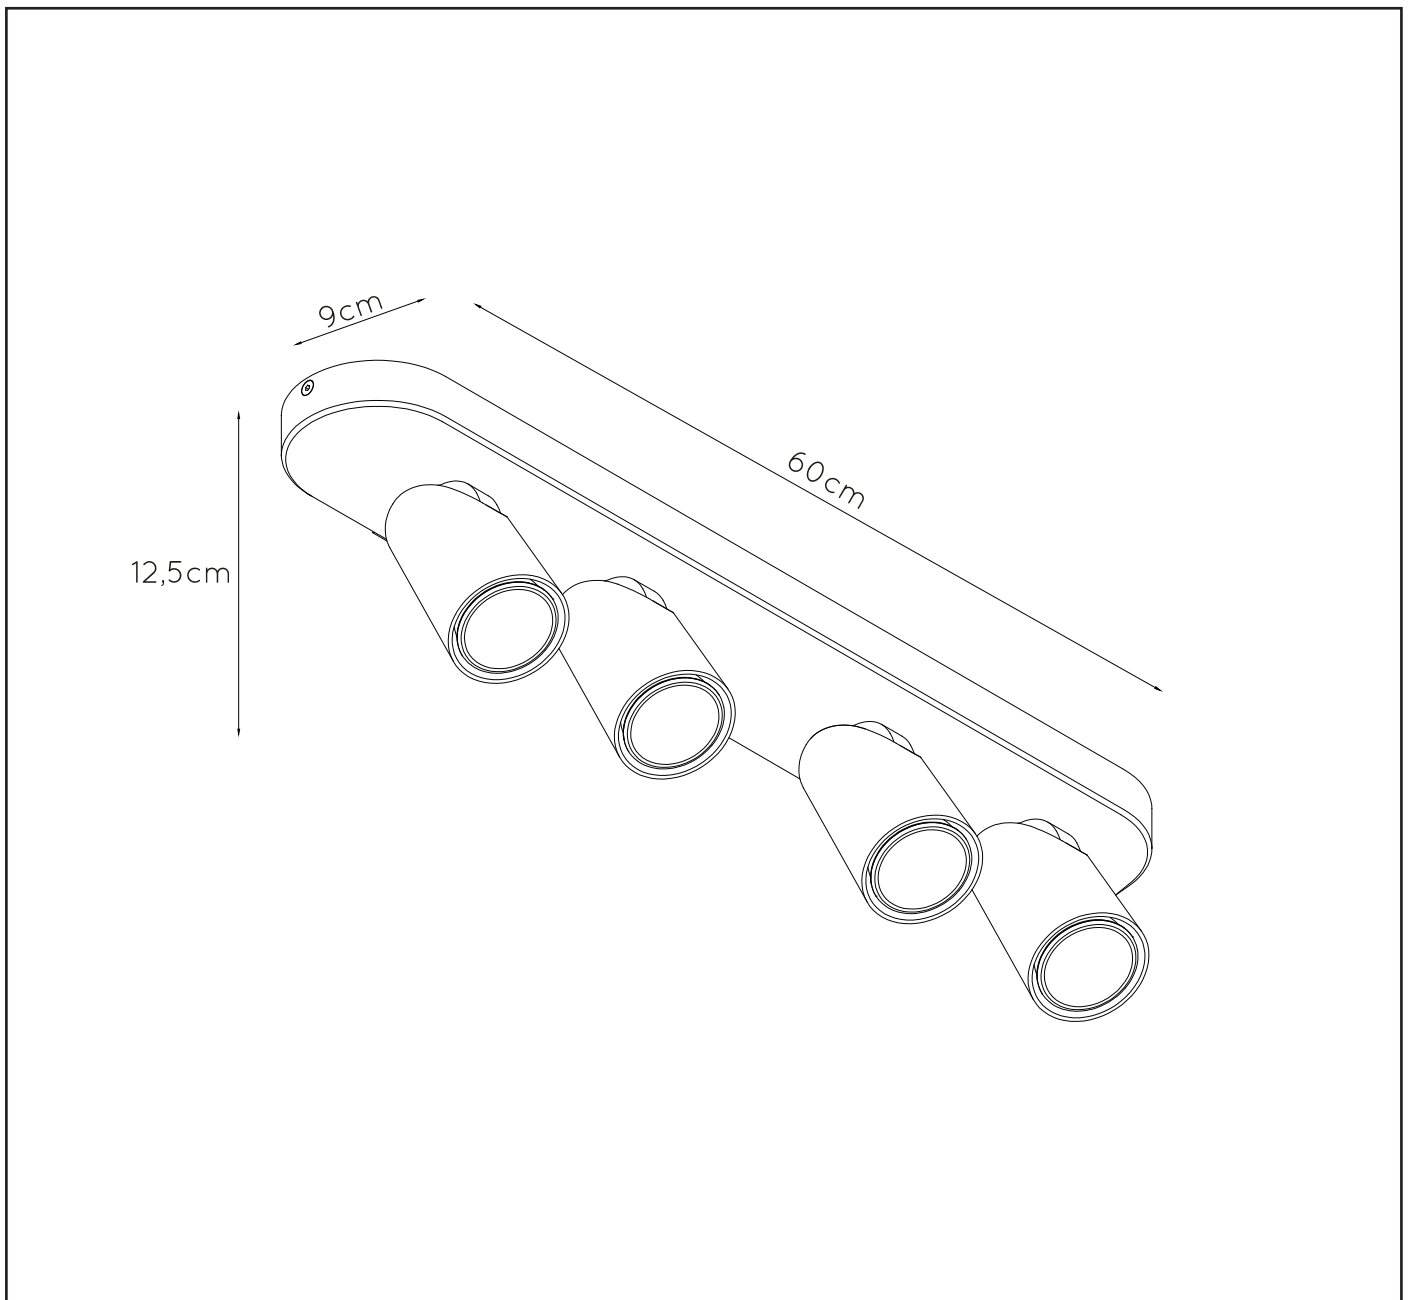

## General

**Dimensions LxWxH** : 60cm x 9cm x 12,5 cm

**Height minimum** : -

**Height maximum** : 12,5 cm

**Dimensions shade LxWxH** : Ø6cm x 9.8cm

**Main material** : Aluminium

**Ceiling rose material** : Aluminium

## Product specifications

**Dimmable** : Dim to warm

**Light direction** : Downlight

**Adjustable in height** : No

(Before Installation)

**Directional** : Directional

**Cable** : No

**Cable length** : -

**Bulb type & maximum wattage** : GU10 LED 5W

For more specifications of this product please visit

[www.lucide.com](http://www.lucide.com)

LUCIDE

## XYRUS-LED

Item number : 23954/21/30

EAN code : 5411212234216

Item number : 23954/21/31

EAN code : 5411212234223

For more specifications, dimensions please visit

[www.lucide.com](http://www.lucide.com)