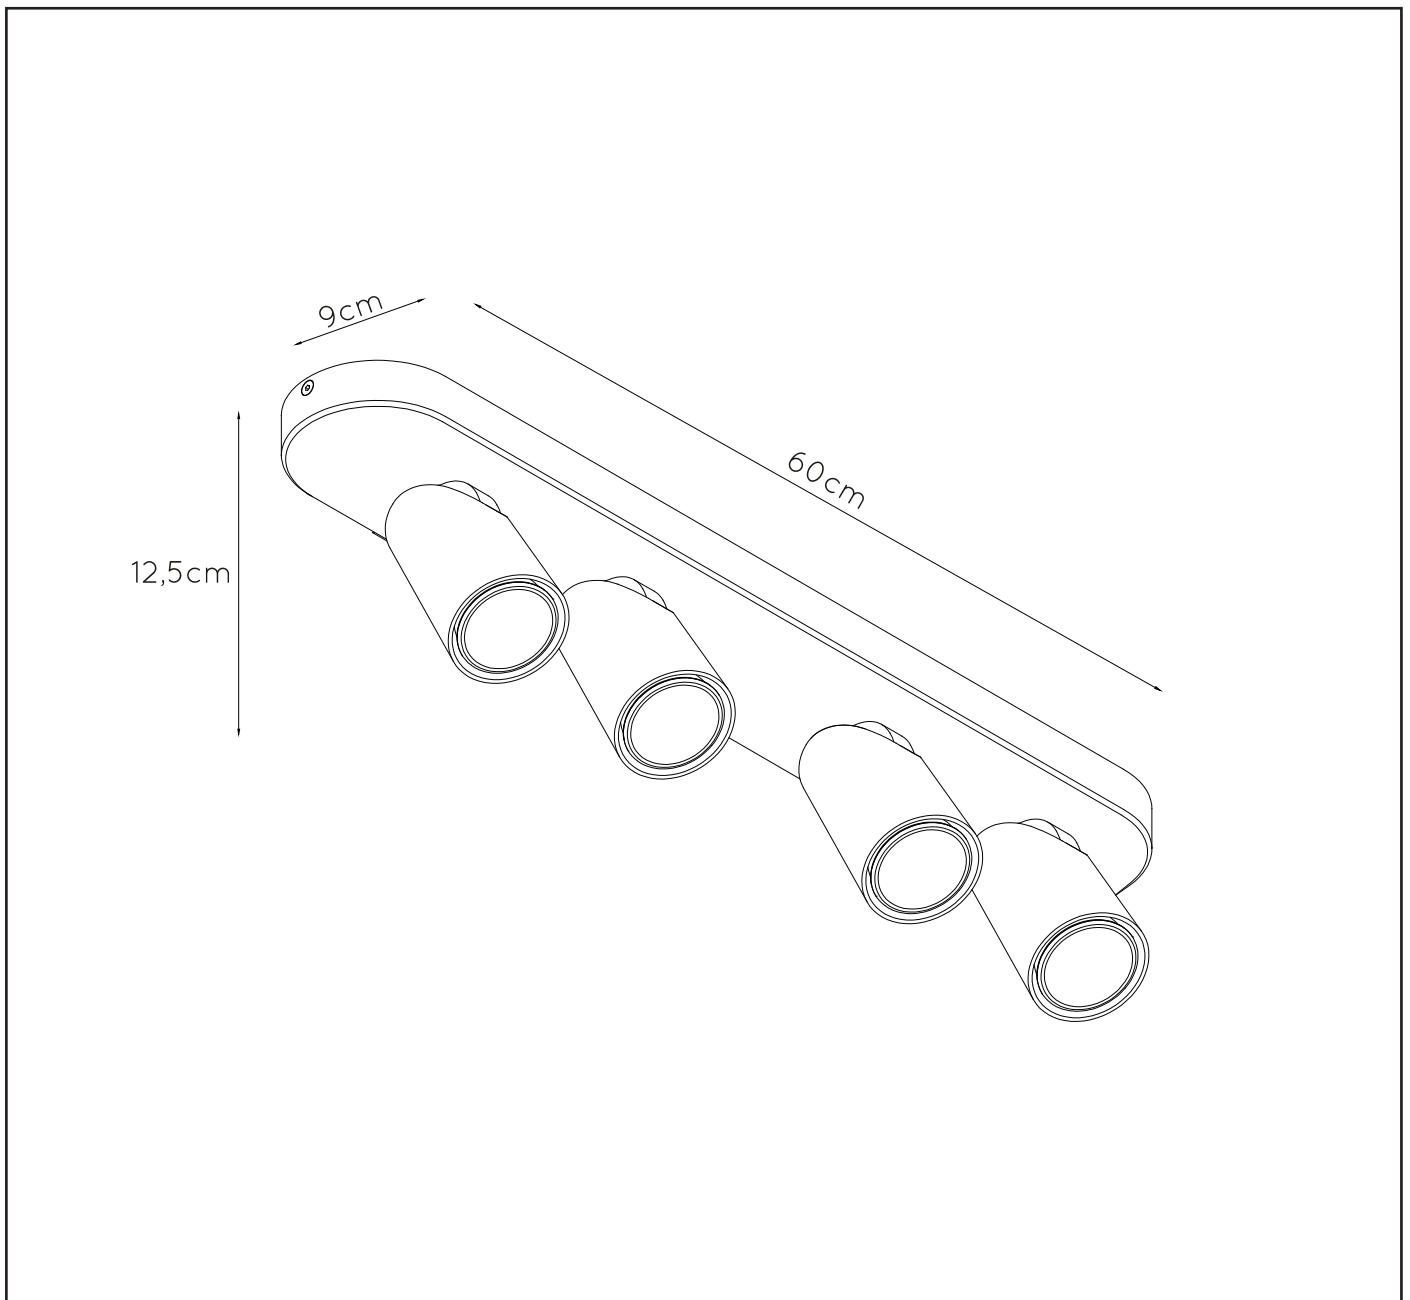

### General

**Dimensions LxWxH :** 60cm x 9cm x 12,5 cm

**Height minimum :** -

**Height maximum :** 12,5 cm

**Dimensions shade LxWxH :** Ø6cm x 9.8cm

**Main material :** Aluminium

**Ceiling rose material :** Aluminium

### Product specifications

**Dimmable :** Dim to warm

**Light direction :** Downlight

**Adjustable in height :** No

(Before Installation)

**Directional :** Directional

**Cable :** No

**Cable length :** -

**Bulb type & maximum wattage :** GU10 LED 5W

For more specifications of this product please visit

[www.lucide.com](http://www.lucide.com)

LUCIDE

## XYRUS-LED

Item number : 23954/21/30

EAN code : 5411212234216

Item number : 23954/21/31

EAN code : 5411212234223

For more specifications, dimensions please visit

[www.lucide.com](http://www.lucide.com)