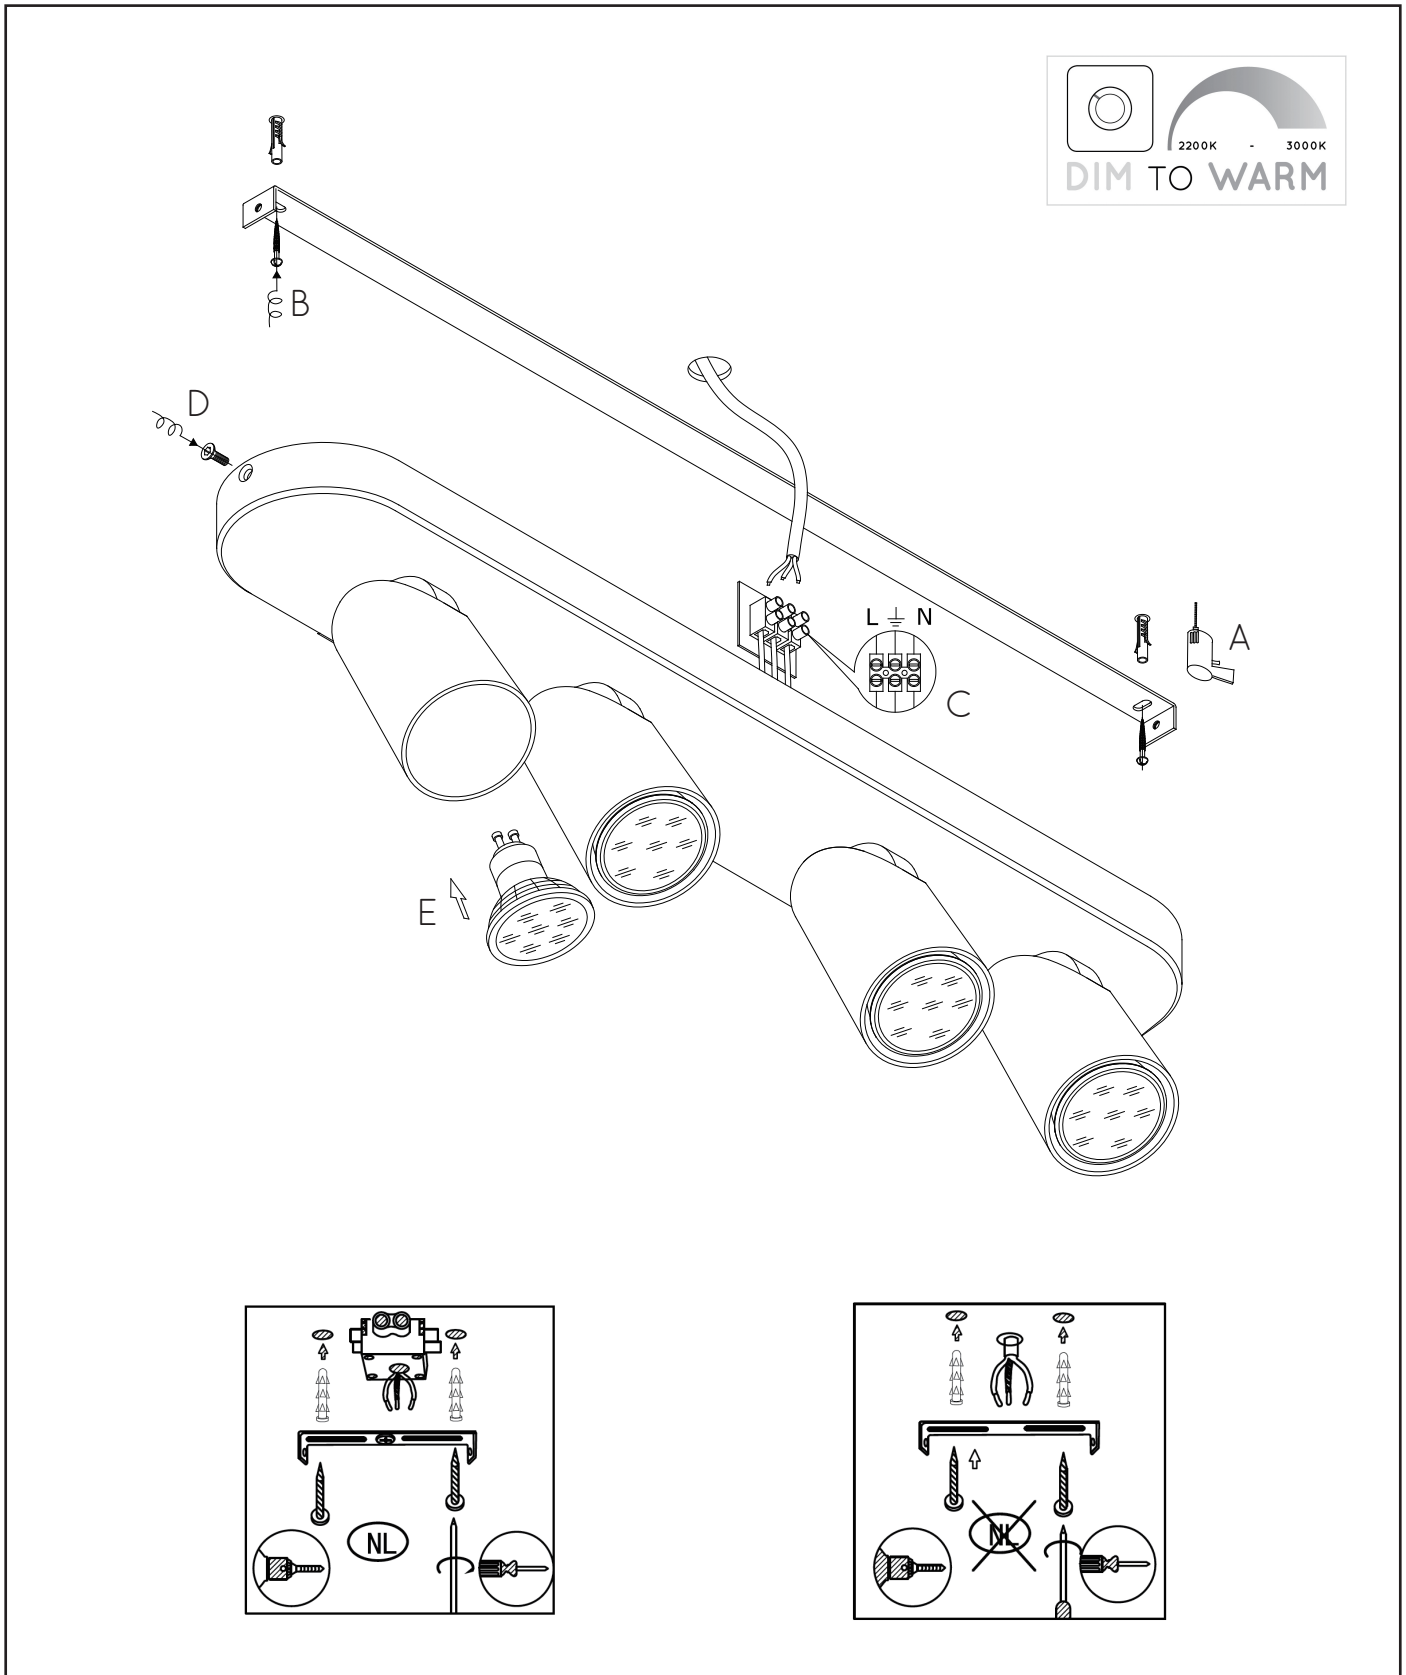

LUCIDE

Dit product bevat een lichtbron van energie-efficiëntieklasse A+

Ce produit contient une source lumineuse de classe énergétique A+

This product contains a light source of energy efficiency class A+

Dieses Produkt enthält eine Lichtquelle der Energieeffizienzklasse A+

Ten produkt zawiera źródło światła o klasie efektywności energetycznej A+