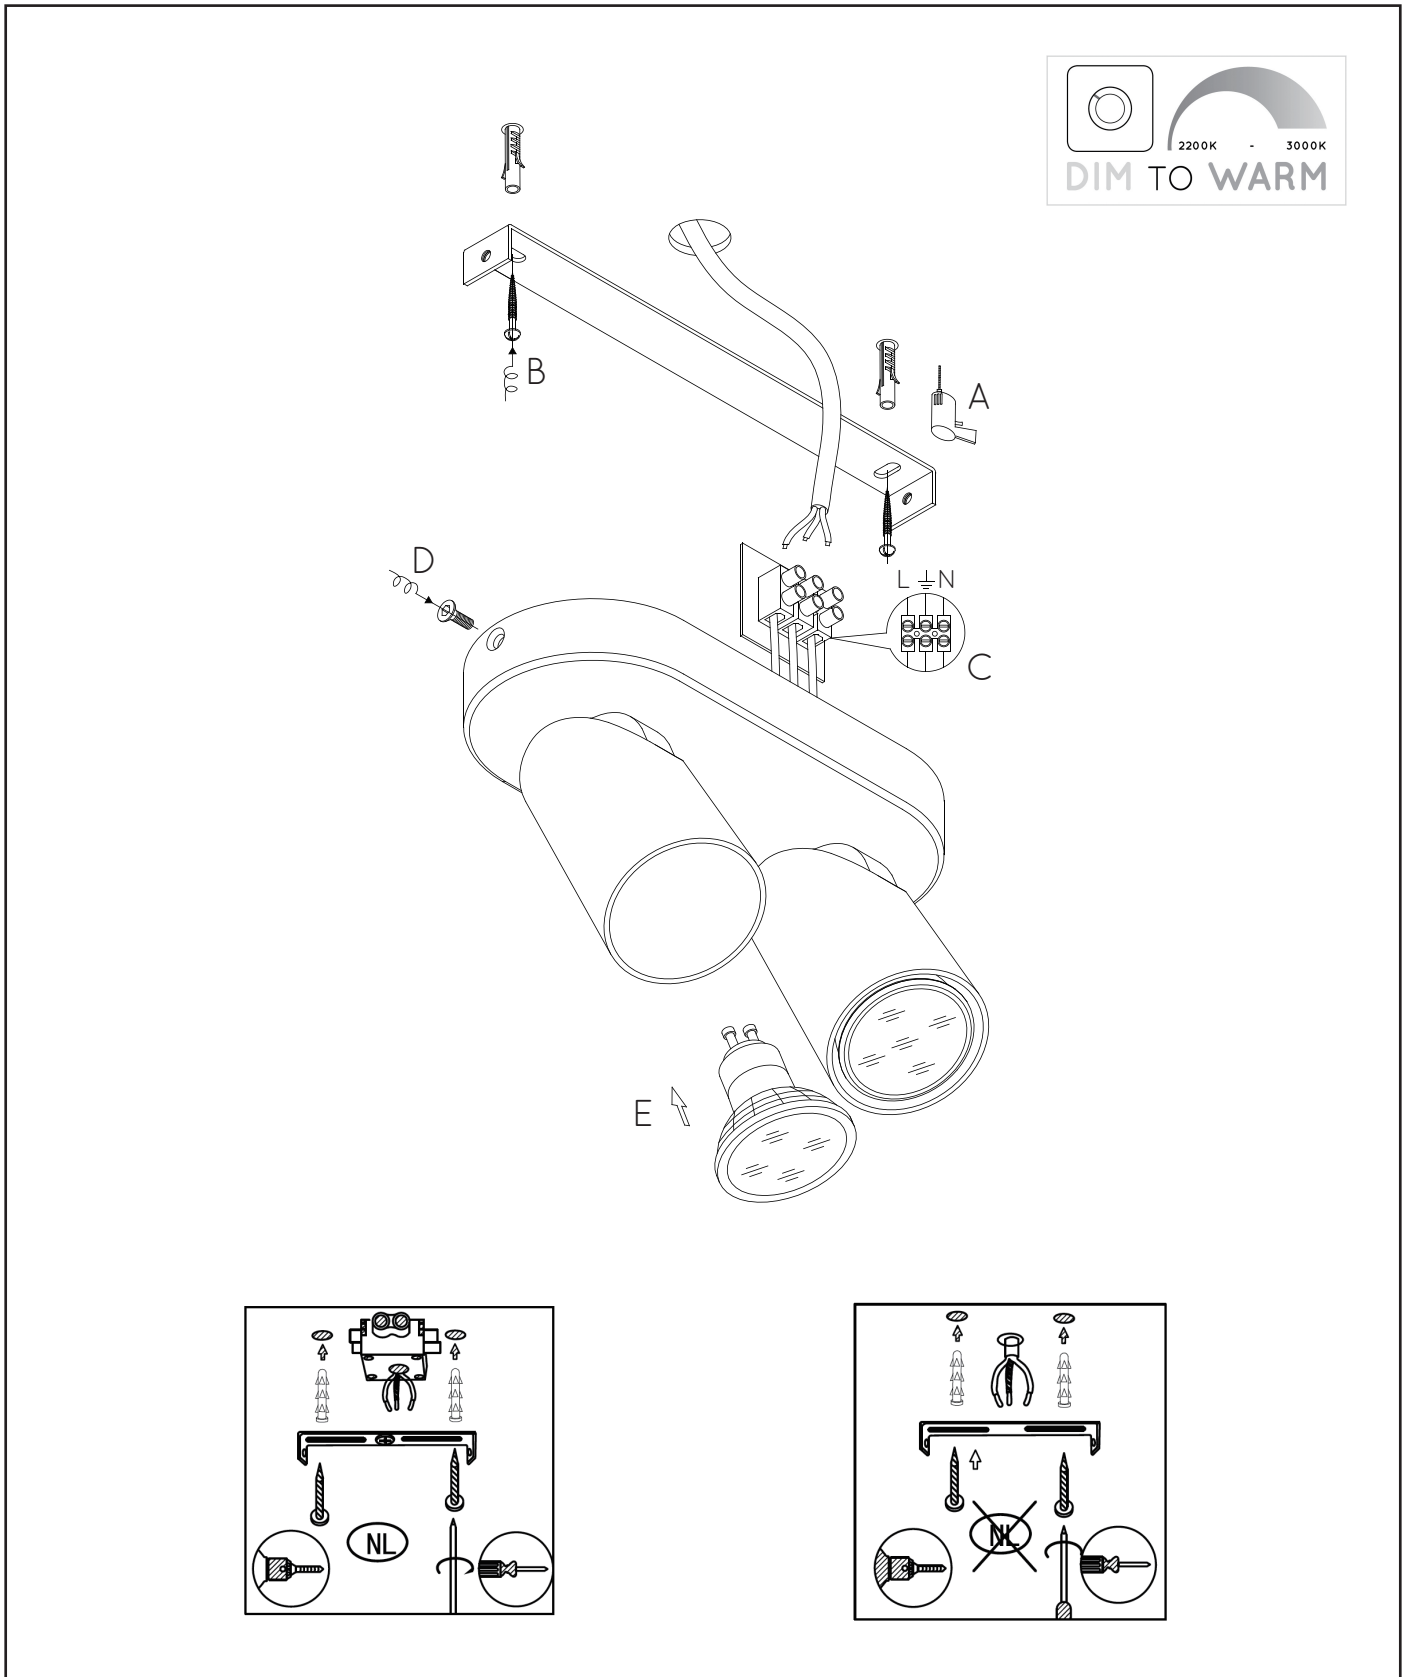

LUCIDE

INSTALLATION DRAWING SPECIFICATIONS

Dit product bevat een lichtbron van energie-efficiëntieklasse A+
Ce produit contient une source lumineuse de classe énergétique A+
This product contains a light source of energy efficiency class A+
Dieses Produkt enthält eine Lichtquelle der Energieeffizienzklasse A+
Ten produkt zawiera źródło światła o klasie efektywności energetycznej A+