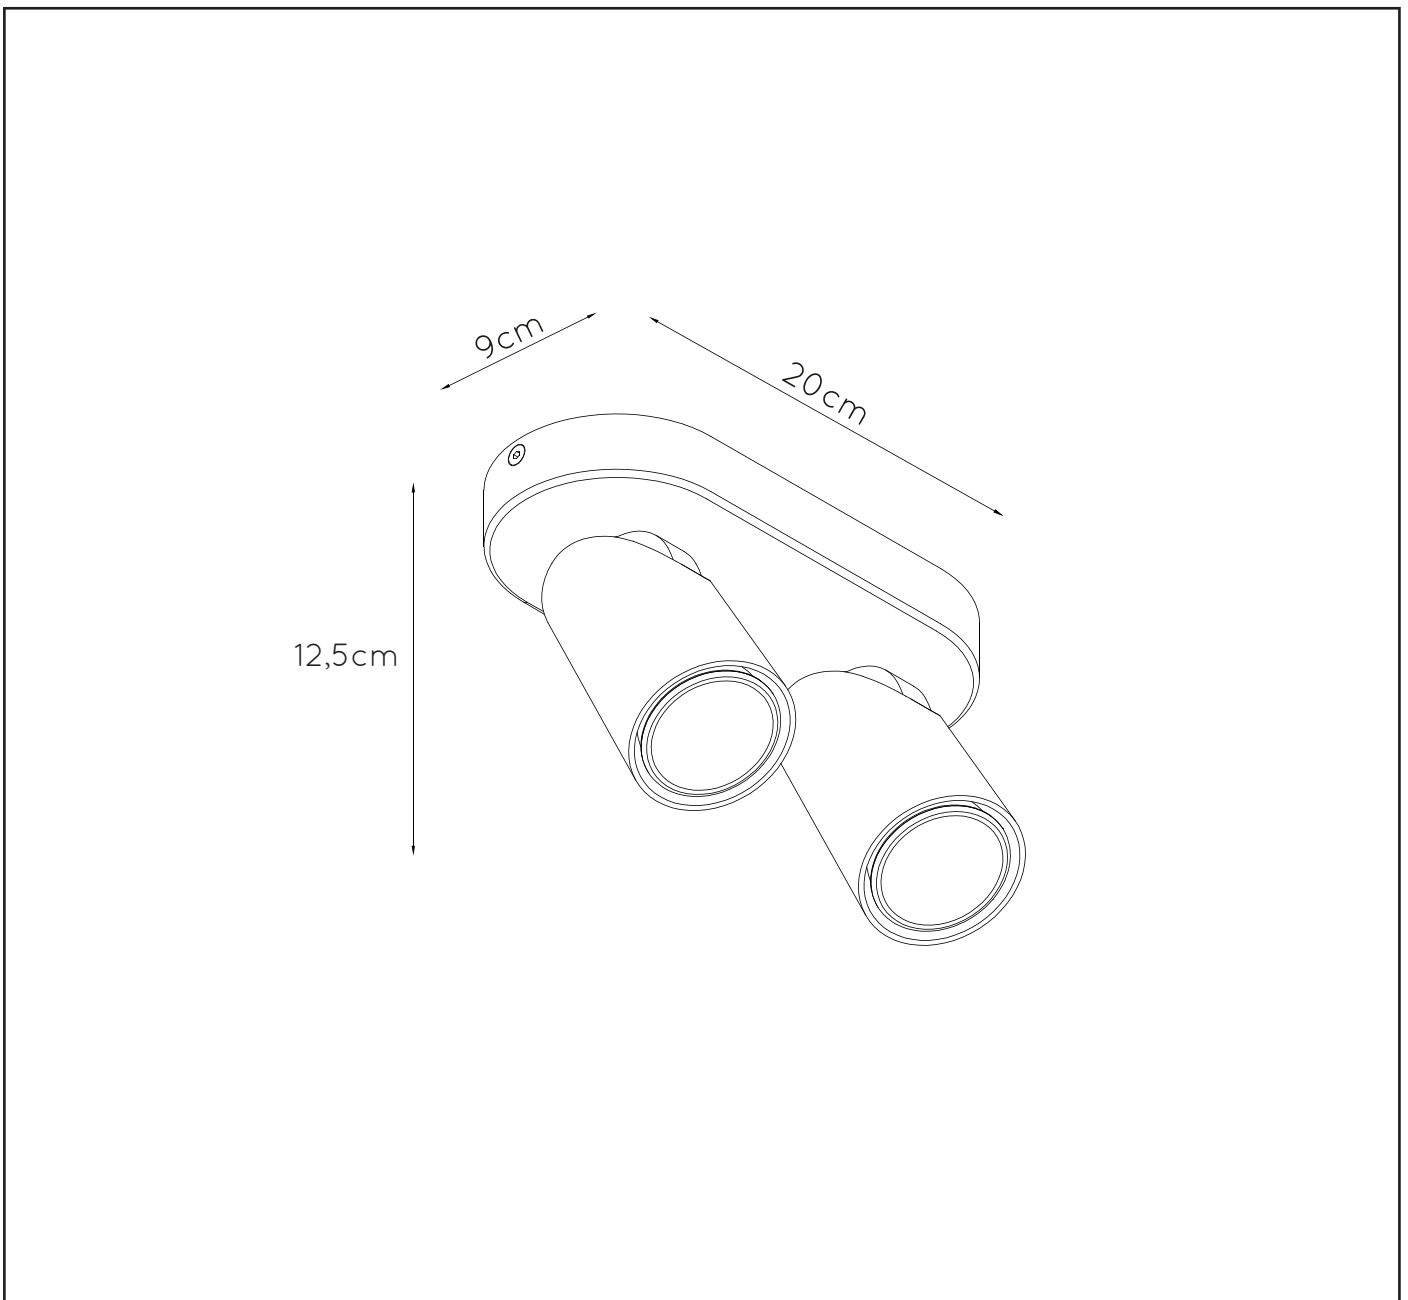

#### General

**Dimensions LxWxH** : 20cm x 9cm x 12,5 cm

**Heigth minimum** : -

**Heigth maximum** : 12,5 cm

**Dimensions shade LxWxH** : Ø6cm x 9.8cm

**Main material** : Aluminium

**Ceiling rose material** : Aluminium

#### Product specifications

**Dimmable** : Dim to warm

**Light direction** : Downlight

**Adjustable in height** : No

(Before Installation)

**Directional** : Directional

**Cable** : No

**Cable length** : -

**Bulb type & maximum wattage** : GU10 LED 5W

For more specifications of this product please visit

[www.lucide.com](http://www.lucide.com)

LUCIDE

## XYRUS-LED

Item number : 23954/11/30

EAN code : 5411212234193

Item number : 23954/11/31

EAN code : 5411212234209

For more specifications, dimensions please visit

[www.lucide.com](http://www.lucide.com)