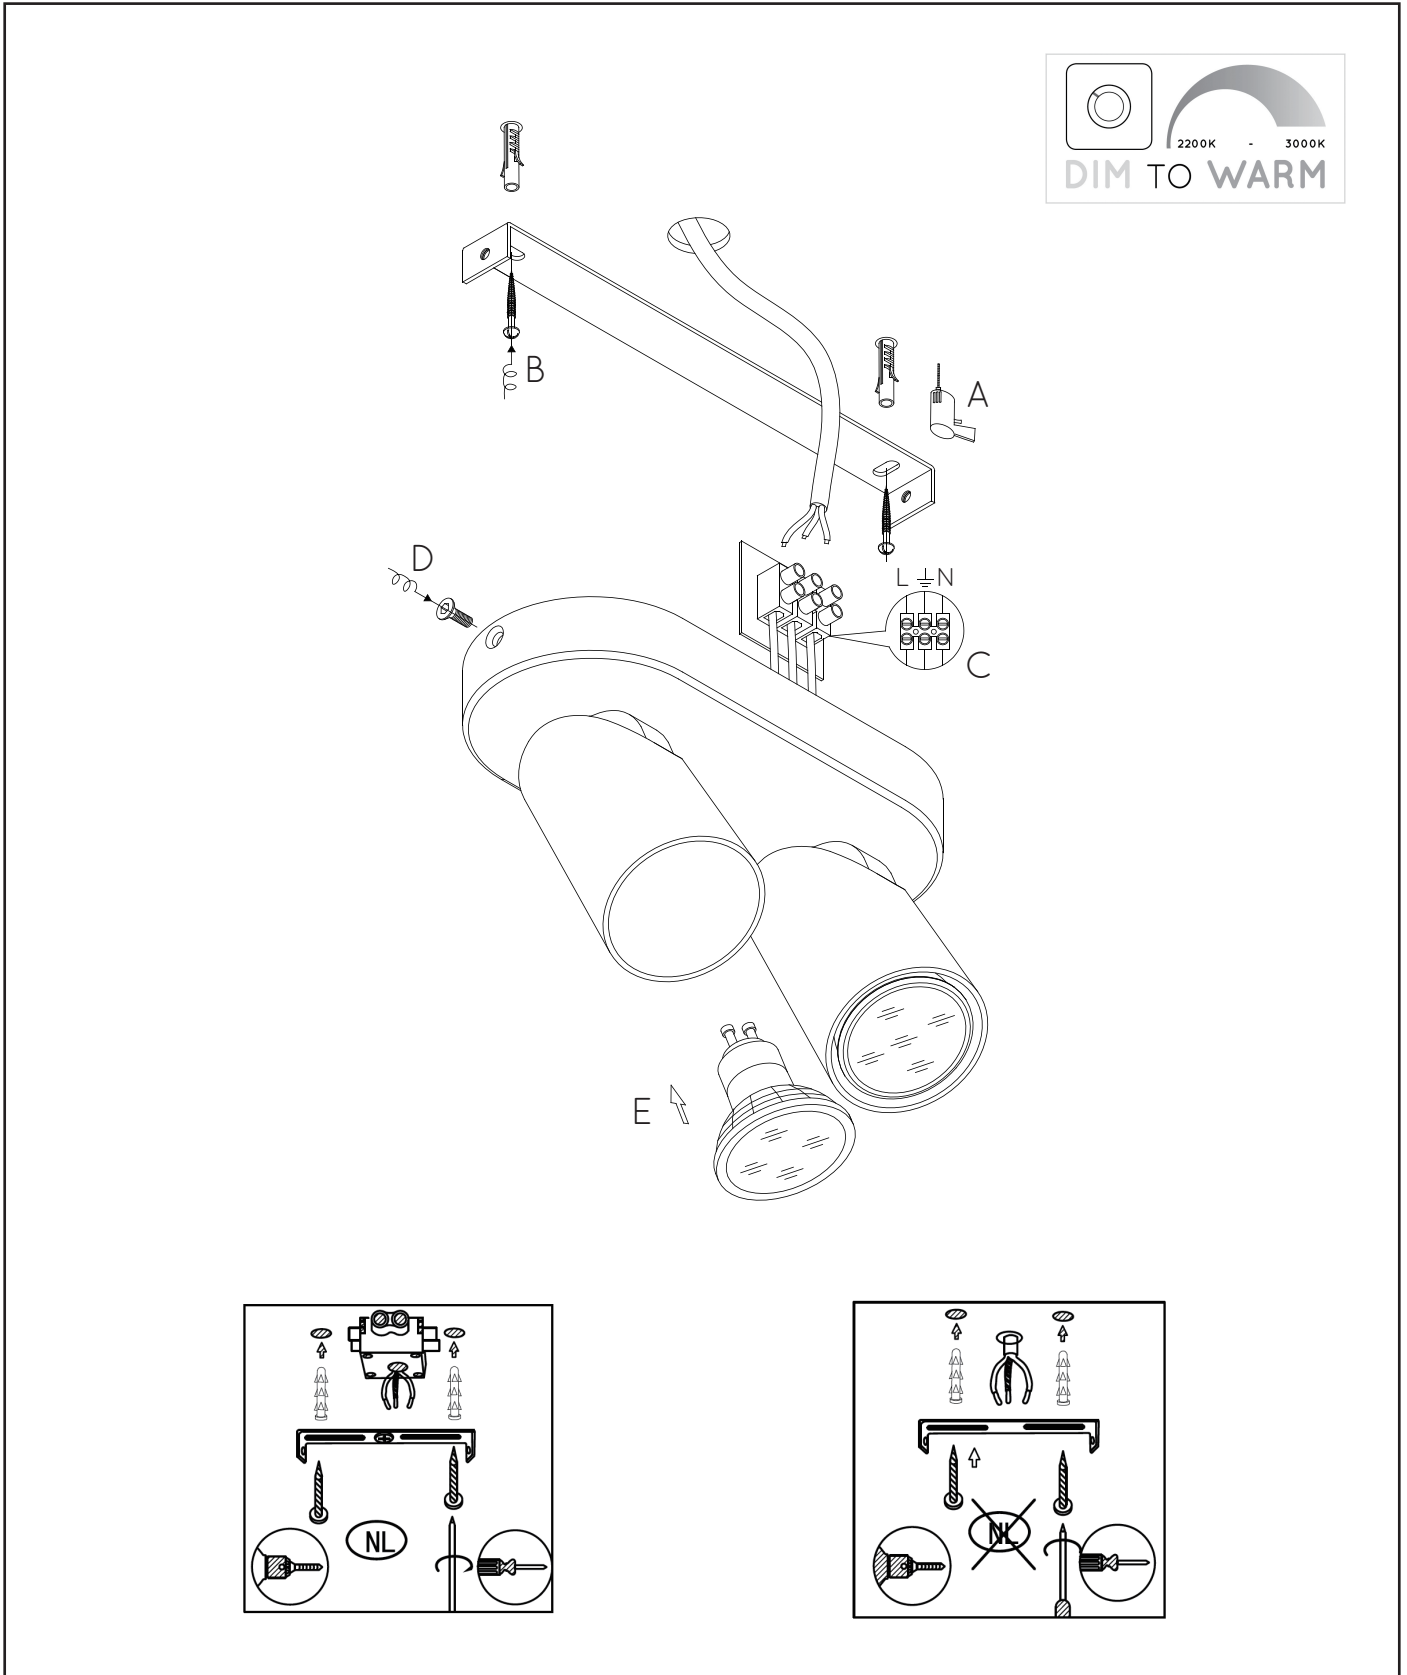

LUCIDE

INSTALLATION DRAWING SPECIFICATIONS

Dit product bevat een lichtbron van energie-efficiëntieklasse A+
Ce produit contient une source lumineuse de classe énergétique A+
This product contains a light source of energy efficiency class A+
Dieses Produkt enthält eine Lichtquelle der Energieeffizienzklasse A+
Ten produkt zawiera źródło światła o klasie efektywności energetycznej A+