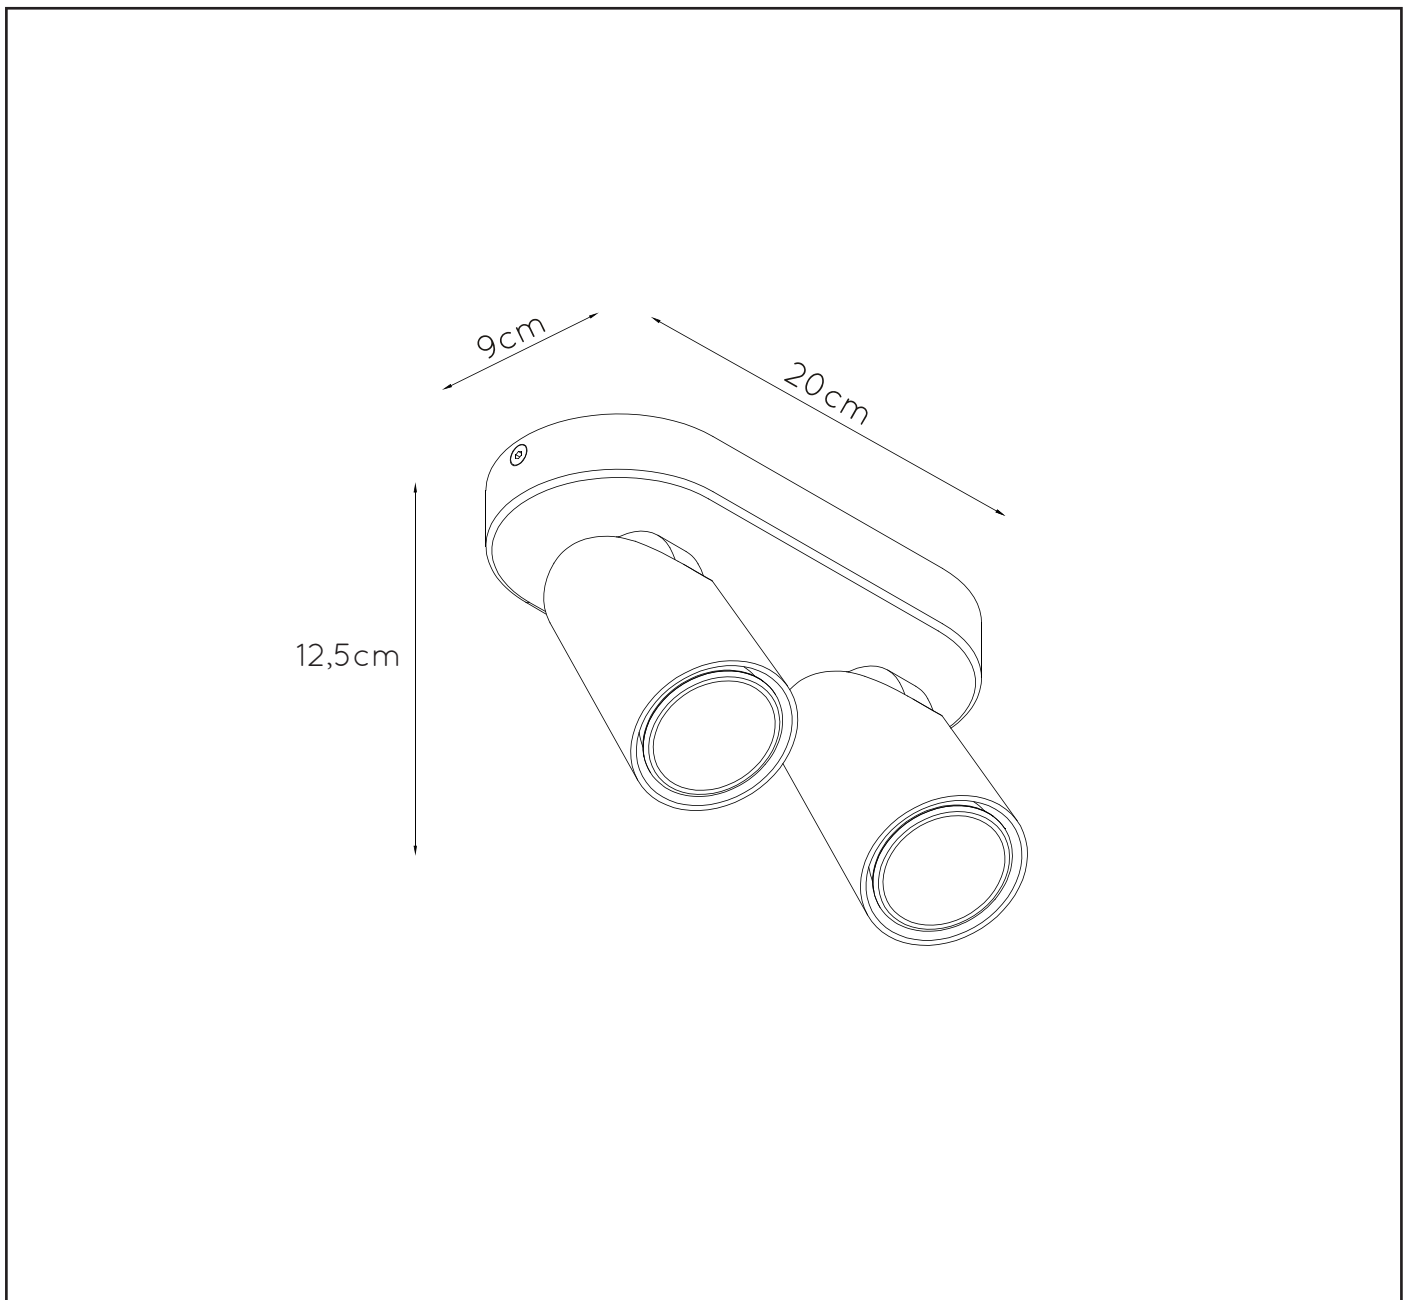

### General

**Dimensions LxWxH :** 20cm x 9cm x 12,5 cm

**Heigth minimum :** -

**Heigth maximum :** 12,5 cm

**Dimensions shade LxWxH :** Ø6cm x 9.8cm

**Main material :** Aluminium

**Ceiling rose material :** Aluminium

### Product specifications

**Dimmable :** Dim to warm

**Light direction :** Downlight

**Adjustable in height :** No

(Before Installation)

**Directional :** Directional

**Cable :** No

**Cable length :** -

**Bulb type & maximum wattage :** GU10 LED 5W

For more specifications of this product please visit

[www.lucide.com](http://www.lucide.com)

LUCIDE

## XYRUS-LED

Item number : 23954/11/30

EAN code : 5411212234193

Item number : 23954/11/31

EAN code : 5411212234209

For more specifications, dimensions please visit

[www.lucide.com](http://www.lucide.com)