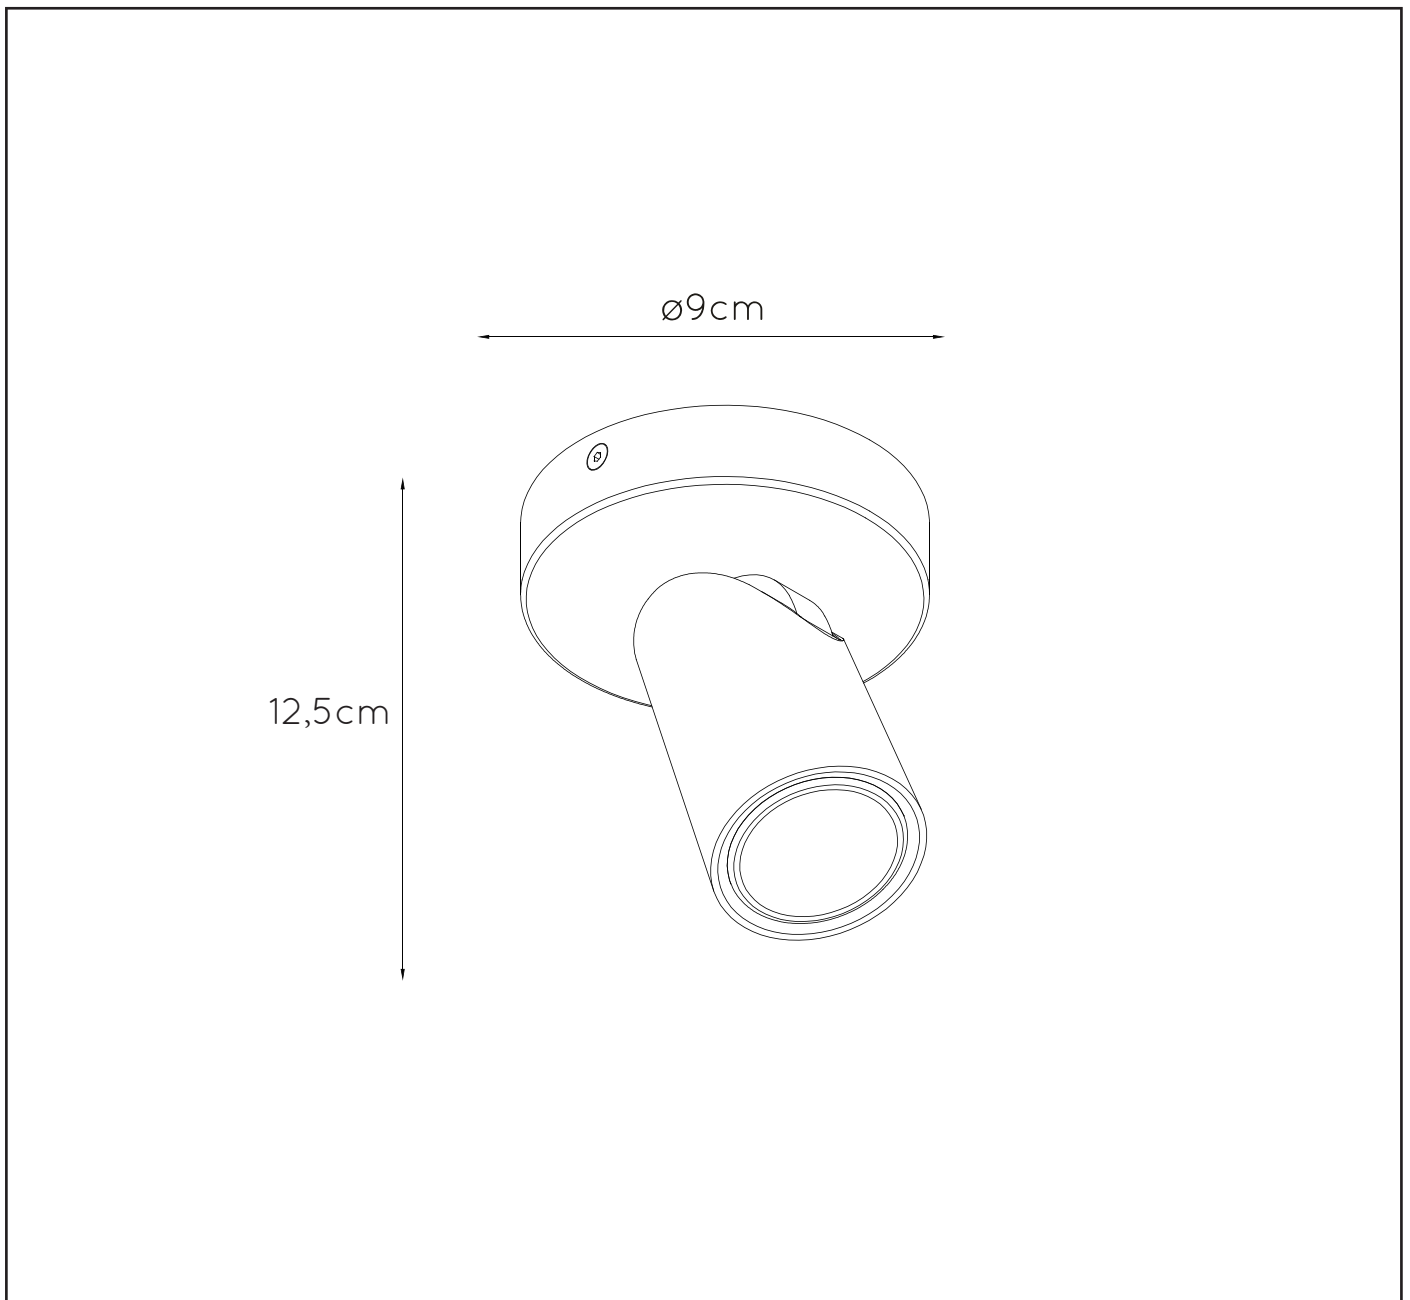

Yes, Dim to warm

Light source incl. : Yes

General

Dimensions LxWxH : Ø9 cm x 12,5 cm

Height minimum : -

Height maximum : 12,5 cm

Dimensions shade LxWxH : Ø6cm x 9.8cm

Main material : Aluminium

Ceiling rose material : Aluminium

Color : Black / White

Style : Modern

Shape : Round

Weight : 0,4kg

Warranty : 2 years

Product specifications

Dimmable : Yes

Light direction : Downlight

Adjustable in height : No

(Before Installation)

Directional : Directional

Cable : No

Cable length : -

Sensor : Without Sensor

Control : Light Switch Control

www.lucide.com

LUCIDE

XYRUS-LED

Item number : 23954/06/30

EAN code : 5411212234179

Item number : 23954/06/31

EAN code : 5411212234186

For more specifications, dimensions please visit