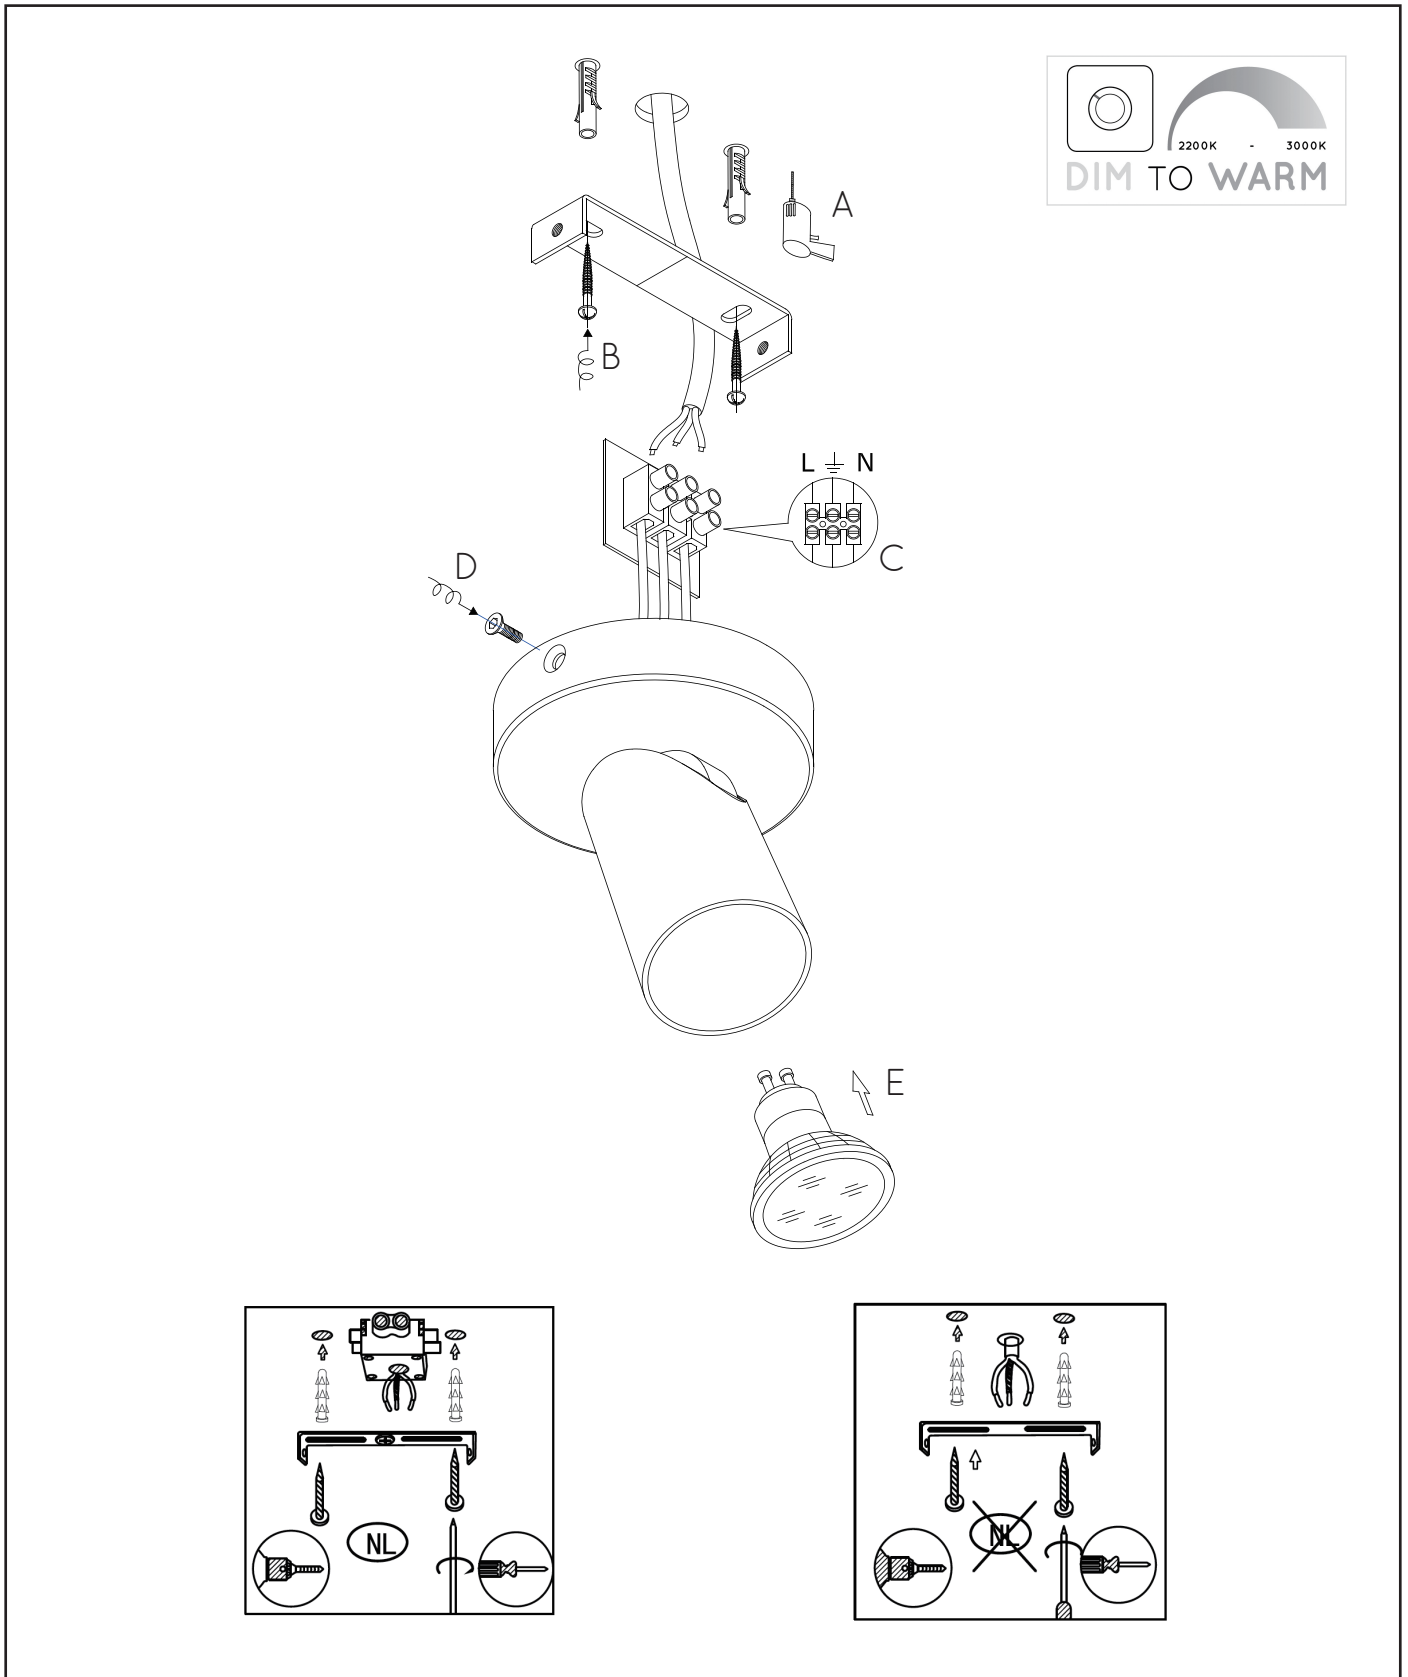

LUCIDE

Dit product bevat een lichtbron van energie-efficiëntieklasse A+
Ce produit contient une source lumineuse de classe énergétique A+
This product contains a light source of energy efficiency class A+
Dieses Produkt enthält eine Lichtquelle der Energieeffizienzklasse A+
Ten produkt zawiera źródło światła o klasie efektywności energetycznej A+