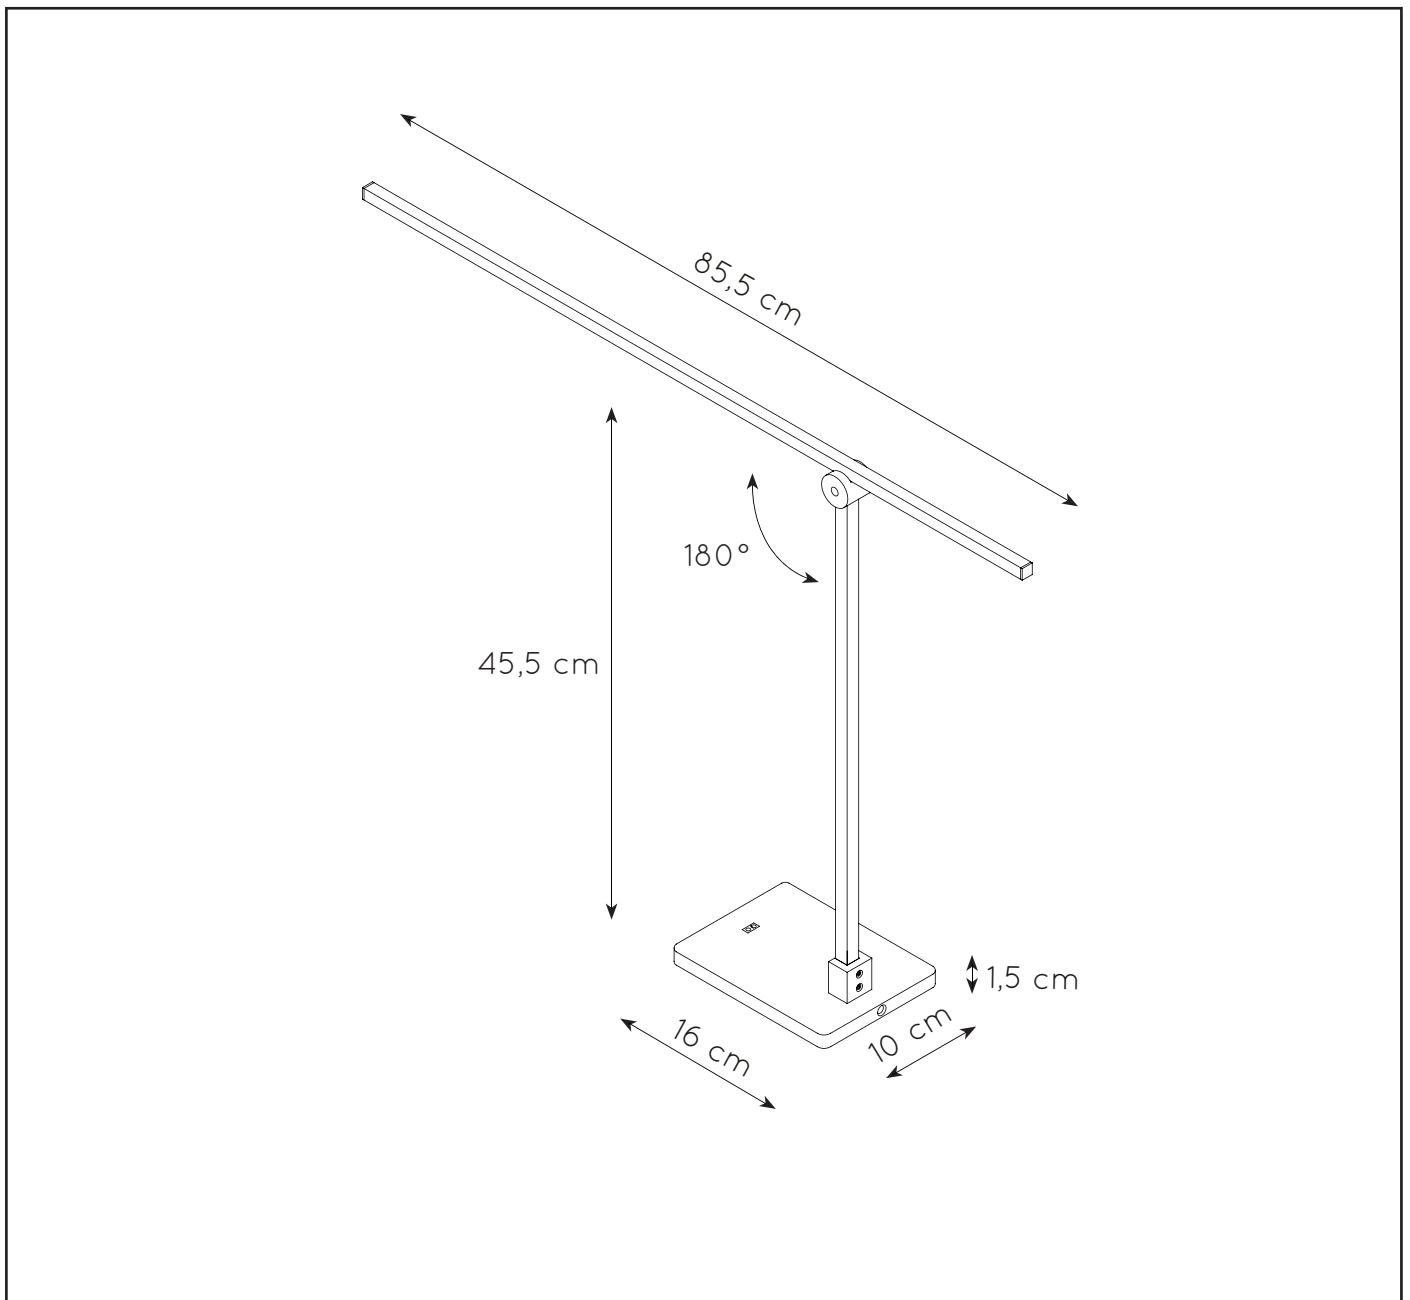

LUCIDE

item number : 23650/12/30
EAN code : 5411212234285

AGENA

General

Dimensions LxWxH : 85,5 cm x 10 cm x 45,5 cm
Heigth minimum : 45,5 cm
Heigth maximum : 45,5 cm
Dimensions shade LxWxH : 85,5 cm x 1,3 cm x 1,3cm
Main material : Aluminium
Ceiling rose material : -
Color : Black
Style : Modern
Shape : Tube
Weight : 1,3kg
Warranty : 3 years

Product specifications

Dimmable : Yes
Light direction : Downlight
Adjustable in heigth : No
(Before Installation)
Directional : Not Directional
Cable : Yes, Cable with plug on Product
Cable length : 200 cm
Sensor : Yes
Control : Sensor Dimmer Control
IP-Class : 20
Electric class : 2
Light source including ? : Yes
Lamp socket : LED
Light source number : 1
Power requirements : 220-240V~50Hz
Bulb type & maximum wattage : LED 12W

For more specifications of this product please visit

www.lucide.com

LUCIDE

AGENA

Item number : 23650/12/30

EAN code : 5411212234285

For more specifications, dimensions please visit

www.lucide.com