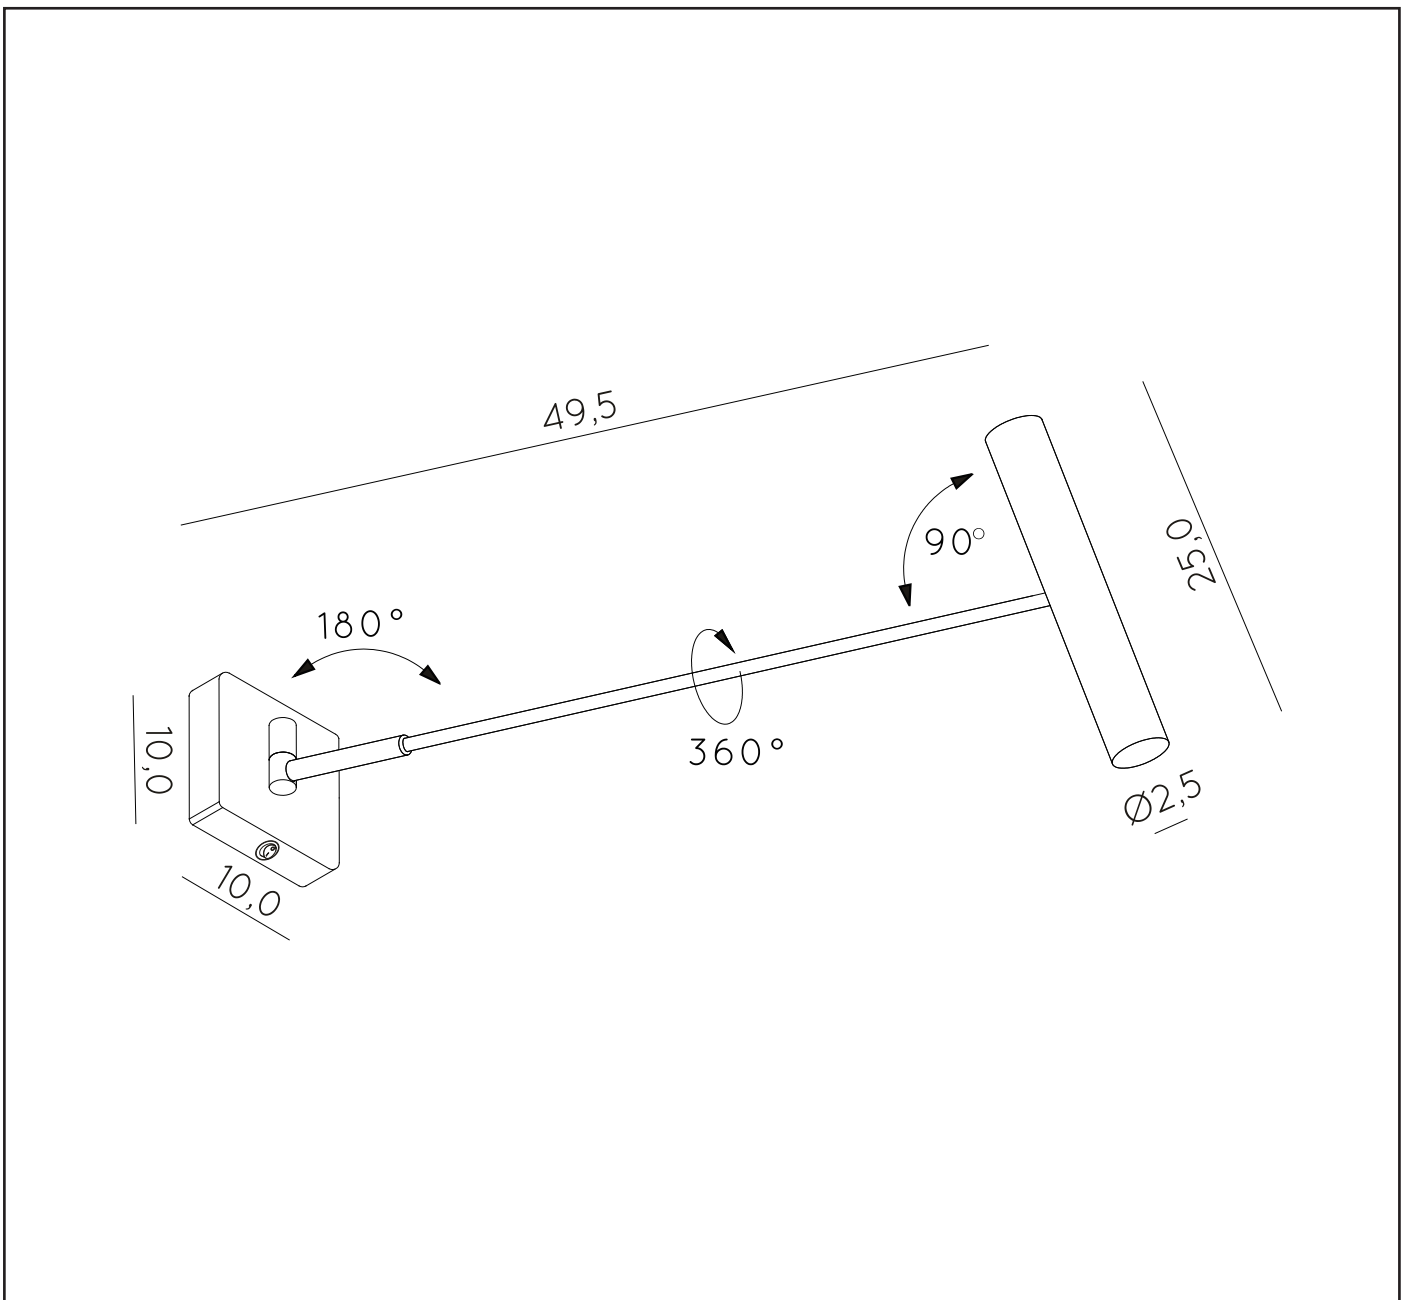

## General

**Dimensions LxWxH :** 49,5 cm x 10 cm x 25 cm

**Heigh minimum :** -

**Heigh maximum :** 25 cm

**Dimensions shade LxWxH :** Ø2,5cm x25cm

**Main material :** Aluminium

**Ceiling rose material :** Aluminium

## Product specifications

**Dimmable :** Yes

**Light direction :** Downlight

**Adjustable in heigh :** No  
(Before Installation)

**Directional :** Directional

**Cable :** No

**Cable length :** -

**Sensor :** Without Sensor

# WYGO

Item number : 23262/05/30

EAN code : 5411212234162

For more specifications, dimensions please visit

[www.lucide.com](http://www.lucide.com)