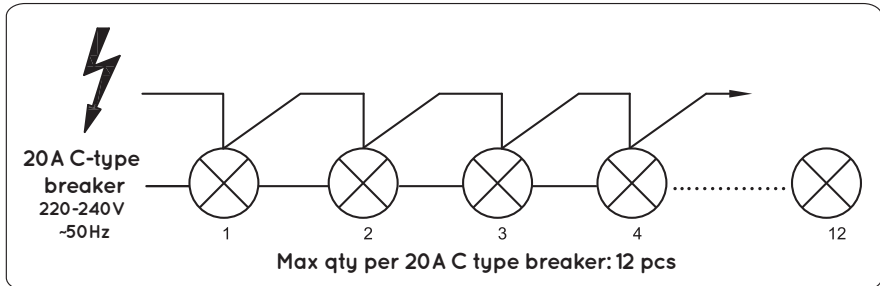

INTERCONNECTION WIRING DIAGRAM

(Must be connected by professionals)

Dit product bevat een lichtbron van energie-efficiëntieklasse F (oude klasse A+).
Ce produit contient une source lumineuse de classe énergétique F (ancienne classe A+).
This product contains a light source of energy efficiency class F (old class A+).
Dieses Produkt enthält eine Lichtquelle der Energieeffizienzklasse F (alte Klasse A+).
Ten produkt zawiera ród o wiat a o klasie efektywno ci energetycznej F (stara klasa A+).