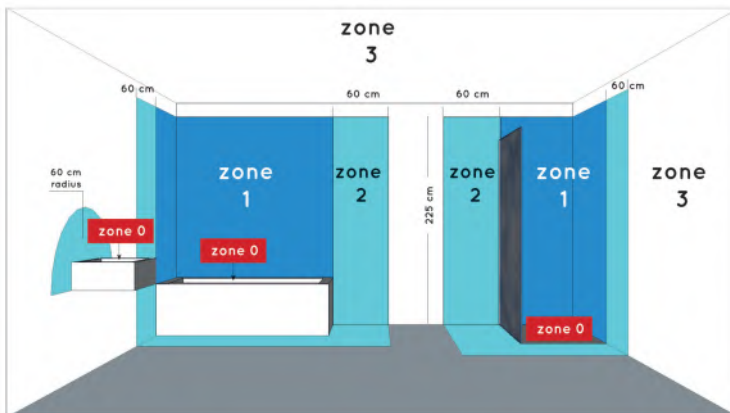

LUCIDE

item number : 22973/06/99
EAN code : 5411212221476

BINKY LED

General

Dimensions LxWxH : 9.6x8.8x7.3cm
Heigh minimum : 7.3 cm
Heigh maximum : 7.3 cm
Dimensions shade LxWxH :-
Main material : PBT and PC
Ceiling rose material : N/A
Color : Black and white
Style : Modern
Shape : As shown
Weight : 0,184 kg
Warranty : 3 years

Installation of items in bathroom:

IP classifications	zone 0	zone 1 minimum	zone 2 minimum	zone 3 minimum
		IP65	IP44	IP21

Product specifications

Dimmable : Yes
Light direction : Spot
Adjustable in height : Not adjustable In Height
(Before Installation)
Directional : Directional
Cable : No cable On Product
Cable length : - cm
Sensor : Without Sensor
Control : Light Switch Control
IP-Class : Surface IP65
Electric class : 1
Light source including ? : Yes
Lamp socket : N/A
Light source number : 1
Power requirements : 220-240V~50Hz
Bulb tube & maximum wattage : 6.5W LED