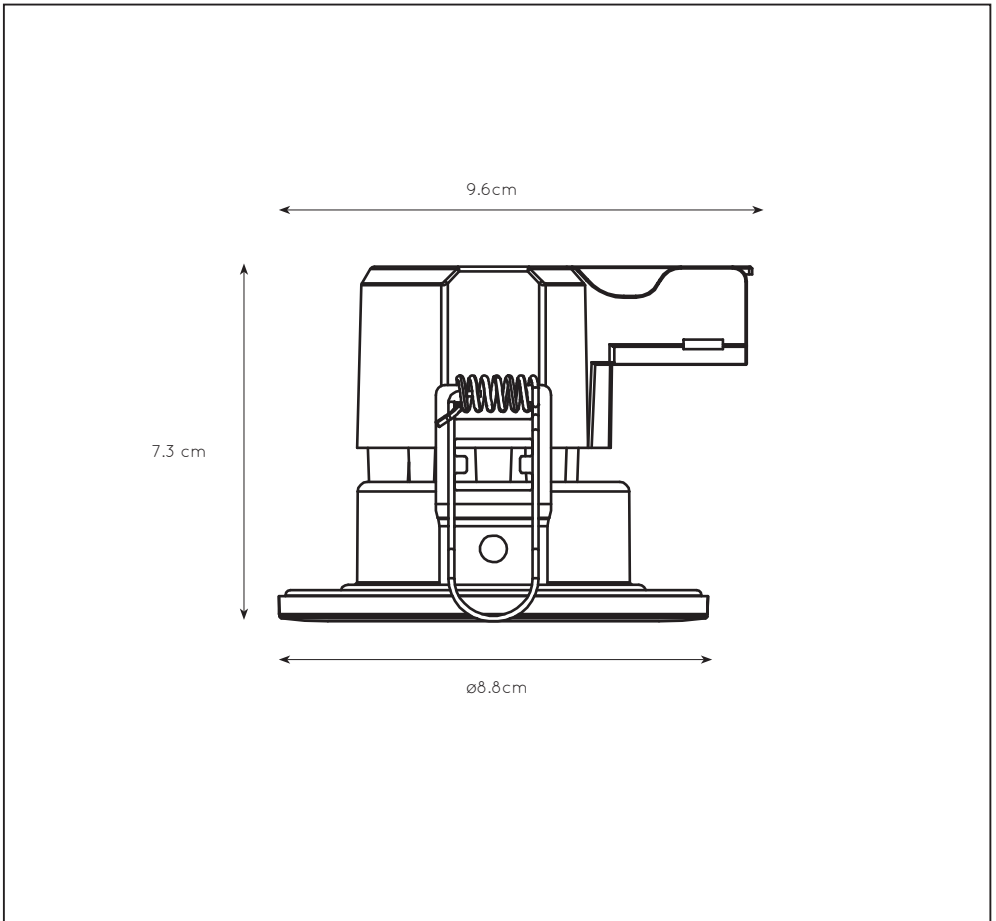

LUCIDE

item number : 22973/06/99
EAN code : 5411212221476

BINKY LED

General

Dimensions LxWxH : 9.6x8.8x7.3cm
Heigh minimum : 7.3 cm
Heigh maximum : 7.3 cm
Dimensions shade LxWxH :-
Main material : PBT and PC
Ceiling rose material : N/A
Color : Black and white
Style : Modern
Shape : As shown
Weight : 0,184 kg
Warranty : 3 years

Installation of items in bathroom:

IP classifications	zone 0	zone 1 minimum	zone 2 minimum	zone 3 minimum
		IP65	IP44	IP21

Product specifications

Dimmable : Yes
Light direction : Spot
Adjustable in height : Not adjustable In Height
(Before Installation)
Directional : Directional
Cable : No cable On Product
Cable length : - cm
Sensor : Without Sensor
Control : Light Switch Control
IP-Class : Surface IP65
Electric class : 1
Light source including ? : Yes
Lamp socket : N/A
Light source number : 1
Power requirements : 220-240V~50Hz
Bulb tube & maximum wattage : 6.5W LED

LUCIDE

BINKY LED

Item number : 22973/06/99

EAN code : 5411212221476

For more specifications, dimensions please visit

www.lucide.com

Installation drawing

INTERCONNECTION WIRING DIAGRAM