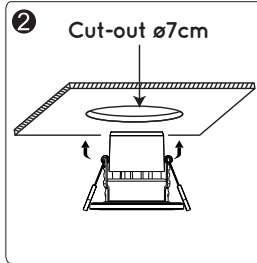

Installation drawing