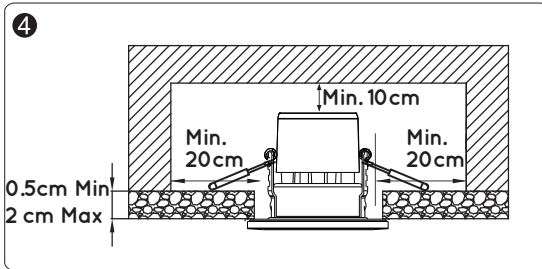

Installation drawing