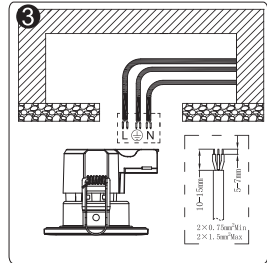

LUCIDE

item number : 22973/06/99
EAN code : 5411212221476

BINKY LED

General

Dimensions LxWxH : 9.6x8.8x7.3cm
Heigh minimum : 7.3 cm
Heigh maximum : 7.3 cm
Dimensions shade LxWxH :-
Main material : PBT and PC
Ceiling rose material : N/A
Color : Black and white
Style : Modern
Shape : As shown
Weight : 0,184 kg
Warranty : 3 years

Installation of items in bathroom:

IP classifications	zone 0	zone 1 minimum	zone 2 minimum	zone 3 minimum
		IP65	IP44	IP21

Product specifications

Dimmable : Yes
Light direction : Spot
Adjustable in height : Not adjustable In Height
(Before Installation)
Directional : Directional
Cable : No cable On Product
Cable length : - cm
Sensor : Without Sensor
Control : Light Switch Control
IP-Class : Surface IP65
Electric class : 1
Light source including ? : Yes
Lamp socket : N/A
Light source number : 1
Power requirements : 220-240V~50Hz
Bulb tube & maximum wattage : 6.5W LED

LUCIDE

BINKY LED

Item number : 22973/06/99

EAN code : 5411212221476

For more specifications, dimensions please visit

www.lucide.com

Installation drawing

INTERCONNECTION WIRING DIAGRAM