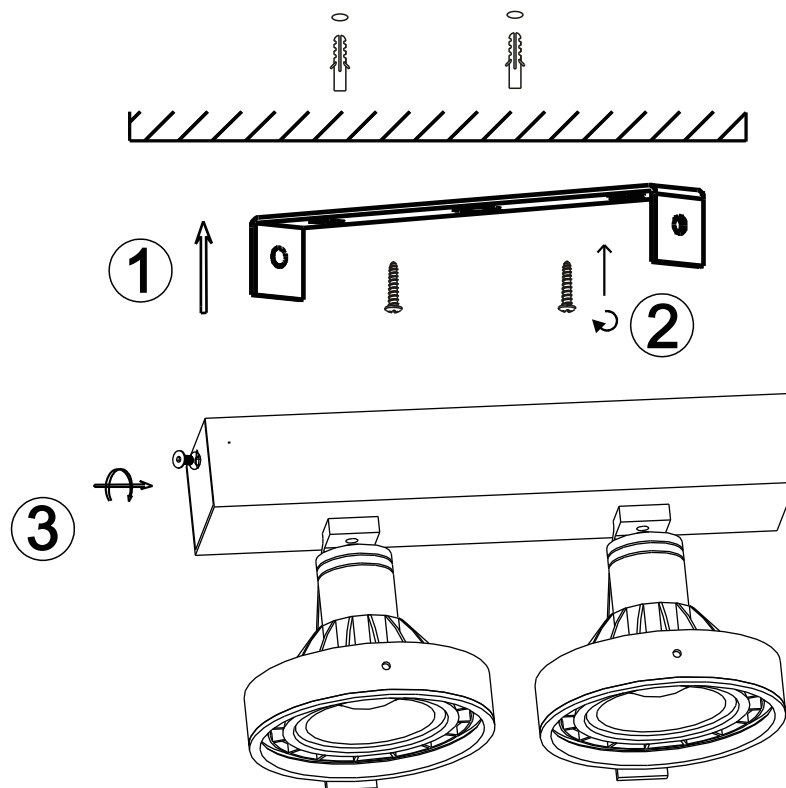

Electrical Supply

Dit product bevat een lichtbron van energie-efficiëntieklasse G (oude klasse A).
Ce produit contient une source lumineuse de classe énergétique G (ancienne classe A).
This product contains a light source of energy efficiency class G (old class A).
Dieses Produkt enthält eine Lichtquelle der Energieeffizienzklasse G (alte Klasse A).
Ten produkt zawiera ród o wiat a o klasie efektywno ci energetycznej G (stara klasa A).