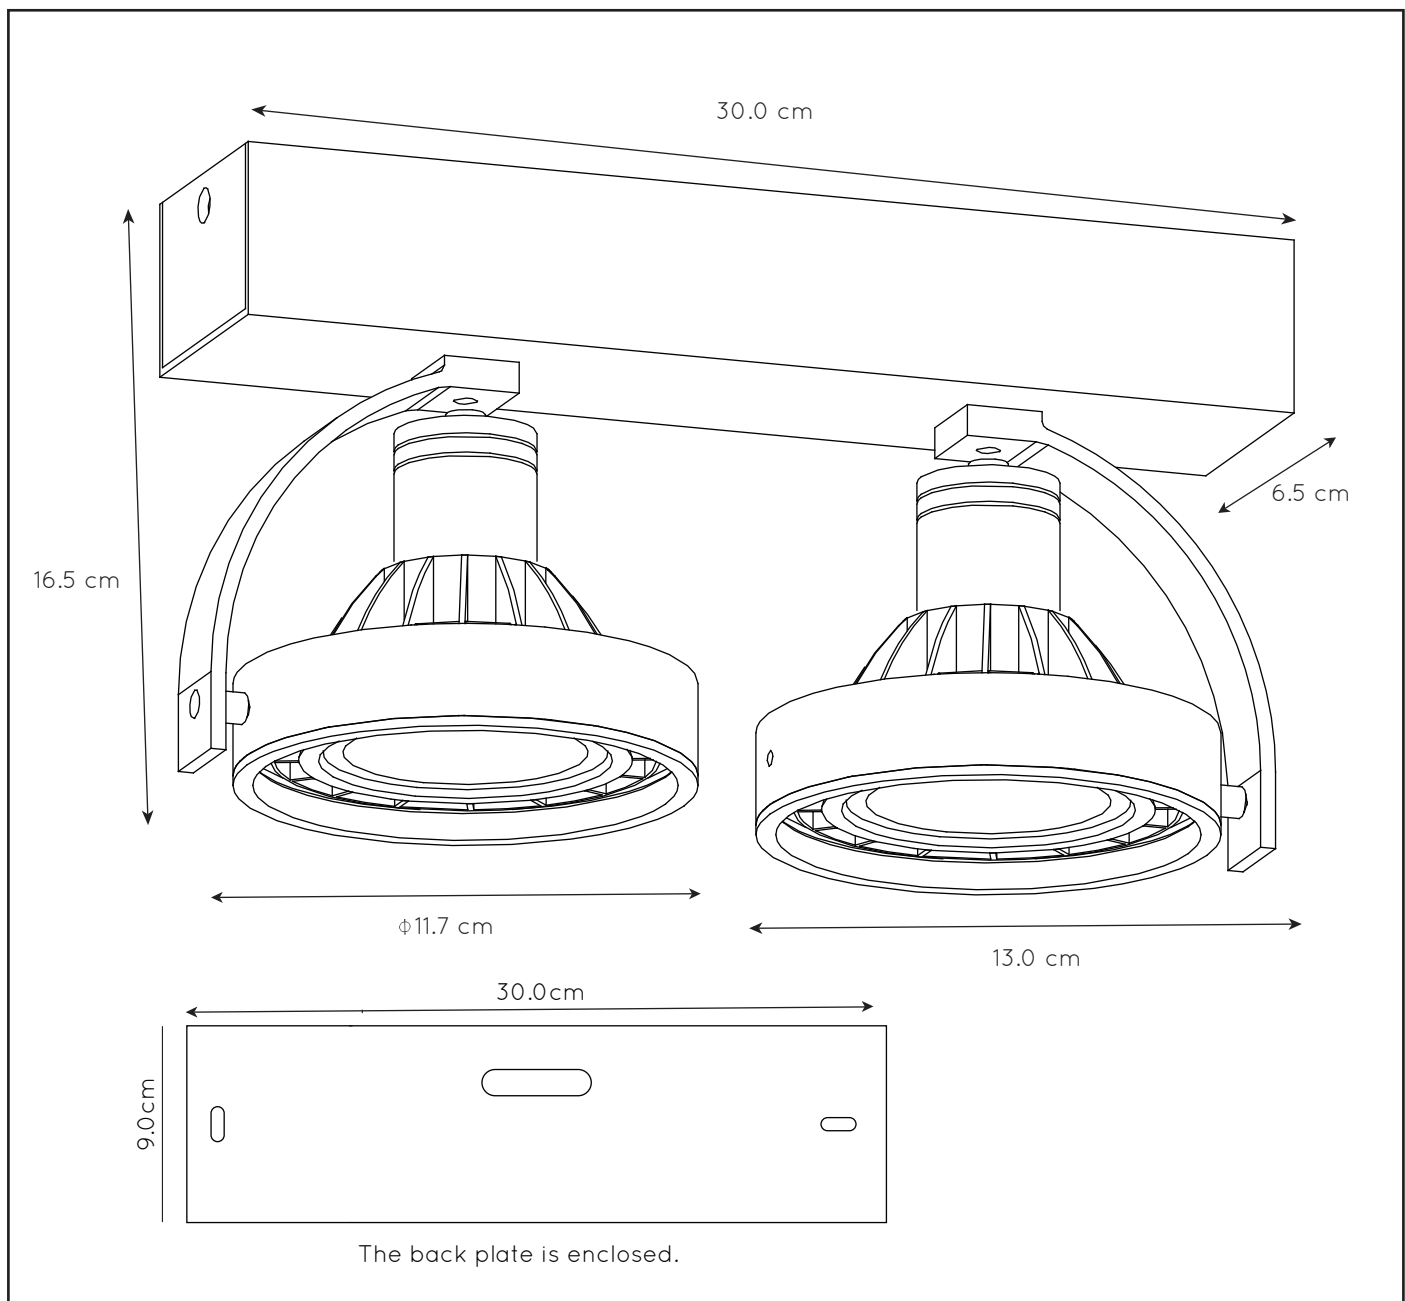

LUCIDE

TECHNICAL DRAWING & DIMENSIONS

DORIAN

Item number : 22968/24/30

EAN code : 5411212221407

For more specifications, dimensions please visit

www.lucide.com