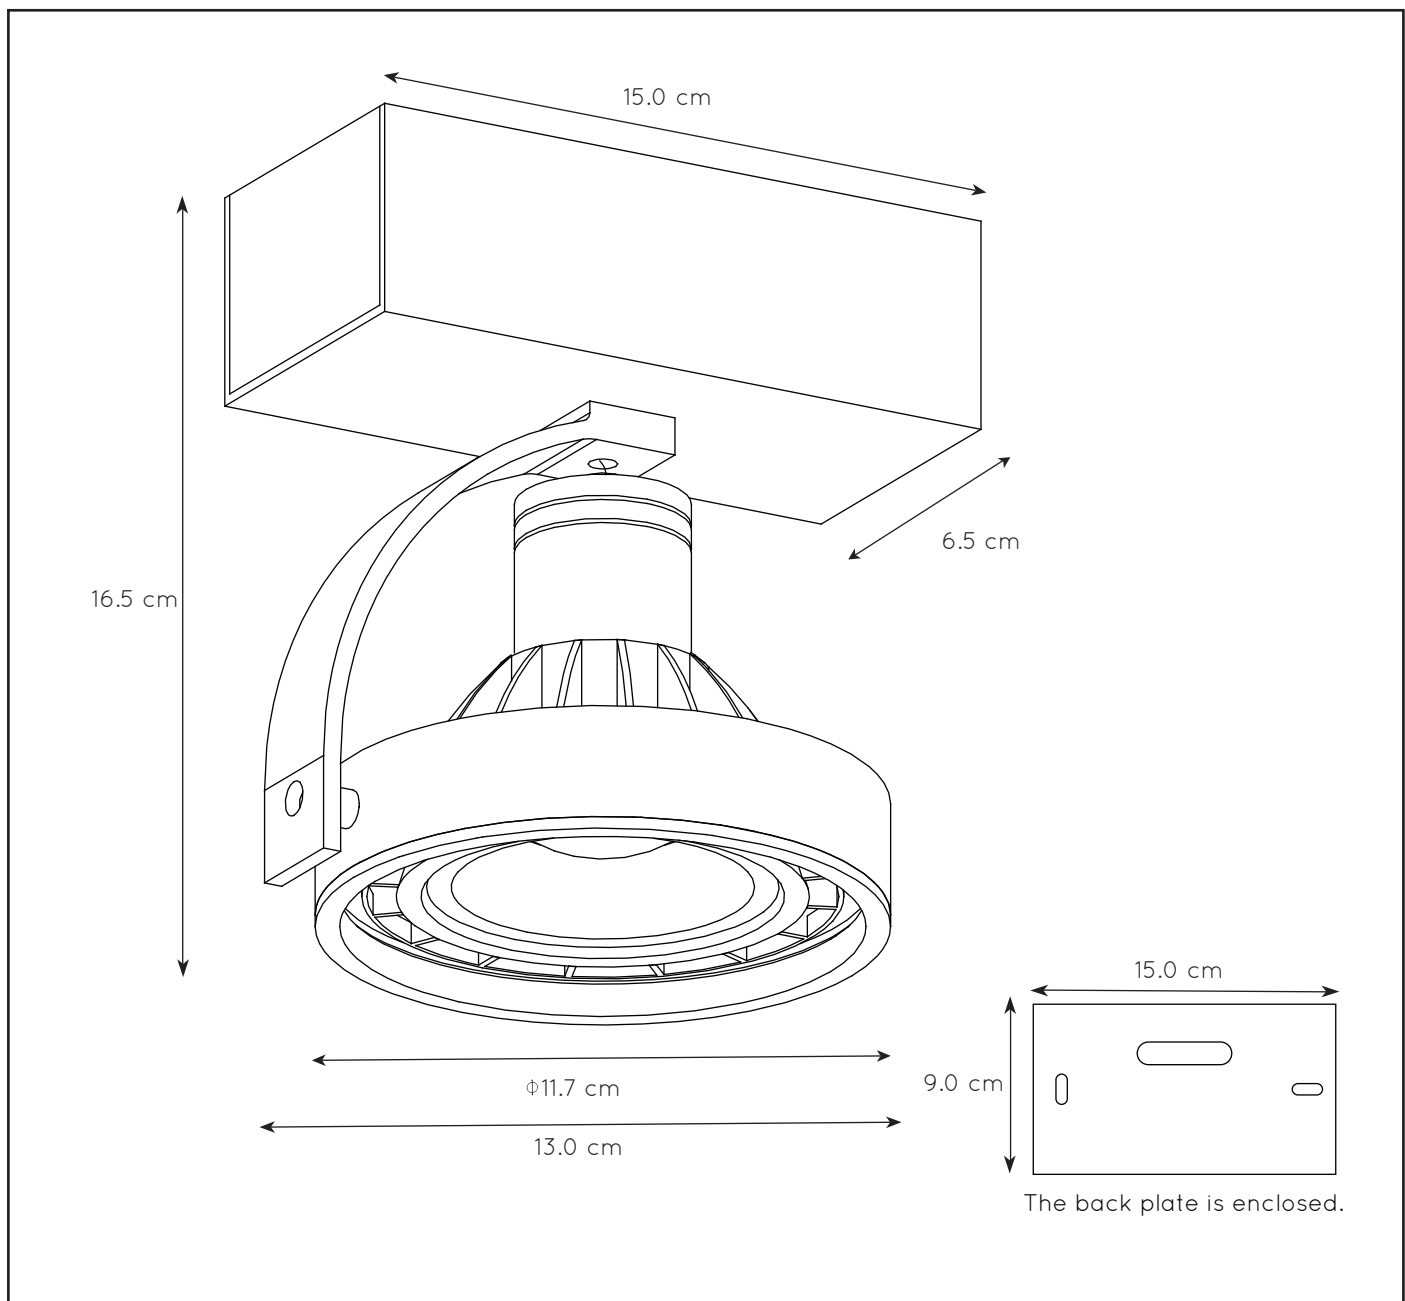

LUCIDE

TECHNICAL DRAWING & DIMENSIONS

DORIAN

Item number : 22968/12/30

EAN code : 5411212221391

For more specifications, dimensions please visit

www.lucide.com