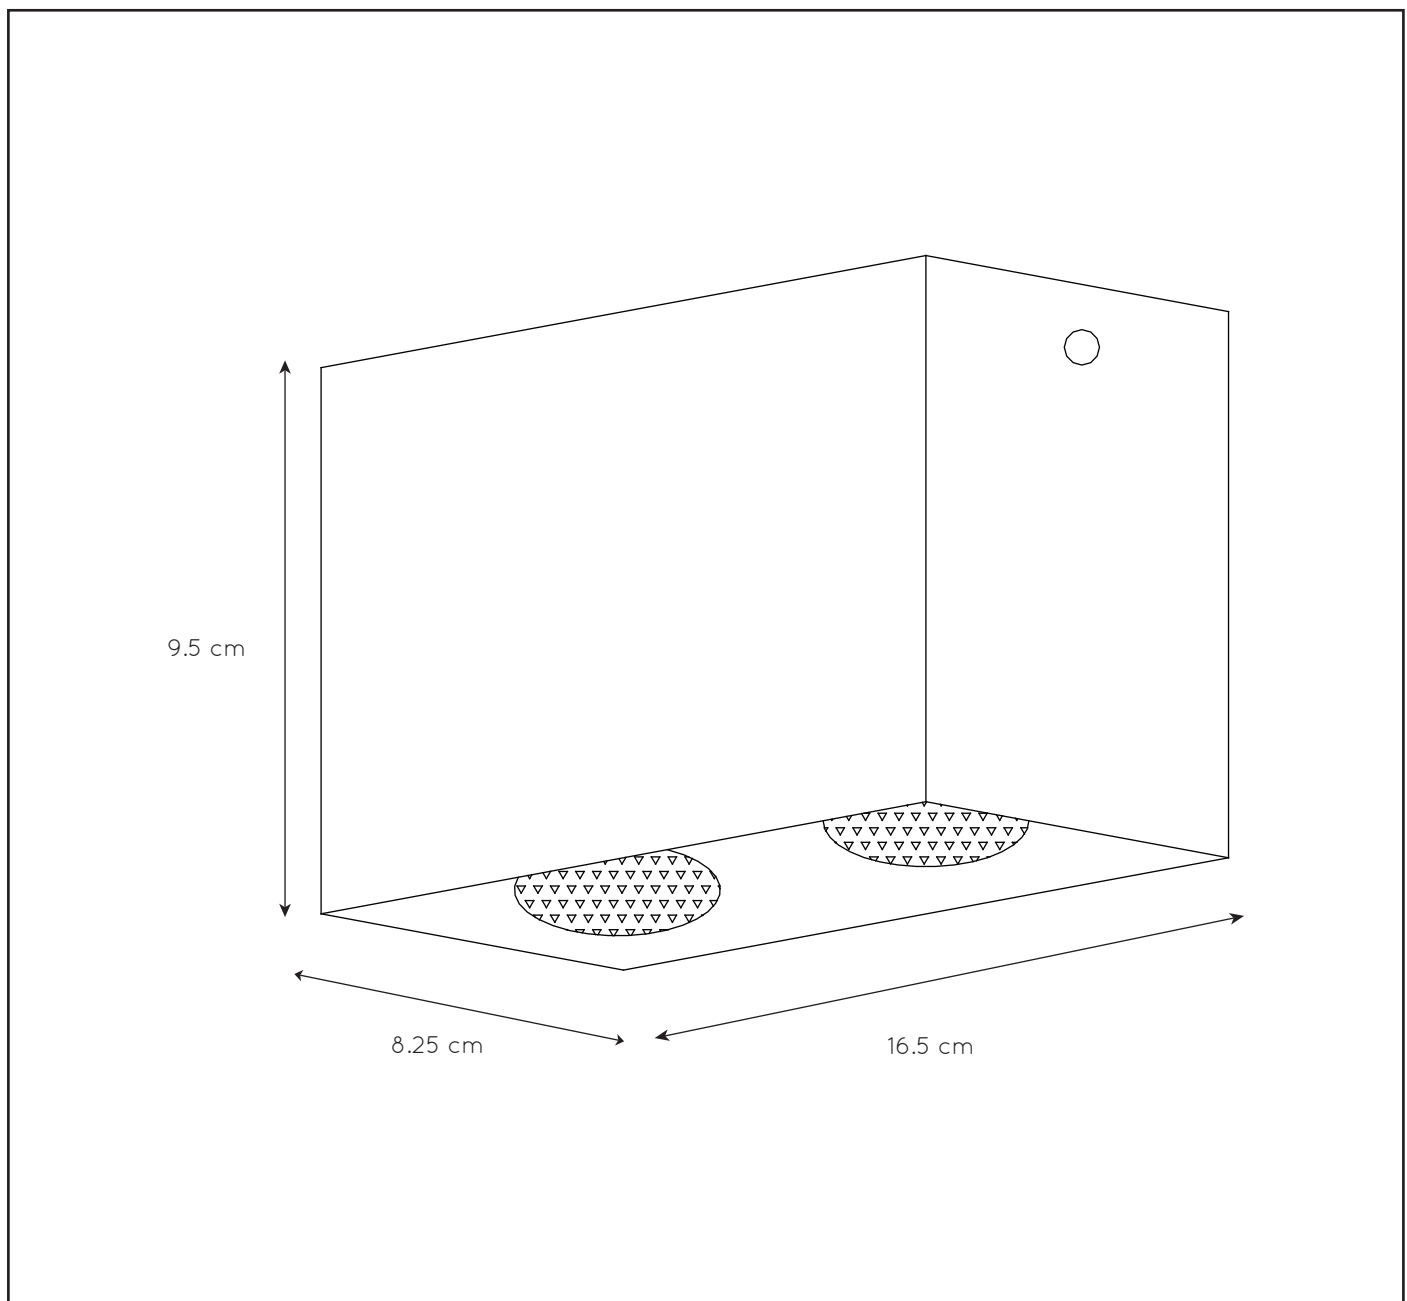

LUCIDE

TECHNICAL DRAWING & DIMENSIONS

BIDO

Item number : 22966/02/30

EAN code : 5411212221544

Item number : 22966/02/31

EAN code : 5411212221551

For more specifications, dimensions please visit

www.lucide.com