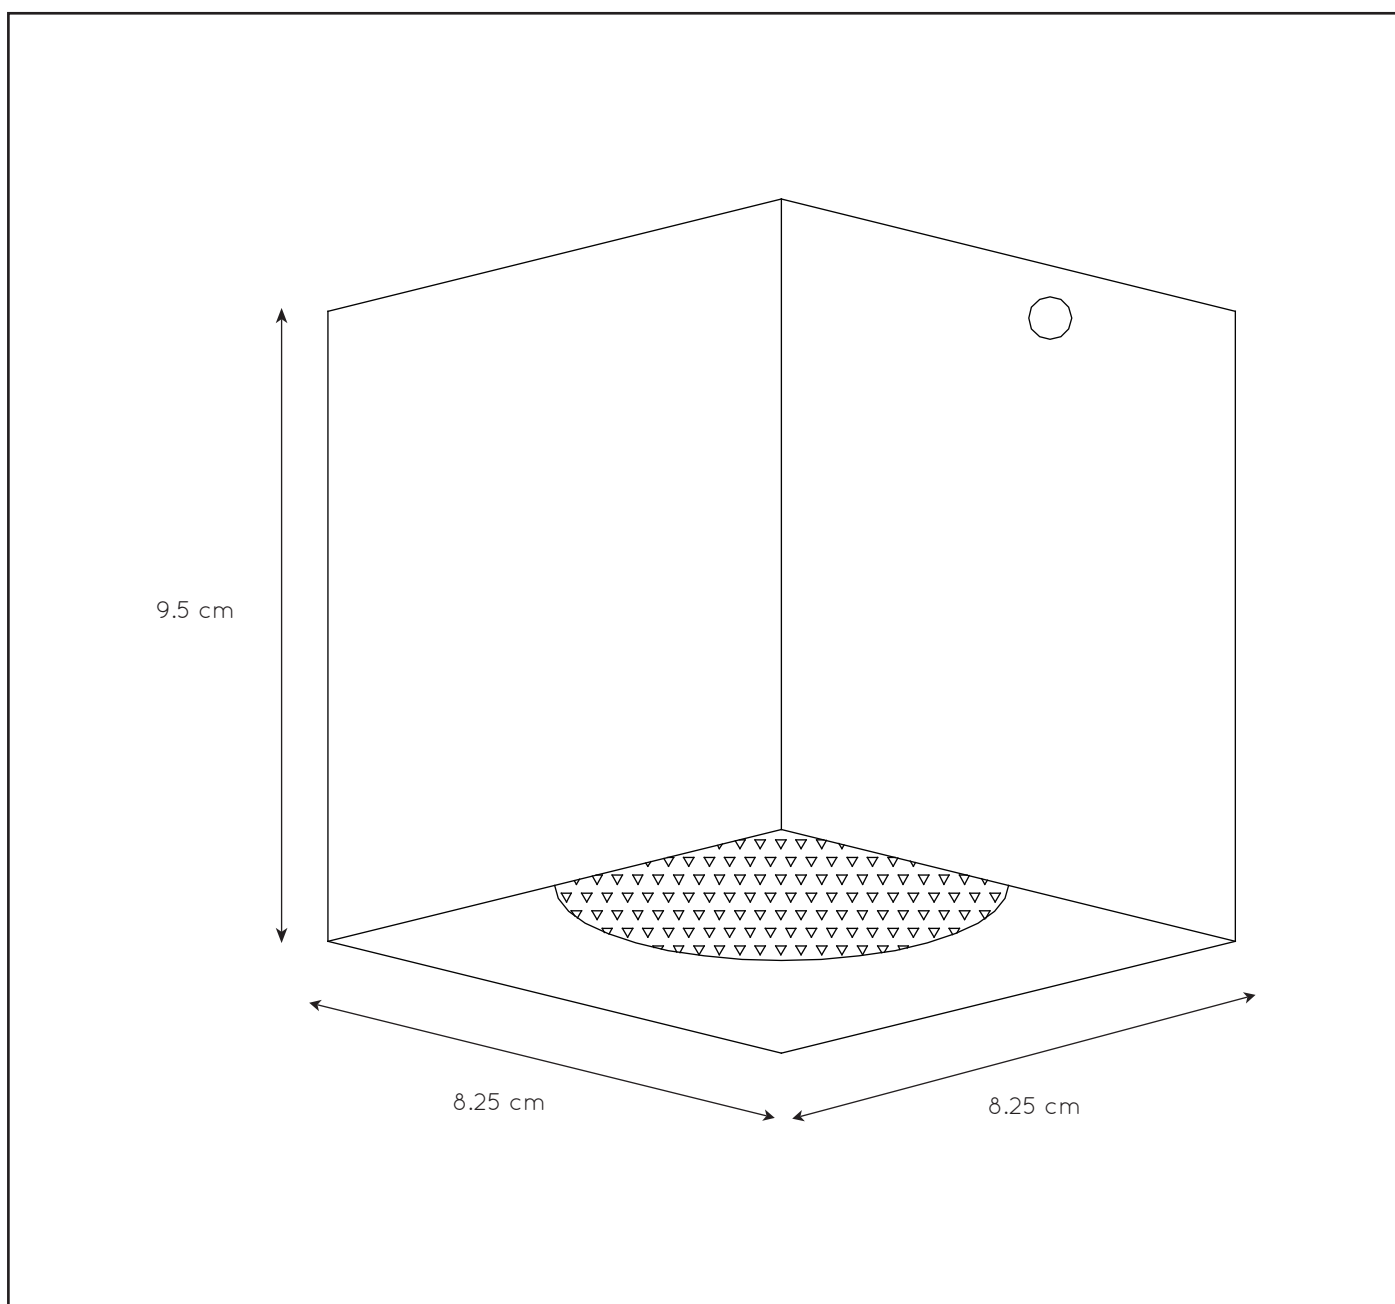

LUCIDE

TECHNICAL DRAWING & DIMENSIONS

BIDO

Item number : 22966/01/30

EAN code : 5411212221520

Item number : 22966/01/31

EAN code : 5411212221537

For more specifications, dimensions please visit

www.lucide.com