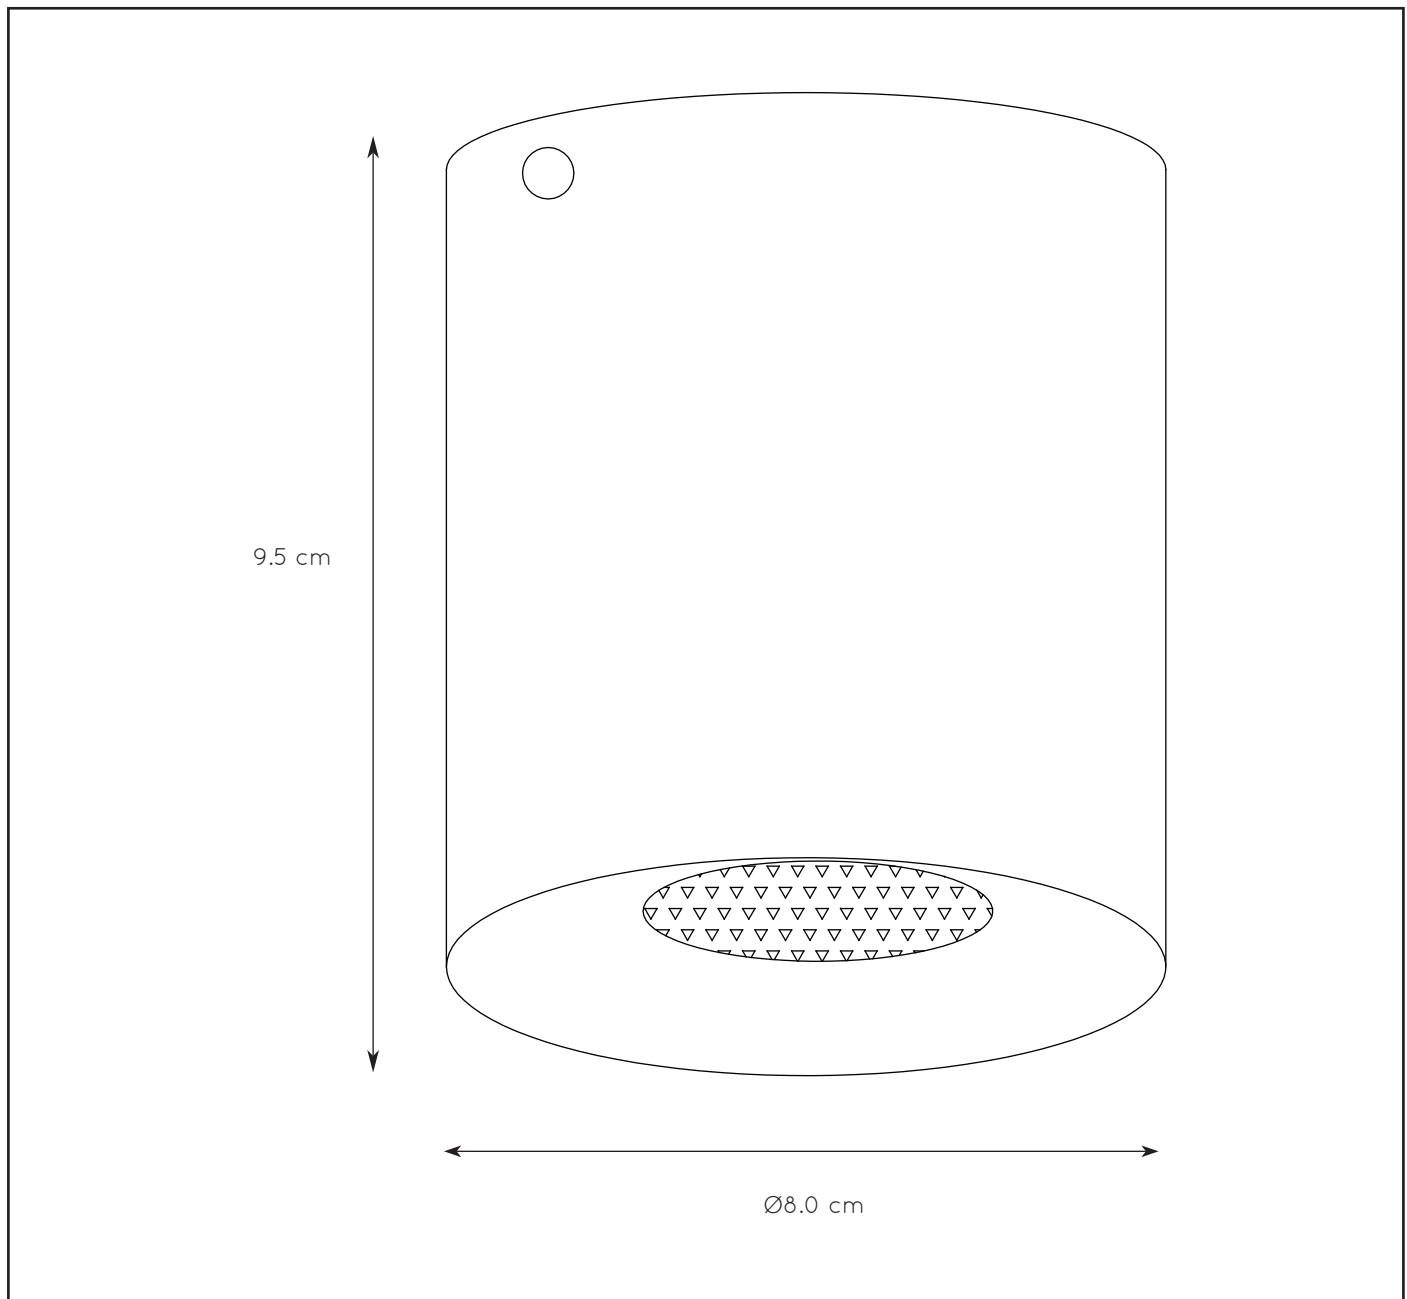

**General**

Dimensions LxWxH : 8.0 cm x 8.0 cm x 9.5 cm  
Height minimum : -  
Height maximum : 9.5 cm  
Dimensions shade LxWxH : 8.0 cm x 8.0 cm x 9.5 cm  
Main material : Aluminium  
Ceiling rose material : Metal  
Color : Black out - Brass in, White out - Brass in  
Style : Modern  
Shape : Cylinder  
Weight : 0.25 kg  
Warranty : 2 years

**Product specifications**

Dimmable : No  
Light direction : Downlight  
Adjustable in height : Not In Height Adjustable  
Directional : Directional  
Cable : No  
Cable length :  
Sensor : Without Sensor  
Control : Light Switch Control  
IP-Class : 20  
Electric class : 1  
Light source including ? : No  
Lamp socket : GU10  
Light source number : 1  
Power requirements : 220-240V-50Hz  
Bulb type & maximum wattage : GU10- max.50W

For more specifications of this product please visit  
[www.lucide.com](http://www.lucide.com)

LUCIDE

TECHNICAL DRAWING & DIMENSIONS

## BIDO

Item number : 22965/01/30

EAN code : 5411212221506

Item number : 22965/01/31

EAN code : 5411212221513

For more specifications, dimensions please visit

[www.lucide.com](http://www.lucide.com)