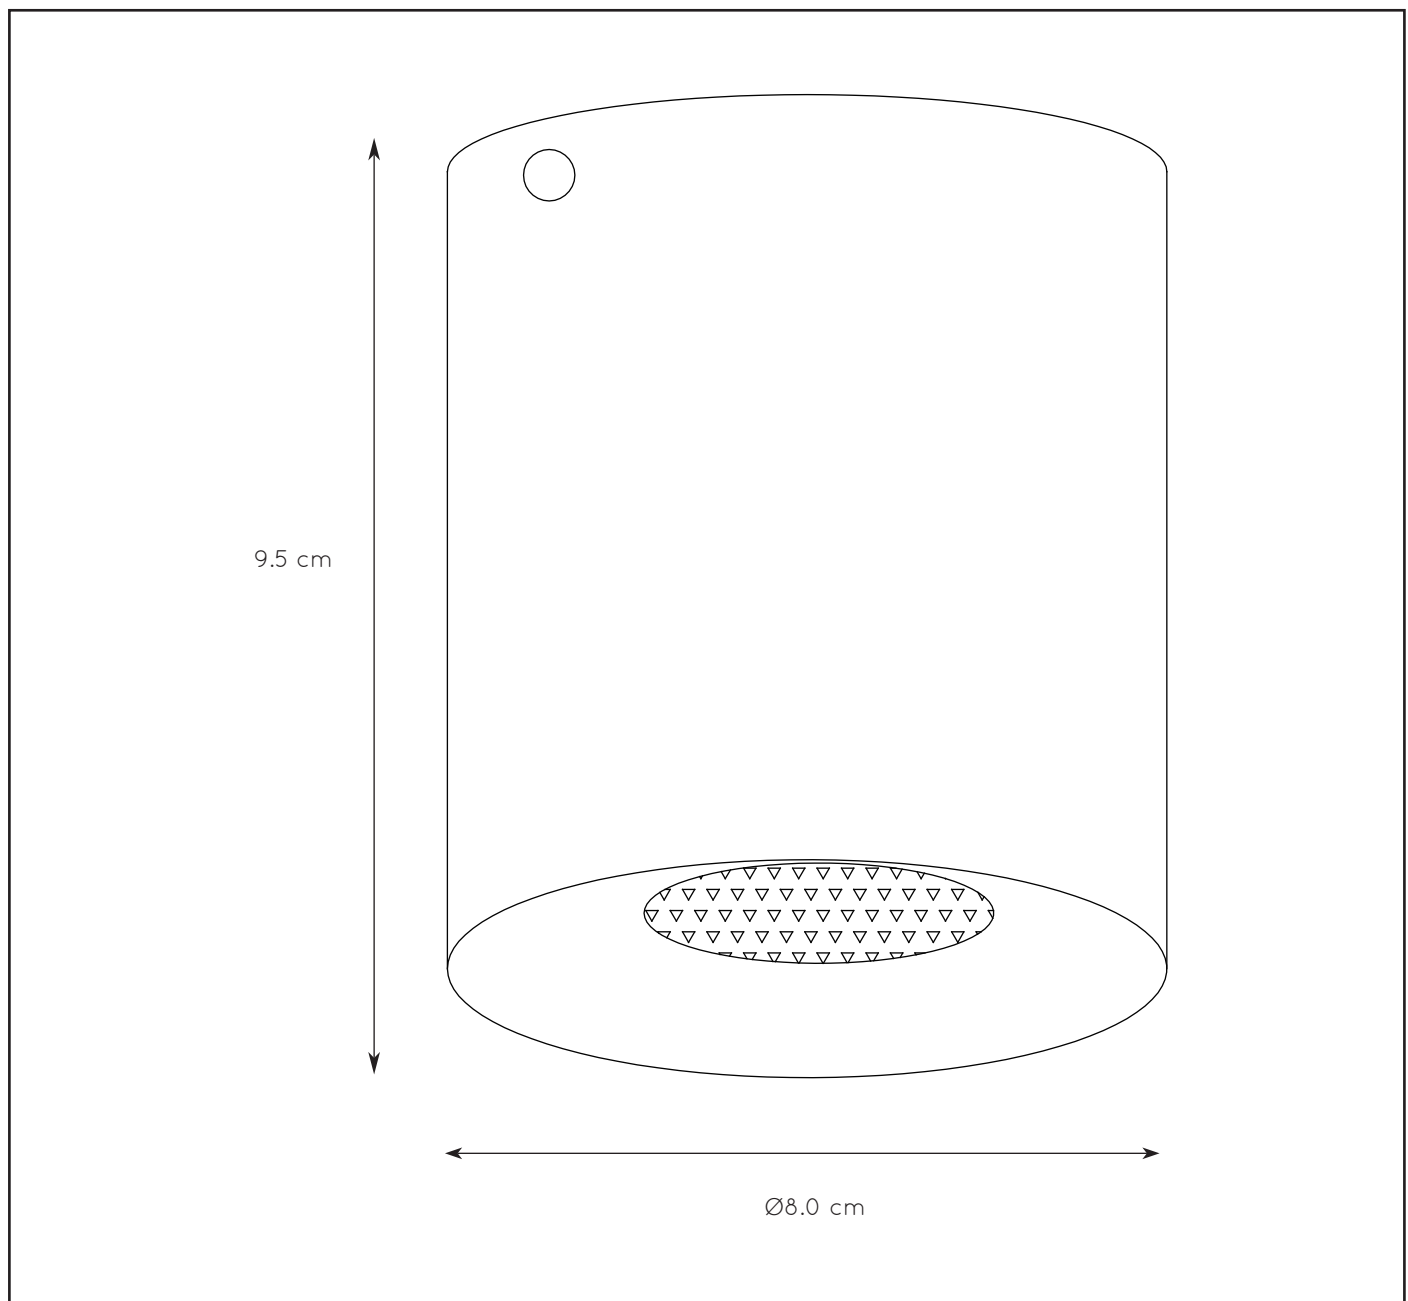

LUCIDE

TECHNICAL DRAWING & DIMENSIONS

BIDO

Item number : 22965/01/30

EAN code : 5411212221506

Item number : 22965/01/31

EAN code : 5411212221513

For more specifications, dimensions please visit

www.lucide.com