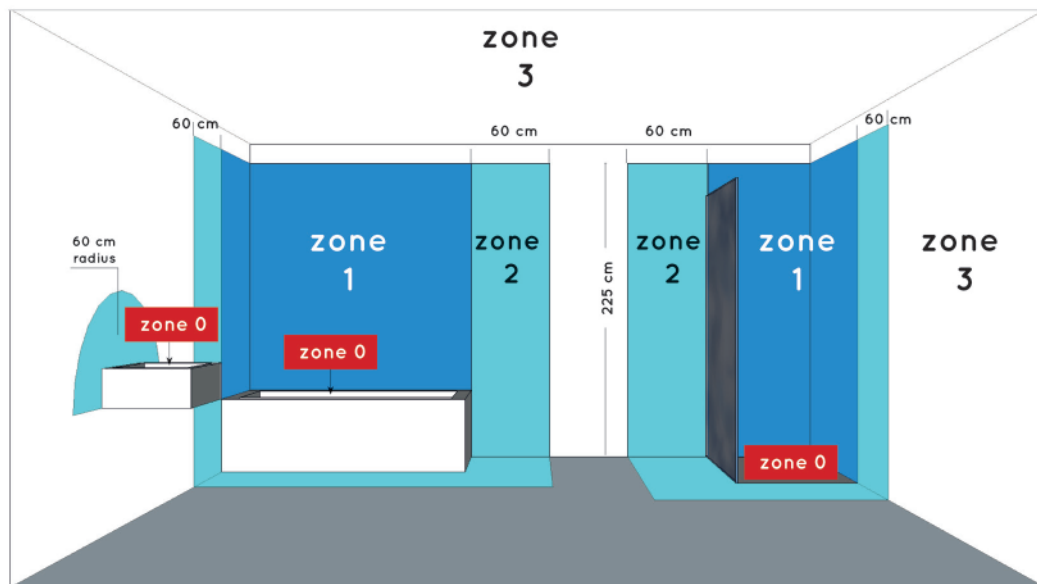

Installation of items in bathroom:

IP classifications	zone 0	zone 1 minimum	zone 2 minimum	zone 3 minimum

For more specifications of this product please visit www.lucide.com