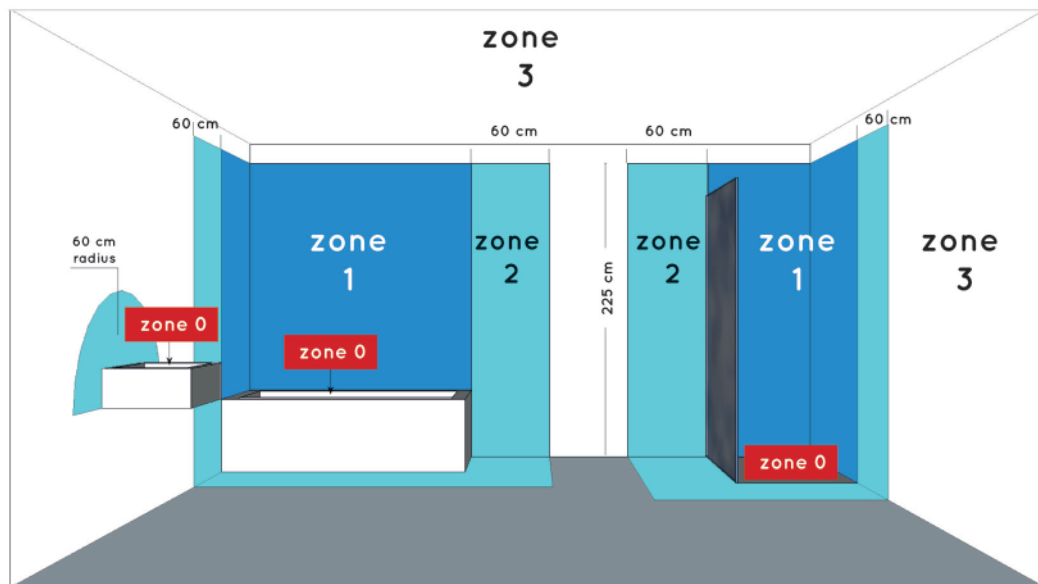

Installation of items in bathroom:

IP classifications	zone 0	zone 1 minimum	zone 2 minimum	zone 3 minimum

For more specifications of this product please visit www.lucide.com