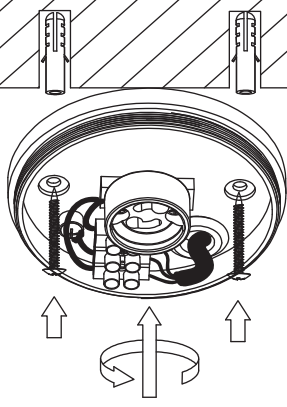

LUCIDE

RECOMMENDED LUCIDE LIGHT SOURCE

49009/05/30
49009/05/31

Light source dimmable : Yes Dim to warm
Light source incl. : No

General

Dimensions LxWxH : 9.0 cm x 9.0 cm x 10.0 cm
Height minimum : 10.0 cm
Height maximum : 10.0 cm
Dimensions shade LxWxH :
Main material : Aluminium
Ceiling rose material :
Color : Black,White
Style : Modern
Shape : Cylinder
Weight : 0.37 kg
Warranty : 2 years

Product specifications

Dimmable : Yes
Light direction : Downlight
Adjustable in height : Not In Height Adjustable
Directional : Directional
Cable : No
Cable length :
Sensor : Without Sensor
Control : Light Switch Control
IP-Class : 65
Electric class : 1
Light source including ? : No
Lamp socket : GU10
Light source number : 1
Power requirements : 220-240V~50Hz
Bulb type & maximum wattage : GU10- max.50W

INSTALLATION DRAWING SPECIFICATIONS

Gu10

Electrical Supply

1

2

3

4