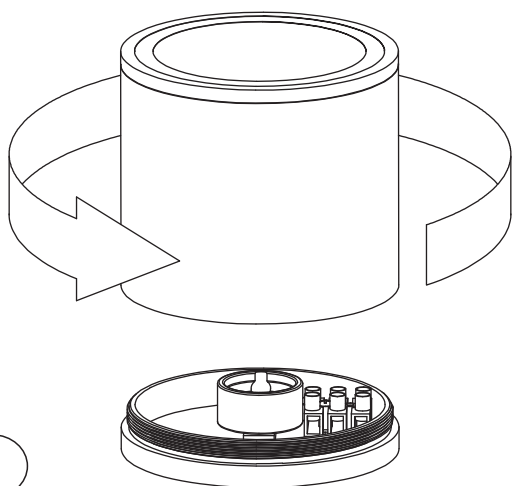

LUCIDE

RECOMMENDED LUCIDE LIGHT SOURCE

49009/05/30
49009/05/31

Light source dimmable : Yes Dim to warm
Light source incl. : No

General

Dimensions LxWxH : 9.0 cm x 9.0 cm x 10.0 cm
Height minimum : 10.0 cm
Height maximum : 10.0 cm
Dimensions shade LxWxH :
Main material : Aluminium
Ceiling rose material :
Color : Black,White
Style : Modern
Shape : Cylinder
Weight : 0.37 kg
Warranty : 2 years

Product specifications

Dimmable : Yes
Light direction : Downlight
Adjustable in height : Not In Height Adjustable
Directional : Directional
Cable : No
Cable length :
Sensor : Without Sensor
Control : Light Switch Control
IP-Class : 65
Electric class : 1
Light source including ? : No
Lamp socket : GU10
Light source number : 1
Power requirements : 220-240V~50Hz
Bulb type & maximum wattage : GU10- max.50W

INSTALLATION DRAWING SPECIFICATIONS

Gu10

Electrical Supply

1

2

3

4