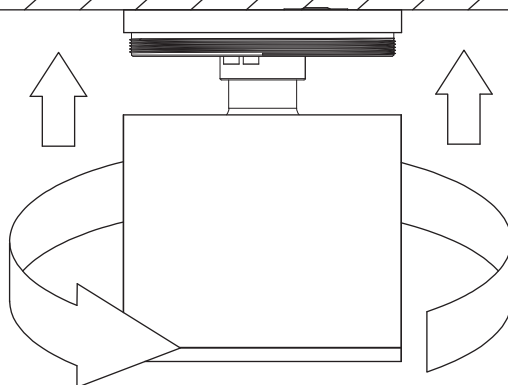

LUCIDE

RECOMMENDED LUCIDE LIGHT SOURCE

49009/05/30
49009/05/31

Light source dimmable : Yes Dim to warm
Light source incl. : No

General

Dimensions LxWxH : 9.0 cm x 9.0 cm x 10.0 cm
Height minimum : 10.0 cm
Height maximum : 10.0 cm
Dimensions shade LxWxH :
Main material : Aluminium
Ceiling rose material :
Color : Black,White
Style : Modern
Shape : Cylinder
Weight : 0.37 kg
Warranty : 2 years

INSTALLATION DRAWING SPECIFICATIONS

Gu10

Electrical Supply

1

2

3

4