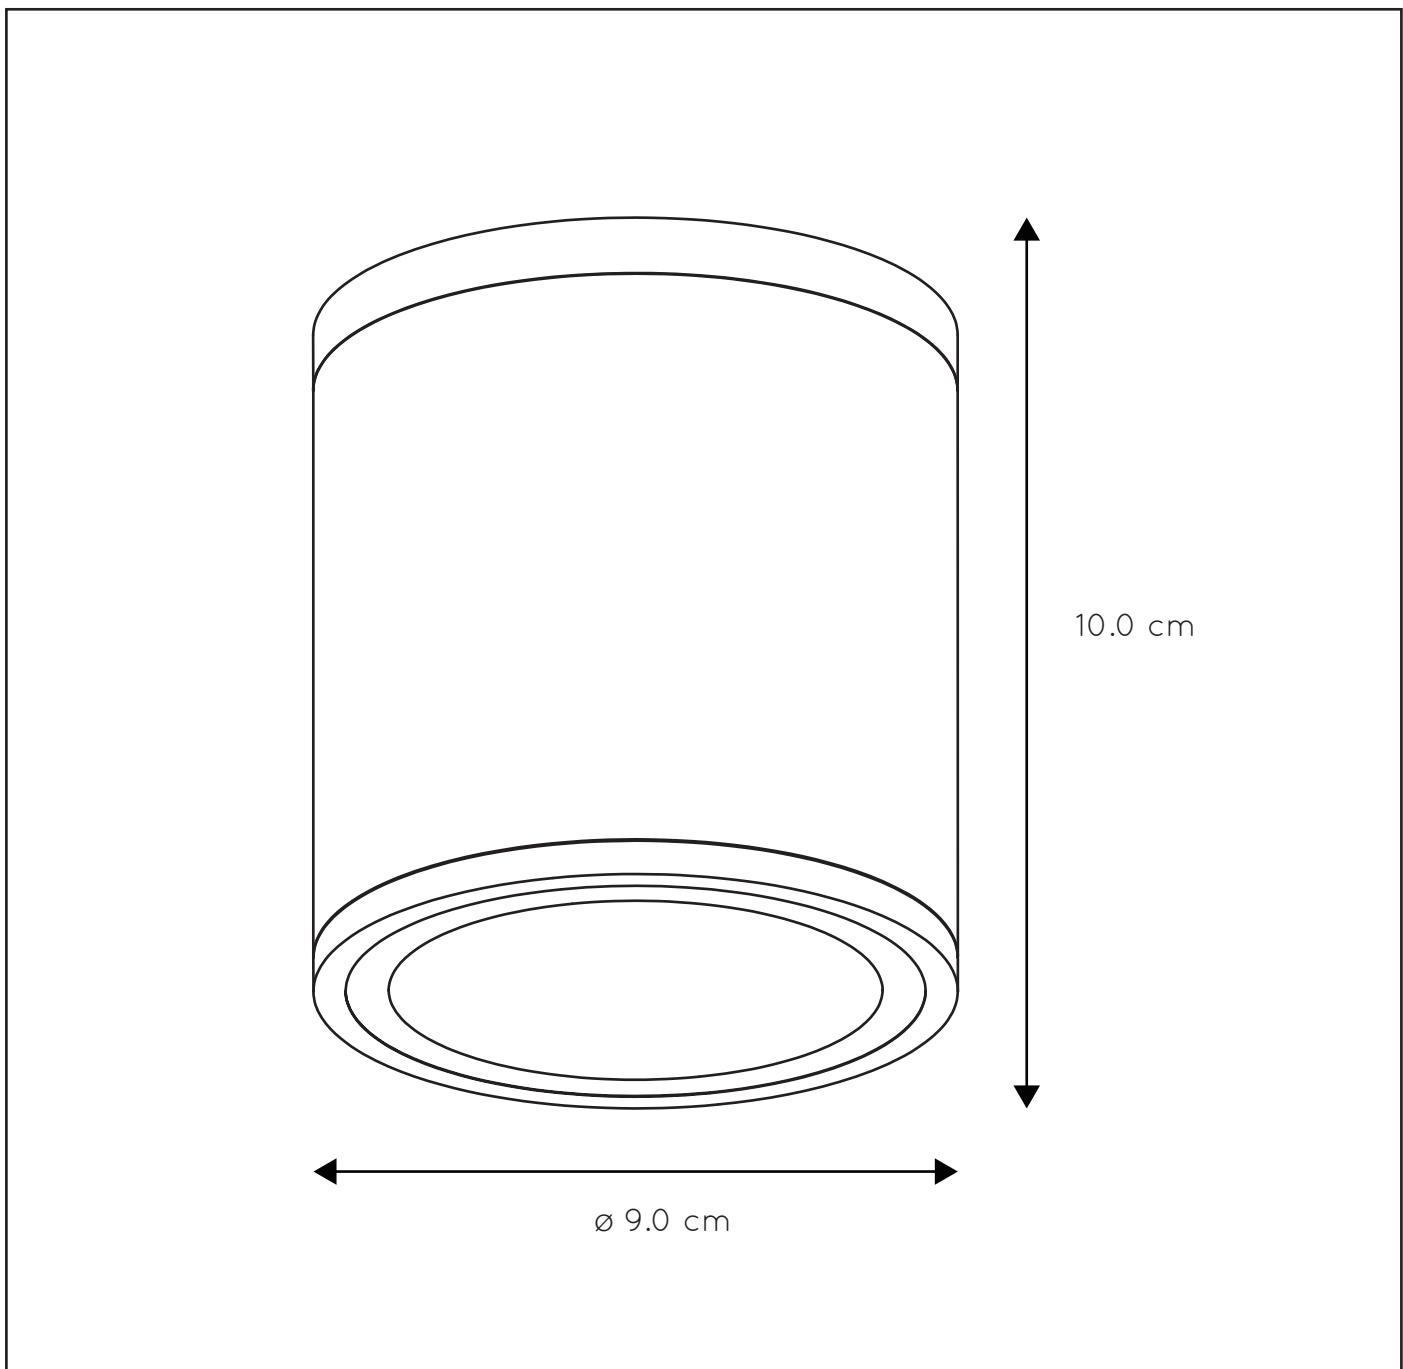

LUCIDE

RECOMMENDED LUCIDE LIGHT SOURCE

49009/05/30
49009/05/31

Light source dimmable : Yes Dim to warm
Light source incl. : No

General

Dimensions LxWxH : 9.0 cm x 9.0 cm x 10.0 cm
Height minimum : 10.0 cm
Height maximum : 10.0 cm
Dimensions shade LxWxH :
Main material : Aluminium
Ceiling rose material :
Color : Black,White
Style : Modern
Shape : Cylinder
Weight : 0.37 kg
Warranty : 2 years

Product specifications

Dimmable : Yes
Light direction : Downlight
Adjustable in height : Not In Height Adjustable
Directional : Directional
Cable : No
Cable length :
Sensor : Without Sensor
Control : Light Switch Control
IP-Class : 65
Electric class : 1
Light source including ? : No
Lamp socket : GU10
Light source number : 1
Power requirements : 220-240V~50Hz
Bulb type & maximum wattage : GU10- max.50W

Installation of items in bathroom:

IP classifications	zone 0	zone 1 minimum	zone 2 minimum	zone 3 minimum

For more specifications of this product please visit www.lucide.com

LUCIDE

TECHNICAL DRAWING & DIMENSIONS

AVEN

Item number : 22962/01/30

EAN code : 5411212221438

Item number : 22962/01/31

EAN code : 5411212221445

For more specifications, dimensions please visit

www.lucide.com

LUCIDE