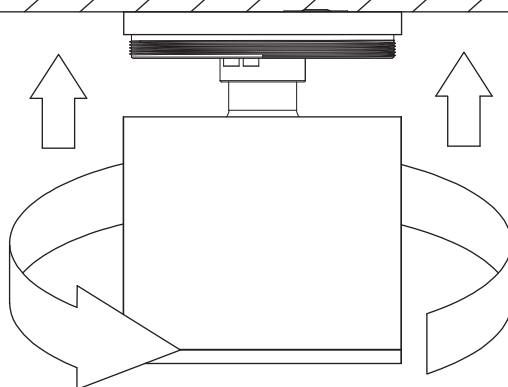

LUCIDE

RECOMMENDED LUCIDE LIGHT SOURCE

49009/05/30
49009/05/31

Light source dimmable : Yes Dim to warm
Light source incl. : No

General

Dimensions LxWxH : 9.0 cm x 9.0 cm x 10.0 cm
Height minimum : 10.0 cm
Height maximum : 10.0 cm
Dimensions shade LxWxH :
Main material : Aluminium
Ceiling rose material :
Color : Black,White
Style : Modern
Shape : Cylinder
Weight : 0.37 kg
Warranty : 2 years

INSTALLATION DRAWING SPECIFICATIONS

Gu10

Electrical Supply

1

2

3

4