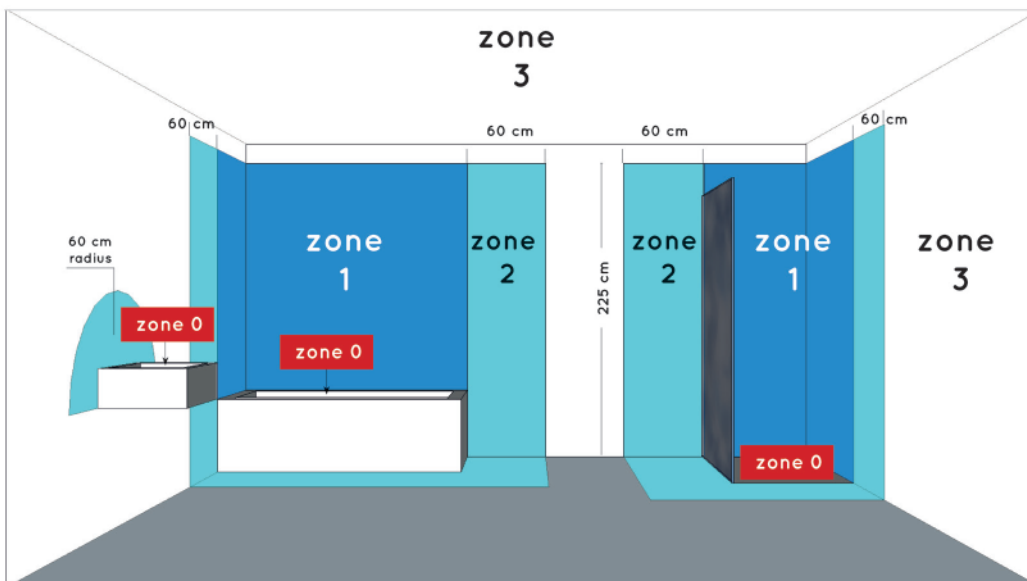

Installation of items in bathroom:

IP classifications	zone 0	zone 1 minimum	zone 2 minimum	zone 3 minimum

For more specifications of this product please visit www.lucide.com