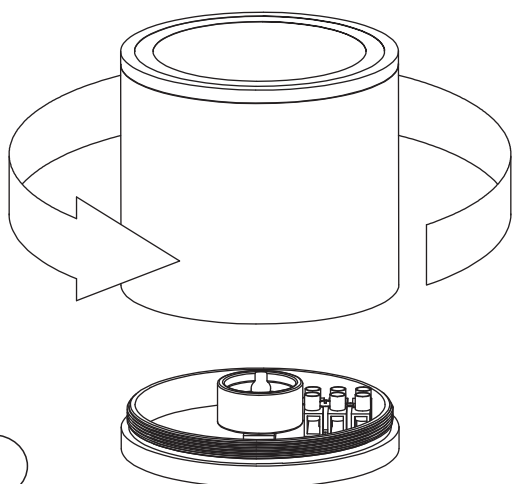

LUCIDE

RECOMMENDED LUCIDE LIGHT SOURCE

49009/05/30
49009/05/31

Light source dimmable : Yes Dim to warm
Light source incl. : No

General

Dimensions LxWxH : 9.0 cm x 9.0 cm x 10.0 cm
Height minimum : 10.0 cm
Height maximum : 10.0 cm
Dimensions shade LxWxH :
Main material : Aluminium
Ceiling rose material :
Color : Black,White
Style : Modern
Shape : Cylinder
Weight : 0.37 kg
Warranty : 2 years

Product specifications

Dimmable : Yes
Light direction : Downlight
Adjustable in height : Not In Height Adjustable
Directional : Directional
Cable : No
Cable length :
Sensor : Without Sensor
Control : Light Switch Control
IP-Class : 65
Electric class : 1
Light source including ? : No
Lamp socket : GU10
Light source number : 1
Power requirements : 220-240V~50Hz
Bulb type & maximum wattage : GU10- max.50W

INSTALLATION DRAWING SPECIFICATIONS

Gu10

Electrical Supply

1

2

3

4