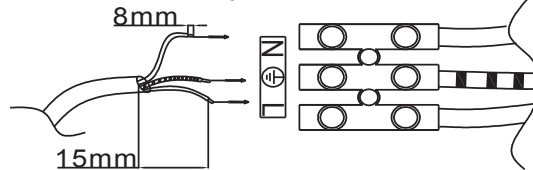

Electrical Supply

1