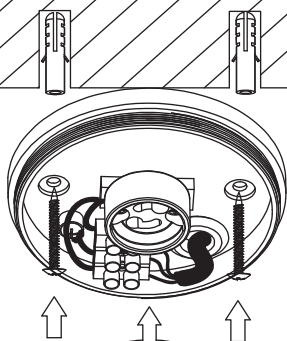

LUCIDE

RECOMMENDED LUCIDE LIGHT SOURCE

49009/05/30
49009/05/31

Light source dimmable : Yes Dim to warm
Light source incl. : No

General

Dimensions LxWxH : 9.0 cm x 9.0 cm x 10.0 cm
Height minimum : 10.0 cm
Height maximum : 10.0 cm
Dimensions shade LxWxH :
Main material : Aluminium
Ceiling rose material :
Color : Black,White
Style : Modern
Shape : Cylinder
Weight : 0.37 kg
Warranty : 2 years

Product specifications

Dimmable : Yes
Light direction : Downlight
Adjustable in height : Not In Height Adjustable
Directional : Directional
Cable : No
Cable length :
Sensor : Without Sensor
Control : Light Switch Control
IP-Class : 65
Electric class : 1
Light source including ? : No
Lamp socket : GU10
Light source number : 1
Power requirements : 220-240V~50Hz
Bulb type & maximum wattage : GU10- max.50W

INSTALLATION DRAWING SPECIFICATIONS

Gu10

Electrical Supply

1

2

3

4