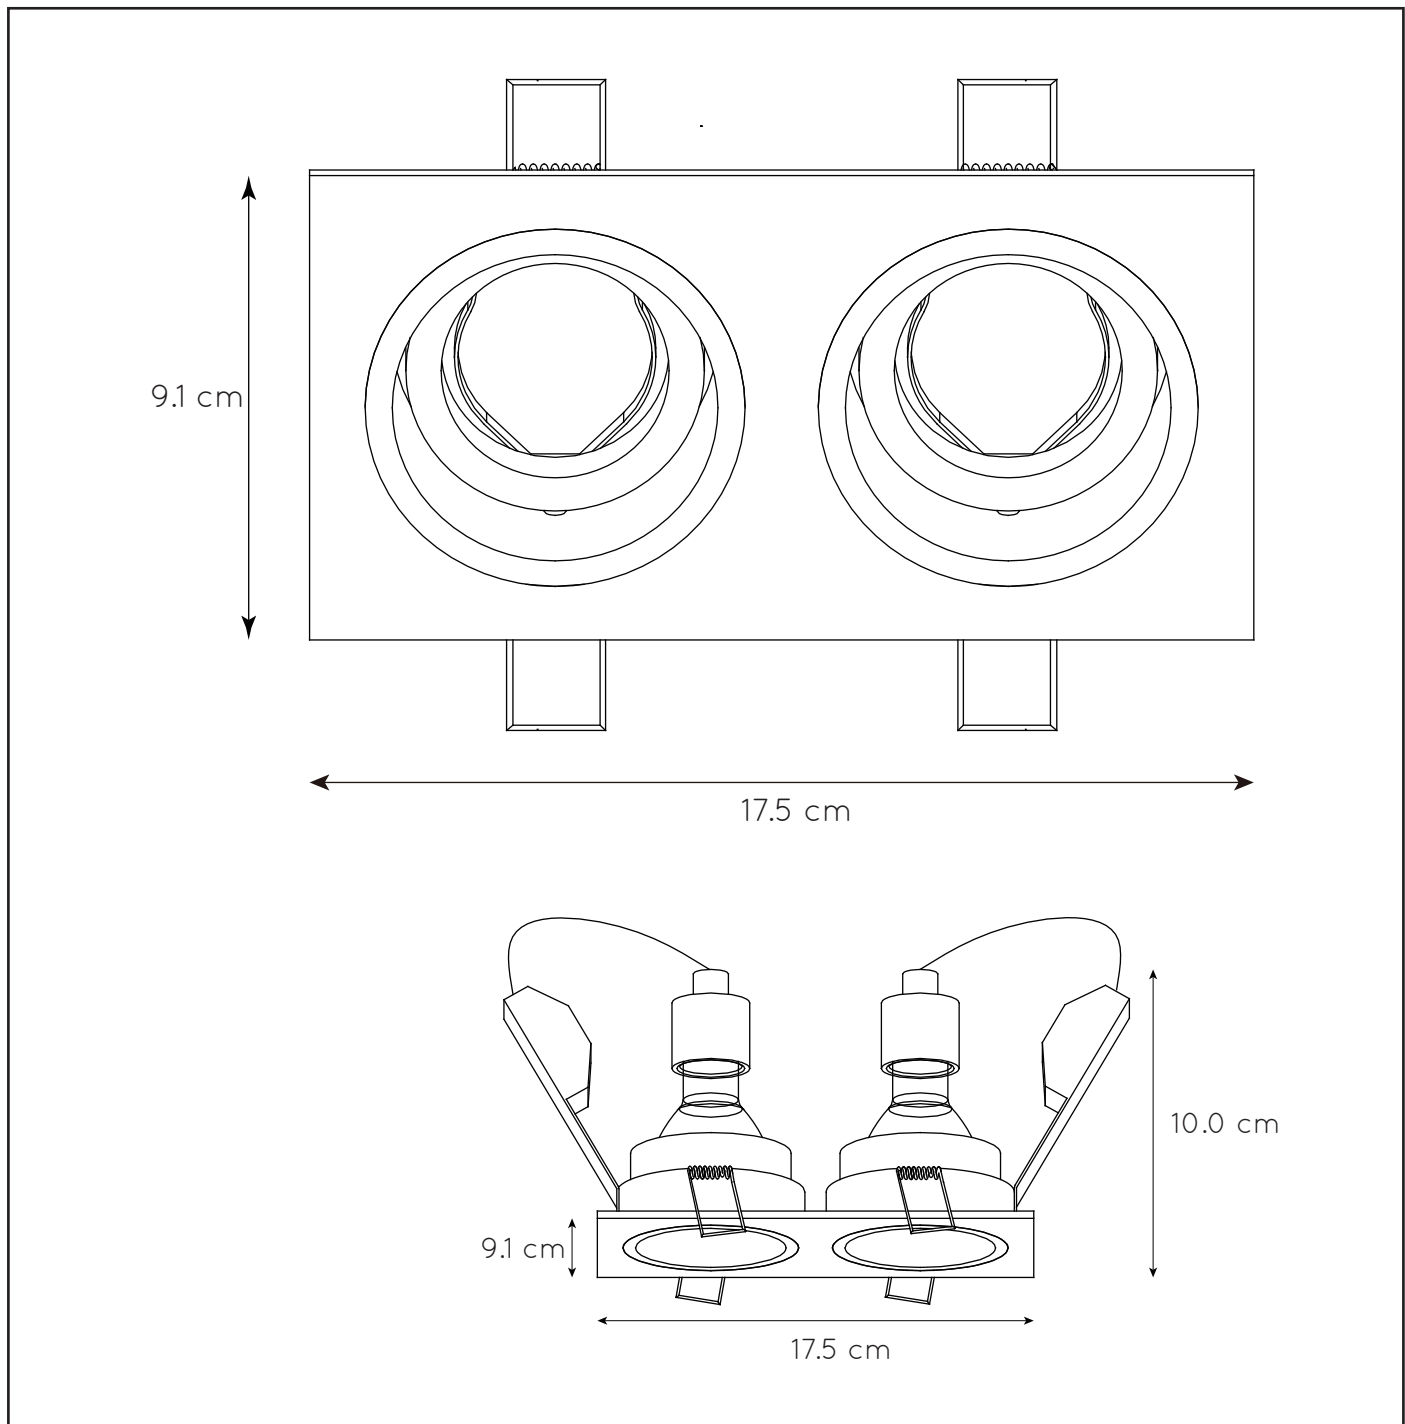

LUCIDE

TECHNICAL DRAWING & DIMENSIONS

EMBED

Item number : 22959/02/30
EAN code : 5411212221261

For more specifications, dimensions please visit
www.lucide.com